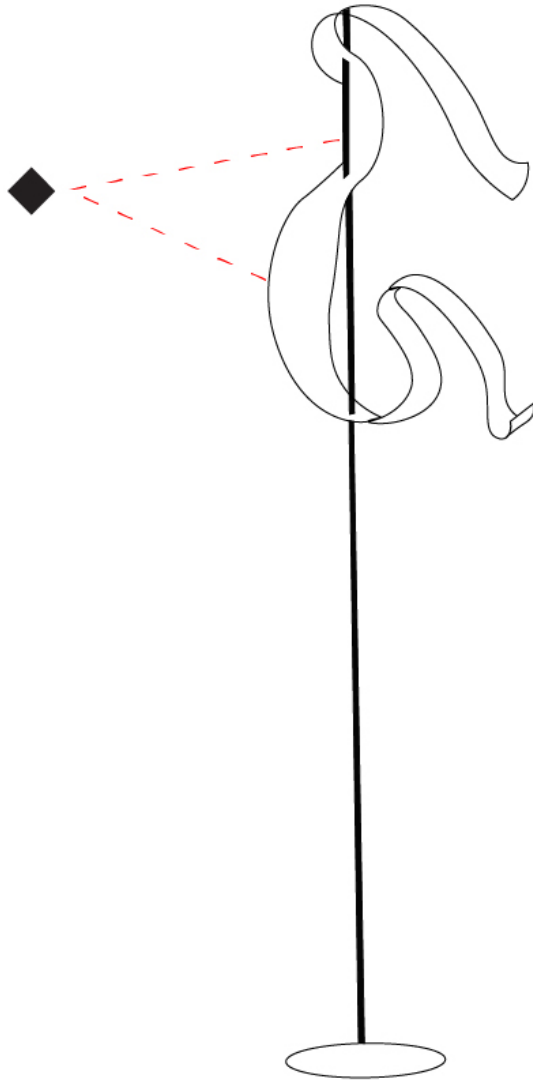

SCROLL PORTABLE

D134050-

PROJECT

TYPE

SPECIFIER

QUANTITY

DATE

D