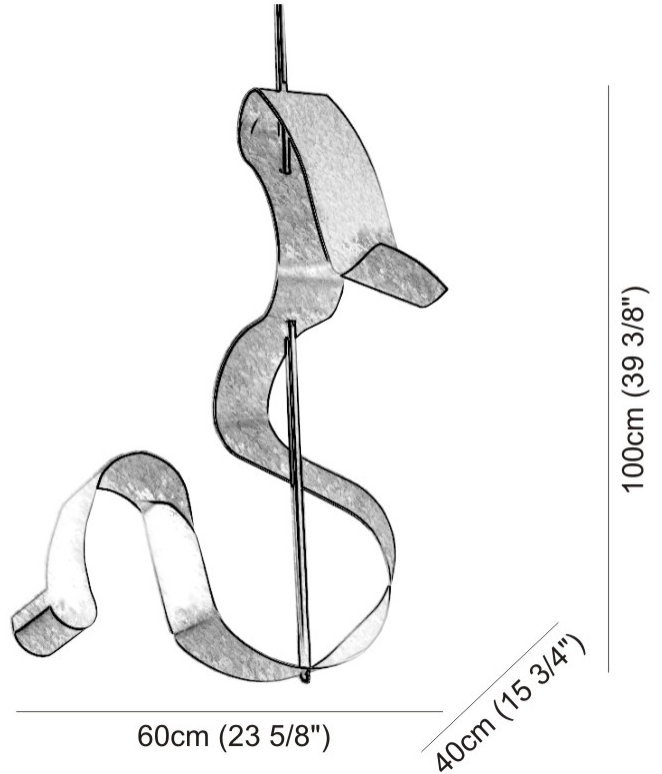

GENERAL

Series: Scroll _____
Brand: Knikerboker _____
Division: Design _____
Mounting Type: Suspension _____
Mounting Location: Ceiling _____
Subcategory: Ambient _____

PHYSICAL

Shape: Curves _____
Length (mm): 600 _____
Length (in): 23 5/8 _____
Width (mm): 400 _____
Width (in): 15 3/4 _____
Height (mm): 1000 _____
Height (in): 39 3/8 _____
Light Distribution: Direct / Indirect _____
Fixture Finish: EWH / EBK / MAN / COF / PRD / SLF / GLF / CLF / BRL / EWS / EWG / EWC / EWR / EBS / EBG / EBC / EBC / EBB / MAS / MAD / MAC / MAB / COS / CGO / CCL / CBL / PRS / PRG / PRC / PRB _____
Fixture Material: Aluminum _____

ELECTRICAL

Lamp Type: LED _____
Input Wattage (W): 18 _____
Total Output Wattage (W): 6 + 10 _____
Dimming: 0-10V Dimming _____
Driver Included: Yes _____
Driver Location: Integrated _____
Driver Type: Constant Current + Constant Voltage - 120Vac - Non-dimming _____
Driver Class: Class 2 _____
Input Voltage (V): 120 - 277 _____
Output Voltage (V): 24 _____
Constant Current (mA): 250 _____
Upon Request: (Not included - see components) Remote: 0-10Vdc dimming / Non-dimming 277Vac _____

LED

Number of LEDs: 2 x 36 (3W strips) + 1 COB (10W) _____
Color Temperature (°K): 3000 _____
Max. Delivered Lumen (lm): 1100 _____
CRI: >80 CRI _____
Lamp Life (hrs): 50000 _____

OPTICAL

RATINGS AND CERTIFICATIONS

Certified By: Certified for North American Standards _____
IP rating: IP20 _____