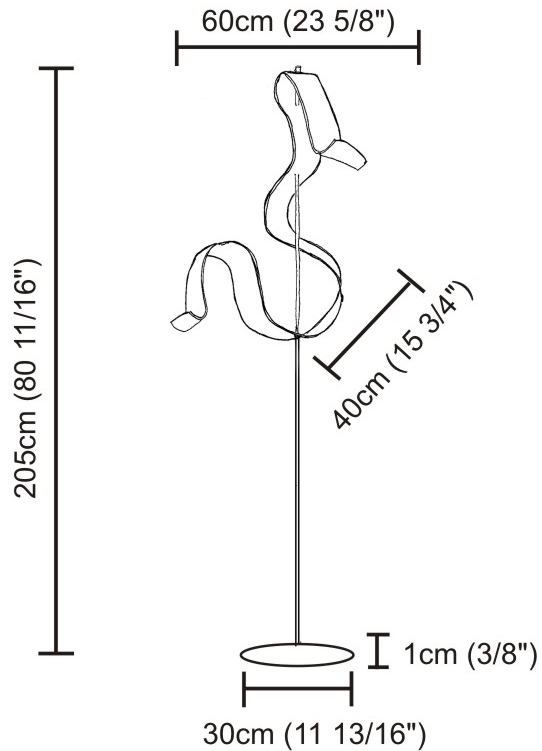

D134050- _____
base number

PROJECT	_____
TYPE	_____
SPECIFIER	_____
QUANTITY	_____
DATE	_____

1. To build a product code in our configurator select the specify button on the base model # product page
2. To build a manual product code on this datasheet choose from the options listed below in blue font and add the suffix to the base model #

GENERAL

Series: Scroll
Brand: Knikerboker
Division: Design
Mounting Type: Portable
Mounting Location: Floor
Subcategory: Floor

PHYSICAL

Shape: Abstract
Length (mm): 600
Length (in): 23 5/8
Width (mm): 400
Width (in): 15 3/4
Height (mm): 2050
Height (in): 80 11/16
Light Distribution: Indirect
Fixture Finish: EWH / EBK / MAN / COF / PRD / SLF / GLF / CLF / BRL / EWS / EWG / EWC / EWR / EBS / EBG / EBC / EBC / EBB / MAS / MAD / MAC / MAB / COS / CGO / CCL / CBL / PRS / PRG / PRC / PRB
Fixture Material: Aluminum
Upon Request: Bolt Down

ELECTRICAL

Lamp Type: LED
Input Wattage (W): 18
Total Output Wattage (W): 16
Max. Wattage Per Lamp (W): 6 + 10
Dimming: Non-Dimmable
Driver Included: Yes
Driver Location: Integrated
Driver Type: Constant Voltage + Constant Current - 120Vac - Non-dimming
Driver Class: Class 2
Input Voltage (V): 120
Output Voltage (V): 24
Constant Current (MA): 250

LED

Number of LEDs: 2 strips + 1 COB
Color Temperature (°K): 3000
Max. Delivered Lumen (lm): 1100
CRI: >80 CRI
Lamp Life (hrs): 50000

OPTICAL

RATINGS AND CERTIFICATIONS

Certified By: Certified for North American Standards
IP rating: IP20