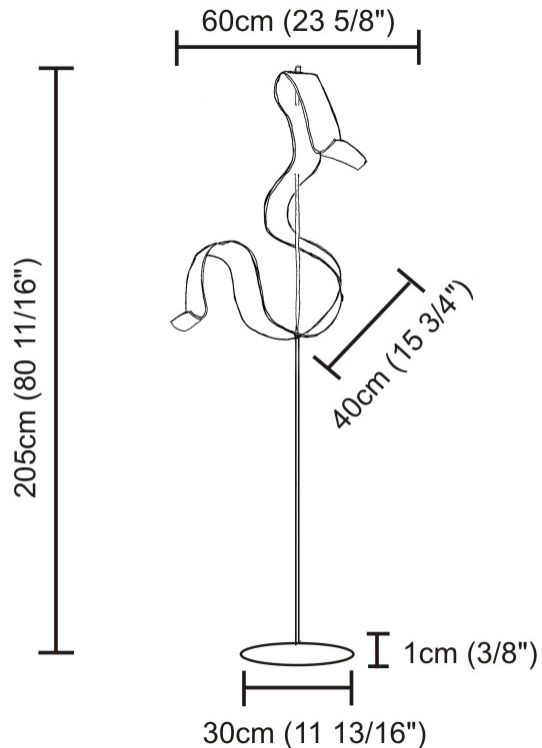

SCROLL PORTABLE

D134050-

base number _____
Finish Options _____

1. To build a product code in our configurator select the specify button on the base model # product page
2. To build a manual product code on this datasheet choose from the options listed below in blue font and add the suffix to the base model #

GENERAL

Series: Scroll
Partner: Knikerboker
Division: Design
Installation: Portable
Product Type: Floor
Mounting Location: Floor
Light Distribution: Indirect

PHYSICAL

Shape: Abstract
Length (mm): 600
Length (in): 23 5/8
Width (mm): 400
Width (in): 15 3/4
Height (mm): 2050
Height (in): 80 11/16
Fixture Finish: EWH / EBK / MAN / COF / PRD / SLF / GLF / CLF / BRL / EWS / EWG / EWC / EWR / EBS / EBG / EBC / EBC / EBB / MAS / MAD / MAC / MAB / COS / CGO / CCL / CBL / PRS / PRG / PRC / PRB
Fixture Material: Aluminum
Upon Request: Bolt Down

ELECTRICAL

Lamp Type: LED
Input Wattage (W): 18
Total Output Wattage (W): 16
Max. Wattage Per Lamp (W): 6 + 10
Dimming: Non-Dimmable
Driver Included: Yes
Driver Location: Integrated
Driver Type: Constant Voltage + Constant Current - 120Vac - Non-dimming
Driver Class: Class 2
Input Voltage (V): 120
Output Voltage (V): 24
Constant Current (MA): 250

LED

Number of LEDs: 2 strips + 1 COB
Color Temperature (°K): 3000
Max. Delivered Lumen (lm): 1100
CRI: >80 CRI
Lamp Life (hrs): 50000

OPTICAL

RATINGS AND CERTIFICATIONS

Certified By: Certified for North American Standards
IP rating: IP20