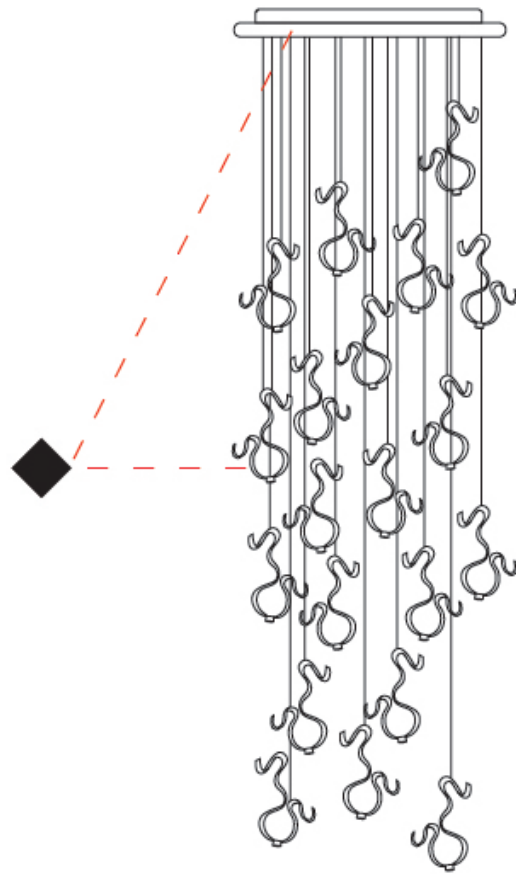

SCROLL SUSPENSION

D131578-

PROJECT	_____
TYPE	_____
SPECIFIER	_____
QUANTITY	_____
DATE	_____

D