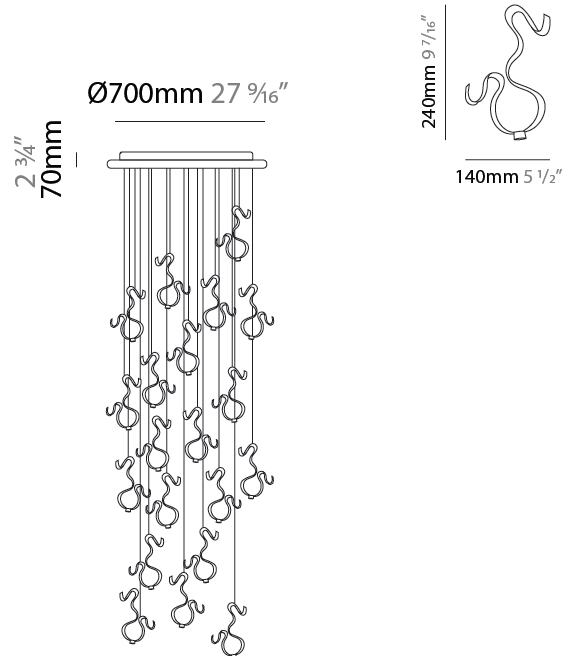

GENERAL

Series: Scroll
 Partner: Knikerboker
 Division: Design
 Installation: Suspension
 Product Type: Pendant
 Mounting Location: Ceiling
 Light Distribution: Indirect

PHYSICAL

Shape: Curves
 Diameter (mm): 700
 Diameter (in): 27 ⁹/₁₆
 Height (mm): 1500
 Height (in): 59 ¹/₁₆
 Fixture Finish: EWH / EBK / MAN / COF / PRD / SLF / GLF / CLF / BRL
 Fixture Material: Aluminum

LED

Color Temperature (°K): 3000
 Max. Delivered Lumen (lm): 8400
 CRI: >85 CRI
 Lamp Life (hrs): 50000

OPTICAL

RATINGS AND CERTIFICATIONS

Certified By: Certified for North American Standards
 IP rating: IP20

PROJECT
TYPE
SPECIFIER
QUANTITY
DATE

SCROLL SUSPENSION

D131577-

PROJECT

TYPE

SPECIFIER

QUANTITY

DATE

GENERAL

Series: Scroll
 Partner: Knikerboker
 Division: Design
 Installation: Suspension
 Product Type: Pendant
 Mounting Location: Ceiling
 Light Distribution: Indirect

PHYSICAL

Shape: Curves
 Diameter (mm): 700
 Diameter (in): 27 ⁷/₁₆
 Height (mm): 1500
 Height (in): 59 ¹/₁₆
 Fixture Finish: EWH / EBK / MAN / COF / PRD / SLF / GLF / CLF / BRL
 Fixture Material: Aluminum