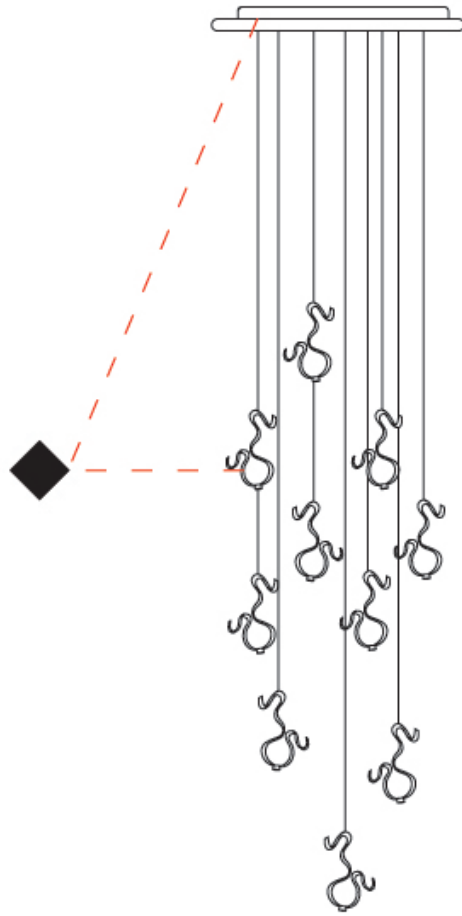

SCROLL SUSPENSION

D131575-

PROJECT
TYPE
SPECIFIER
QUANTITY
DATE

D