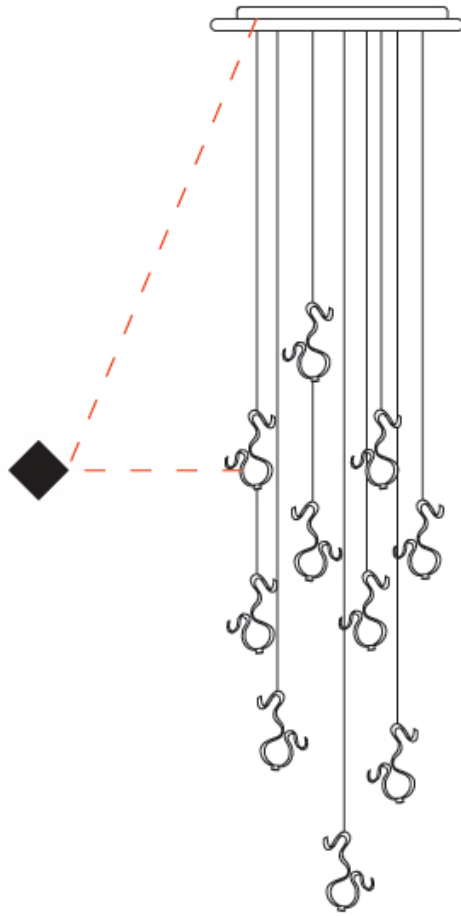

SCROLL SUSPENSION

D131576-

PROJECT

TYPE

SPECIFIER

QUANTITY

DATE

D