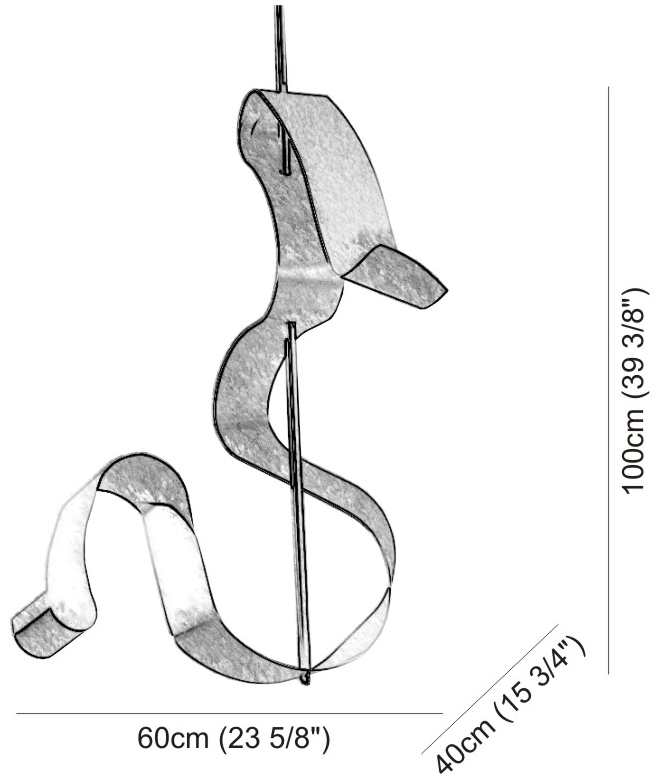

1. To build a product code in our configurator select the specify button on the base model # product page
2. To build a manual product code on this datasheet choose from the options listed below in blue font and add the suffix to the base model #

GENERAL

Series: Scroll
Partner: Knikerboker
Division: Design
Installation: Suspension
Product Type: Pendant
Mounting Location: Ceiling
Light Distribution: Indirect

PHYSICAL

Shape: Curves
Length (mm): 600
Length (in): 23 5/8
Width (mm): 400
Width (in): 15 3/4
Height (mm): 1000
Height (in): 39 3/8
Fixture Finish: EWH / EBK / MAN / COF / PRD / SLF / GLF / CLF / BRL / EWS / EWG / EWC / EWR / EBS / EBG / EBC / EBC / EBB / MAS / MAD / MAC / MAB / COS / CGO / CCL / CBL / PRS / PRG / PRC / PRB
Fixture Material: Aluminum

ELECTRICAL

Lamp Type: LED
Input Wattage (W): 18
Total Output Wattage (W): 6 + 10
Dimming: 0-10V Dimming
Driver Included: Yes
Driver Location: Integrated
Driver Type: Constant Current + Constant Voltage - 120Vac - Non-dimming
Driver Class: Class 2
Input Voltage (V): 120 - 277
Output Voltage (V): 24
Constant Current (MA): 250
Upon Request: (Not included - see components) Remote: 0-10Vdc dimming / Non-dimming 277Vac

LED

Number of LEDs: 2 x 36 (3W strips) + 1 COB (10W)
Color Temperature (°K): 3000
Max. Delivered Lumen (lm): 1100
CRI: >80 CRI
Lamp Life (hrs): 50000

OPTICAL

RATINGS AND CERTIFICATIONS

Certified By: Certified for North American Standards
IP rating: IP20

D