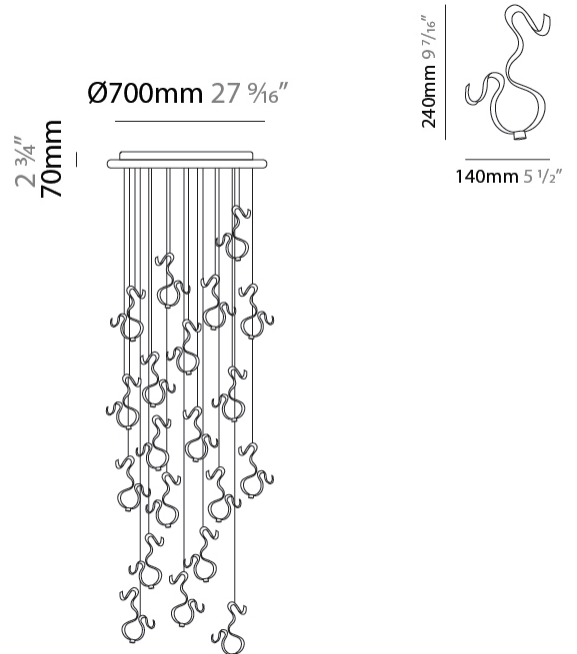

SCROLL SUSPENSION

D131578-

base number   Finish
Options

1. To build a product code in our configurator select the specify button on the base model # product page
2. To build a manual product code on this datasheet choose from the options listed below in blue font and add the suffix to the base model #

GENERAL

Series: Scroll
Partner: Knikerboker
Division: Design
Installation: Suspension
Product Type: Pendant
Mounting Location: Ceiling
Light Distribution: Indirect

PHYSICAL

Shape: Curves
Diameter (mm): 700
Diameter (in): 27 ⁷/₁₆
Height (mm): 1500
Height (in): 59 ¹/₁₆
Fixture Finish: EWH / EBK / MAN / COF / PRD / SLF / GLF / CLF / BRL
Fixture Material: Aluminum

ELECTRICAL

Lamp Type: LED
Input Wattage (W): 52
Dimming: Non-Dimming / Phase Dimming (120vac Only)
Driver Included: Yes
Driver Location: Integrated
Driver Type: Constant Current - Universal
Driver Class: Class 2
Input Voltage (V): 120 - 277
Constant Current (MA): 500

LED

Color Temperature (°K): 3000
Max. Delivered Lumen (lm): 16800
CRI: >85 CRI
Lamp Life (hrs): 50000

OPTICAL

RATINGS AND CERTIFICATIONS

Certified By: Certified for North American Standards
IP rating: IP20

PROJECT
TYPE
SPECIFIER
QUANTITY
DATE