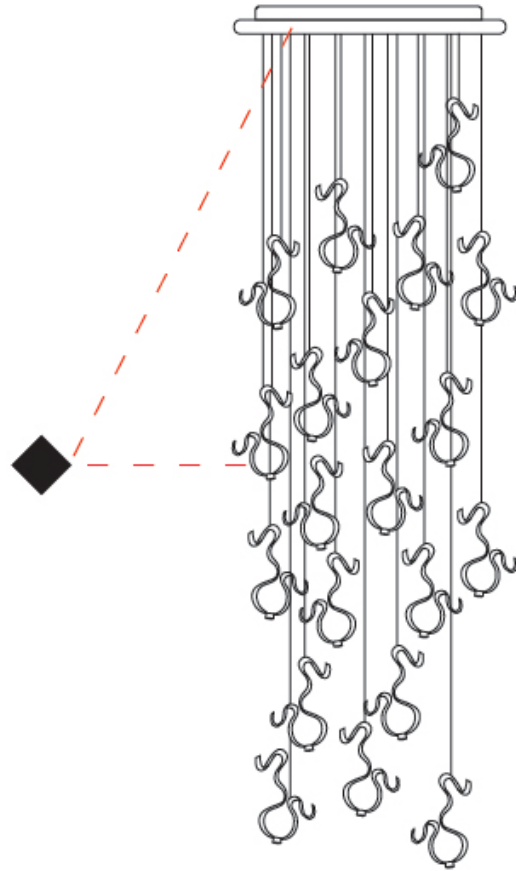

SCROLL SUSPENSION

D131578-

PROJECT	_____
TYPE	_____
SPECIFIER	_____
QUANTITY	_____
DATE	_____

D