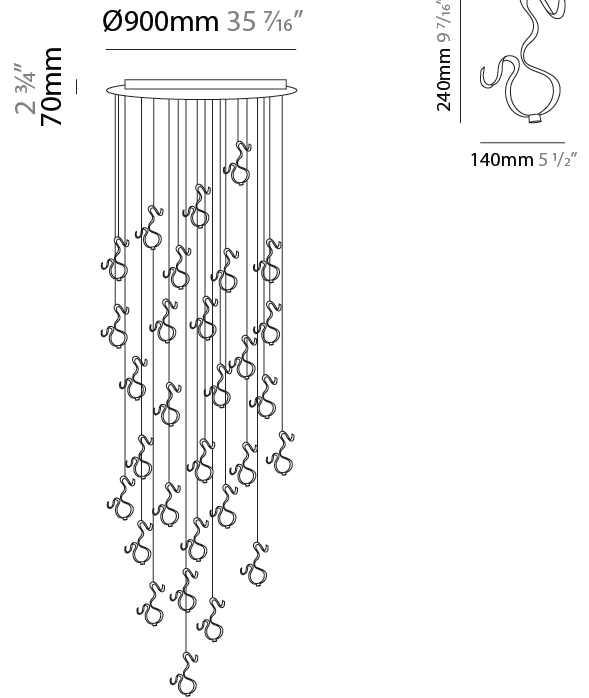

GENERAL

Series: Scroll
 Partner: Knikerboker
 Division: Design
 Installation: Suspension
 Product Type: Pendant
 Mounting Location: Ceiling
 Light Distribution: Indirect

PHYSICAL

Shape: Curves
 Diameter (mm): 900
 Diameter (in): 35 7/16
 Height (mm): 1500
 Height (in): 59 1/16
 Fixture Finish: EWH / EBK / MAN / COF / PRD / SLF / GLF / CLF / BRL
 Fixture Material: Aluminum

LED

Color Temperature (°K): 3000
 Max. Delivered Lumen (lm): 22400
 CRI: >85 CRI
 Lamp Life (hrs): 50000

OPTICAL

RATINGS AND CERTIFICATIONS

Certified By: Certified for North American Standards
 IP rating: IP20

PROJECT
TYPE
SPECIFIER
QUANTITY
DATE

SCROLL SUSPENSION

D131579-

PROJECT

TYPE

SPECIFIER

QUANTITY

DATE