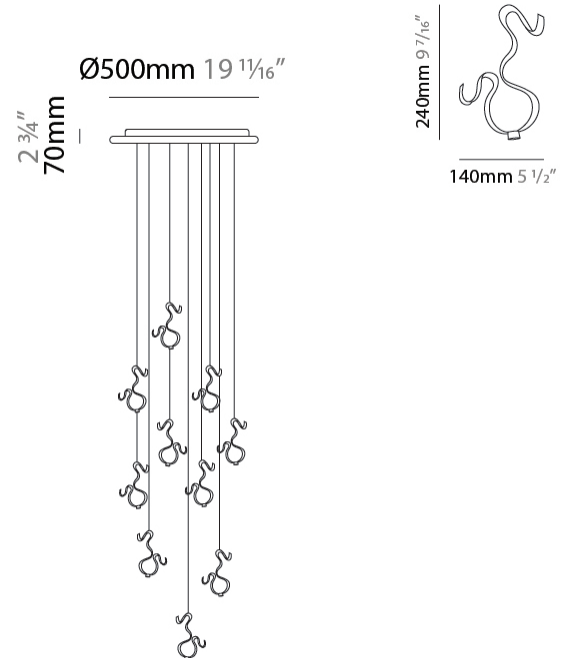

SCROLL SUSPENSION

D131576-

base number Finish
Options

1. To build a product code in our configurator select the specify button on the base model # product page
2. To build a manual product code on this datasheet choose from the options listed below in blue font and add the suffix to the base model #

GENERAL

Series: Scroll
Partner: Knikerboker
Division: Design
Installation: Suspension
Product Type: Pendant
Mounting Location: Ceiling
Light Distribution: Indirect

PHYSICAL

Shape: Curves
Diameter (mm): 500
Diameter (in): 19 11/16
Height (mm): 1500
Height (in): 59 1/16
Fixture Finish: EWH / EBK / MAN / COF / PRD / SLF / GLF / CLF / BRL
Fixture Material: Aluminum

ELECTRICAL

Lamp Type: LED
Input Wattage (W): 32
Dimming: Non-Dimming / Phase Dimming (120vac Only)
Driver Included: Yes
Driver Location: Integrated
Driver Type: Constant Current - Universal
Driver Class: Class 2
Input Voltage (V): 120 - 277
Constant Current (MA): 500

LED

Color Temperature (°K): 3000
Max. Delivered Lumen (lm): 8400
CRI: >85 CRI
Lamp Life (hrs): 50000

OPTICAL

RATINGS AND CERTIFICATIONS

Certified By: Certified for North American Standards
IP rating: IP20

PROJECT
TYPE
SPECIFIER
QUANTITY
DATE