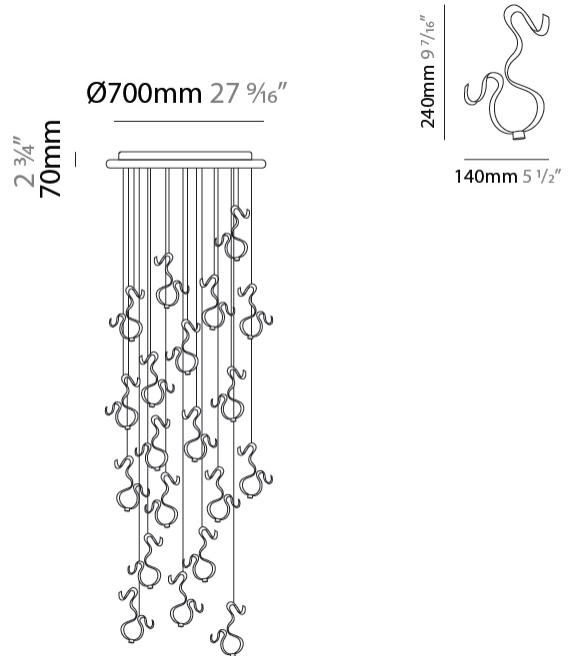

SCROLL SUSPENSION

D131577-

base number Finish
Options

1. To build a product code in our configurator select the specify button on the base model # product page
2. To build a manual product code on this datasheet choose from the options listed below in blue font and add the suffix to the base model #

GENERAL

Series: Scroll
Partner: Knikerboker
Division: Design
Installation: Suspension
Product Type: Pendant
Mounting Location: Ceiling
Light Distribution: Indirect

PHYSICAL

Shape: Curves
Diameter (mm): 700
Diameter (in): 27 ⁷/₁₆
Height (mm): 1500
Height (in): 59 ¹/₁₆
Fixture Finish: EWH / EBK / MAN / COF / PRD / SLF / GLF / CLF / BRL
Fixture Material: Aluminum

ELECTRICAL

Lamp Type: LED
Input Wattage (W): 40
Dimming: Non-Dimming / Phase Dimming (120vac Only)
Driver Included: Yes
Driver Location: Integrated
Driver Type: Constant Current - Universal
Driver Class: Class 2
Input Voltage (V): 120 - 277
Constant Current (MA): 500

LED

Color Temperature (°K): 3000
Max. Delivered Lumen (lm): 8400
CRI: >85 CRI
Lamp Life (hrs): 50000

OPTICAL

RATINGS AND CERTIFICATIONS

Certified By: Certified for North American Standards
IP rating: IP20

PROJECT
TYPE
SPECIFIER
QUANTITY
DATE