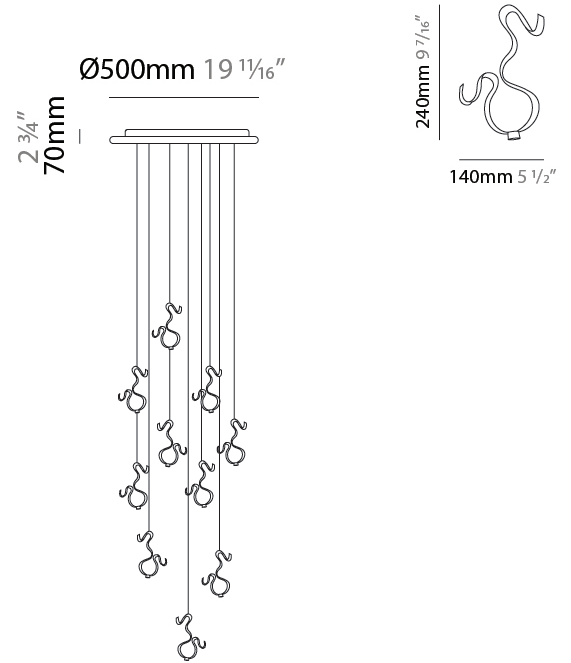

SCROLL SUSPENSION

D131575-

base number Finish
Options

1. To build a product code in our configurator select the specify button on the base model # product page
2. To build a manual product code on this datasheet choose from the options listed below in blue font and add the suffix to the base model #

GENERAL

Series: Scroll
Partner: Knikerboker
Division: Design
Installation: Suspension
Product Type: Pendant
Mounting Location: Ceiling
Light Distribution: Indirect

PHYSICAL

Shape: Curves
Diameter (mm): 500
Diameter (in): 19 11/16
Height (mm): 1500
Height (in): 59 1/16
Fixture Finish: EWH / EBK / MAN / COF / PRD / SLF / GLF / CLF / BRL
Fixture Material: Aluminum

ELECTRICAL

Lamp Type: LED
Input Wattage (W): 20
Dimming: Non-Dimming / Phase Dimming (120vac Only)
Driver Included: Yes
Driver Location: Integrated
Driver Type: Constant Current - Universal
Driver Class: Class 2
Input Voltage (V): 120 - 277
Constant Current (MA): 500

LED

Color Temperature (°K): 3000
Max. Delivered Lumen (lm): 8400
CRI: >85 CRI
Lamp Life (hrs): 50000

OPTICAL

RATINGS AND CERTIFICATIONS

Certified By: Certified for North American Standards
IP rating: IP20

PROJECT
TYPE
SPECIFIER
QUANTITY
DATE