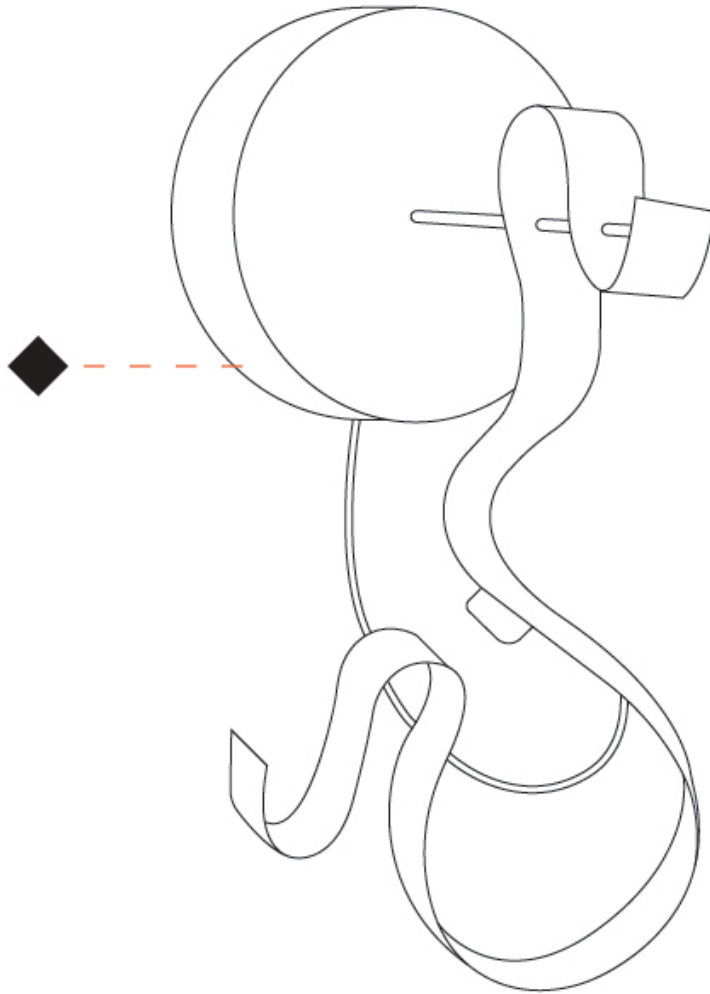

SCROLL SURFACE

D133130-

PROJECT	_____
TYPE	_____
SPECIFIER	_____
QUANTITY	_____
DATE	_____

D