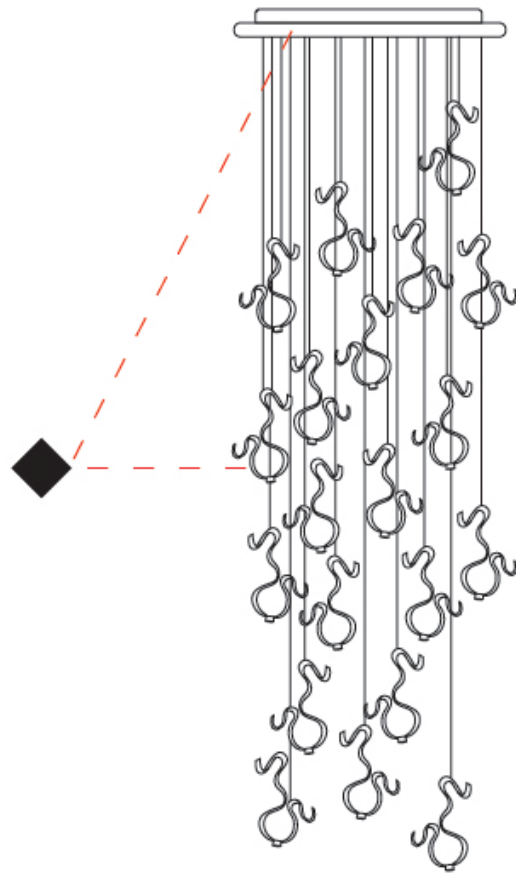

SCROLL SUSPENSION

D131577-

PROJECT	_____
TYPE	_____
SPECIFIER	_____
QUANTITY	_____
DATE	_____

D