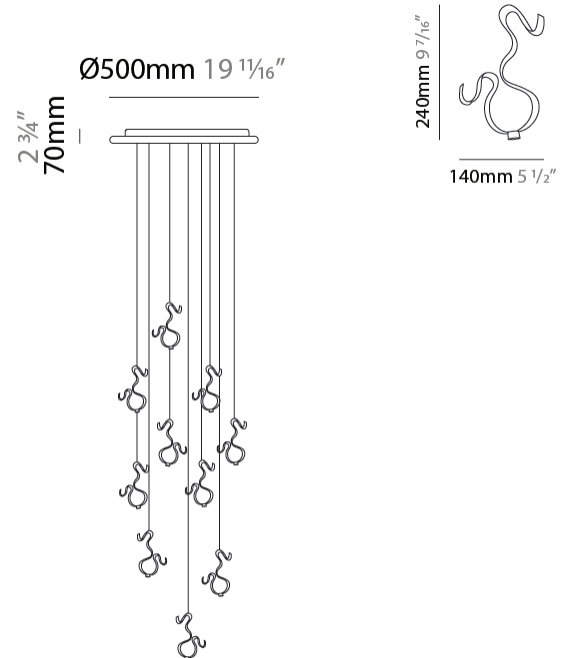

SCROLL SUSPENSION

D131576-

base number Finish
Options

1. To build a product code in our configurator select the specify button on the base model # product page
2. To build a manual product code on this datasheet choose from the options listed below in blue font and add the suffix to the base model #

GENERAL

Series: Scroll
Partner: Knikerboker
Division: Design
Installation: Suspension
Product Type: Pendant
Mounting Location: Ceiling
Light Distribution: Indirect

PHYSICAL

Shape: Curves
Diameter (mm): 500
Diameter (in): 19 1/16
Height (mm): 1500
Height (in): 59 1/16
Fixture Finish: EWH / EBK / MAN / COF / PRD / SLF / GLF / CLF / BRL
Fixture Material: Aluminum

ELECTRICAL

Lamp Type: LED
Input Wattage (W): 32
Dimming: Non-Dimming / Phase Dimming (120vac Only)
Driver Included: Yes
Driver Location: Integrated
Driver Type: Constant Current - Universal
Driver Class: Class 2
Input Voltage (V): 120 - 277
Constant Current (MA): 500

LED

Color Temperature (°K): 3000
Max. Delivered Lumen (lm): 8400
CRI: >85 CRI
Lamp Life (hrs): 50000

OPTICAL

RATINGS AND CERTIFICATIONS

Certified By: Certified for North American Standards
IP rating: IP20

PROJECT
TYPE
SPECIFIER
QUANTITY
DATE