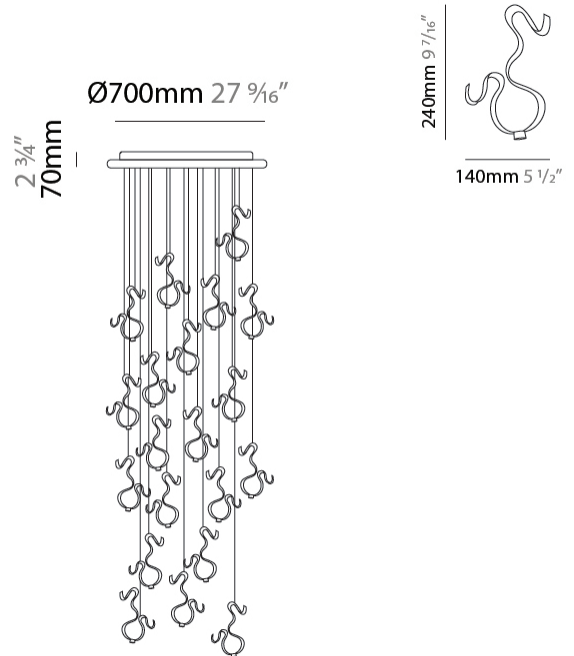

SCROLL SUSPENSION

D131577-

base number Finish
Options

1. To build a product code in our configurator select the specify button on the base model # product page
2. To build a manual product code on this datasheet choose from the options listed below in blue font and add the suffix to the base model #

GENERAL

Series: Scroll
Partner: Knikerboker
Division: Design
Installation: Suspension
Product Type: Pendant
Mounting Location: Ceiling
Light Distribution: Indirect

PHYSICAL

Shape: Curves
Diameter (mm): 700
Diameter (in): 27 ⁷/₁₆
Height (mm): 1500
Height (in): 59 ¹/₁₆
Fixture Finish: EWH / EBK / MAN / COF / PRD / SLF / GLF / CLF / BRL
Fixture Material: Aluminum

ELECTRICAL

Lamp Type: LED
Input Wattage (W): 40
Dimming: Non-Dimming / Phase Dimming (120vac Only)
Driver Included: Yes
Driver Location: Integrated
Driver Type: Constant Current - Universal
Driver Class: Class 2
Input Voltage (V): 120 - 277
Constant Current (MA): 500

LED

Color Temperature (°K): 3000
Max. Delivered Lumen (lm): 8400
CRI: >85 CRI
Lamp Life (hrs): 50000

OPTICAL

RATINGS AND CERTIFICATIONS

Certified By: Certified for North American Standards
IP rating: IP20

PROJECT
TYPE
SPECIFIER
QUANTITY
DATE