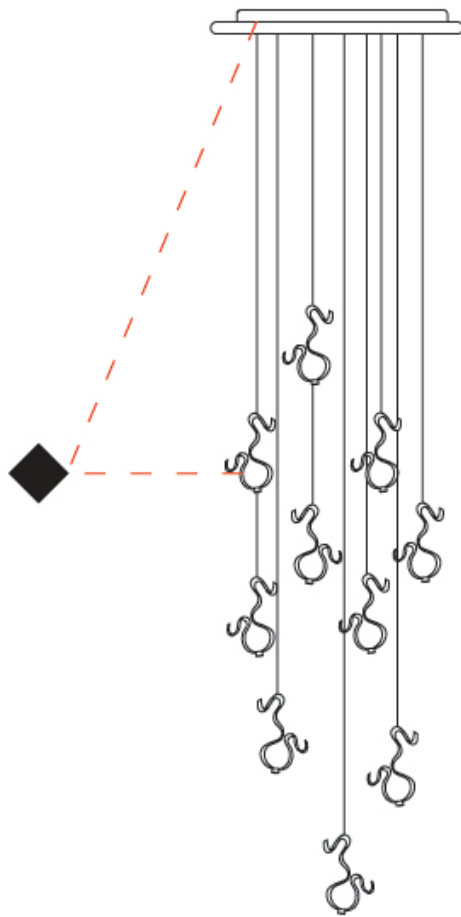

SCROLL SUSPENSION

D131576-

PROJECT
TYPE
SPECIFIER
QUANTITY
DATE

D