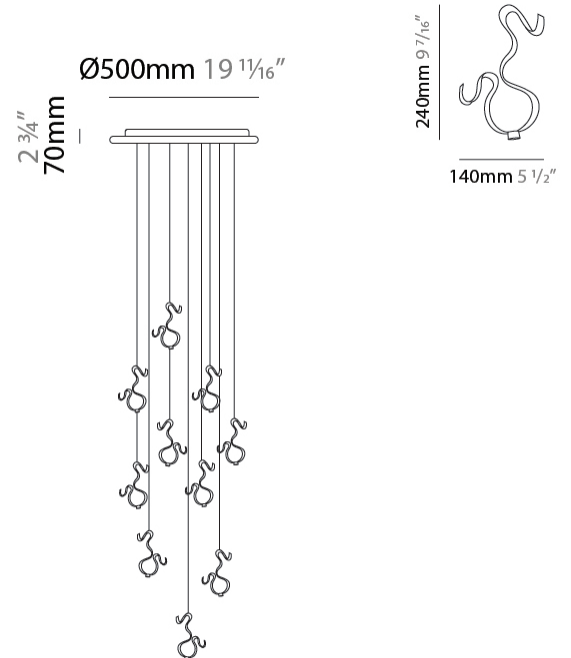

SCROLL SUSPENSION

D131575-

base number   Finish
Options

1. To build a product code in our configurator select the specify button on the base model # product page
2. To build a manual product code on this datasheet choose from the options listed below in blue font and add the suffix to the base model #

GENERAL

Series: Scroll
Partner: Knikerboker
Division: Design
Installation: Suspension
Product Type: Pendant
Mounting Location: Ceiling
Light Distribution: Indirect

PHYSICAL

Shape: Curves
Diameter (mm): 500
Diameter (in): 19 11/16
Height (mm): 1500
Height (in): 59 1/16
Fixture Finish: EWH / EBK / MAN / COF / PRD / SLF / GLF / CLF / BRL
Fixture Material: Aluminum

ELECTRICAL

Lamp Type: LED
Input Wattage (W): 20
Dimming: Non-Dimming / Phase Dimming (120vac Only)
Driver Included: Yes
Driver Location: Integrated
Driver Type: Constant Current - Universal
Driver Class: Class 2
Input Voltage (V): 120 - 277
Constant Current (MA): 500

LED

Color Temperature (°K): 3000
Max. Delivered Lumen (lm): 8400
CRI: >85 CRI
Lamp Life (hrs): 50000

OPTICAL

RATINGS AND CERTIFICATIONS

Certified By: Certified for North American Standards
IP rating: IP20

PROJECT	_____
TYPE	_____
SPECIFIER	_____
QUANTITY	_____
DATE	_____