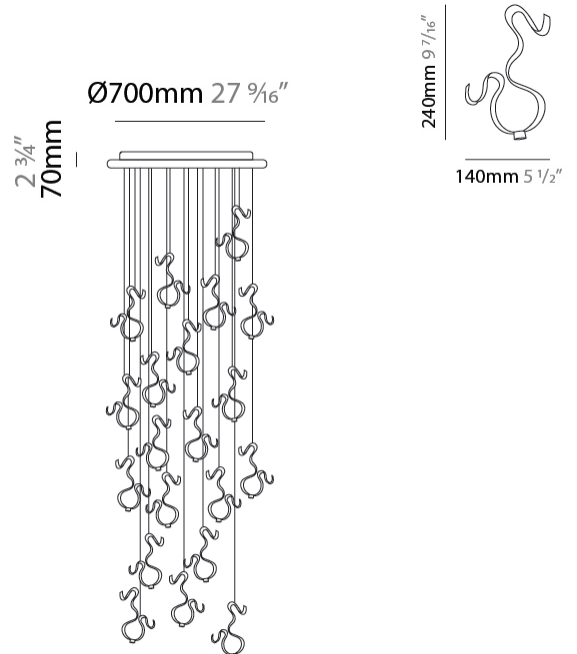

SCROLL SUSPENSION

D131578-

base number Finish
Options

1. To build a product code in our configurator select the specify button on the base model # product page
2. To build a manual product code on this datasheet choose from the options listed below in blue font and add the suffix to the base model #

GENERAL

Series: Scroll
Partner: Knikerboker
Division: Design
Installation: Suspension
Product Type: Pendant
Mounting Location: Ceiling
Light Distribution: Indirect

PHYSICAL

Shape: Curves
Diameter (mm): 700
Diameter (in): 27 ⁷/₁₆
Height (mm): 1500
Height (in): 59 ¹/₁₆
Fixture Finish: EWH / EBK / MAN / COF / PRD / SLF / GLF / CLF / BRL
Fixture Material: Aluminum

ELECTRICAL

Lamp Type: LED
Input Wattage (W): 52
Dimming: Non-Dimming / Phase Dimming (120vac Only)
Driver Included: Yes
Driver Location: Integrated
Driver Type: Constant Current - Universal
Driver Class: Class 2
Input Voltage (V): 120 - 277
Constant Current (MA): 500

LED

Color Temperature (°K): 3000
Max. Delivered Lumen (lm): 16800
CRI: >85 CRI
Lamp Life (hrs): 50000

OPTICAL

RATINGS AND CERTIFICATIONS

Certified By: Certified for North American Standards
IP rating: IP20

PROJECT
TYPE
SPECIFIER
QUANTITY
DATE