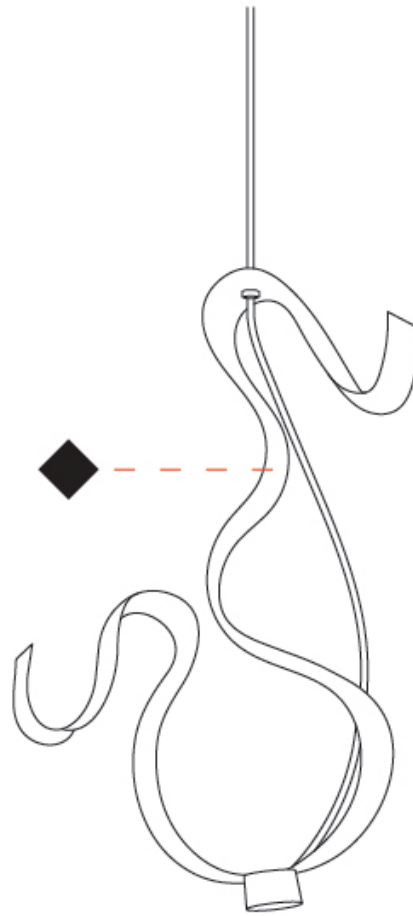

## SCROLL SUSPENSION

D131574-

PROJECT

TYPE

SPECIFIER

QUANTITY

DATE

D

#### PHYSICAL

Shape: Curves  
 Length (mm): 140  
 Length (in): 5 1/2  
 Width (mm): 90  
 Width (in): 3 9/16  
 Height (mm): 240  
 Height (in): 9 7/16  
 Fixture Finish: EWH / EBK / MAN / COF / PRD / SLF / GLF / CLF / BRL  
 Fixture Material: Aluminum