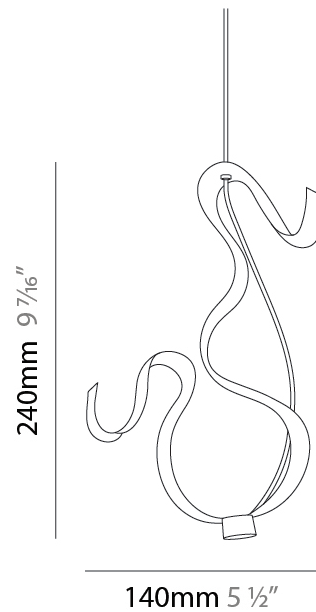

SCROLL SUSPENSION

D131574-

base number Finish
Options

1. To build a product code in our configurator select the specify button on the base model # product page
2. To build a manual product code on this datasheet choose from the options listed below in blue font and add the suffix to the base model #

GENERAL

Series: Scroll
Partner: Knikerboker
Division: Design
Installation: Suspension
Product Type: Pendant
Mounting Location: Ceiling
Light Distribution: Indirect

PHYSICAL

Shape: Curves
Length (mm): 140
Length (in): 5 1/2
Width (mm): 90
Width (in): 3 9/16
Height (mm): 240
Height (in): 9 7/16
Fixture Finish: EWH / EBK / MAN / COF / PRD / SLF / GLF / CLF / BRL
Fixture Material: Aluminum

ELECTRICAL

Lamp Type: LED
Input Wattage (W): 2
Dimming: Non-Dimming / Phase Dimming (120vac Only)
Driver Included: Yes
Driver Location: Integrated
Driver Type: Constant Current - Universal
Driver Class: Class 2
Input Voltage (V): 120 - 277
Constant Current (MA): 500

LED

Color Temperature (°K): 3000
Max. Delivered Lumen (lm): 280
CRI: >85 CRI
Lamp Life (hrs): 50000

OPTICAL

RATINGS AND CERTIFICATIONS

Certified By: Certified for North American Standards
IP rating: IP20

PROJECT
TYPE
SPECIFIER
QUANTITY
DATE