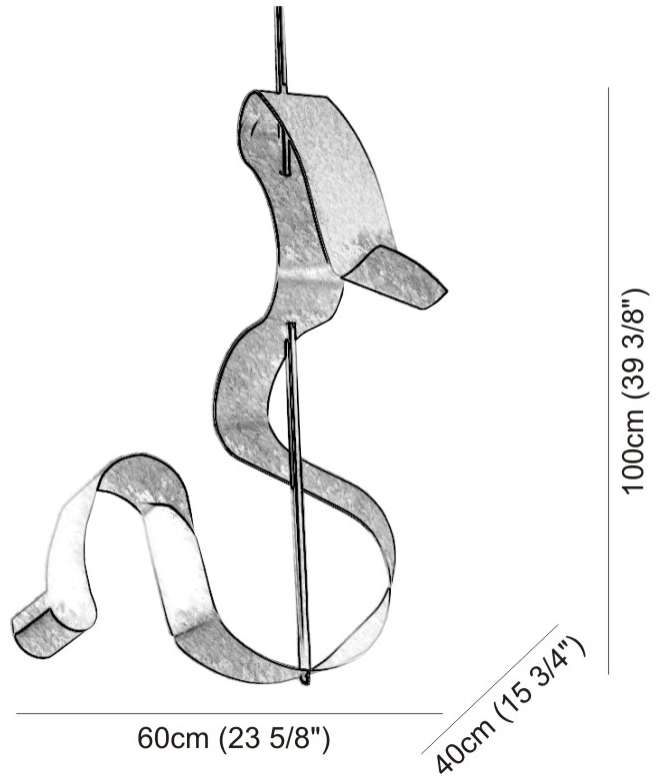

GENERAL

Series: Scroll _____
Brand: Knikerboker _____
Division: Design _____
Mounting Type: Suspension _____
Mounting Location: Ceiling _____
Subcategory: Ambient _____

PHYSICAL

Shape: Curves _____
Length (mm): 600 _____
Length (in): 23 5/8 _____
Width (mm): 400 _____
Width (in): 15 3/4 _____
Height (mm): 1000 _____
Height (in): 39 3/8 _____
Light Distribution: Direct / Indirect _____
Fixture Finish: EWH / EBK / MAN / COF / PRD / SLF / GLF / CLF / BRL / EWS / EWG / EWC / EWR / EBS / EBG / EBC / EBC / EBB / MAS / MAD / MAC / MAB / COS / CGO / CCL / CBL / PRS / PRG / PRC / PRB _____
Fixture Material: Aluminum _____

ELECTRICAL

Lamp Type: LED _____
Input Wattage (W): 18 _____
Total Output Wattage (W): 6 + 10 _____
Dimming: 0-10V Dimming _____
Driver Included: Yes _____
Driver Location: Integrated _____
Driver Type: Constant Current + Constant Voltage - 120Vac - Non-dimming _____
Driver Class: Class 2 _____
Input Voltage (V): 120 - 277 _____
Output Voltage (V): 24 _____
Constant Current (mA): 250 _____
Upon Request: (Not included - see components) Remote: 0-10Vdc dimming / Non-dimming 277Vac _____

LED

Number of LEDs: 2 x 36 (3W strips) + 1 COB (10W) _____
Color Temperature (°K): 3000 _____
Max. Delivered Lumen (lm): 1100 _____
CRI: >80 CRI _____
Lamp Life (hrs): 50000 _____

OPTICAL

RATINGS AND CERTIFICATIONS

Certified By: Certified for North American Standards _____
IP rating: IP20 _____

D