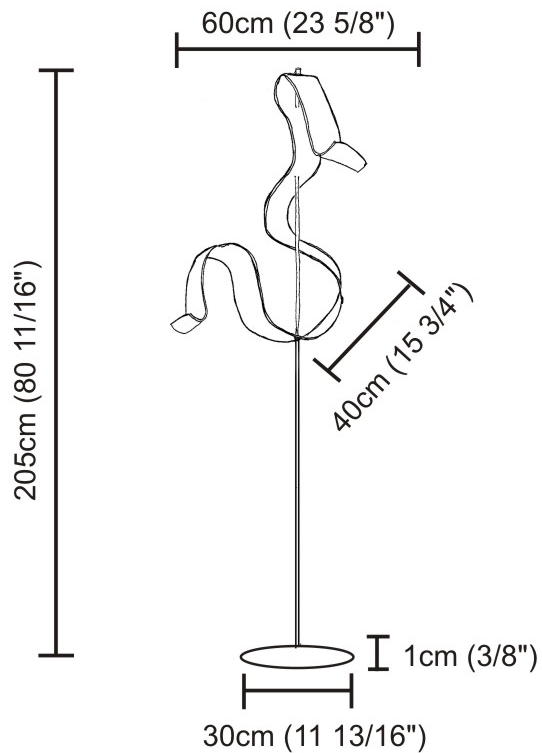

D134050- _____
base number

PROJECT	_____
TYPE	_____
SPECIFIER	_____
QUANTITY	_____
DATE	_____

1. To build a product code in our configurator select the specify button on the base model # product page
2. To build a manual product code on this datasheet choose from the options listed below in blue font and add the suffix to the base model #

GENERAL

Series: Scroll
Brand: Knikerboker
Division: Design
Mounting Type: Portable
Mounting Location: Floor
Subcategory: Floor

PHYSICAL

Shape: Abstract
Length (mm): 600
Length (in): 23 5/8
Width (mm): 400
Width (in): 15 3/4
Height (mm): 2050
Height (in): 80 11/16
Light Distribution: Indirect
Fixture Finish: EWH / EBK / MAN / COF / PRD / SLF / GLF / CLF / BRL / EWS / EWG / EWC / EWR / EBS / EBG / EBC / EBC / EBB / MAS / MAD / MAC / MAB / COS / CGO / CCL / CBL / PRS / PRG / PRC / PRB
Fixture Material: Aluminum
Upon Request: Bolt Down

ELECTRICAL

Lamp Type: LED
Input Wattage (W): 18
Total Output Wattage (W): 16
Max. Wattage Per Lamp (W): 6 + 10
Dimming: Non-Dimmable
Driver Included: Yes
Driver Location: Integrated
Driver Type: Constant Voltage + Constant Current - 120Vac - Non-dimming
Driver Class: Class 2
Input Voltage (V): 120
Output Voltage (V): 24
Constant Current (mA): 250

LED

Number of LEDs: 2 strips + 1 COB
Color Temperature (°K): 3000
Max. Delivered Lumen (lm): 1100
CRI: >80 CRI
Lamp Life (hrs): 50000

OPTICAL

RATINGS AND CERTIFICATIONS

Certified By: Certified for North American Standards
IP rating: IP20