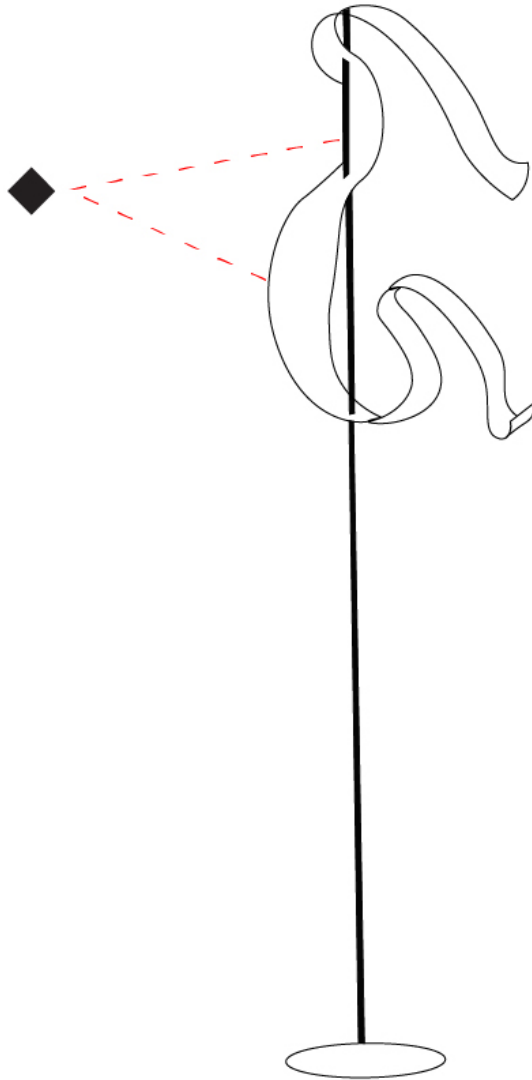

SCROLL PORTABLE

D134050-

PROJECT

TYPE

SPECIFIER

QUANTITY

DATE

D