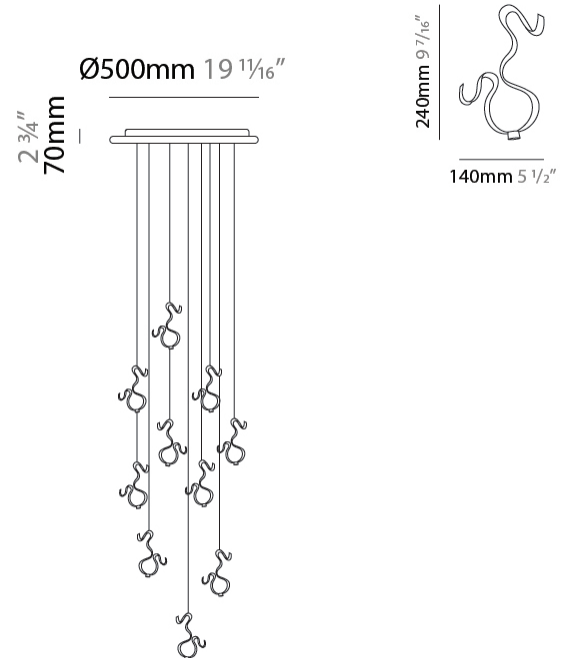

SCROLL SUSPENSION

D131576-

base number Finish
Options

PROJECT
TYPE
SPECIFIER
QUANTITY
DATE

1. To build a product code in our configurator select the specify button on the base model # product page
2. To build a manual product code on this datasheet choose from the options listed below in blue font and add the suffix to the base model #

GENERAL

Series: Scroll
Partner: Knikerboker
Division: Design
Installation: Suspension
Product Type: Pendant
Mounting Location: Ceiling
Light Distribution: Indirect

PHYSICAL

Shape: Curves
Diameter (mm): 500
Diameter (in): 19 1/16
Height (mm): 1500
Height (in): 59 1/16
Fixture Finish: EWH / EBK / MAN / COF / PRD / SLF / GLF / CLF / BRL
Fixture Material: Aluminum

ELECTRICAL

Lamp Type: LED
Input Wattage (W): 32
Dimming: Non-Dimming / Phase Dimming (120vac Only)
Driver Included: Yes
Driver Location: Integrated
Driver Type: Constant Current - Universal
Driver Class: Class 2
Input Voltage (V): 120 - 277
Constant Current (MA): 500

LED

Color Temperature (°K): 3000
Max. Delivered Lumen (lm): 8400
CRI: >85 CRI
Lamp Life (hrs): 50000

OPTICAL

RATINGS AND CERTIFICATIONS

Certified By: Certified for North American Standards
IP rating: IP20