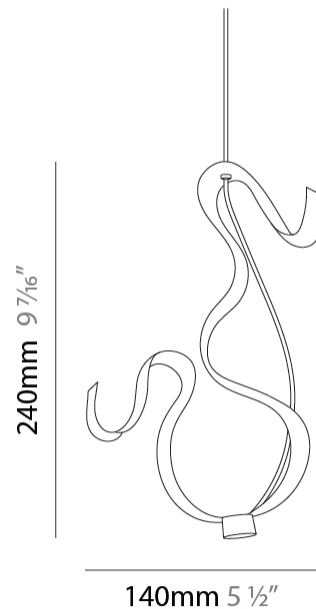

SCROLL SUSPENSION

D131574-

base number Finish
Options

1. To build a product code in our configurator select the specify button on the base model # product page
2. To build a manual product code on this datasheet choose from the options listed below in blue font and add the suffix to the base model #

GENERAL

Series: Scroll
Partner: Knikerboker
Division: Design
Installation: Suspension
Product Type: Pendant
Mounting Location: Ceiling
Light Distribution: Indirect

PHYSICAL

Shape: Curves
Length (mm): 140
Length (in): 5 ½
Width (mm): 90
Width (in): 3 7/16
Height (mm): 240
Height (in): 9 7/16
Fixture Finish: EWH / EBK / MAN / COF / PRD / SLF / GLF / CLF / BRL
Fixture Material: Aluminum

ELECTRICAL

Lamp Type: LED
Input Wattage (W): 2
Dimming: Non-Dimming / Phase Dimming (120vac Only)
Driver Included: Yes
Driver Location: Integrated
Driver Type: Constant Current - Universal
Driver Class: Class 2
Input Voltage (V): 120 - 277
Constant Current (MA): 500

LED

Color Temperature (°K): 3000
Max. Delivered Lumen (lm): 280
CRI: >85 CRI
Lamp Life (hrs): 50000

OPTICAL

RATINGS AND CERTIFICATIONS

Certified By: Certified for North American Standards
IP rating: IP20

PROJECT
TYPE
SPECIFIER
QUANTITY
DATE