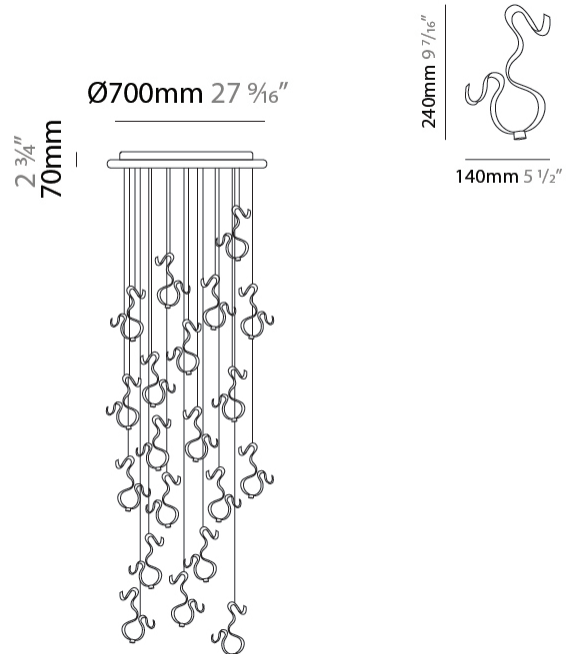

SCROLL SUSPENSION

D131577-

base number Finish
Options

1. To build a product code in our configurator select the specify button on the base model # product page
2. To build a manual product code on this datasheet choose from the options listed below in blue font and add the suffix to the base model #

GENERAL

Series: Scroll
Partner: Knikerboker
Division: Design
Installation: Suspension
Product Type: Pendant
Mounting Location: Ceiling
Light Distribution: Indirect

PHYSICAL

Shape: Curves
Diameter (mm): 700
Diameter (in): 27 ⁹/₁₆
Height (mm): 1500
Height (in): 59 ¹/₁₆
Fixture Finish: EWH / EBK / MAN / COF / PRD / SLF / GLF / CLF / BRL
Fixture Material: Aluminum

ELECTRICAL

Lamp Type: LED
Input Wattage (W): 40
Dimming: Non-Dimming / Phase Dimming (120vac Only)
Driver Included: Yes
Driver Location: Integrated
Driver Type: Constant Current - Universal
Driver Class: Class 2
Input Voltage (V): 120 - 277
Constant Current (MA): 500

LED

Color Temperature (°K): 3000
Max. Delivered Lumen (lm): 8400
CRI: >85 CRI
Lamp Life (hrs): 50000

OPTICAL

RATINGS AND CERTIFICATIONS

Certified By: Certified for North American Standards
IP rating: IP20

PROJECT
TYPE
SPECIFIER
QUANTITY
DATE