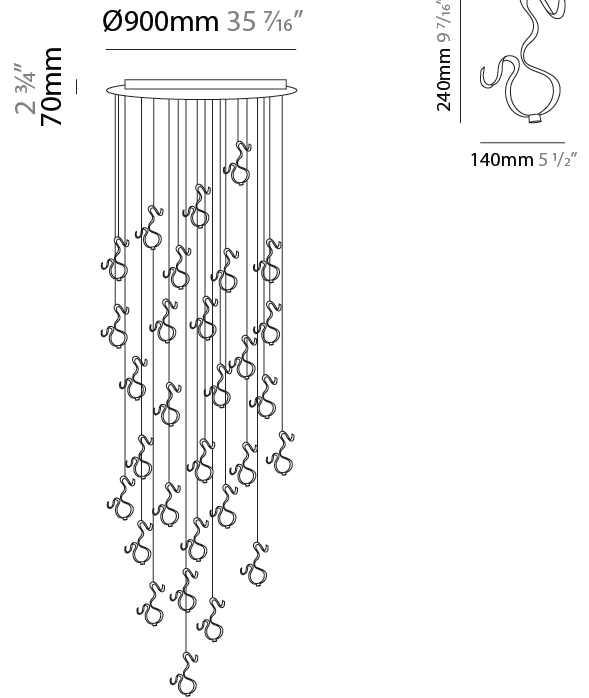

SCROLL SUSPENSION

D131579-

base number Finish
Options

1. To build a product code in our configurator select the specify button on the base model # product page
2. To build a manual product code on this datasheet choose from the options listed below in blue font and add the suffix to the base model #

GENERAL

Series: Scroll
Partner: Knikerboker
Division: Design
Installation: Suspension
Product Type: Pendant
Mounting Location: Ceiling
Light Distribution: Indirect

PHYSICAL

Shape: Curves
Diameter (mm): 900
Diameter (in): 35 7/16
Height (mm): 1500
Height (in): 59 1/16
Fixture Finish: EWH / EBK / MAN / COF / PRD / SLF / GLF / CLF / BRL
Fixture Material: Aluminum

ELECTRICAL

Lamp Type: LED
Input Wattage (W): 60
Dimming: Non-Dimming / Phase Dimming (120vac Only)
Driver Included: Yes
Driver Location: Integrated
Driver Type: Constant Current - Universal
Driver Class: Class 2
Input Voltage (V): 120 - 277
Constant Current (MA): 500

LED

Color Temperature (°K): 3000
Max. Delivered Lumen (lm): 22400
CRI: >85 CRI
Lamp Life (hrs): 50000

OPTICAL

RATINGS AND CERTIFICATIONS

Certified By: Certified for North American Standards
IP rating: IP20

PROJECT
TYPE
SPECIFIER
QUANTITY
DATE