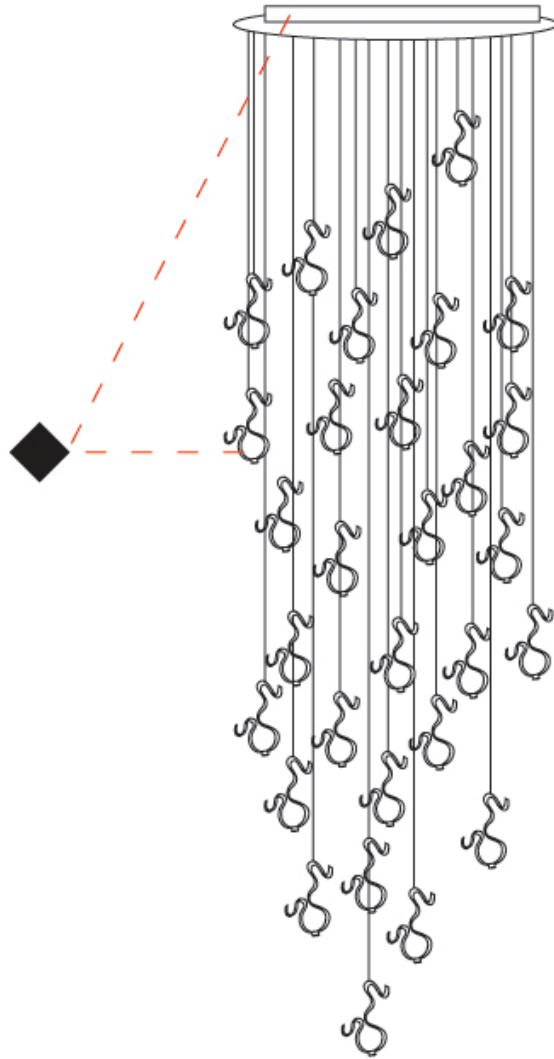

SCROLL SUSPENSION

D131580-

PROJECT	_____
TYPE	_____
SPECIFIER	_____
QUANTITY	_____
DATE	_____

D