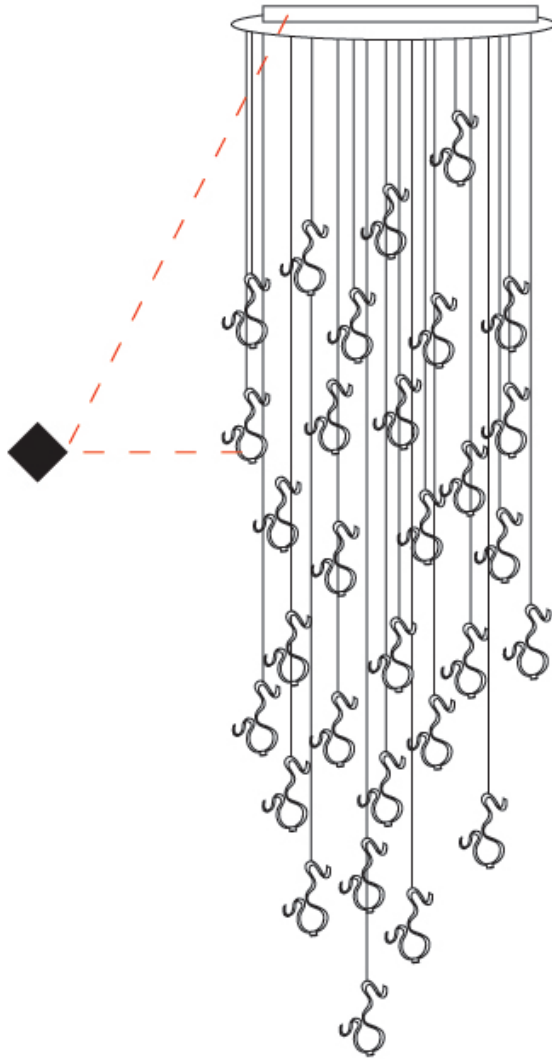

SCROLL SUSPENSION

D131579-

PROJECT

TYPE

SPECIFIER

QUANTITY

DATE

D