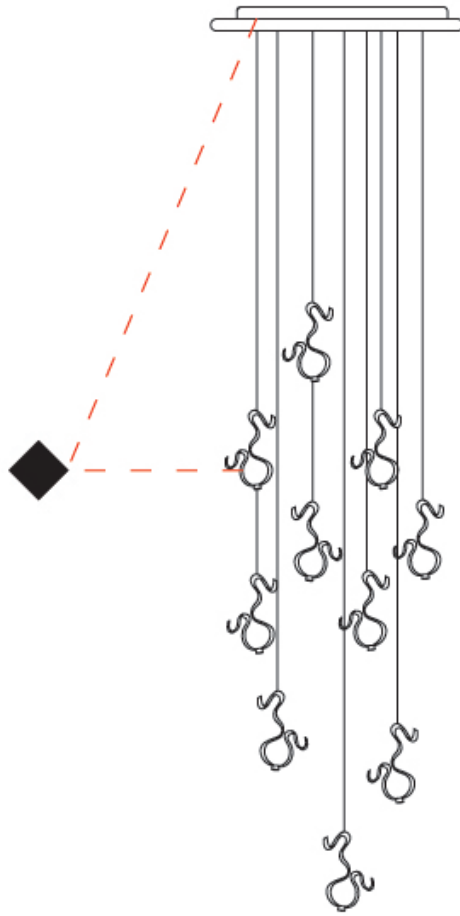

SCROLL SUSPENSION

D131575-

PROJECT

TYPE

SPECIFIER

QUANTITY

DATE

D