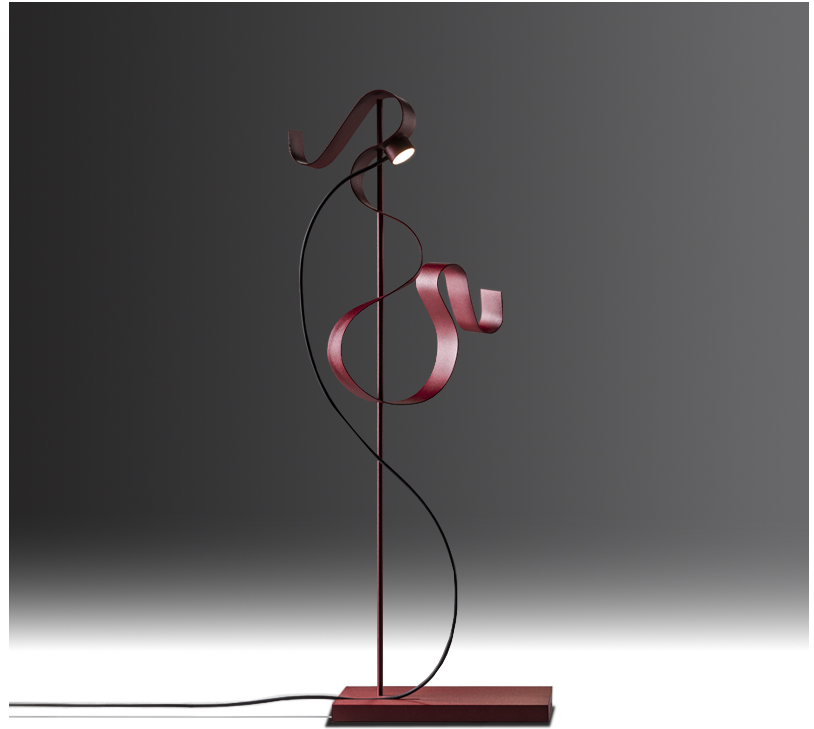

PROJECT	_____
TYPE	_____
SPECIFIER	_____
QUANTITY	_____
DATE	_____

SCROLL PORTABLE

D134170-

base number   Finish
Options

1. To build a product code in our configurator select the specify button on the base model # product page
2. To build a manual product code on this datasheet choose from the options listed below in blue font and add the suffix to the base model #

GENERAL

Series: Scroll
Partner: Knikerboker
Division: Design
Installation: Portable
Product Type: Table
Mounting Location: Table
Light Distribution: Indirect

PHYSICAL

Shape: Curves
Length (mm): 140
Length (in): 5 1/2
Width (mm): 90
Width (in): 3 7/16
Height (mm): 240
Height (in): 9 7/16
Fixture Finish: EWH / EBK / MAN / COF / PRD
Fixture Material: Aluminum

ELECTRICAL

Lamp Type: LED
Input Wattage (W): 2
Dimming: Non-Dimmable
Driver Location: Inline Transformer Plug
Input Voltage (V): 120 - 277

LED

Color Temperature (°K): 3000
Max. Delivered Lumen (lm): 280
CRI: >85 CRI
Lamp Life (hrs): 50000

OPTICAL

RATINGS AND CERTIFICATIONS

Certified By: Certified for North American Standards
IP rating: IP20