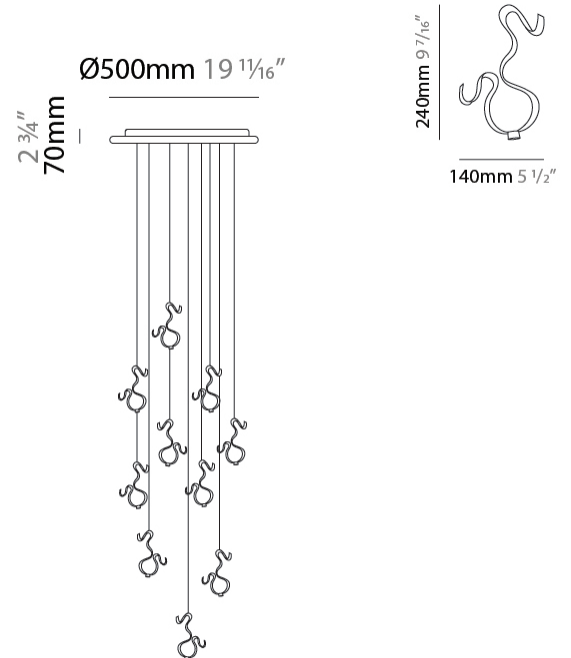

SCROLL SUSPENSION

D131575-

base number Finish
Options

1. To build a product code in our configurator select the specify button on the base model # product page
2. To build a manual product code on this datasheet choose from the options listed below in blue font and add the suffix to the base model #

GENERAL

Series: Scroll
Partner: Knikerboker
Division: Design
Installation: Suspension
Product Type: Pendant
Mounting Location: Ceiling
Light Distribution: Indirect

PHYSICAL

Shape: Curves
Diameter (mm): 500
Diameter (in): 19 1/16
Height (mm): 1500
Height (in): 59 1/16
Fixture Finish: EWH / EBK / MAN / COF / PRD / SLF / GLF / CLF / BRL
Fixture Material: Aluminum

ELECTRICAL

Lamp Type: LED
Input Wattage (W): 20
Dimming: Non-Dimming / Phase Dimming (120vac Only)
Driver Included: Yes
Driver Location: Integrated
Driver Type: Constant Current - Universal
Driver Class: Class 2
Input Voltage (V): 120 - 277
Constant Current (MA): 500

LED

Color Temperature (°K): 3000
Max. Delivered Lumen (lm): 8400
CRI: >85 CRI
Lamp Life (hrs): 50000

OPTICAL

RATINGS AND CERTIFICATIONS

Certified By: Certified for North American Standards
IP rating: IP20

PROJECT
TYPE
SPECIFIER
QUANTITY
DATE