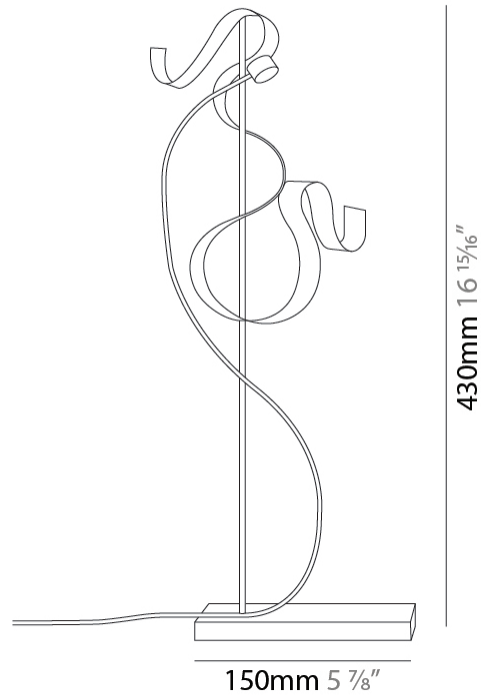

PROJECT	_____
TYPE	_____
SPECIFIER	_____
QUANTITY	_____
DATE	_____

SCROLL PORTABLE

D134170-

base number   Finish
Options

1. To build a product code in our configurator select the specify button on the base model # product page
2. To build a manual product code on this datasheet choose from the options listed below in blue font and add the suffix to the base model #

GENERAL

Series: Scroll
Partner: Knikerboker
Division: Design
Installation: Portable
Product Type: Table
Mounting Location: Table
Light Distribution: Indirect

PHYSICAL

Shape: Curves
Length (mm): 140
Length (in): 5 1/2
Width (mm): 90
Width (in): 3 7/16
Height (mm): 240
Height (in): 9 7/16
Fixture Finish: EWH / EBK / MAN / COF / PRD
Fixture Material: Aluminum

ELECTRICAL

Lamp Type: LED
Input Wattage (W): 2
Dimming: Non-Dimmable
Driver Location: Inline Transformer Plug
Input Voltage (V): 120 - 277

LED

Color Temperature (°K): 3000
Max. Delivered Lumen (lm): 280
CRI: >85 CRI
Lamp Life (hrs): 50000

OPTICAL

RATINGS AND CERTIFICATIONS

Certified By: Certified for North American Standards
IP rating: IP20