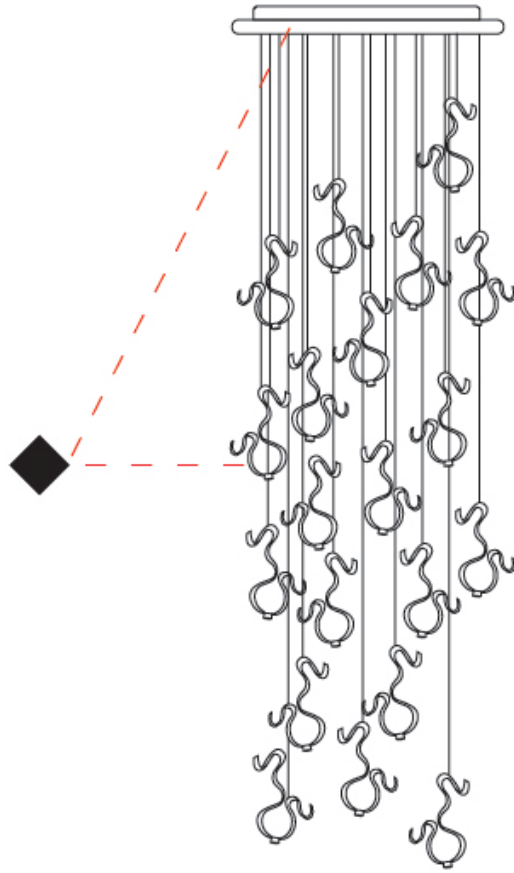

SCROLL SUSPENSION

D131577-

PROJECT

TYPE

SPECIFIER

QUANTITY

DATE

D