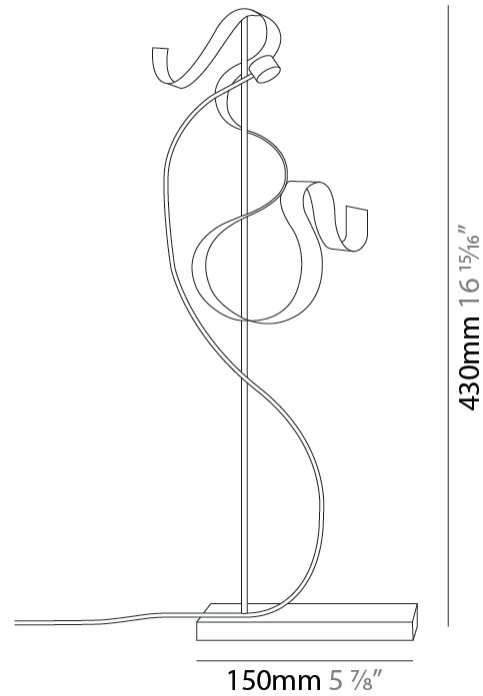

PROJECT	_____
TYPE	_____
SPECIFIER	_____
QUANTITY	_____
DATE	_____

SCROLL PORTABLE

D134170-

base number _____
Finish _____
Options _____

1. To build a product code in our configurator select the specify button on the base model # product page
2. To build a manual product code on this datasheet choose from the options listed below in blue font and add the suffix to the base model #

GENERAL

Series: Scroll
Partner: Knikerboker
Division: Design
Installation: Portable
Product Type: Table
Mounting Location: Table
Light Distribution: Indirect

PHYSICAL

Shape: Curves
Length (mm): 140
Length (in): 5 1/2
Width (mm): 90
Width (in): 3 7/16
Height (mm): 240
Height (in): 9 7/16
Fixture Finish: EWH / EBK / MAN / COF / PRD
Fixture Material: Aluminum

ELECTRICAL

Lamp Type: LED
Input Wattage (W): 2
Dimming: Non-Dimmable
Driver Location: Inline Transformer Plug
Input Voltage (V): 120 - 277

LED

Color Temperature (°K): 3000
Max. Delivered Lumen (lm): 280
CRI: >85 CRI
Lamp Life (hrs): 50000

OPTICAL

RATINGS AND CERTIFICATIONS

Certified By: Certified for North American Standards
IP rating: IP20