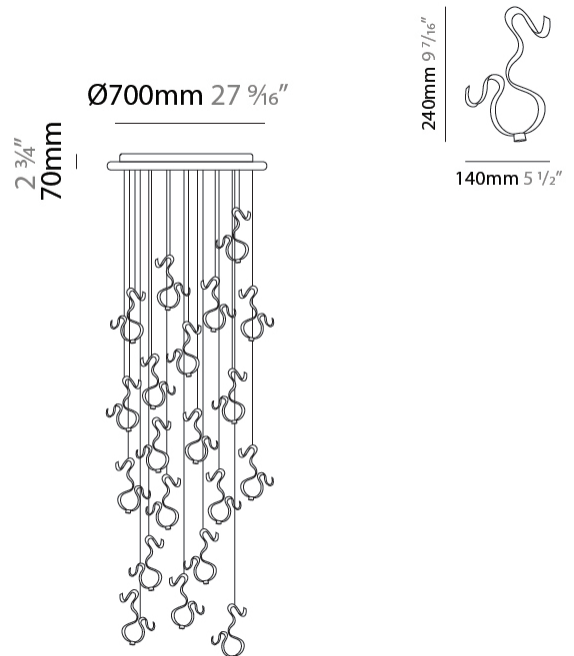

SCROLL SUSPENSION

D131578-

base number Finish
Options

1. To build a product code in our configurator select the specify button on the base model # product page
2. To build a manual product code on this datasheet choose from the options listed below in blue font and add the suffix to the base model #

GENERAL

Series: Scroll
Partner: Knikerboker
Division: Design
Installation: Suspension
Product Type: Pendant
Mounting Location: Ceiling
Light Distribution: Indirect

PHYSICAL

Shape: Curves
Diameter (mm): 700
Diameter (in): 27 ⁷/₁₆
Height (mm): 1500
Height (in): 59 ¹/₁₆
Fixture Finish: EWH / EBK / MAN / COF / PRD / SLF / GLF / CLF / BRL
Fixture Material: Aluminum

ELECTRICAL

Lamp Type: LED
Input Wattage (W): 52
Dimming: Non-Dimming / Phase Dimming (120vac Only)
Driver Included: Yes
Driver Location: Integrated
Driver Type: Constant Current - Universal
Driver Class: Class 2
Input Voltage (V): 120 - 277
Constant Current (MA): 500

LED

Color Temperature (°K): 3000
Max. Delivered Lumen (lm): 16800
CRI: >85 CRI
Lamp Life (hrs): 50000

OPTICAL

RATINGS AND CERTIFICATIONS

Certified By: Certified for North American Standards
IP rating: IP20

PROJECT
TYPE
SPECIFIER
QUANTITY
DATE