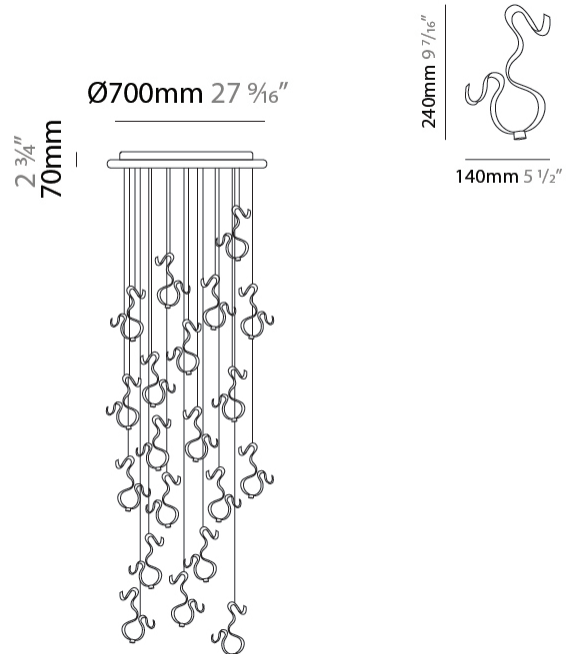

SCROLL SUSPENSION

D131577-

base number Finish
Options

1. To build a product code in our configurator select the specify button on the base model # product page
2. To build a manual product code on this datasheet choose from the options listed below in blue font and add the suffix to the base model #

GENERAL

Series: Scroll
Partner: Knikerboker
Division: Design
Installation: Suspension
Product Type: Pendant
Mounting Location: Ceiling
Light Distribution: Indirect

PHYSICAL

Shape: Curves
Diameter (mm): 700
Diameter (in): 27 ⁷/₁₆
Height (mm): 1500
Height (in): 59 ¹/₁₆
Fixture Finish: EWH / EBK / MAN / COF / PRD / SLF / GLF / CLF / BRL
Fixture Material: Aluminum

ELECTRICAL

Lamp Type: LED
Input Wattage (W): 40
Dimming: Non-Dimming / Phase Dimming (120vac Only)
Driver Included: Yes
Driver Location: Integrated
Driver Type: Constant Current - Universal
Driver Class: Class 2
Input Voltage (V): 120 - 277
Constant Current (MA): 500

LED

Color Temperature (°K): 3000
Max. Delivered Lumen (lm): 8400
CRI: >85 CRI
Lamp Life (hrs): 50000

OPTICAL

RATINGS AND CERTIFICATIONS

Certified By: Certified for North American Standards
IP rating: IP20

PROJECT
TYPE
SPECIFIER
QUANTITY
DATE