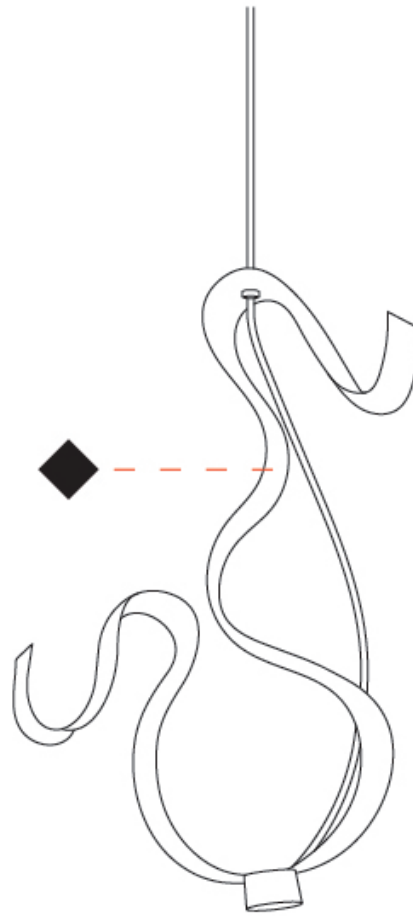

SCROLL SUSPENSION

D131574-

PROJECT

TYPE

SPECIFIER

QUANTITY

DATE

D