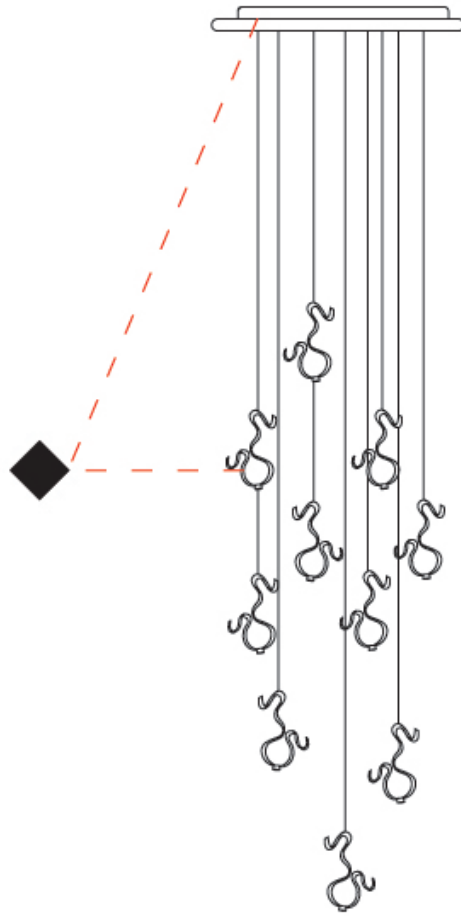

SCROLL SUSPENSION

D131576-

PROJECT

TYPE

SPECIFIER

QUANTITY

DATE

D