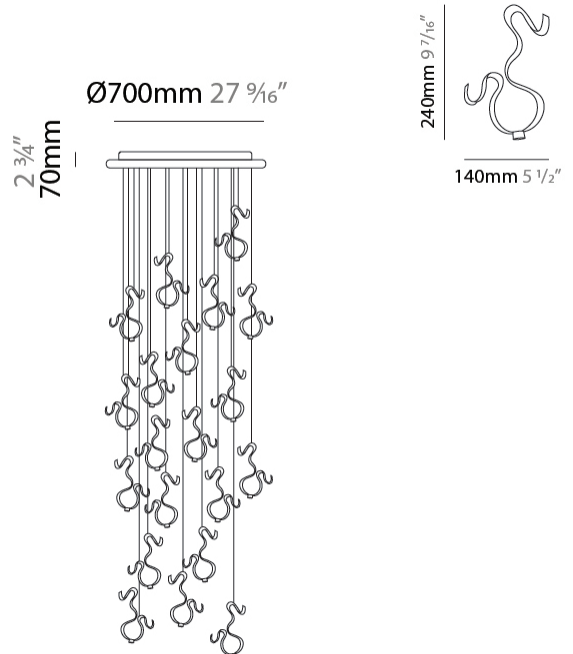

SCROLL SUSPENSION

D131577-

base number Finish
Options

1. To build a product code in our configurator select the specify button on the base model # product page
2. To build a manual product code on this datasheet choose from the options listed below in blue font and add the suffix to the base model #

GENERAL

Series: Scroll
Partner: Knikerboker
Division: Design
Installation: Suspension
Product Type: Pendant
Mounting Location: Ceiling
Light Distribution: Indirect

PHYSICAL

Shape: Curves
Diameter (mm): 700
Diameter (in): 27 ⁷/₁₆
Height (mm): 1500
Height (in): 59 ¹/₁₆
Fixture Finish: EWH / EBK / MAN / COF / PRD / SLF / GLF / CLF / BRL
Fixture Material: Aluminum

ELECTRICAL

Lamp Type: LED
Input Wattage (W): 40
Dimming: Non-Dimming / Phase Dimming (120vac Only)
Driver Included: Yes
Driver Location: Integrated
Driver Type: Constant Current - Universal
Driver Class: Class 2
Input Voltage (V): 120 - 277
Constant Current (MA): 500

LED

Color Temperature (°K): 3000
Max. Delivered Lumen (lm): 8400
CRI: >85 CRI
Lamp Life (hrs): 50000

OPTICAL

RATINGS AND CERTIFICATIONS

Certified By: Certified for North American Standards
IP rating: IP20

PROJECT
TYPE
SPECIFIER
QUANTITY
DATE