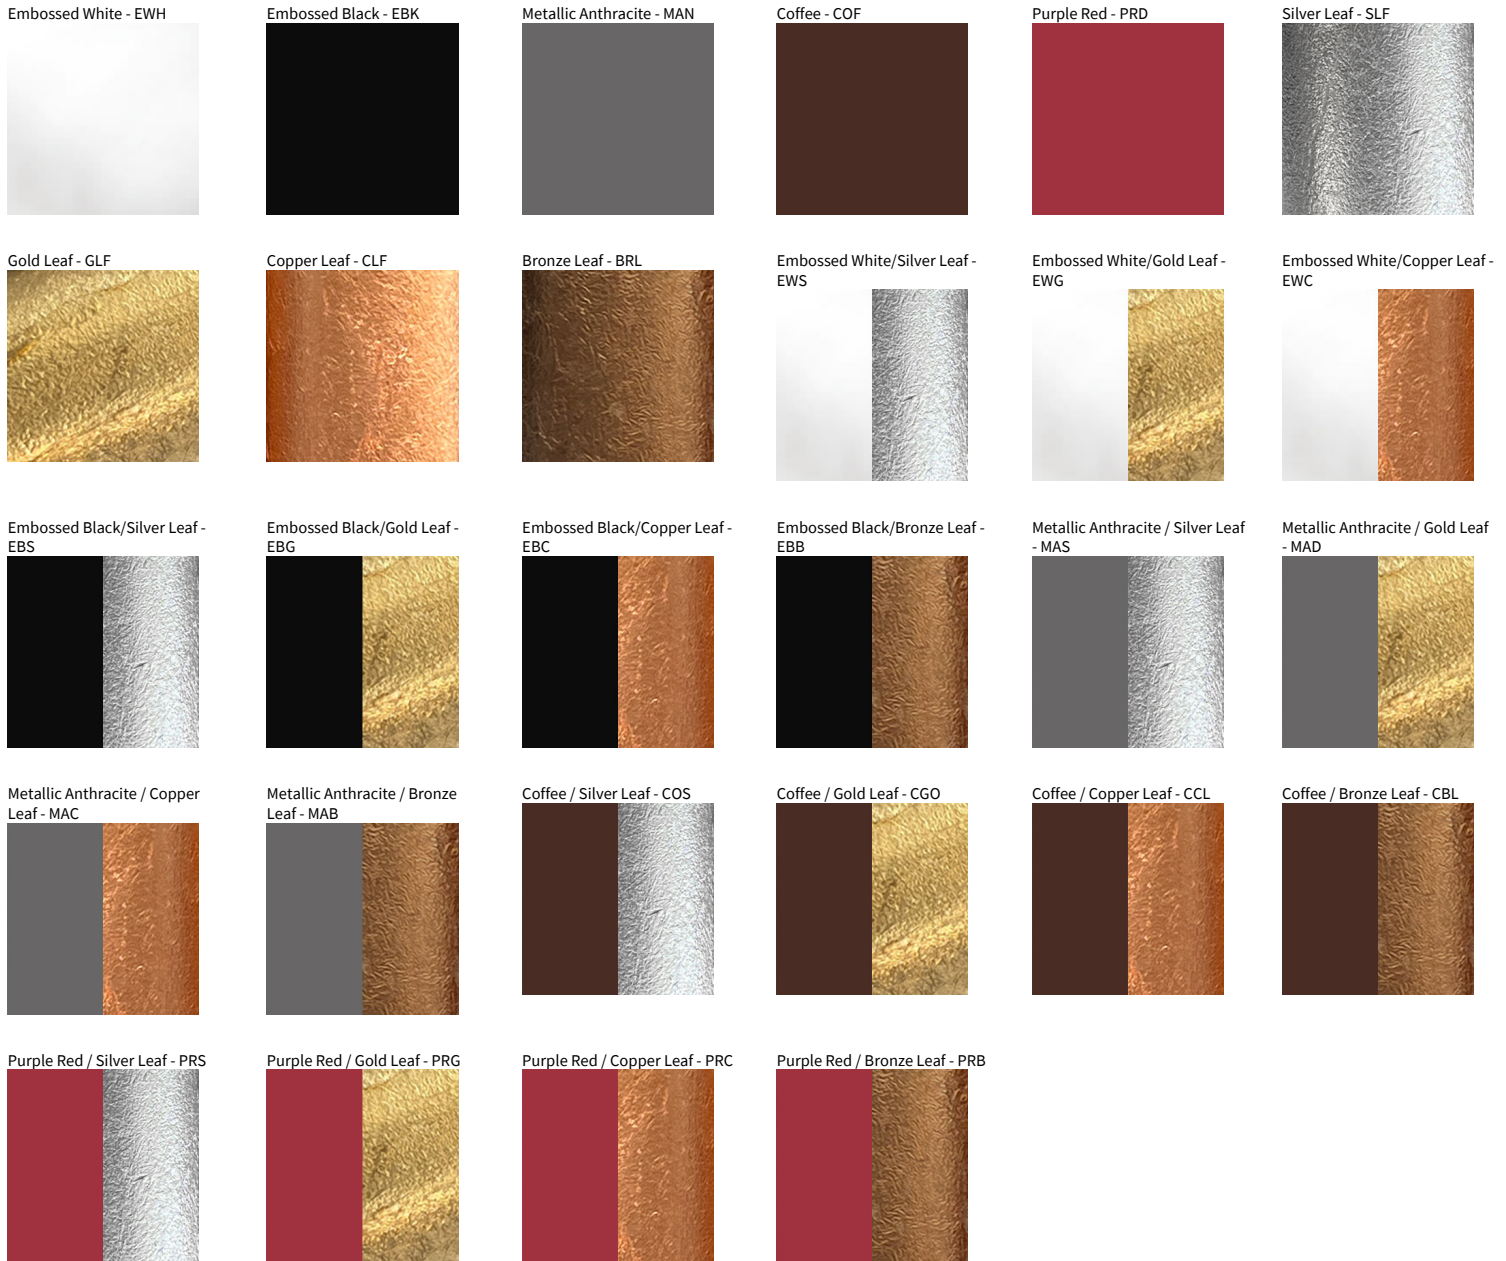

SCROLL COLOR FINISH CHART

PROJECT
TYPE
SPECIFIER
QUANTITY
DATE

Fixture Finish

Digital: Not all screens are calibrated the same, and therefore, colors will appear differently between screens.
Physical: When texture is involved, there will be variations in color, character and tone within a product series and between product families.