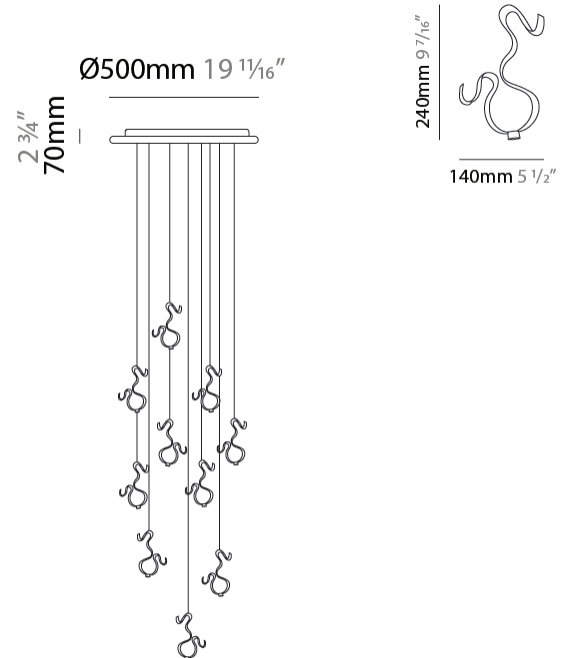

SCROLL SUSPENSION

D131576-

base number   Finish
Options

PROJECT	_____
TYPE	_____
SPECIFIER	_____
QUANTITY	_____
DATE	_____

1. To build a product code in our configurator select the specify button on the base model # product page
2. To build a manual product code on this datasheet choose from the options listed below in blue font and add the suffix to the base model #

GENERAL

Series: Scroll
Partner: Knikerboker
Division: Design
Installation: Suspension
Product Type: Pendant
Mounting Location: Ceiling
Light Distribution: Indirect

PHYSICAL

Shape: Curves
Diameter (mm): 500
Diameter (in): 19 1/16
Height (mm): 1500
Height (in): 59 1/16
Fixture Finish: EWH / EBK / MAN / COF / PRD / SLF / GLF / CLF / BRL
Fixture Material: Aluminum

ELECTRICAL

Lamp Type: LED
Input Wattage (W): 32
Dimming: Non-Dimming / Phase Dimming (120vac Only)
Driver Included: Yes
Driver Location: Integrated
Driver Type: Constant Current - Universal
Driver Class: Class 2
Input Voltage (V): 120 - 277
Constant Current (MA): 500

LED

Color Temperature (°K): 3000
Max. Delivered Lumen (lm): 8400
CRI: >85 CRI
Lamp Life (hrs): 50000

OPTICAL

RATINGS AND CERTIFICATIONS

Certified By: Certified for North American Standards
IP rating: IP20