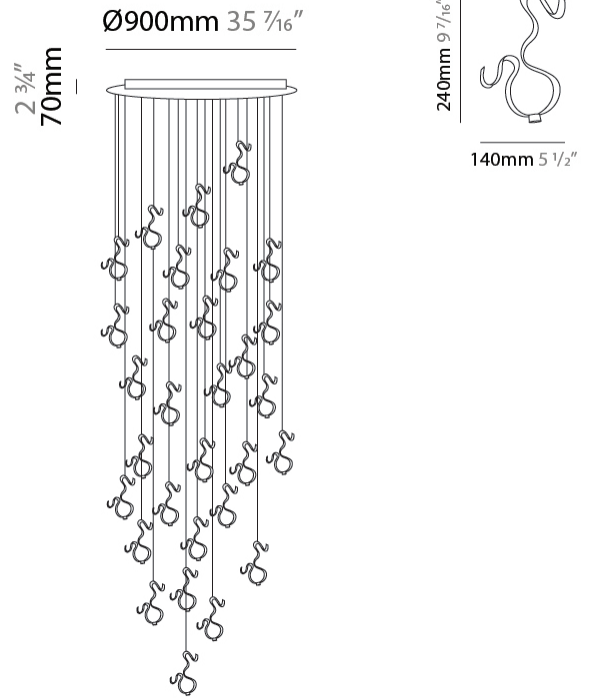

SCROLL SUSPENSION

D131579-

base number Finish
Options

1. To build a product code in our configurator select the specify button on the base model # product page
2. To build a manual product code on this datasheet choose from the options listed below in blue font and add the suffix to the base model #

GENERAL

Series: Scroll
Partner: Knikerboker
Division: Design
Installation: Suspension
Product Type: Pendant
Mounting Location: Ceiling
Light Distribution: Indirect

PHYSICAL

Shape: Curves
Diameter (mm): 900
Diameter (in): 35 7/16
Height (mm): 1500
Height (in): 59 1/16
Fixture Finish: EWH / EBK / MAN / COF / PRD / SLF / GLF / CLF / BRL
Fixture Material: Aluminum

ELECTRICAL

Lamp Type: LED
Input Wattage (W): 60
Dimming: Non-Dimming / Phase Dimming (120vac Only)
Driver Included: Yes
Driver Location: Integrated
Driver Type: Constant Current - Universal
Driver Class: Class 2
Input Voltage (V): 120 - 277
Constant Current (MA): 500

LED

Color Temperature (°K): 3000
Max. Delivered Lumen (lm): 22400
CRI: >85 CRI
Lamp Life (hrs): 50000

OPTICAL

RATINGS AND CERTIFICATIONS

Certified By: Certified for North American Standards
IP rating: IP20

PROJECT
TYPE
SPECIFIER
QUANTITY
DATE