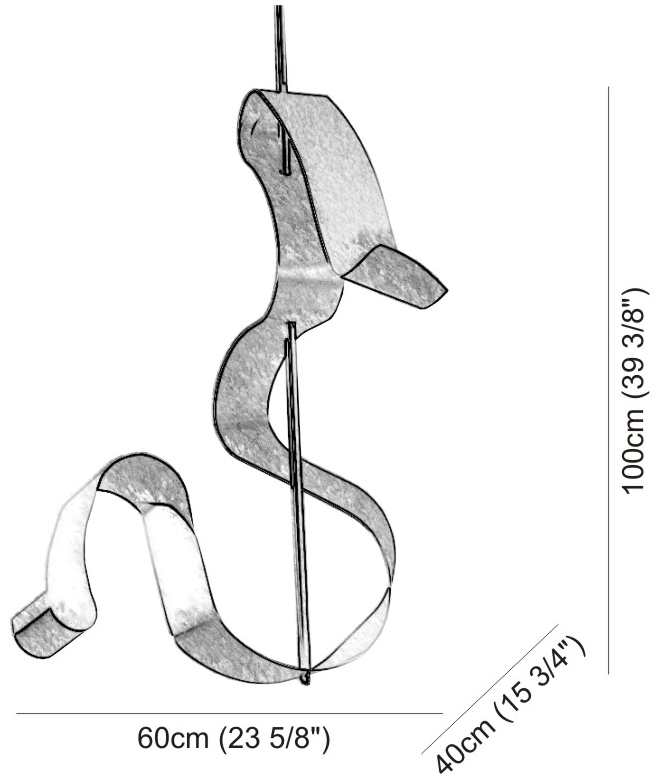

base number Finish
Options

1. To build a product code in our configurator select the specify button on the base model # product page
2. To build a manual product code on this datasheet choose from the options listed below in blue font and add the suffix to the base model #

GENERAL

Series: Scroll
Partner: Knikerboker
Division: Design
Installation: Suspension
Product Type: Pendant
Mounting Location: Ceiling
Light Distribution: Indirect

PHYSICAL

Shape: Curves
Length (mm): 600
Length (in): 23 5/8
Width (mm): 400
Width (in): 15 3/4
Height (mm): 1000
Height (in): 39 3/8
Fixture Finish: EWH / EBK / MAN / COF / PRD / SLF / GLF / CLF / BRL / EWS / EWG / EWC / EWR / EBS / EBG / EBC / EBC / EBB / MAS / MAD / MAC / MAB / COS / CGO / CCL / CBL / PRS / PRG / PRC / PRB
Fixture Material: Aluminum

ELECTRICAL

Lamp Type: LED
Input Wattage (W): 18
Total Output Wattage (W): 6 + 10
Dimming: 0-10V Dimming
Driver Included: Yes
Driver Location: Integrated
Driver Type: Constant Current + Constant Voltage - 120Vac - Non-dimming
Driver Class: Class 2
Input Voltage (V): 120 - 277
Output Voltage (V): 24
Constant Current (MA): 250
Upon Request: (Not included - see components) Remote: 0-10Vdc dimming / Non-dimming 277Vac

LED

Number of LEDs: 2 x 36 (3W strips) + 1 COB (10W)
Color Temperature (°K): 3000
Max. Delivered Lumen (lm): 1100
CRI: >80 CRI
Lamp Life (hrs): 50000

OPTICAL

RATINGS AND CERTIFICATIONS

Certified By: Certified for North American Standards
IP rating: IP20