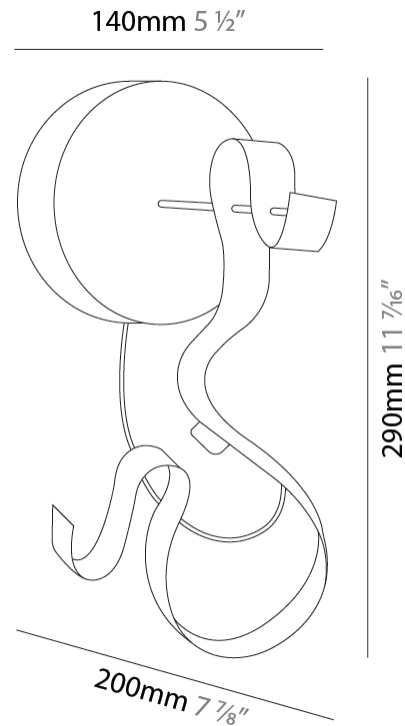

SCROLL SURFACE

D133130-

base number Finish
Options

PROJECT
TYPE
SPECIFIER
QUANTITY
DATE

1. To build a product code in our configurator select the specify button on the base model # product page
2. To build a manual product code on this datasheet choose from the options listed below in blue font and add the suffix to the base model #

GENERAL

Series: Scroll
Partner: Knikerboker
Division: Design
Installation: Surface
Product Type: Wall Surface
Mounting Location: Wall
Light Distribution: Indirect

PHYSICAL

Shape: Curves
Length (mm): 140
Length (in): 5 1/2
Width (mm): 90
Width (in): 3 9/16
Height (mm): 240
Height (in): 9 7/16
Fixture Finish: EWH / EBK / MAN / COF / PRD / SLF / GLF / CLF / BRL
Fixture Material: Aluminum

ELECTRICAL

Lamp Type: LED
Input Wattage (W): 2
Dimming: Non-Dimming / Phase Dimming (120vac Only)
Driver Included: Yes
Driver Location: Integrated
Driver Type: Constant Current - Universal
Driver Class: Class 2
Input Voltage (V): 120 - 277
Constant Current (MA): 500

LED

Color Temperature (°K): 3000
Max. Delivered Lumen (lm): 280
CRI: >85 CRI
Lamp Life (hrs): 50000

OPTICAL

RATINGS AND CERTIFICATIONS

Certified By: Certified for North American Standards
IP rating: IP20