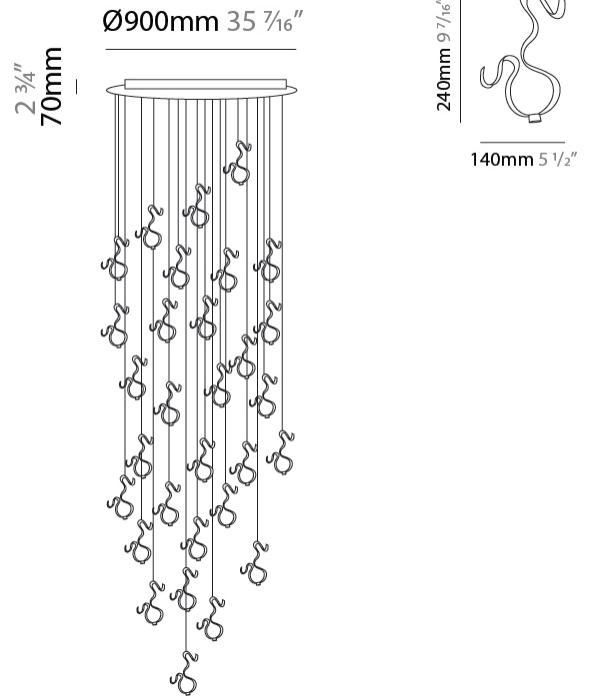

SCROLL SUSPENSION

D131580-

base number Finish
Options

1. To build a product code in our configurator select the specify button on the base model # product page
2. To build a manual product code on this datasheet choose from the options listed below in blue font and add the suffix to the base model #

GENERAL

Series: Scroll
Partner: Knikerboker
Division: Design
Installation: Suspension
Product Type: Pendant
Mounting Location: Ceiling
Light Distribution: Indirect

PHYSICAL

Shape: Curves
Diameter (mm): 900
Diameter (in): 35 7/16
Height (mm): 1500
Height (in): 59 1/16
Fixture Finish: EWH / EBK / MAN / COF / PRD / SLF / GLF / CLF / BRL
Fixture Material: Aluminum

ELECTRICAL

Lamp Type: LED
Input Wattage (W): 72
Dimming: Non-Dimming / Phase Dimming (120vac Only)
Driver Included: Yes
Driver Location: Integrated
Driver Type: Constant Current - Universal
Driver Class: Class 2
Input Voltage (V): 120 - 277
Constant Current (MA): 500

LED

Color Temperature (°K): 3000
Max. Delivered Lumen (lm): 22400
CRI: >85 CRI
Lamp Life (hrs): 50000

OPTICAL

RATINGS AND CERTIFICATIONS

Certified By: Certified for North American Standards
IP rating: IP20

PROJECT
TYPE
SPECIFIER
QUANTITY
DATE