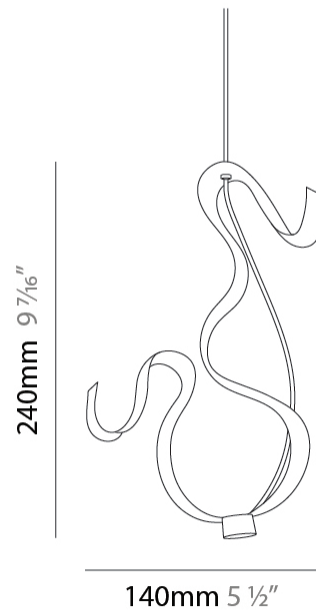

SCROLL SUSPENSION

D131574-

base number Finish
Options

1. To build a product code in our configurator select the specify button on the base model # product page
2. To build a manual product code on this datasheet choose from the options listed below in blue font and add the suffix to the base model #

GENERAL

Series: Scroll
Partner: Knikerboker
Division: Design
Installation: Suspension
Product Type: Pendant
Mounting Location: Ceiling
Light Distribution: Indirect

PHYSICAL

Shape: Curves
Length (mm): 140
Length (in): 5 1/2
Width (mm): 90
Width (in): 3 7/16
Height (mm): 240
Height (in): 9 7/16
Fixture Finish: EWH / EBK / MAN / COF / PRD / SLF / GLF / CLF / BRL
Fixture Material: Aluminum

ELECTRICAL

Lamp Type: LED
Input Wattage (W): 2
Dimming: Non-Dimming / Phase Dimming (120vac Only)
Driver Included: Yes
Driver Location: Integrated
Driver Type: Constant Current - Universal
Driver Class: Class 2
Input Voltage (V): 120 - 277
Constant Current (MA): 500

LED

Color Temperature (°K): 3000
Max. Delivered Lumen (lm): 280
CRI: >85 CRI
Lamp Life (hrs): 50000

OPTICAL

RATINGS AND CERTIFICATIONS

Certified By: Certified for North American Standards
IP rating: IP20

PROJECT
TYPE
SPECIFIER
QUANTITY
DATE