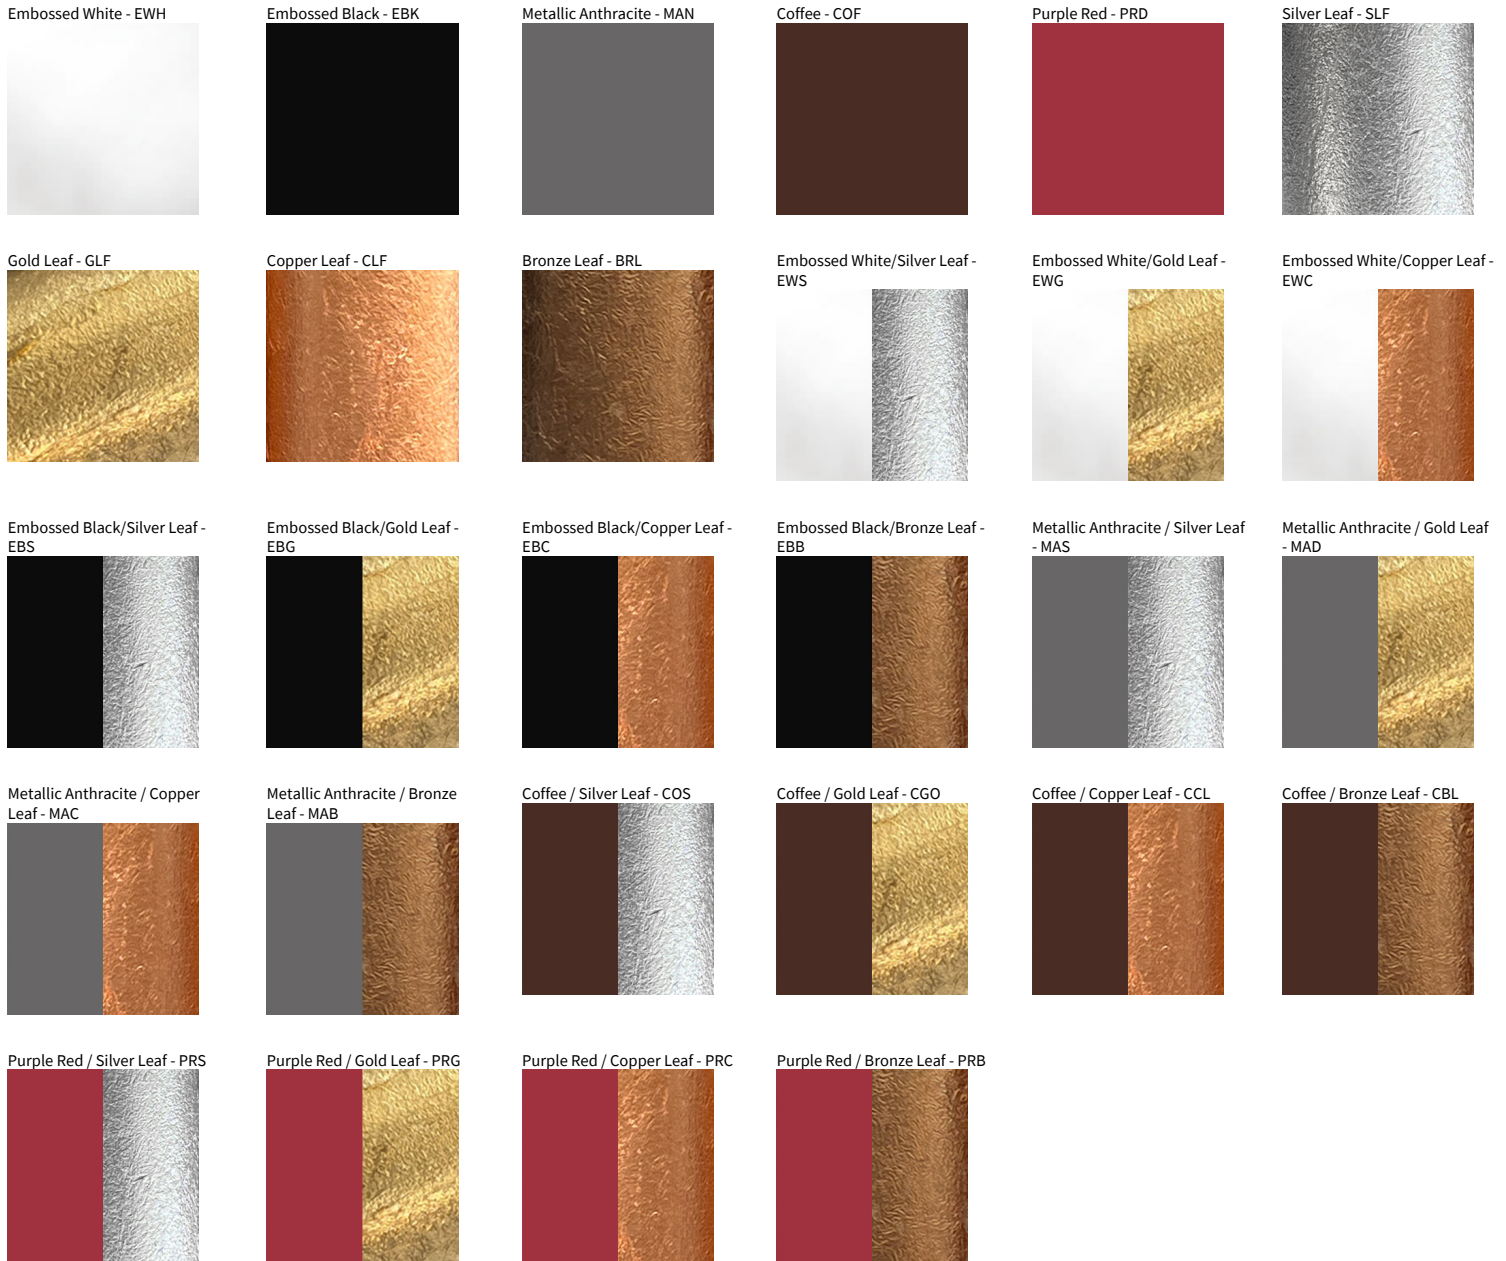

QUANTITY

DATE

D

SCROLL COLOR FINISH CHART

PROJECT
TYPE
SPECIFIER
QUANTITY
DATE

Fixture Finish

Digital: Not all screens are calibrated the same, and therefore, colors will appear differently between screens.
Physical: When texture is involved, there will be variations in color, character and tone within a product series and between product families.