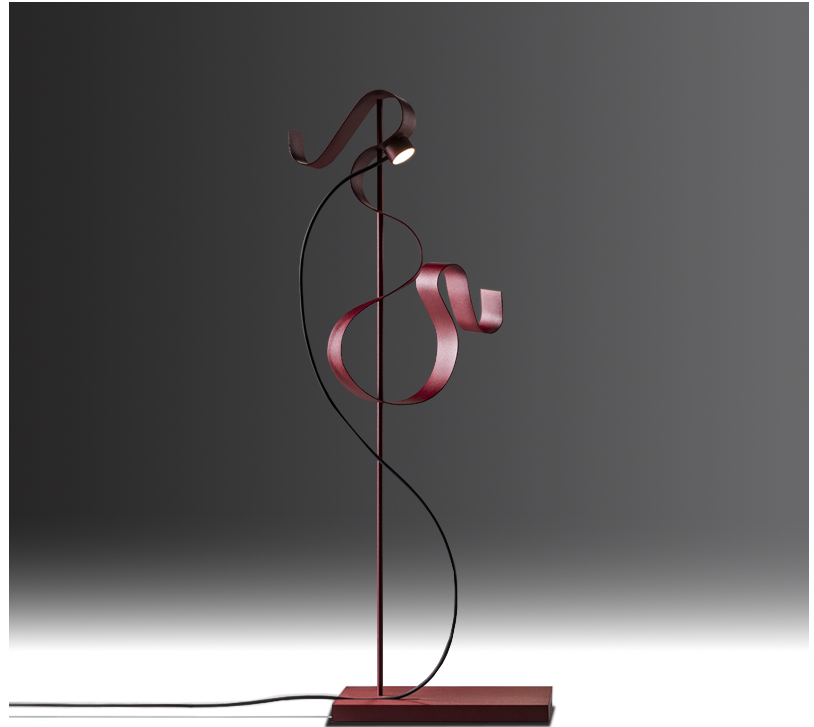

PROJECT	_____
TYPE	_____
SPECIFIER	_____
QUANTITY	_____
DATE	_____

SCROLL PORTABLE

D134170-

base number _____
Finish _____
Options _____

1. To build a product code in our configurator select the specify button on the base model # product page
2. To build a manual product code on this datasheet choose from the options listed below in blue font and add the suffix to the base model #

GENERAL

Series: Scroll
Partner: Knikerboker
Division: Design
Installation: Portable
Product Type: Table
Mounting Location: Table
Light Distribution: Indirect

PHYSICAL

Shape: Curves
Length (mm): 140
Length (in): 5 1/2
Width (mm): 90
Width (in): 3 7/16
Height (mm): 240
Height (in): 9 7/16
Fixture Finish: EWH / EBK / MAN / COF / PRD
Fixture Material: Aluminum

ELECTRICAL

Lamp Type: LED
Input Wattage (W): 2
Dimming: Non-Dimmable
Driver Location: Inline Transformer Plug
Input Voltage (V): 120 - 277

LED

Color Temperature (°K): 3000
Max. Delivered Lumen (lm): 280
CRI: >85 CRI
Lamp Life (hrs): 50000

OPTICAL

RATINGS AND CERTIFICATIONS

Certified By: Certified for North American Standards
IP rating: IP20