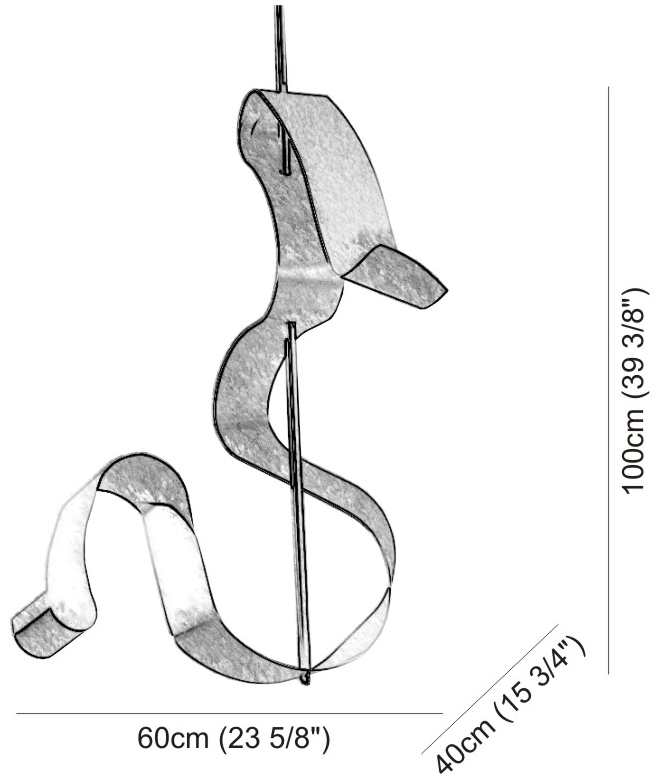

base number   Finish
Options

1. To build a product code in our configurator select the specify button on the base model # product page
2. To build a manual product code on this datasheet choose from the options listed below in blue font and add the suffix to the base model #

GENERAL

Series: Scroll
Partner: Knikerboker
Division: Design
Installation: Suspension
Product Type: Pendant
Mounting Location: Ceiling
Light Distribution: Indirect

PHYSICAL

Shape: Curves
Length (mm): 600
Length (in): 23 5/8
Width (mm): 400
Width (in): 15 3/4
Height (mm): 1000
Height (in): 39 3/8
Fixture Finish: EWH / EBK / MAN / COF / PRD / SLF / GLF / CLF / BRL / EWS / EWG / EWC / EWR / EBS / EBG / EBC / EBC / EBB / MAS / MAD / MAC / MAB / COS / CGO / CCL / CBL / PRS / PRG / PRC / PRB
Fixture Material: Aluminum

ELECTRICAL

Lamp Type: LED
Input Wattage (W): 18
Total Output Wattage (W): 6 + 10
Dimming: 0-10V Dimming
Driver Included: Yes
Driver Location: Integrated
Driver Type: Constant Current + Constant Voltage - 120Vac - Non-dimming
Driver Class: Class 2
Input Voltage (V): 120 - 277
Output Voltage (V): 24
Constant Current (MA): 250
Upon Request: (Not included - see components) Remote: 0-10Vdc dimming / Non-dimming 277Vac

LED

Number of LEDs: 2 x 36 (3W strips) + 1 COB (10W)
Color Temperature (°K): 3000
Max. Delivered Lumen (lm): 1100
CRI: >80 CRI
Lamp Life (hrs): 50000

OPTICAL

RATINGS AND CERTIFICATIONS

Certified By: Certified for North American Standards
IP rating: IP20