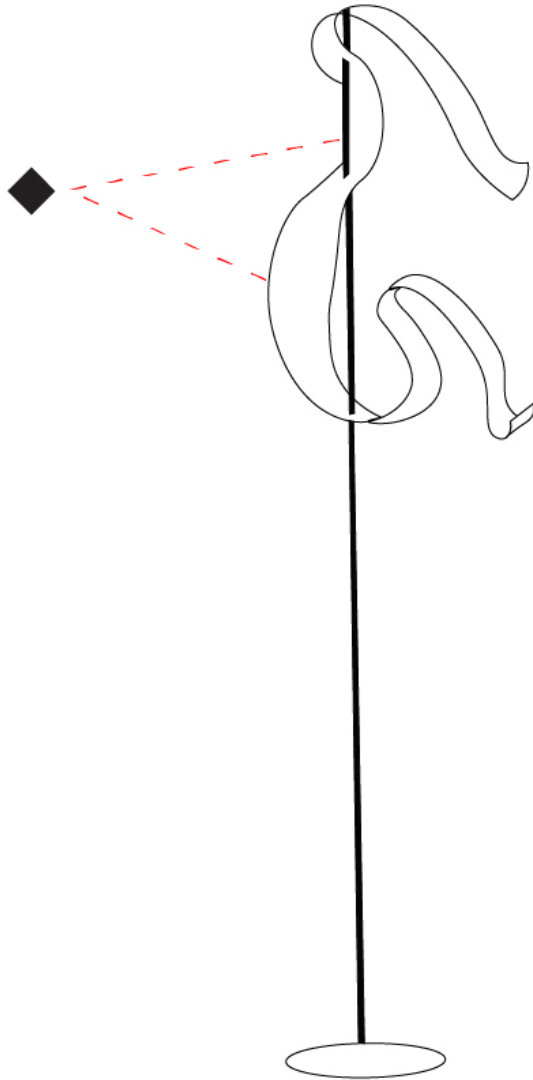

SCROLL PORTABLE

D134050-

PROJECT	_____
TYPE	_____
SPECIFIER	_____
QUANTITY	_____
DATE	_____