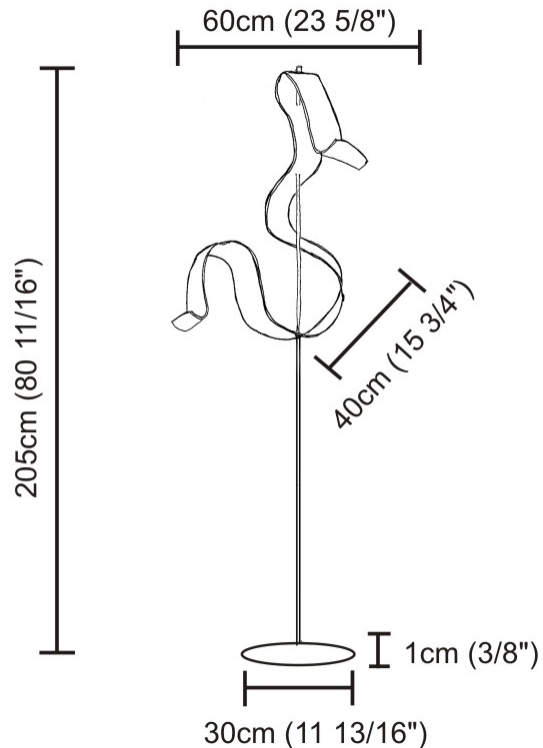

PROJECT	
TYPE	
SPECIFIER	
QUANTITY	
DATE	

SCROLL PORTABLE

D134050-

base number Finish
Options

1. To build a product code in our configurator select the specify button on the base model # product page
2. To build a manual product code on this datasheet choose from the options listed below in blue font and add the suffix to the base model #

GENERAL

Series: Scroll
Partner: Knikerboker
Division: Design
Installation: Portable
Product Type: Floor
Mounting Location: Floor
Light Distribution: Indirect

PHYSICAL

Shape: Abstract
Length (mm): 600
Length (in): 23 5/8
Width (mm): 400
Width (in): 15 3/4
Height (mm): 2050
Height (in): 80 11/16
Fixture Finish: EWH / EBK / MAN / COF / PRD / SLF / GLF / CLF / BRL / EWS / EWG / EWC / EWR / EBS / EBG / EBC / EBC / EBB / MAS / MAD / MAC / MAB / COS / CGO / CCL / CBL / PRS / PRG / PRC / PRB
Fixture Material: Aluminum
Upon Request: Bolt Down

ELECTRICAL

Lamp Type: LED
Input Wattage (W): 18
Total Output Wattage (W): 16
Max. Wattage Per Lamp (W): 6 + 10
Dimming: Non-Dimmable
Driver Included: Yes
Driver Location: Integrated
Driver Type: Constant Voltage + Constant Current - 120Vac - Non-dimming
Driver Class: Class 2
Input Voltage (V): 120
Output Voltage (V): 24
Constant Current (MA): 250

LED

Number of LEDs: 2 strips + 1 COB
Color Temperature (°K): 3000
Max. Delivered Lumen (lm): 1100
CRI: >80 CRI
Lamp Life (hrs): 50000

OPTICAL

RATINGS AND CERTIFICATIONS

Certified By: Certified for North American Standards
IP rating: IP20