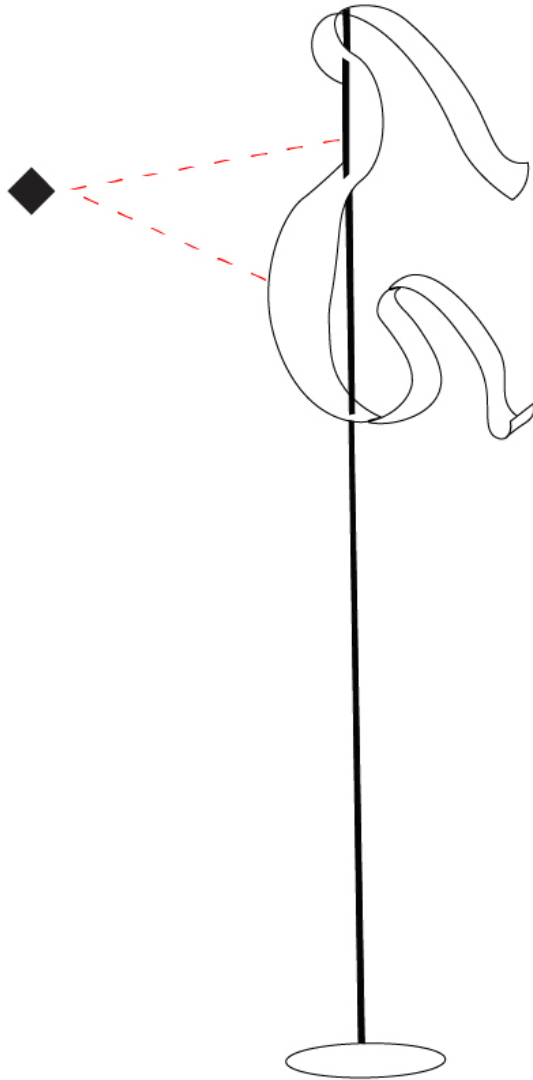

SCROLL PORTABLE

D134050-

PROJECT _____

TYPE _____

SPECIFIER _____

QUANTITY _____

DATE _____

D