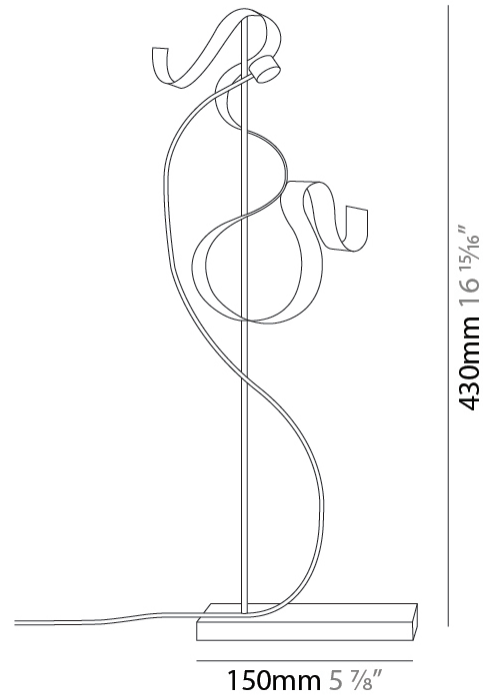

PROJECT	_____
TYPE	_____
SPECIFIER	_____
QUANTITY	_____
DATE	_____

SCROLL PORTABLE

D134170-

base number   Finish
Options

1. To build a product code in our configurator select the specify button on the base model # product page
2. To build a manual product code on this datasheet choose from the options listed below in blue font and add the suffix to the base model #

GENERAL

Series: Scroll
Partner: Knikerboker
Division: Design
Installation: Portable
Product Type: Table
Mounting Location: Table
Light Distribution: Indirect

PHYSICAL

Shape: Curves
Length (mm): 140
Length (in): 5 1/2
Width (mm): 90
Width (in): 3 9/16
Height (mm): 240
Height (in): 9 7/16
Fixture Finish: [EWH / EBK / MAN / COF / PRD](#)
Fixture Material: Aluminum

ELECTRICAL

Lamp Type: LED
Input Wattage (W): 2
Dimming: Non-Dimmable
Driver Location: Inline Transformer Plug
Input Voltage (V): 120 - 277

LED

Color Temperature (°K): 3000
Max. Delivered Lumen (lm): 280
CRI: >85 CRI
Lamp Life (hrs): 50000

OPTICAL

RATINGS AND CERTIFICATIONS

Certified By: Certified for North American Standards
IP rating: IP20