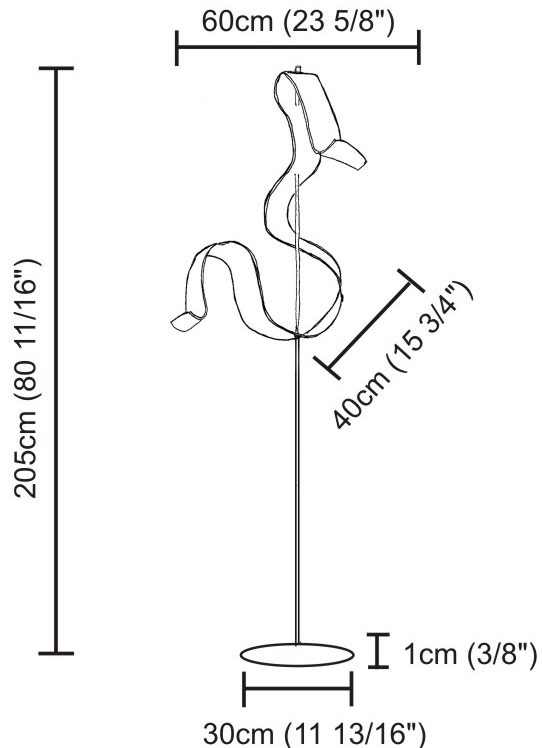

GENERAL

Series: Scroll
 Partner: Knikerboker
 Division: Design
 Installation: Portable
 Product Type: Floor
 Mounting Location: Floor
 Light Distribution: Indirect

PHYSICAL

Shape: Abstract
 Length (mm): 600
 Length (in): 23 5/8
 Width (mm): 400
 Width (in): 15 3/4
 Height (mm): 2050
 Height (in): 80 11/16
 Fixture Finish: EWH / EBK / MAN / COF / PRD / SLF / GLF / CLF / BRL / EWS / EWG / EWC / EWR / EBS / EBG / EBC / EBC / EBB / MAS / MAD / MAC / MAB / COS / CGO / CCL / CBL / PRS / PRG / PRC / PRB
 Fixture Material: Aluminum
 Upon Request: Bolt Down

LED

Number of LEDs: 2 strips + 1 COB
 Color Temperature (°K): 3000
 Max. Delivered Lumen (lm): 1100
 CRI: >80 CRI
 Lamp Life (hrs): 50000

OPTICAL

RATINGS AND CERTIFICATIONS

Certified By: Certified for North American Standards
 IP rating: IP20

GENERAL

Series: Scroll
 Partner: Knikerboker
 Division: Design
 Installation: Portable
 Product Type: Table
 Mounting Location: Table
 Light Distribution: Indirect

PHYSICAL

Shape: Curves
 Length (mm): 140
 Length (in): 5 1/2
 Width (mm): 90
 Width (in): 3 7/16
 Height (mm): 240
 Height (in): 9 7/16
 Fixture Finish: EWH / EBK / MAN / COF / PRD
 Fixture Material: Aluminum