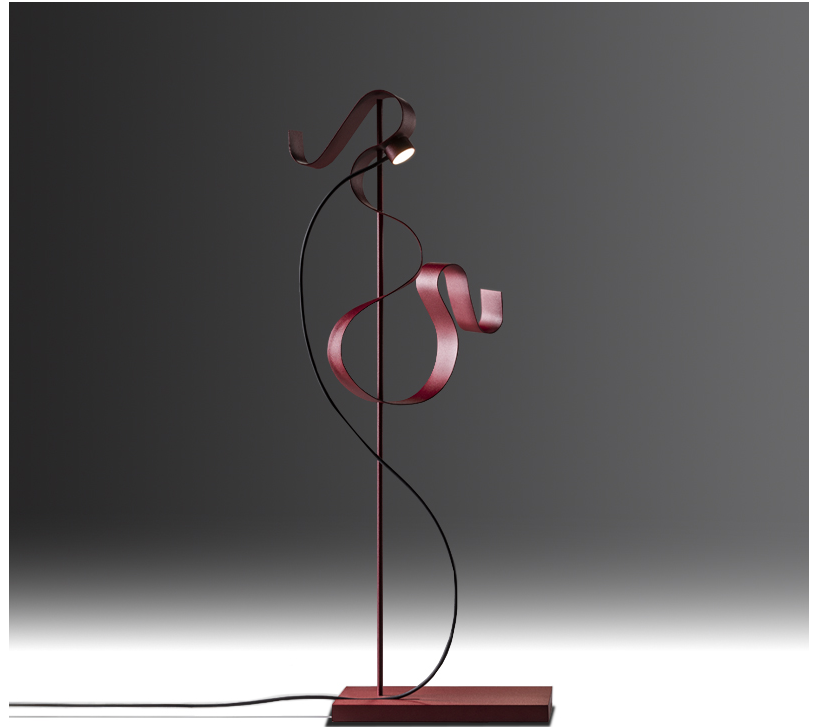

PROJECT	_____
TYPE	_____
SPECIFIER	_____
QUANTITY	_____
DATE	_____

SCROLL PORTABLE

D134170-

base number   Finish
Options

1. To build a product code in our configurator select the specify button on the base model # product page
2. To build a manual product code on this datasheet choose from the options listed below in blue font and add the suffix to the base model #

GENERAL

Series: Scroll
Partner: Knikerboker
Division: Design
Installation: Portable
Product Type: Table
Mounting Location: Table
Light Distribution: Indirect

PHYSICAL

Shape: Curves
Length (mm): 140
Length (in): 5 1/2
Width (mm): 90
Width (in): 3 9/16
Height (mm): 240
Height (in): 9 7/16
Fixture Finish: [EWH / EBK / MAN / COF / PRD](#)
Fixture Material: Aluminum

ELECTRICAL

Lamp Type: LED
Input Wattage (W): 2
Dimming: Non-Dimmable
Driver Location: Inline Transformer Plug
Input Voltage (V): 120 - 277

LED

Color Temperature (°K): 3000
Max. Delivered Lumen (lm): 280
CRI: >85 CRI
Lamp Life (hrs): 50000

OPTICAL

RATINGS AND CERTIFICATIONS

Certified By: Certified for North American Standards
IP rating: IP20