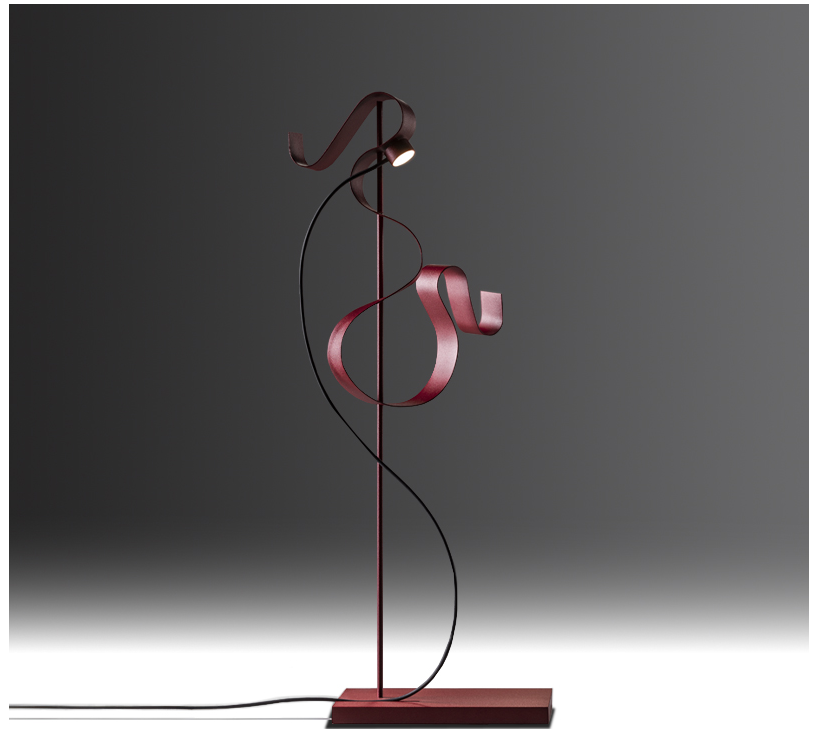

PROJECT	_____
TYPE	_____
SPECIFIER	_____
QUANTITY	_____
DATE	_____

SCROLL PORTABLE

D134170-

base number _____
Finish _____
Options _____

1. To build a product code in our configurator select the specify button on the base model # product page
2. To build a manual product code on this datasheet choose from the options listed below in blue font and add the suffix to the base model #

GENERAL

Series: Scroll
Partner: Knikerboker
Division: Design
Installation: Portable
Product Type: Table
Mounting Location: Table
Light Distribution: Indirect

PHYSICAL

Shape: Curves
Length (mm): 140
Length (in): 5 1/2
Width (mm): 90
Width (in): 3 7/16
Height (mm): 240
Height (in): 9 7/16
Fixture Finish: EWH / EBK / MAN / COF / PRD
Fixture Material: Aluminum

ELECTRICAL

Lamp Type: LED
Input Wattage (W): 2
Dimming: Non-Dimmable
Driver Location: Inline Transformer Plug
Input Voltage (V): 120 - 277

LED

Color Temperature (°K): 3000
Max. Delivered Lumen (lm): 280
CRI: >85 CRI
Lamp Life (hrs): 50000

OPTICAL

RATINGS AND CERTIFICATIONS

Certified By: Certified for North American Standards
IP rating: IP20