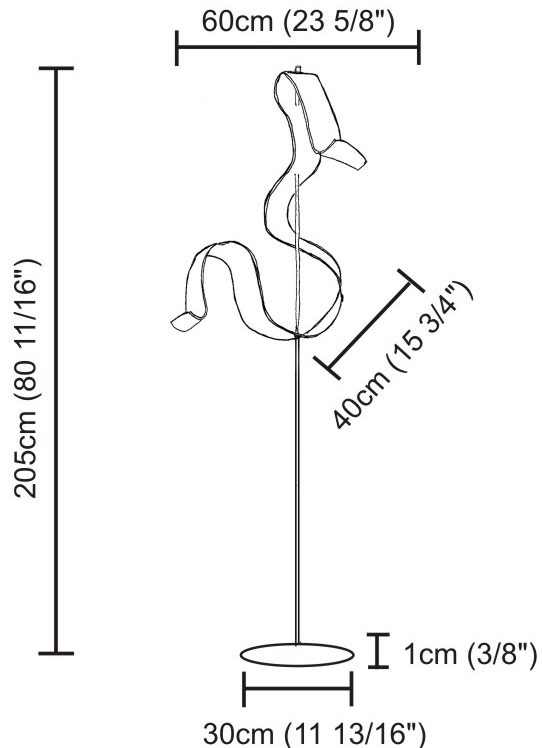

GENERAL

Series: Scroll
 Partner: Knikerboker
 Division: Design
 Installation: Portable
 Product Type: Floor
 Mounting Location: Floor
 Light Distribution: Indirect

PHYSICAL

Shape: Abstract
 Length (mm): 600
 Length (in): 23 5/8
 Width (mm): 400
 Width (in): 15 3/4
 Height (mm): 2050
 Height (in): 80 11/16
 Fixture Finish: EWH / EBK / MAN / COF / PRD / SLF / GLF / CLF / BRL / EWS / EWG / EWC / EWR / EBS / EBG / EBC / EBC / EBB / MAS / MAD / MAC / MAB / COS / CGO / CCL / CBL / PRS / PRG / PRC / PRB
 Fixture Material: Aluminum
 Upon Request: Bolt Down

LED

Number of LEDs: 2 strips + 1 COB
 Color Temperature (°K): 3000
 Max. Delivered Lumen (lm): 1100
 CRI: >80 CRI
 Lamp Life (hrs): 50000

OPTICAL

RATINGS AND CERTIFICATIONS

Certified By: Certified for North American Standards
 IP rating: IP20

GENERAL

Series: Scroll
 Partner: Knikerboker
 Division: Design
 Installation: Portable
 Product Type: Table
 Mounting Location: Table
 Light Distribution: Indirect

PHYSICAL

Shape: Curves
 Length (mm): 140
 Length (in): 5 1/2
 Width (mm): 90
 Width (in): 3 9/16
 Height (mm): 240
 Height (in): 9 7/16
 Fixture Finish: [EWH / EBK / MAN / COF / PRD](#)
 Fixture Material: Aluminum