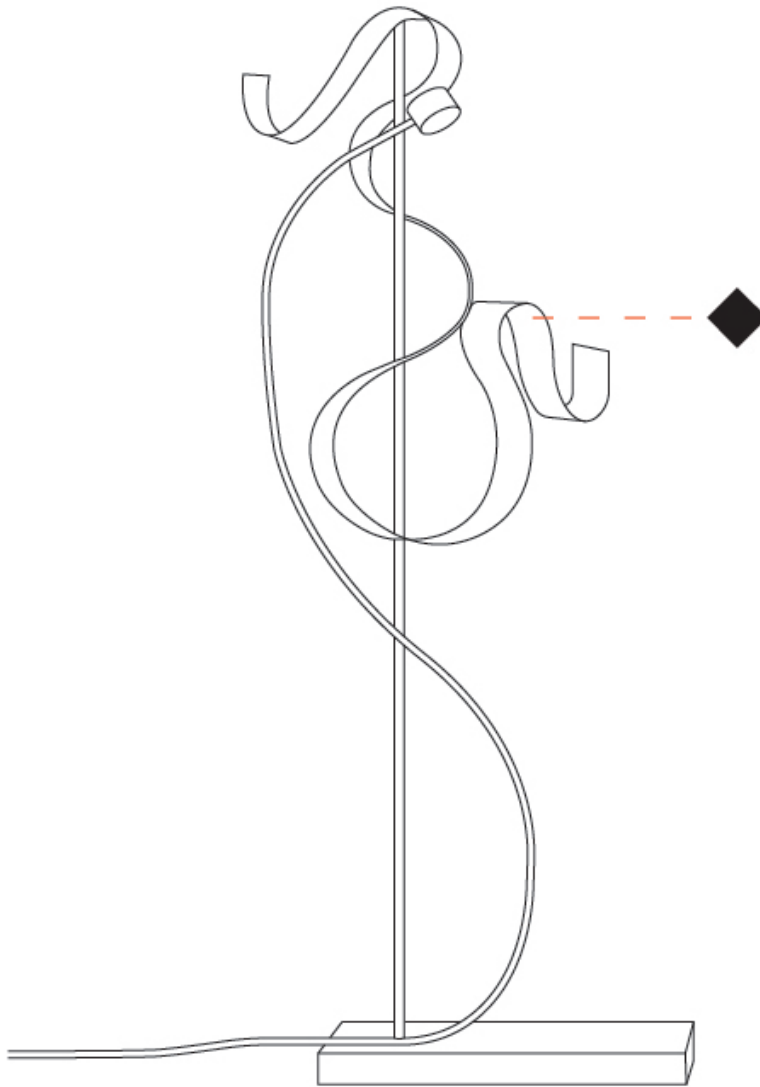

SCROLL PORTABLE

D134170-

PROJECT _____

TYPE _____

SPECIFIER _____

QUANTITY _____

DATE _____

D