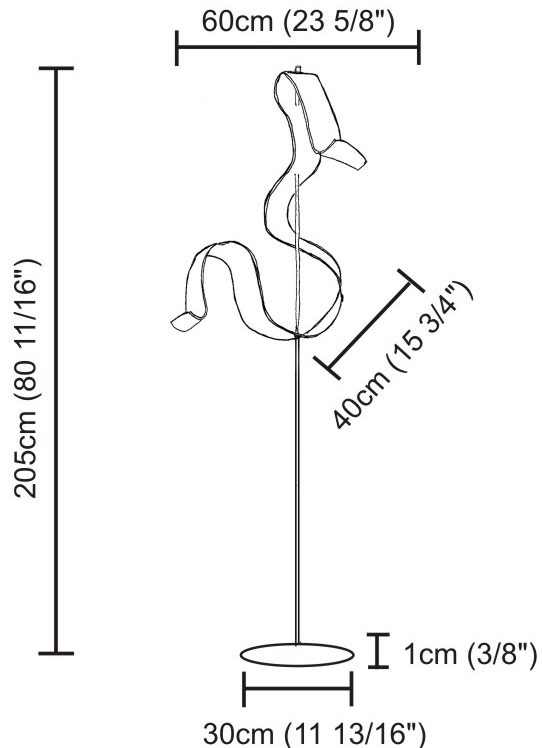

GENERAL

Series: Scroll
 Partner: Knikerboker
 Division: Design
 Installation: Portable
 Product Type: Floor
 Mounting Location: Floor
 Light Distribution: Indirect

PHYSICAL

Shape: Abstract
 Length (mm): 600
 Length (in): 23 5/8
 Width (mm): 400
 Width (in): 15 3/4
 Height (mm): 2050
 Height (in): 80 11/16
 Fixture Finish: EWH / EBK / MAN / COF / PRD / SLF / GLF / CLF / BRL / EWS / EWG / EWC / EWR / EBS / EBG / EBC / EBC / EBB / MAS / MAD / MAC / MAB / COS / CGO / CCL / CBL / PRS / PRG / PRC / PRB
 Fixture Material: Aluminum
 Upon Request: Bolt Down

LED

Number of LEDs: 2 strips + 1 COB
 Color Temperature (°K): 3000
 Max. Delivered Lumen (lm): 1100
 CRI: >80 CRI
 Lamp Life (hrs): 50000

OPTICAL

RATINGS AND CERTIFICATIONS

Certified By: Certified for North American Standards
 IP rating: IP20

GENERAL

Series: Scroll
 Partner: Knikerboker
 Division: Design
 Installation: Portable
 Product Type: Table
 Mounting Location: Table
 Light Distribution: Indirect

PHYSICAL

Shape: Curves
 Length (mm): 140
 Length (in): 5 1/2
 Width (mm): 90
 Width (in): 3 9/16
 Height (mm): 240
 Height (in): 9 7/16
 Fixture Finish: EWH / EBK / MAN / COF / PRD
 Fixture Material: Aluminum