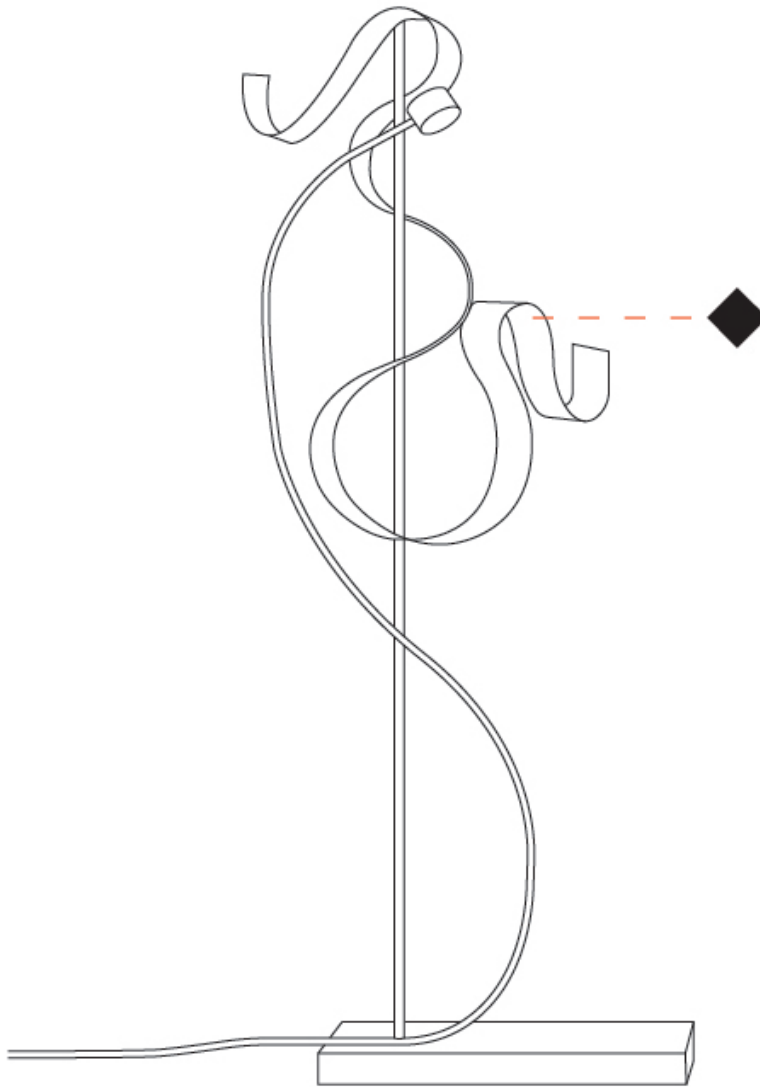

SCROLL PORTABLE

D134170-

PROJECT	_____
TYPE	_____
SPECIFIER	_____
QUANTITY	_____
DATE	_____

D