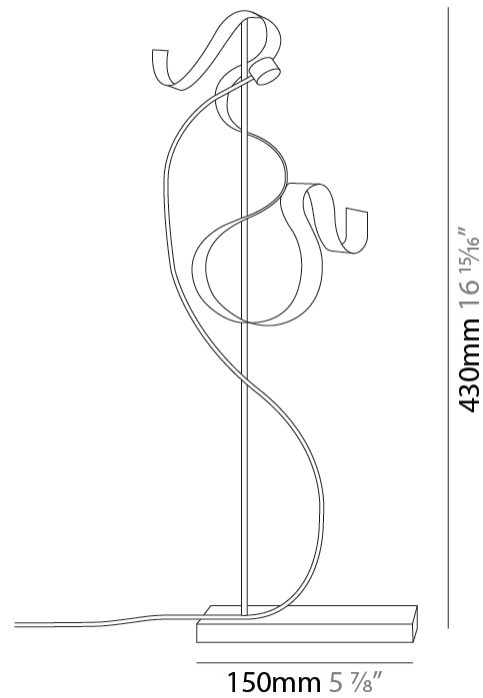

PROJECT	_____
TYPE	_____
SPECIFIER	_____
QUANTITY	_____
DATE	_____

SCROLL PORTABLE

D134170-

base number _____
Finish _____
Options _____

1. To build a product code in our configurator select the specify button on the base model # product page
2. To build a manual product code on this datasheet choose from the options listed below in blue font and add the suffix to the base model #

GENERAL

Series: Scroll
Partner: Knikerboker
Division: Design
Installation: Portable
Product Type: Table
Mounting Location: Table
Light Distribution: Indirect

PHYSICAL

Shape: Curves
Length (mm): 140
Length (in): 5 1/2
Width (mm): 90
Width (in): 3 7/16
Height (mm): 240
Height (in): 9 7/16
Fixture Finish: EWH / EBK / MAN / COF / PRD
Fixture Material: Aluminum

ELECTRICAL

Lamp Type: LED
Input Wattage (W): 2
Dimming: Non-Dimmable
Driver Location: Inline Transformer Plug
Input Voltage (V): 120 - 277

LED

Color Temperature (°K): 3000
Max. Delivered Lumen (lm): 280
CRI: >85 CRI
Lamp Life (hrs): 50000

OPTICAL

RATINGS AND CERTIFICATIONS

Certified By: Certified for North American Standards
IP rating: IP20