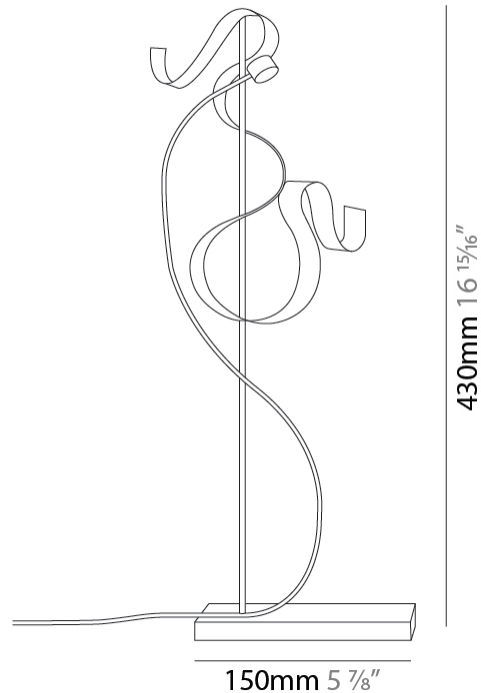

PROJECT	_____
TYPE	_____
SPECIFIER	_____
QUANTITY	_____
DATE	_____

SCROLL PORTABLE

D134170-

base number _____
Finish _____
Options _____

1. To build a product code in our configurator select the specify button on the base model # product page
2. To build a manual product code on this datasheet choose from the options listed below in blue font and add the suffix to the base model #

GENERAL

Series: Scroll
Partner: Knikerboker
Division: Design
Installation: Portable
Product Type: Table
Mounting Location: Table
Light Distribution: Indirect

PHYSICAL

Shape: Curves
Length (mm): 140
Length (in): 5 1/2
Width (mm): 90
Width (in): 3 9/16
Height (mm): 240
Height (in): 9 7/16
Fixture Finish: EWH / EBK / MAN / COF / PRD
Fixture Material: Aluminum

ELECTRICAL

Lamp Type: LED
Input Wattage (W): 2
Dimming: Non-Dimmable
Driver Location: Inline Transformer Plug
Input Voltage (V): 120 - 277

LED

Color Temperature (°K): 3000
Max. Delivered Lumen (lm): 280
CRI: >85 CRI
Lamp Life (hrs): 50000

OPTICAL

RATINGS AND CERTIFICATIONS

Certified By: Certified for North American Standards
IP rating: IP20