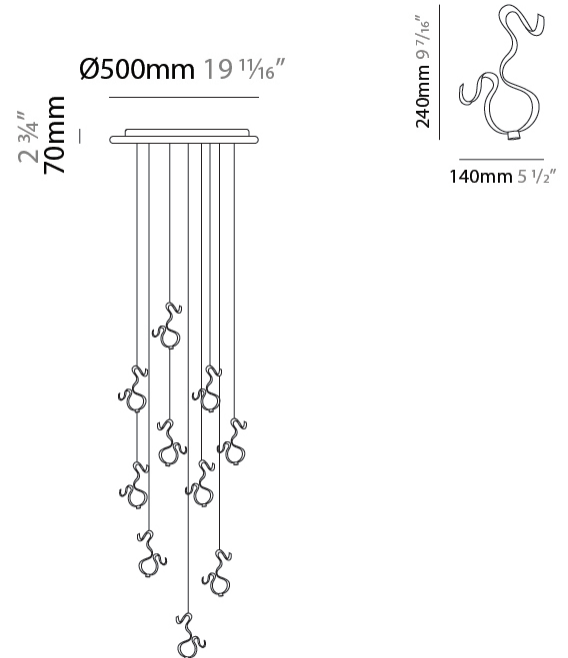

SCROLL SUSPENSION

D131575-

base number Finish
Options

PROJECT
TYPE
SPECIFIER
QUANTITY
DATE

1. To build a product code in our configurator select the specify button on the base model # product page
2. To build a manual product code on this datasheet choose from the options listed below in blue font and add the suffix to the base model #

GENERAL

Series: Scroll
Partner: Knikerboker
Division: Design
Installation: Suspension
Product Type: Pendant
Mounting Location: Ceiling
Light Distribution: Indirect

PHYSICAL

Shape: Curves
Diameter (mm): 500
Diameter (in): 19 1/16
Height (mm): 1500
Height (in): 59 1/16
Fixture Finish: EWH / EBK / MAN / COF / PRD / SLF / GLF / CLF / BRL
Fixture Material: Aluminum

ELECTRICAL

Lamp Type: LED
Input Wattage (W): 20
Dimming: Non-Dimming / Phase Dimming (120vac Only)
Driver Included: Yes
Driver Location: Integrated
Driver Type: Constant Current - Universal
Driver Class: Class 2
Input Voltage (V): 120 - 277
Constant Current (MA): 500

LED

Color Temperature (°K): 3000
Max. Delivered Lumen (lm): 8400
CRI: >85 CRI
Lamp Life (hrs): 50000

OPTICAL

RATINGS AND CERTIFICATIONS

Certified By: Certified for North American Standards
IP rating: IP20