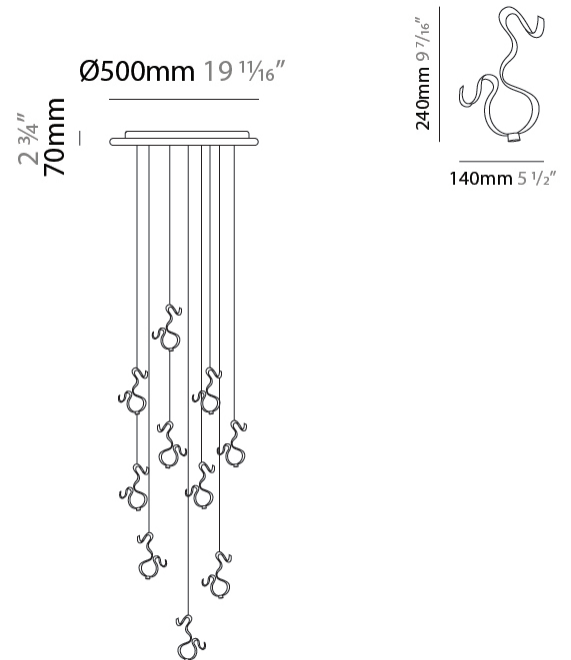

SCROLL SUSPENSION

D131576-

base number Finish
Options

1. To build a product code in our configurator select the specify button on the base model # product page
2. To build a manual product code on this datasheet choose from the options listed below in blue font and add the suffix to the base model #

GENERAL

Series: Scroll
Partner: Knikerboker
Division: Design
Installation: Suspension
Product Type: Pendant
Mounting Location: Ceiling
Light Distribution: Indirect

PHYSICAL

Shape: Curves
Diameter (mm): 500
Diameter (in): 19 11/16
Height (mm): 1500
Height (in): 59 1/16
Fixture Finish: EWH / EBK / MAN / COF / PRD / SLF / GLF / CLF / BRL
Fixture Material: Aluminum

ELECTRICAL

Lamp Type: LED
Input Wattage (W): 32
Dimming: Non-Dimming / Phase Dimming (120vac Only)
Driver Included: Yes
Driver Location: Integrated
Driver Type: Constant Current - Universal
Driver Class: Class 2
Input Voltage (V): 120 - 277
Constant Current (MA): 500

LED

Color Temperature (°K): 3000
Max. Delivered Lumen (lm): 8400
CRI: >85 CRI
Lamp Life (hrs): 50000

OPTICAL

RATINGS AND CERTIFICATIONS

Certified By: Certified for North American Standards
IP rating: IP20

PROJECT
TYPE
SPECIFIER
QUANTITY
DATE