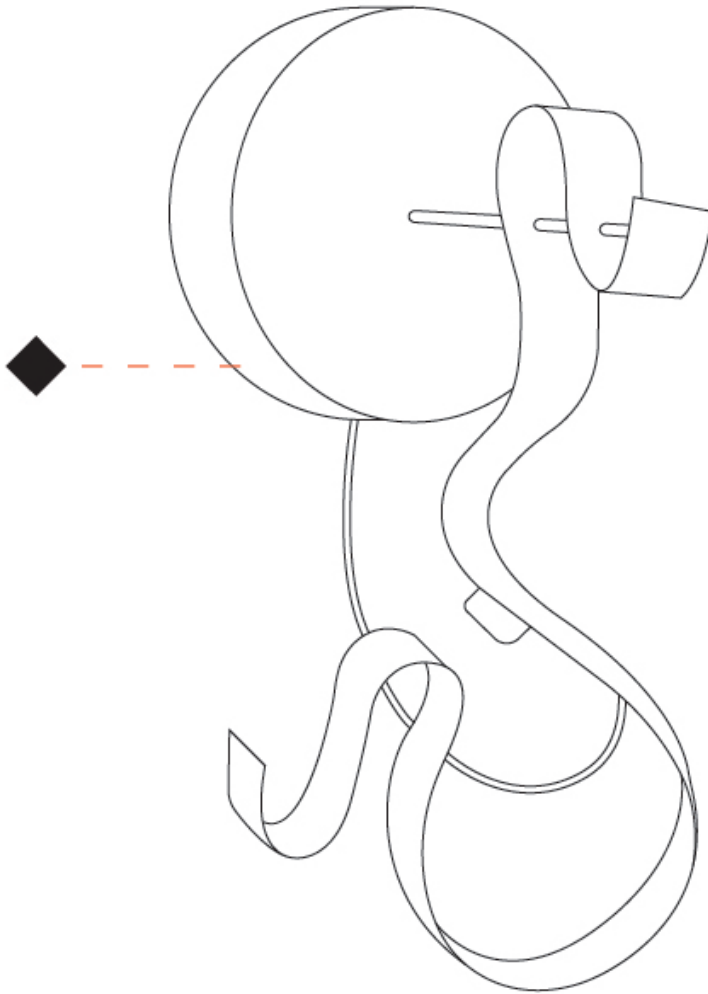

SCROLL SURFACE

D133130-

PROJECT _____

TYPE _____

SPECIFIER _____

QUANTITY _____

DATE _____

D