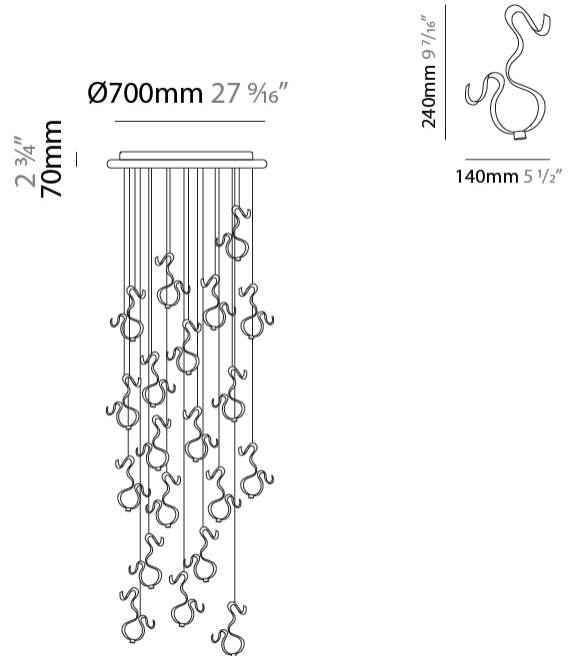

SCROLL SUSPENSION

D131578-

base number Finish
Options

1. To build a product code in our configurator select the specify button on the base model # product page
2. To build a manual product code on this datasheet choose from the options listed below in blue font and add the suffix to the base model #

GENERAL

Series: Scroll
Partner: Knikerboker
Division: Design
Installation: Suspension
Product Type: Pendant
Mounting Location: Ceiling
Light Distribution: Indirect

PHYSICAL

Shape: Curves
Diameter (mm): 700
Diameter (in): 27 ⁹/₁₆
Height (mm): 1500
Height (in): 59 ¹/₁₆
Fixture Finish: EWH / EBK / MAN / COF / PRD / SLF / GLF / CLF / BRL
Fixture Material: Aluminum

ELECTRICAL

Lamp Type: LED
Input Wattage (W): 52
Dimming: Non-Dimming / Phase Dimming (120vac Only)
Driver Included: Yes
Driver Location: Integrated
Driver Type: Constant Current - Universal
Driver Class: Class 2
Input Voltage (V): 120 - 277
Constant Current (MA): 500

LED

Color Temperature (°K): 3000
Max. Delivered Lumen (lm): 16800
CRI: >85 CRI
Lamp Life (hrs): 50000

OPTICAL

RATINGS AND CERTIFICATIONS

Certified By: Certified for North American Standards
IP rating: IP20

PROJECT
TYPE
SPECIFIER
QUANTITY
DATE