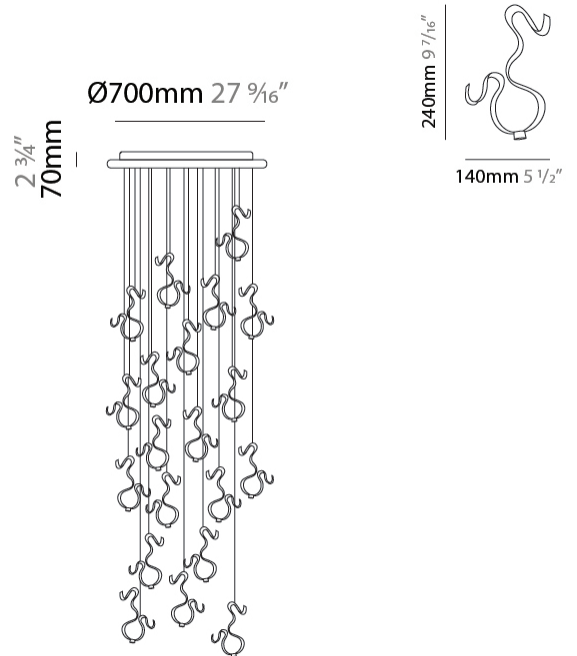

SCROLL SUSPENSION

D131577-

base number Finish
Options

1. To build a product code in our configurator select the specify button on the base model # product page
2. To build a manual product code on this datasheet choose from the options listed below in blue font and add the suffix to the base model #

GENERAL

Series: Scroll
Partner: Knikerboker
Division: Design
Installation: Suspension
Product Type: Pendant
Mounting Location: Ceiling
Light Distribution: Indirect

PHYSICAL

Shape: Curves
Diameter (mm): 700
Diameter (in): 27 ⁹/₁₆
Height (mm): 1500
Height (in): 59 ¹/₁₆
Fixture Finish: EWH / EBK / MAN / COF / PRD / SLF / GLF / CLF / BRL
Fixture Material: Aluminum

ELECTRICAL

Lamp Type: LED
Input Wattage (W): 40
Dimming: Non-Dimming / Phase Dimming (120vac Only)
Driver Included: Yes
Driver Location: Integrated
Driver Type: Constant Current - Universal
Driver Class: Class 2
Input Voltage (V): 120 - 277
Constant Current (MA): 500

LED

Color Temperature (°K): 3000
Max. Delivered Lumen (lm): 8400
CRI: >85 CRI
Lamp Life (hrs): 50000

OPTICAL

RATINGS AND CERTIFICATIONS

Certified By: Certified for North American Standards
IP rating: IP20

PROJECT
TYPE
SPECIFIER
QUANTITY
DATE