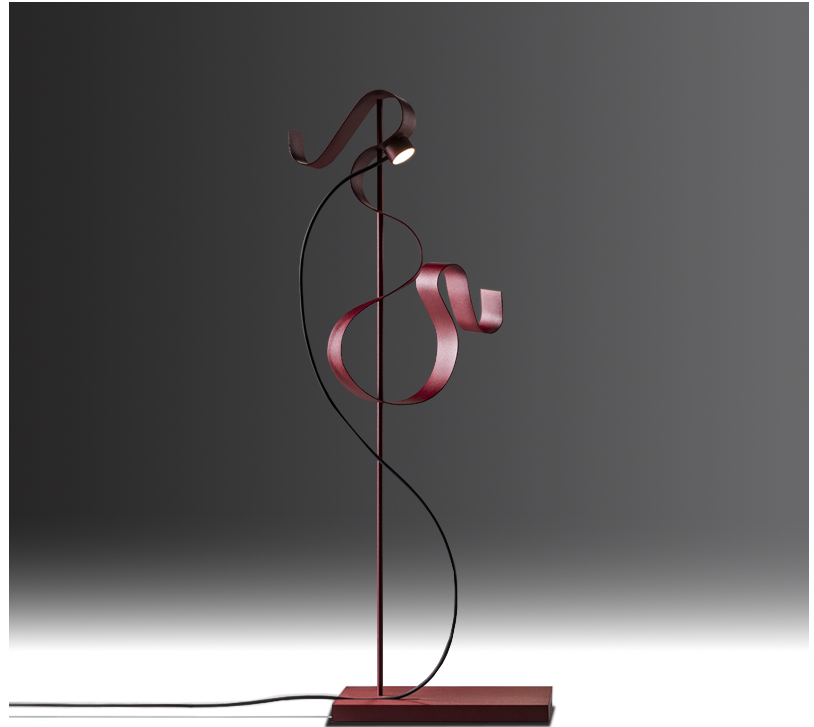

PROJECT	_____
TYPE	_____
SPECIFIER	_____
QUANTITY	_____
DATE	_____

SCROLL PORTABLE

D134170-

base number _____
Finish _____
Options _____

1. To build a product code in our configurator select the specify button on the base model # product page
2. To build a manual product code on this datasheet choose from the options listed below in blue font and add the suffix to the base model #

GENERAL

Series: Scroll
Partner: Knikerboker
Division: Design
Installation: Portable
Product Type: Table
Mounting Location: Table
Light Distribution: Indirect

PHYSICAL

Shape: Curves
Length (mm): 140
Length (in): 5 1/2
Width (mm): 90
Width (in): 3 9/16
Height (mm): 240
Height (in): 9 7/16
Fixture Finish: EWH / EBK / MAN / COF / PRD
Fixture Material: Aluminum

ELECTRICAL

Lamp Type: LED
Input Wattage (W): 2
Dimming: Non-Dimmable
Driver Location: Inline Transformer Plug
Input Voltage (V): 120 - 277

LED

Color Temperature (°K): 3000
Max. Delivered Lumen (lm): 280
CRI: >85 CRI
Lamp Life (hrs): 50000

OPTICAL

RATINGS AND CERTIFICATIONS

Certified By: Certified for North American Standards
IP rating: IP20