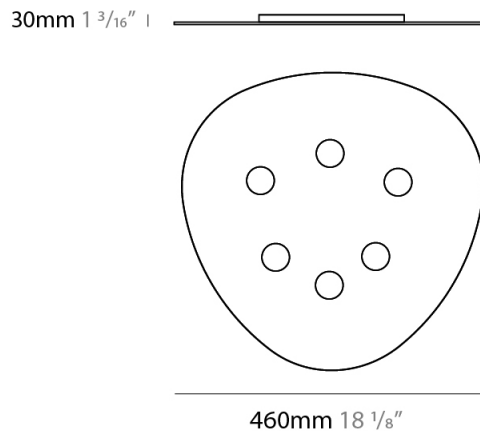

PROJECT	_____
TYPE	_____
SPECIFIER	_____
QUANTITY	_____
DATE	_____

SCUDO SURFACE

D42029-

base number   Finish
Options

1. To build a product code in our configurator select the specify button on the base model # product page
2. To build a manual product code on this datasheet choose from the options listed below in blue font and add the suffix to the base model #

GENERAL

Series: Scudo _____
Partner: Icone _____
Division: Design _____
Installation: Surface _____
Product Type: Ceiling Surface _____
Mounting Location: Ceiling _____
Light Distribution: Direct _____

PHYSICAL

Shape: Oblong _____
Diameter (mm): 460 _____
Diameter (in): 18 3/8 _____
Height (mm): 30 _____
Height (in): 1 3/16 _____
Fixture Finish: WHI / BLK / GRY / GLF / SLF _____
Fixture Material: Aluminum _____

ELECTRICAL

Lamp Type: LED _____
Total Output Wattage (W): 47 _____
Dimming: Electronic Low Voltage Dimming _____
Input Voltage (V): 120Vac Direct Line _____

LED

Number of LEDs: 6 _____
Color Temperature (°K): 3000 _____
Nominal Lumen (lm): 2100 _____
CRI: >90 CRI _____
Lamp Life (hrs): 50000 _____

OPTICAL

RATINGS AND CERTIFICATIONS

Certified By: Certified for North American Standards _____
IP rating: IP20 _____