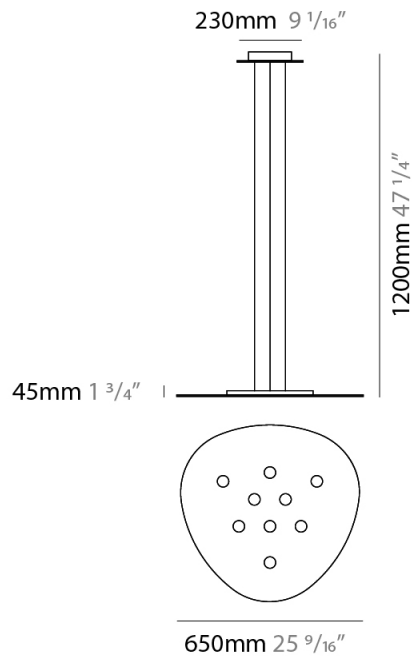

PROJECT _____
TYPE _____
SPECIFIER _____
QUANTITY _____
DATE _____

SCUDO SUSPENSION

D41030-

base number _____
Finish Options _____

1. To build a product code in our configurator select the specify button on the base model # product page
2. To build a manual product code on this datasheet choose from the options listed below in blue font and add the suffix to the base model #

GENERAL

Series: Scudo _____
Partner: Icone _____
Division: Design _____
Installation: Suspension _____
Product Type: Pendant _____
Mounting Location: Ceiling _____
Light Distribution: Direct _____

PHYSICAL

Shape: Oblong _____
Diameter (mm): 650 _____
Diameter (in): 25 ⁹/₁₆ _____
Max. Overall Height (mm): 1200 _____
Max. Overall Height (in): 47 ¹/₄ _____
Fixture Finish: WHI / BLK / GRY / GLF / SLF _____
Fixture Material: Aluminum _____

ELECTRICAL

Lamp Type: LED _____
Total Output Wattage (W): 57 _____
Dimming: Electronic Low Voltage Dimming _____
Input Voltage (V): 120Vac Direct Line _____

LED

Number of LEDs: Dir 9 + Ind 1 _____
Color Temperature (°K): 3000 _____
Nominal Lumen (lm): 4500 _____
CRI: >90 CRI _____
Lamp Life (hrs): 50000 _____

OPTICAL

RATINGS AND CERTIFICATIONS

Certified By: Certified for North American Standards _____
IP rating: IP20 _____