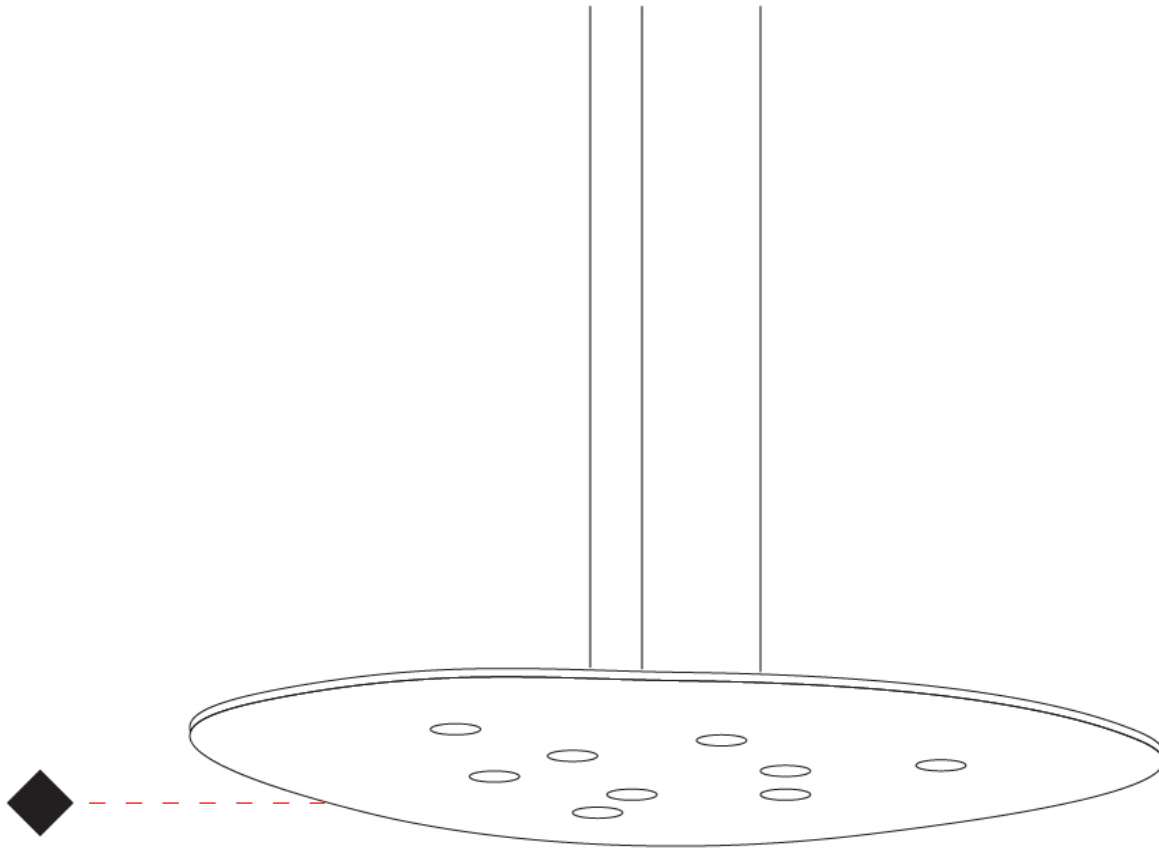

SCUDO SUSPENSION

D41030- : D41030-GRY

PROJECT

TYPE

SPECIFIER

QUANTITY

DATE

D