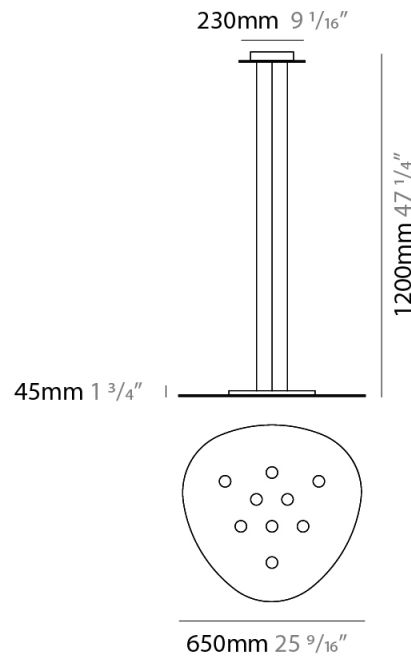

PROJECT _____
TYPE _____
SPECIFIER _____
QUANTITY _____
DATE _____

SCUDO SUSPENSION

D41030-

base number   Finish
Options

1. To build a product code in our configurator select the specify button on the base model # product page
2. To build a manual product code on this datasheet choose from the options listed below in blue font and add the suffix to the base model #

GENERAL

Series: Scudo _____
Brand: Icone _____
Division: Design _____
Mounting Type: Suspension _____
Mounting Location: Ceiling _____
Subcategory: Pendant _____

PHYSICAL

Shape: Oblong _____
Diameter (mm): 650 _____
Diameter (in): 25 ⁹/₁₆ _____
Max. Overall Height (mm): 1200 _____
Max. Overall Height (in): 47 ¹/₄ _____
Light Distribution: Direct / Indirect _____
Fixture Finish: WHI / BLK / GRY / GLF / SLF _____
Fixture Material: Aluminum _____

ELECTRICAL

Lamp Type: LED _____
Total Output Wattage (W): 57 _____
Dimming: Electronic Low Voltage Dimming _____
Input Voltage (V): 120Vac Direct Line _____

LED

Number of LEDs: Dir 9 + Ind 1 _____
Color Temperature (°K): 3000 _____
Nominal Lumen (lm): 4500 _____
CRI: >90 CRI _____
Lamp Life (hrs): 50000 _____

OPTICAL

RATINGS AND CERTIFICATIONS

Certified By: Certified for North American Standards _____
IP rating: IP20 _____