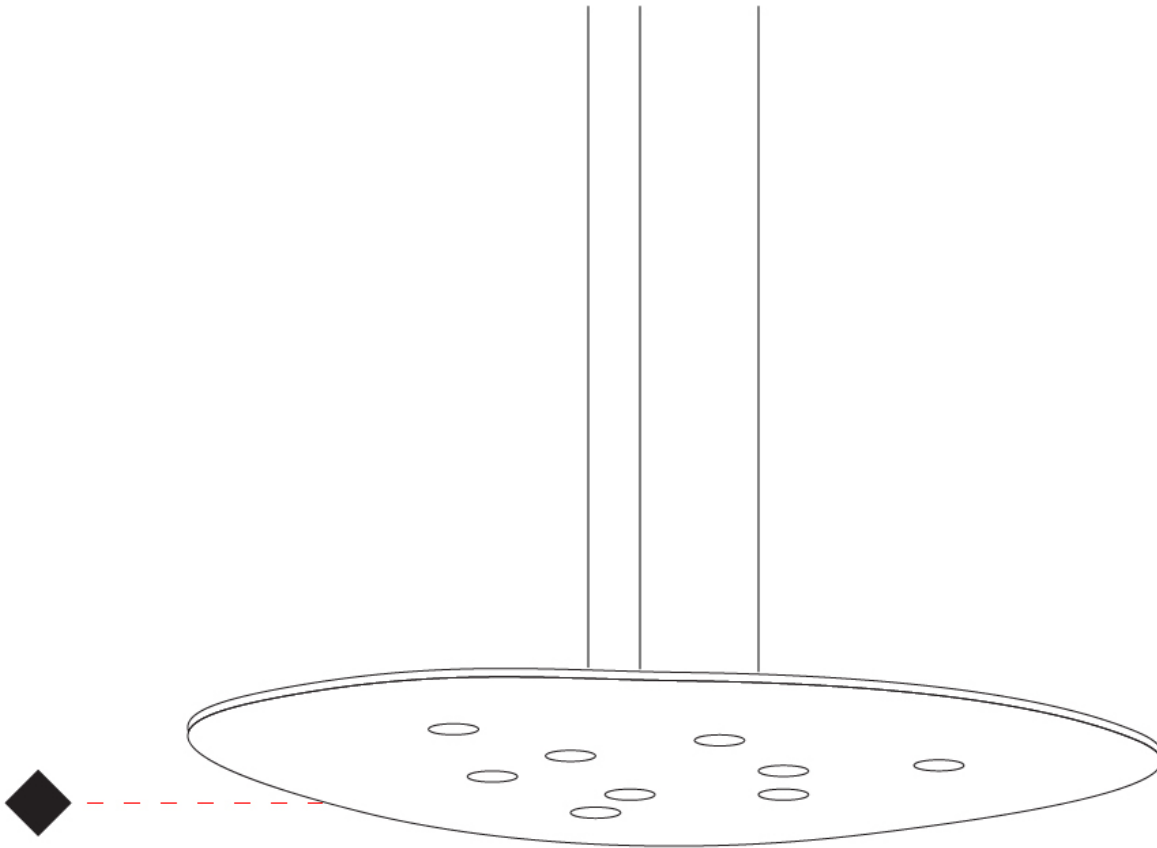

SCUDO SUSPENSION

D41038-

PROJECT

TYPE

SPECIFIER

QUANTITY

DATE

D