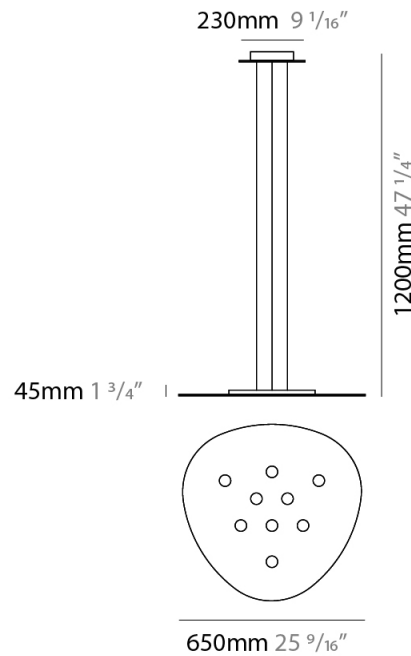

SCUDO SUSPENSION

D41038-

base number   Finish
Options

1. To build a product code in our configurator select the specify button on the base model # product page
2. To build a manual product code on this datasheet choose from the options listed below in blue font and add the suffix to the base model #

GENERAL

Series: Scudo
Partner: Icone
Division: Design
Installation: Suspension
Product Type: Pendant
Mounting Location: Ceiling
Light Distribution: Direct

PHYSICAL

Shape: Oblong
Diameter (mm): 650
Diameter (in): 25 ⁹/₁₆
Max. Overall Height (mm): 1200
Max. Overall Height (in): 47 ¹/₄
Fixture Finish: WHI / BLK / GRY / GLF / SLF
Fixture Material: Aluminum

ELECTRICAL

Lamp Type: LED
Total Output Wattage (W): 40
Dimming: Electronic Low Voltage Dimming
Input Voltage (V): 120Vac Direct Line

LED

Number of LEDs: 9
Color Temperature (°K): 3000
Nominal Lumen (lm): 3150
CRI: >90 CRI
Lamp Life (hrs): 50000

OPTICAL

RATINGS AND CERTIFICATIONS

Certified By: Certified for North American Standards
IP rating: IP20

PROJECT	_____
TYPE	_____
SPECIFIER	_____
QUANTITY	_____
DATE	_____