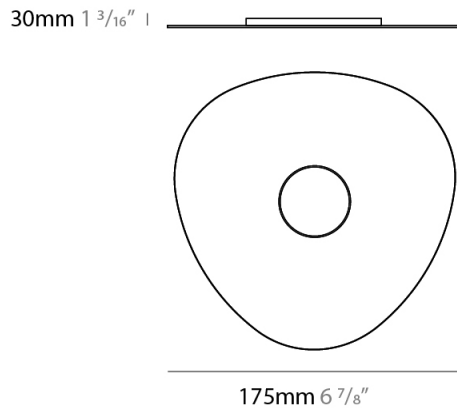

PROJECT
TYPE
SPECIFIER
QUANTITY
DATE

SCUDO SURFACE

D42031-

base number   Finish
Options

1. To build a product code in our configurator select the specify button on the base model # product page
2. To build a manual product code on this datasheet choose from the options listed below in blue font and add the suffix to the base model #

GENERAL

Series: Scudo
Brand: Icone
Division: Design
Mounting Type: Surface
Mounting Location: Ceiling
Subcategory: Downlight

PHYSICAL

Shape: Oblong
Diameter (mm): 175
Diameter (in): 6 7/8
Height (mm): 30
Height (in): 1 3/16
Light Distribution: Direct
Fixture Finish: WHI / BLK / GRY / GLF / SLF
Fixture Material: Aluminum

ELECTRICAL

Lamp Type: LED
Total Output Wattage (W): 4.5
Dimming: Electronic Low Voltage Dimming
Input Voltage (V): 120Vac Direct Line

LED

Number of LEDs: 1
Color Temperature (°K): 3000
Nominal Lumen (lm): 350
CRI: >90 CRI
Lamp Life (hrs): 50000

OPTICAL

RATINGS AND CERTIFICATIONS

Certified By: Certified for North American Standards
IP rating: IP20