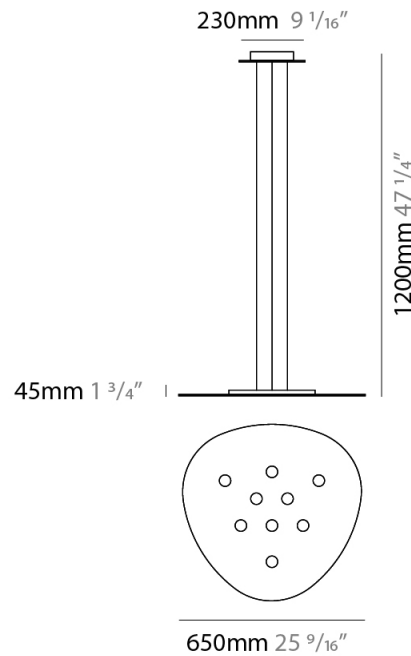

SCUDO SUSPENSION

D41038-

base number   Finish
Options

PROJECT	_____
TYPE	_____
SPECIFIER	_____
QUANTITY	_____
DATE	_____

1. To build a product code in our configurator select the specify button on the base model # product page
2. To build a manual product code on this datasheet choose from the options listed below in blue font and add the suffix to the base model #

GENERAL

Series: Scudo
Brand: Icone
Division: Design
Mounting Type: Suspension
Mounting Location: Ceiling
Subcategory: Pendant

PHYSICAL

Shape: Oblong
Diameter (mm): 650
Diameter (in): 25 ⁹/₁₆
Max. Overall Height (mm): 1200
Max. Overall Height (in): 47 ¹/₄
Light Distribution: Direct
Fixture Finish: WHI / BLK / GRY / GLF / SLF
Fixture Material: Aluminum

ELECTRICAL

Lamp Type: LED
Total Output Wattage (W): 40
Dimming: Electronic Low Voltage Dimming
Input Voltage (V): 120Vac Direct Line

LED

Number of LEDs: 9
Color Temperature (°K): 3000
Nominal Lumen (lm): 3150
CRI: >90 CRI
Lamp Life (hrs): 50000

OPTICAL

RATINGS AND CERTIFICATIONS

Certified By: Certified for North American Standards
IP rating: IP20