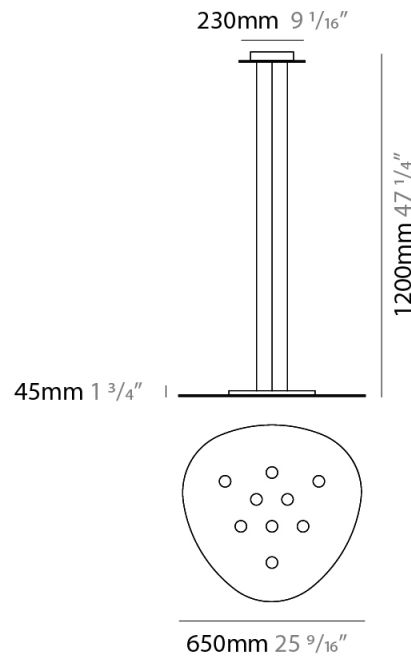

PROJECT	_____
TYPE	_____
SPECIFIER	_____
QUANTITY	_____
DATE	_____

SCUDO SUSPENSION

D41030-

base number   Finish
Options

1. To build a product code in our configurator select the specify button on the base model # product page
2. To build a manual product code on this datasheet choose from the options listed below in blue font and add the suffix to the base model #

GENERAL

Series: Scudo _____
Brand: Icone _____
Division: Design _____
Mounting Type: Suspension _____
Mounting Location: Ceiling _____
Subcategory: Pendant _____

PHYSICAL

Shape: Oblong _____
Diameter (mm): 650 _____
Diameter (in): 25 ⁹/₁₆ _____
Max. Overall Height (mm): 1200 _____
Max. Overall Height (in): 47 ¹/₄ _____
Light Distribution: Direct / Indirect _____
Fixture Finish: WHI / BLK / GRY / GLF / SLF _____
Fixture Material: Aluminum _____

ELECTRICAL

Lamp Type: LED _____
Total Output Wattage (W): 57 _____
Dimming: Electronic Low Voltage Dimming _____
Input Voltage (V): 120Vac Direct Line _____

LED

Number of LEDs: Dir 9 + Ind 1 _____
Color Temperature (°K): 3000 _____
Nominal Lumen (lm): 4500 _____
CRI: >90 CRI _____
Lamp Life (hrs): 50000 _____

OPTICAL

RATINGS AND CERTIFICATIONS

Certified By: Certified for North American Standards _____
IP rating: IP20 _____