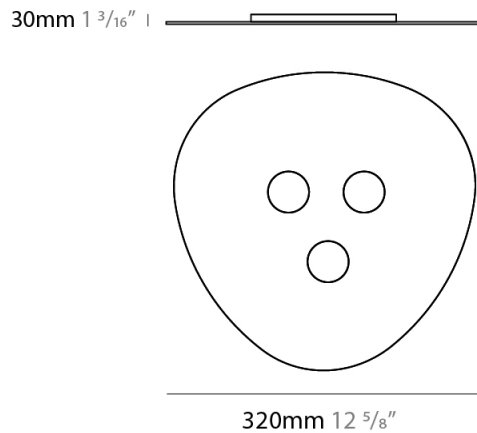

PROJECT	_____
TYPE	_____
SPECIFIER	_____
QUANTITY	_____
DATE	_____

SCUDO SURFACE

D42030- : D42030-BLK

base number

1. To build a product code in our configurator select the specify button on the base model # product page
2. To build a manual product code on this datasheet choose from the options listed below in blue font and add the suffix to the base model #

GENERAL

Series: Scudo
Partner: Icone
Division: Design
Installation: Surface
Product Type: Ceiling Surface
Mounting Location: Ceiling
Light Distribution: Direct

PHYSICAL

Shape: Oblong
Diameter (mm): 320
Diameter (in): 12 5/8
Height (mm): 30
Height (in): 1 3/16
Weight (kg): 1.4
Weight (lbs): 2.999
Fixture Material: Aluminum

ELECTRICAL

Lamp Type: LED
Total Output Wattage (W): 13.5
Max. Wattage Per Lamp (W): 4.5
Dimming: Electronic Low Voltage Dimming
Input Voltage (V): 120

LED

Number of LEDs: 3
Color Temperature (°K): 3000
Nominal Lumen (lm): 1050
CRI: >90 CRI
Lamp Life (hrs): 50000

OPTICAL

RATINGS AND CERTIFICATIONS

Certified By: CSA Certified to UL and CSA Standards
IP rating: IP20