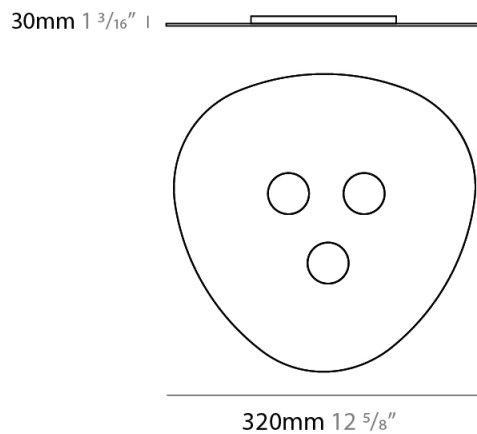

PROJECT
TYPE
SPECIFIER
QUANTITY
DATE

SCUDO SURFACE

D42030-

base number   Finish
Options

1. To build a product code in our configurator select the specify button on the base model # product page
2. To build a manual product code on this datasheet choose from the options listed below in blue font and add the suffix to the base model #

GENERAL

Series: Scudo
Partner: Icone
Division: Design
Installation: Surface
Product Type: Ceiling Surface
Mounting Location: Ceiling
Light Distribution: Direct

PHYSICAL

Shape: Oblong
Diameter (mm): 320
Diameter (in): 12 ⁵/₈
Height (mm): 30
Height (in): 1 ³/₁₆
Fixture Finish: WHI / BLK / GRY / GLF / SLF
Fixture Material: Aluminum

ELECTRICAL

Lamp Type: LED
Total Output Wattage (W): 13.5
Dimming: Electronic Low Voltage Dimming
Input Voltage (V): 120Vac Direct Line

LED

Number of LEDs: 3
Color Temperature (°K): 3000
Nominal Lumen (lm): 1050
CRI: >90 CRI
Lamp Life (hrs): 50000

OPTICAL

RATINGS AND CERTIFICATIONS

Certified By: Certified for North American Standards
IP rating: IP20