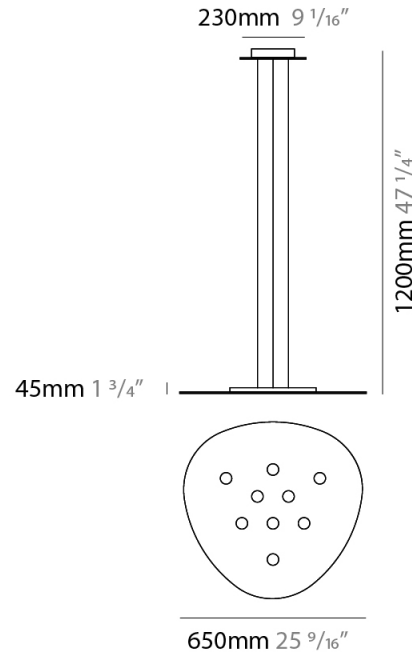

PROJECT	
TYPE	
SPECIFIER	
QUANTITY	
DATE	

SCUDO SUSPENSION

D41030- : D41030-GRY

base number

1. To build a product code in our configurator select the specify button on the base model # product page
2. To build a manual product code on this datasheet choose from the options listed below in blue font and add the suffix to the base model #

GENERAL

Series: Scudo
Partner: Icone
Division: Design
Installation: Suspension
Product Type: Pendant
Mounting Location: Ceiling
Light Distribution: Direct

PHYSICAL

Shape: Oblong
Diameter (mm): 650
Diameter (in): 25 9/16
Max. Overall Height (mm): 1200
Max. Overall Height (in): 47 1/4
Weight (kg): 7.3
Weight (lbs): 15.999
Fixture Material: Aluminum

ELECTRICAL

Lamp Type: LED
Total Output Wattage (W): 57
Max. Wattage Per Lamp (W): 4.5 / 17
Dimming: Electronic Low Voltage Dimming
Input Voltage (V): 120

LED

Number of LEDs: Dir 9 + Ind 1
Color Temperature (°K): 3000
Nominal Lumen (lm): 4500
CRI: >90 CRI
Lamp Life (hrs): 50000

OPTICAL

RATINGS AND CERTIFICATIONS

Certified By: CSA Certified to UL and CSA Standards
IP rating: IP20