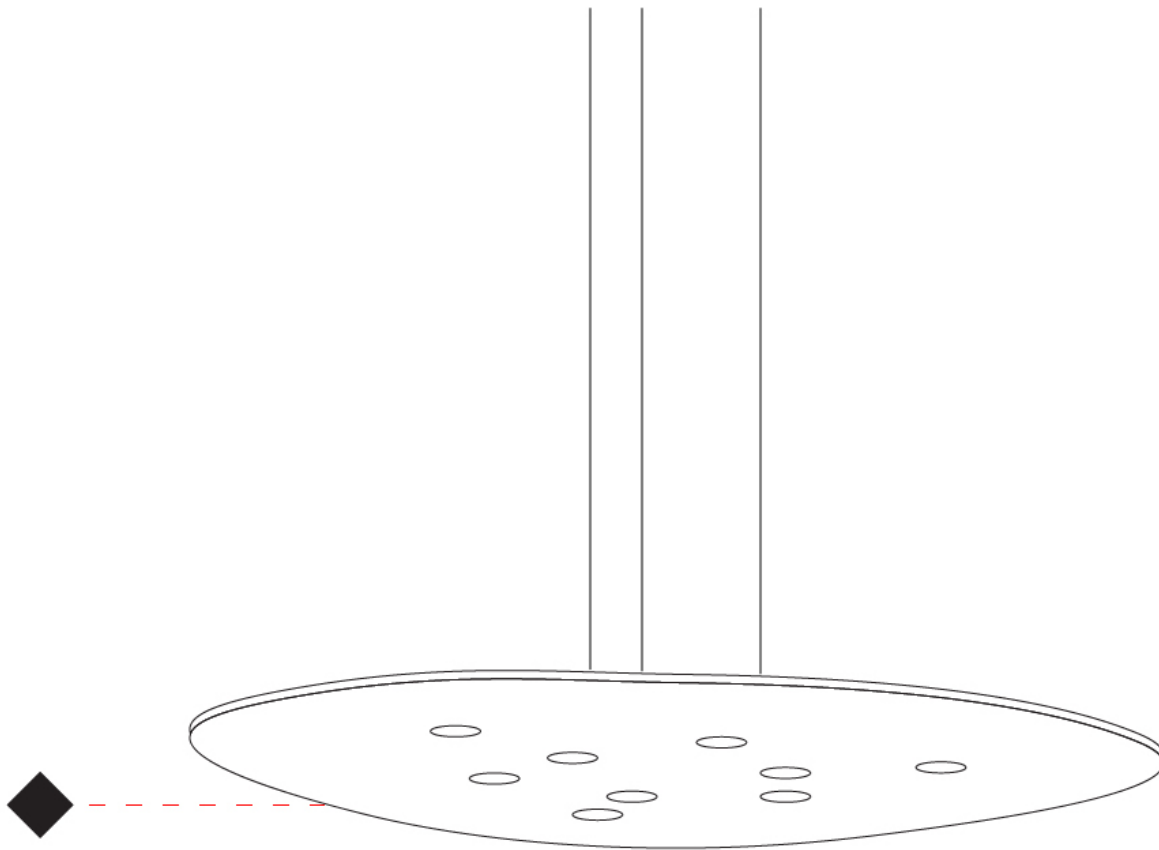

SCUDO SUSPENSION

D41038-

PROJECT

TYPE

SPECIFIER

QUANTITY

DATE

D