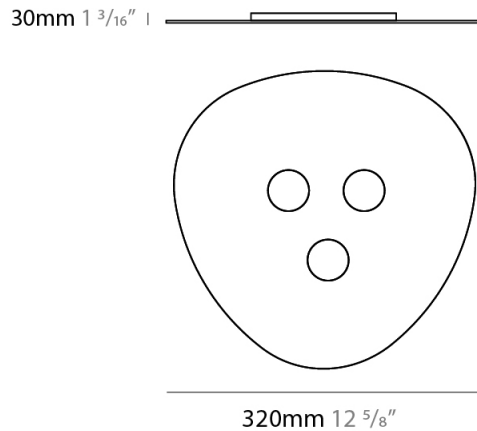

PROJECT
TYPE
SPECIFIER
QUANTITY
DATE

SCUDO SURFACE

D42030-

base number   Finish
Options

1. To build a product code in our configurator select the specify button on the base model # product page
2. To build a manual product code on this datasheet choose from the options listed below in blue font and add the suffix to the base model #

GENERAL

Series: Scudo
Brand: Icone
Division: Design
Mounting Type: Surface
Mounting Location: Ceiling
Subcategory: Downlight

PHYSICAL

Shape: Oblong
Diameter (mm): 320
Diameter (in): 12 ⁵/₈
Height (mm): 30
Height (in): 1 ³/₁₆
Light Distribution: Direct
Fixture Finish: WHI / BLK / GRY / GLF / SLF
Fixture Material: Aluminum

ELECTRICAL

Lamp Type: LED
Total Output Wattage (W): 13.5
Dimming: Electronic Low Voltage Dimming
Input Voltage (V): 120Vac Direct Line

LED

Number of LEDs: 3
Color Temperature (°K): 3000
Nominal Lumen (lm): 1050
CRI: >90 CRI
Lamp Life (hrs): 50000

OPTICAL

RATINGS AND CERTIFICATIONS

Certified By: Certified for North American Standards
IP rating: IP20