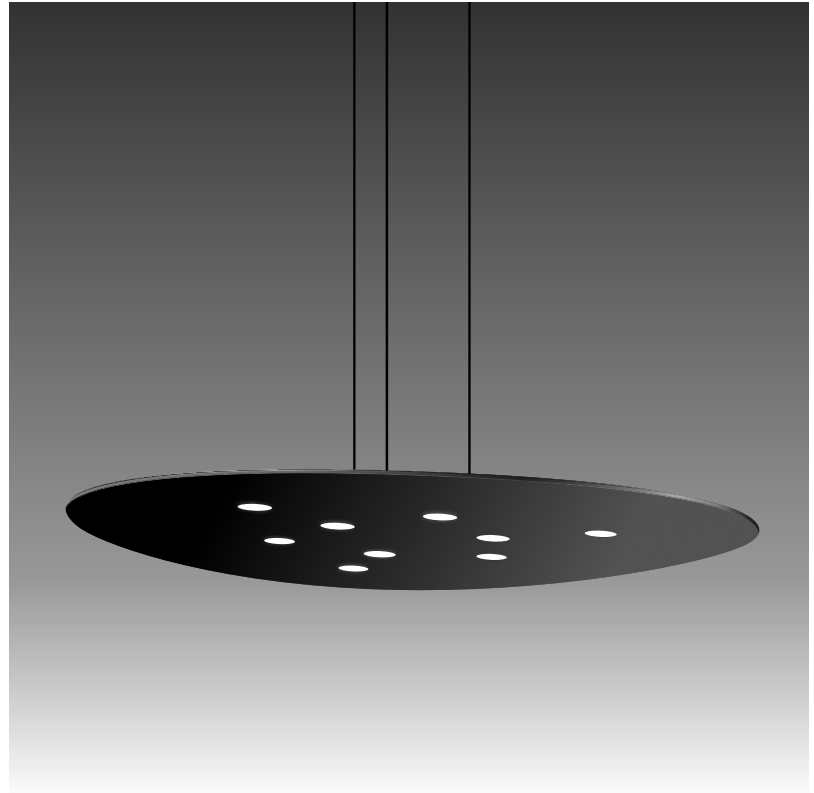

SCUDO SUSPENSION

D41038-

base number   Finish
Options

PROJECT	_____
TYPE	_____
SPECIFIER	_____
QUANTITY	_____
DATE	_____

1. To build a product code in our configurator select the specify button on the base model # product page
2. To build a manual product code on this datasheet choose from the options listed below in blue font and add the suffix to the base model #

GENERAL

Series: Scudo
Brand: Icone
Division: Design
Mounting Type: Suspension
Mounting Location: Ceiling
Subcategory: Pendant

PHYSICAL

Shape: Oblong
Diameter (mm): 650
Diameter (in): 25 ⁹/₁₆
Max. Overall Height (mm): 1200
Max. Overall Height (in): 47 ¹/₄
Light Distribution: Direct
Fixture Finish: WHI / BLK / GRY / GLF / SLF
Fixture Material: Aluminum

ELECTRICAL

Lamp Type: LED
Total Output Wattage (W): 40
Dimming: Electronic Low Voltage Dimming
Input Voltage (V): 120Vac Direct Line

LED

Number of LEDs: 9
Color Temperature (°K): 3000
Nominal Lumen (lm): 3150
CRI: >90 CRI
Lamp Life (hrs): 50000

OPTICAL

RATINGS AND CERTIFICATIONS

Certified By: Certified for North American Standards
IP rating: IP20