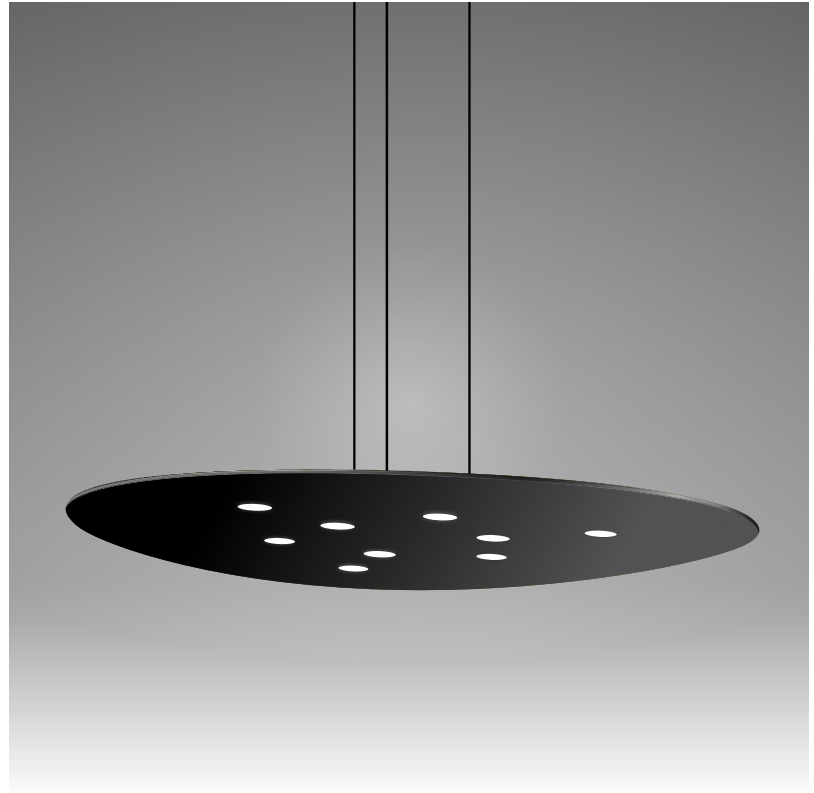

PROJECT	_____
TYPE	_____
SPECIFIER	_____
QUANTITY	_____
DATE	_____

SCUDO SUSPENSION

D41030-

base number   Finish
Options

1. To build a product code in our configurator select the specify button on the base model # product page
2. To build a manual product code on this datasheet choose from the options listed below in blue font and add the suffix to the base model #

GENERAL

Series: Scudo _____
Brand: Icone _____
Division: Design _____
Mounting Type: Suspension _____
Mounting Location: Ceiling _____
Subcategory: Pendant _____

PHYSICAL

Shape: Oblong _____
Diameter (mm): 650 _____
Diameter (in): 25 ⁹/₁₆ _____
Max. Overall Height (mm): 1200 _____
Max. Overall Height (in): 47 ¹/₄ _____
Light Distribution: Direct / Indirect _____
Fixture Finish: WHI / BLK / GRY / GLF / SLF _____
Fixture Material: Aluminum _____

ELECTRICAL

Lamp Type: LED _____
Total Output Wattage (W): 57 _____
Dimming: Electronic Low Voltage Dimming _____
Input Voltage (V): 120Vac Direct Line _____

LED

Number of LEDs: Dir 9 + Ind 1 _____
Color Temperature (°K): 3000 _____
Nominal Lumen (lm): 4500 _____
CRI: >90 CRI _____
Lamp Life (hrs): 50000 _____

OPTICAL

RATINGS AND CERTIFICATIONS

Certified By: Certified for North American Standards _____
IP rating: IP20 _____