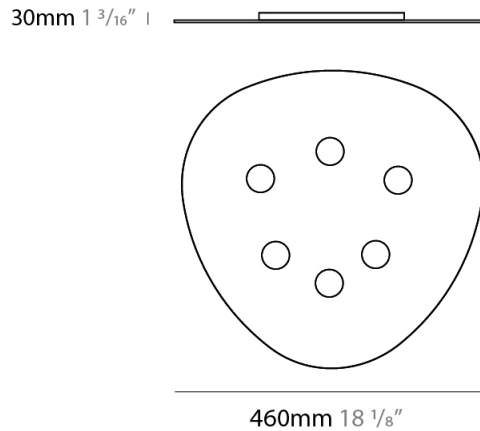

PROJECT
TYPE
SPECIFIER
QUANTITY
DATE

SCUDO SURFACE

D42029-

base number   Finish
Options

1. To build a product code in our configurator select the specify button on the base model # product page
2. To build a manual product code on this datasheet choose from the options listed below in blue font and add the suffix to the base model #

GENERAL

Series: Scudo
Brand: Icone
Division: Design
Mounting Type: Surface
Mounting Location: Ceiling
Subcategory: Downlight

PHYSICAL

Shape: Oblong
Diameter (mm): 460
Diameter (in): 18 1/8
Height (mm): 30
Height (in): 1 3/16
Light Distribution: Direct
Fixture Finish: WHI / BLK / GRY / GLF / SLF
Fixture Material: Aluminum

ELECTRICAL

Lamp Type: LED
Total Output Wattage (W): 47
Dimming: Electronic Low Voltage Dimming
Input Voltage (V): 120Vac Direct Line

LED

Number of LEDs: 6
Color Temperature (°K): 3000
Nominal Lumen (lm): 2100
CRI: >90 CRI
Lamp Life (hrs): 50000

OPTICAL

RATINGS AND CERTIFICATIONS

Certified By: Certified for North American Standards
IP rating: IP20