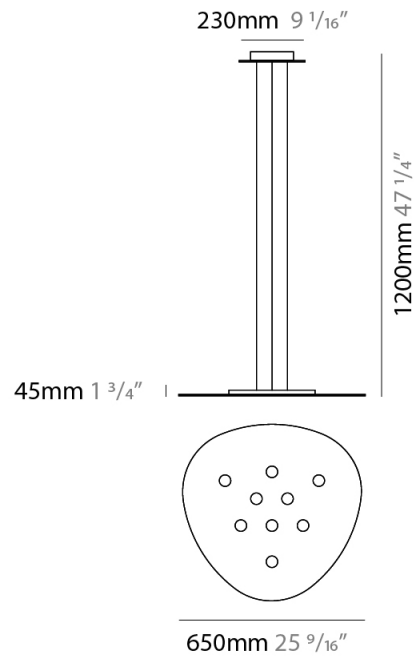

SCUDO SUSPENSION

D41038-

base number   Finish
Options

PROJECT	_____
TYPE	_____
SPECIFIER	_____
QUANTITY	_____
DATE	_____

1. To build a product code in our configurator select the specify button on the base model # product page
2. To build a manual product code on this datasheet choose from the options listed below in blue font and add the suffix to the base model #

GENERAL

Series: Scudo _____
Partner: Icone _____
Division: Design _____
Installation: Suspension _____
Product Type: Pendant _____
Mounting Location: Ceiling _____
Light Distribution: Direct _____

PHYSICAL

Shape: Oblong _____
Diameter (mm): 650 _____
Diameter (in): 25 ⁹/₁₆ _____
Max. Overall Height (mm): 1200 _____
Max. Overall Height (in): 47 ¹/₄ _____
Fixture Finish: WHI / BLK / GRY / GLF / SLF _____
Fixture Material: Aluminum _____

ELECTRICAL

Lamp Type: LED _____
Total Output Wattage (W): 40 _____
Dimming: Electronic Low Voltage Dimming _____
Input Voltage (V): 120Vac Direct Line _____

LED

Number of LEDs: 9 _____
Color Temperature (°K): 3000 _____
Nominal Lumen (lm): 3150 _____
CRI: >90 CRI _____
Lamp Life (hrs): 50000 _____

OPTICAL

RATINGS AND CERTIFICATIONS

Certified By: Certified for North American Standards _____
IP rating: IP20 _____