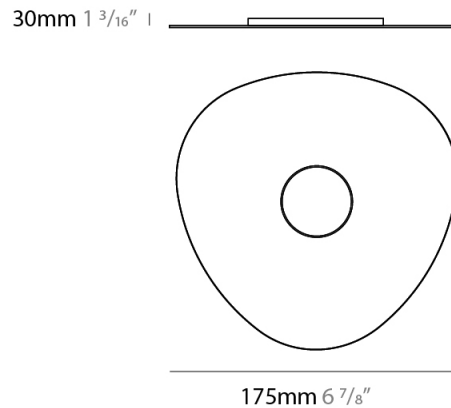

PROJECT
TYPE
SPECIFIER
QUANTITY
DATE

SCUDO SURFACE

D42031-

base number   Finish
Options

1. To build a product code in our configurator select the specify button on the base model # product page
2. To build a manual product code on this datasheet choose from the options listed below in blue font and add the suffix to the base model #

GENERAL

Series: Scudo
Partner: Icone
Division: Design
Installation: Surface
Product Type: Ceiling Surface
Mounting Location: Ceiling
Light Distribution: Direct

PHYSICAL

Shape: Oblong
Diameter (mm): 175
Diameter (in): 6 7/8
Height (mm): 30
Height (in): 1 3/16
Fixture Finish: WHI / BLK / GRY / GLF / SLF
Fixture Material: Aluminum

ELECTRICAL

Lamp Type: LED
Total Output Wattage (W): 4.5
Dimming: Electronic Low Voltage Dimming
Input Voltage (V): 120Vac Direct Line

LED

Number of LEDs: 1
Color Temperature (°K): 3000
Nominal Lumen (lm): 350
CRI: >90 CRI
Lamp Life (hrs): 50000

OPTICAL

RATINGS AND CERTIFICATIONS

Certified By: Certified for North American Standards
IP rating: IP20