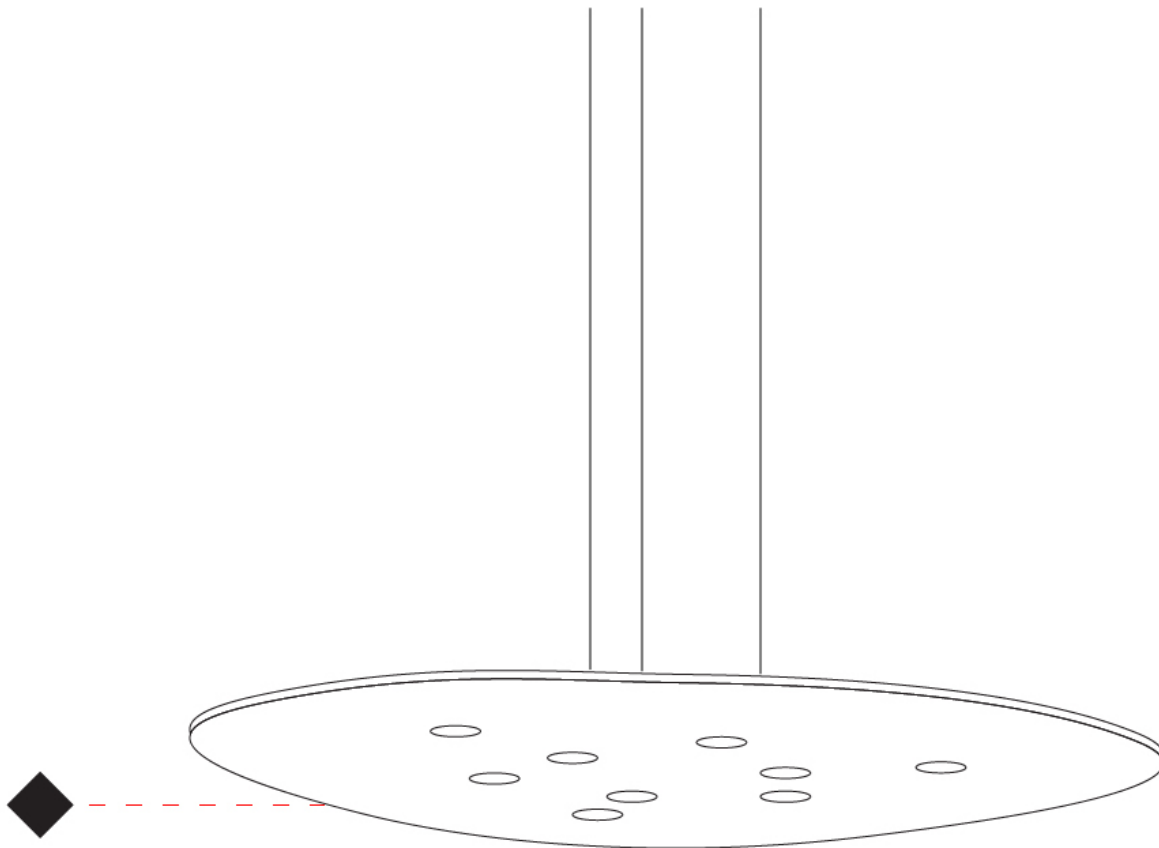

SCUDO SUSPENSION

D41030- : D41030-WHI

PROJECT _____

TYPE _____

SPECIFIER _____

QUANTITY _____

DATE _____

D