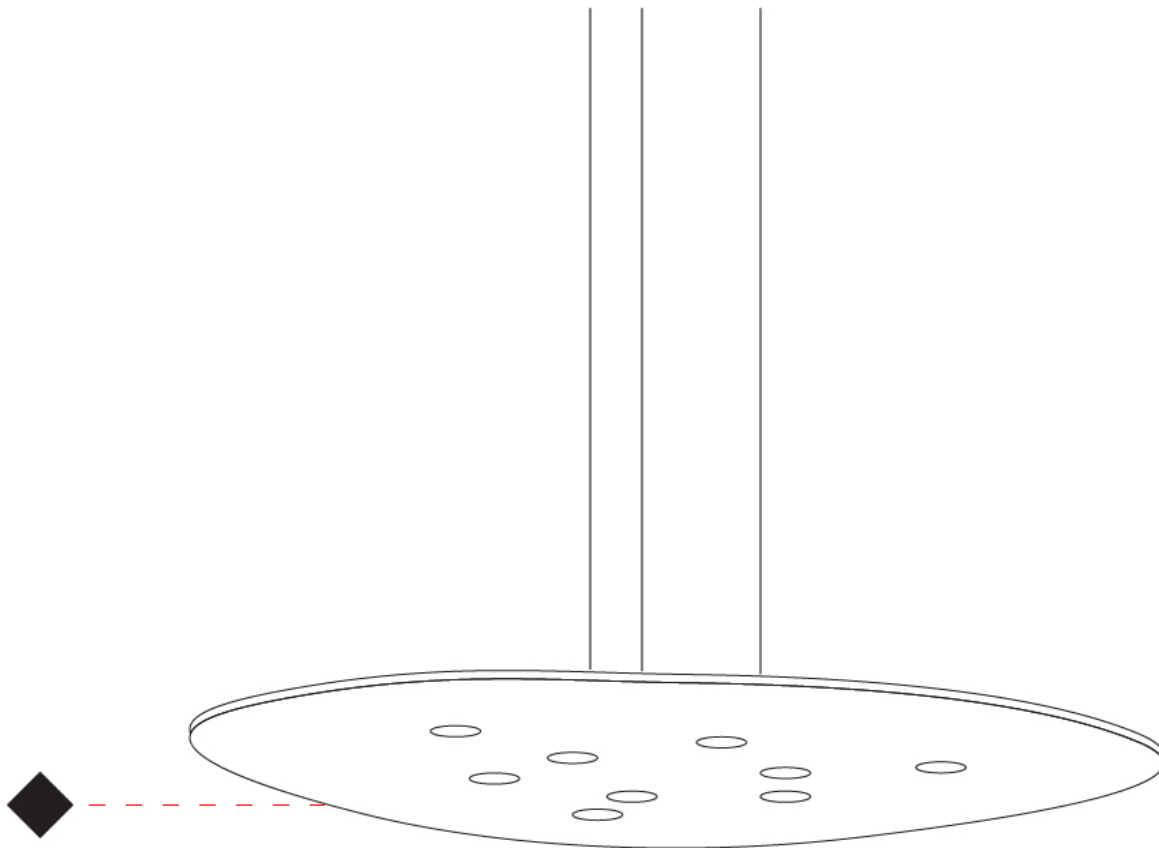

SCUDO SUSPENSION

D41030-

PROJECT

TYPE

SPECIFIER

QUANTITY

DATE

D