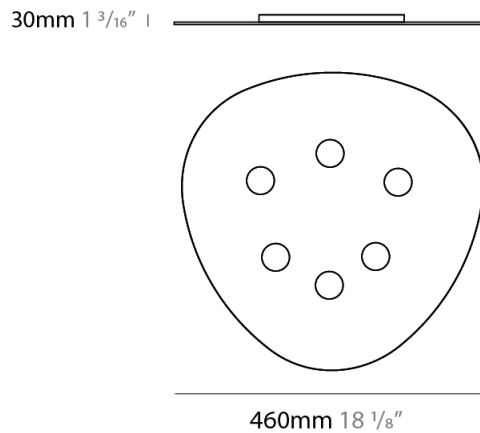

PROJECT
TYPE
SPECIFIER
QUANTITY
DATE

SCUDO SURFACE

D42029-

base number   Finish
Options

1. To build a product code in our configurator select the specify button on the base model # product page
2. To build a manual product code on this datasheet choose from the options listed below in blue font and add the suffix to the base model #

GENERAL

Series: Scudo
Partner: Icone
Division: Design
Installation: Surface
Product Type: Ceiling Surface
Mounting Location: Ceiling
Light Distribution: Direct

PHYSICAL

Shape: Oblong
Diameter (mm): 460
Diameter (in): 18 1/8
Height (mm): 30
Height (in): 1 3/16
Fixture Finish: WHI / BLK / GRY / GLF / SLF
Fixture Material: Aluminum

ELECTRICAL

Lamp Type: LED
Total Output Wattage (W): 47
Dimming: Electronic Low Voltage Dimming
Input Voltage (V): 120Vac Direct Line

LED

Number of LEDs: 6
Color Temperature (°K): 3000
Nominal Lumen (lm): 2100
CRI: >90 CRI
Lamp Life (hrs): 50000

OPTICAL

RATINGS AND CERTIFICATIONS

Certified By: Certified for North American Standards
IP rating: IP20