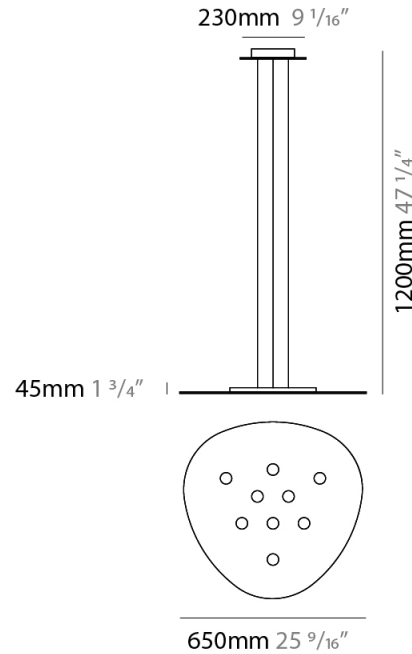

PROJECT	
TYPE	
SPECIFIER	
QUANTITY	
DATE	

SCUDO SUSPENSION

D41030- : D41030-WHI

base number

1. To build a product code in our configurator select the specify button on the base model # product page
2. To build a manual product code on this datasheet choose from the options listed below in blue font and add the suffix to the base model #

GENERAL

Series: Scudo
Partner: Icone
Division: Design
Installation: Suspension
Product Type: Pendant
Mounting Location: Ceiling
Light Distribution: Direct

PHYSICAL

Shape: Oblong
Diameter (mm): 650
Diameter (in): 25 9/16
Max. Overall Height (mm): 1200
Max. Overall Height (in): 47 1/4
Weight (kg): 7.3
Weight (lbs): 15.999
Fixture Material: Aluminum

ELECTRICAL

Lamp Type: LED
Total Output Wattage (W): 57
Max. Wattage Per Lamp (W): 4.5 / 17
Dimming: Electronic Low Voltage Dimming
Input Voltage (V): 120

LED

Number of LEDs: Dir 9 + Ind 1
Color Temperature (°K): 3000
Nominal Lumen (lm): 4500
CRI: >90 CRI
Lamp Life (hrs): 50000

OPTICAL

RATINGS AND CERTIFICATIONS

Certified By: CSA Certified to UL and CSA Standards
IP rating: IP20