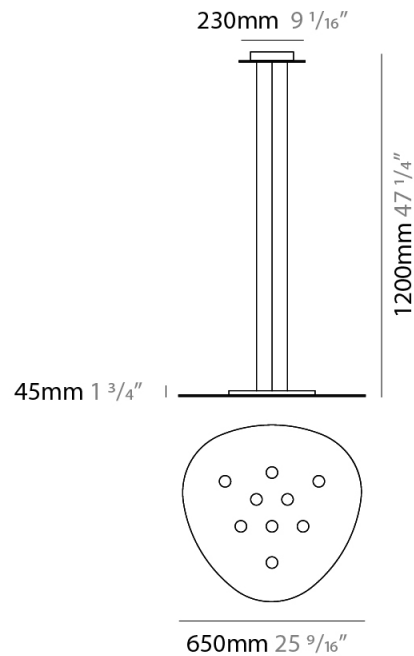

PROJECT	
TYPE	
SPECIFIER	
QUANTITY	
DATE	

SCUDO SUSPENSION

D41030-

base number   Finish
Options

1. To build a product code in our configurator select the specify button on the base model # product page
2. To build a manual product code on this datasheet choose from the options listed below in blue font and add the suffix to the base model #

GENERAL

Series: Scudo
Partner: Icone
Division: Design
Installation: Suspension
Product Type: Pendant
Mounting Location: Ceiling
Light Distribution: Direct

PHYSICAL

Shape: Oblong
Diameter (mm): 650
Diameter (in): 25 ⁹/₁₆
Max. Overall Height (mm): 1200
Max. Overall Height (in): 47 ¹/₄
Fixture Finish: WHI / BLK / GRY / GLF / SLF
Fixture Material: Aluminum

ELECTRICAL

Lamp Type: LED
Total Output Wattage (W): 57
Dimming: Electronic Low Voltage Dimming
Input Voltage (V): 120Vac Direct Line

LED

Number of LEDs: Dir 9 + Ind 1
Color Temperature (°K): 3000
Nominal Lumen (lm): 4500
CRI: >90 CRI
Lamp Life (hrs): 50000

OPTICAL

RATINGS AND CERTIFICATIONS

Certified By: Certified for North American Standards
IP rating: IP20