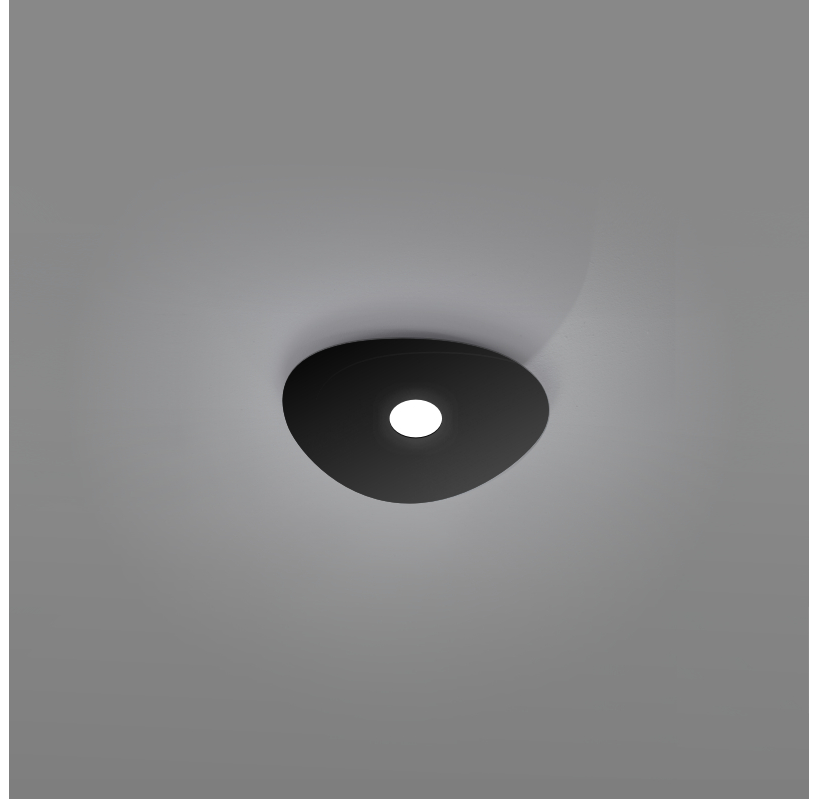

PROJECT	_____
TYPE	_____
SPECIFIER	_____
QUANTITY	_____
DATE	_____

SCUDO SURFACE

D42031-

base number   Finish
Options

1. To build a product code in our configurator select the specify button on the base model # product page
2. To build a manual product code on this datasheet choose from the options listed below in blue font and add the suffix to the base model #

GENERAL

Series: Scudo
Brand: Icone
Division: Design
Mounting Type: Surface
Mounting Location: Ceiling
Subcategory: Downlight

PHYSICAL

Shape: Oblong
Diameter (mm): 175
Diameter (in): 6 ⁷/₈
Height (mm): 30
Height (in): 1 ³/₁₆
Light Distribution: Direct
Fixture Finish: WHI / BLK / GRY / GLF / SLF
Fixture Material: Aluminum

ELECTRICAL

Lamp Type: LED
Total Output Wattage (W): 4.5
Dimming: Electronic Low Voltage Dimming
Input Voltage (V): 120Vac Direct Line

LED

Number of LEDs: 1
Color Temperature (°K): 3000
Nominal Lumen (lm): 350
CRI: >90 CRI
Lamp Life (hrs): 50000

OPTICAL

RATINGS AND CERTIFICATIONS

Certified By: Certified for North American Standards
IP rating: IP20