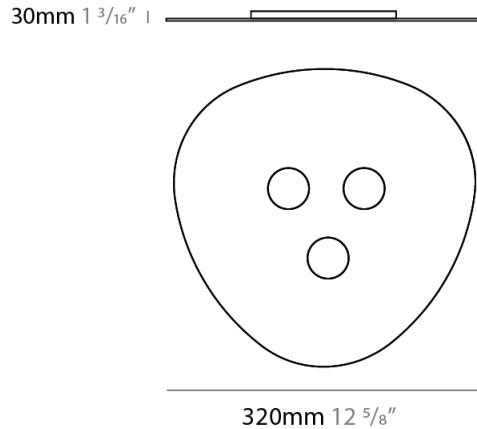

PROJECT	_____
TYPE	_____
SPECIFIER	_____
QUANTITY	_____
DATE	_____

SCUDO SURFACE

D42030-

base number   Finish
Options

1. To build a product code in our configurator select the specify button on the base model # product page
2. To build a manual product code on this datasheet choose from the options listed below in blue font and add the suffix to the base model #

GENERAL

Series: Scudo _____
Brand: Icone _____
Division: Design _____
Mounting Type: Surface _____
Mounting Location: Ceiling _____
Subcategory: Downlight _____

PHYSICAL

Shape: Oblong _____
Diameter (mm): 320 _____
Diameter (in): 12 ⁵/₈ _____
Height (mm): 30 _____
Height (in): 1 ³/₁₆ _____
Light Distribution: Direct _____
Fixture Finish: WHI / BLK / GRY / GLF / SLF _____
Fixture Material: Aluminum _____

ELECTRICAL

Lamp Type: LED _____
Total Output Wattage (W): 13.5 _____
Dimming: Electronic Low Voltage Dimming _____
Input Voltage (V): 120Vac Direct Line _____

LED

Number of LEDs: 3 _____
Color Temperature (°K): 3000 _____
Nominal Lumen (lm): 1050 _____
CRI: >90 CRI _____
Lamp Life (hrs): 50000 _____

OPTICAL

RATINGS AND CERTIFICATIONS

Certified By: Certified for North American Standards _____
IP rating: IP20 _____