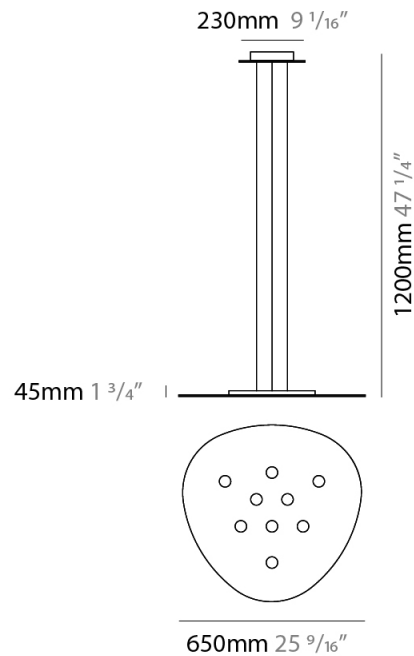

PROJECT _____
TYPE _____
SPECIFIER _____
QUANTITY _____
DATE _____

SCUDO SUSPENSION

D41030-

base number _____
Finish Options _____

1. To build a product code in our configurator select the specify button on the base model # product page
2. To build a manual product code on this datasheet choose from the options listed below in blue font and add the suffix to the base model #

GENERAL

Series: Scudo _____
Brand: Icone _____
Division: Design _____
Mounting Type: Suspension _____
Mounting Location: Ceiling _____
Subcategory: Pendant _____

PHYSICAL

Shape: Oblong _____
Diameter (mm): 650 _____
Diameter (in): 25 ⁹/₁₆ _____
Max. Overall Height (mm): 1200 _____
Max. Overall Height (in): 47 ¹/₄ _____
Light Distribution: Direct / Indirect _____
Fixture Finish: WHI / BLK / GRY / GLF / SLF _____
Fixture Material: Aluminum _____

ELECTRICAL

Lamp Type: LED _____
Total Output Wattage (W): 57 _____
Dimming: Electronic Low Voltage Dimming _____
Input Voltage (V): 120Vac Direct Line _____

LED

Number of LEDs: Dir 9 + Ind 1 _____
Color Temperature (°K): 3000 _____
Nominal Lumen (lm): 4500 _____
CRI: >90 CRI _____
Lamp Life (hrs): 50000 _____

OPTICAL

RATINGS AND CERTIFICATIONS

Certified By: Certified for North American Standards _____
IP rating: IP20 _____