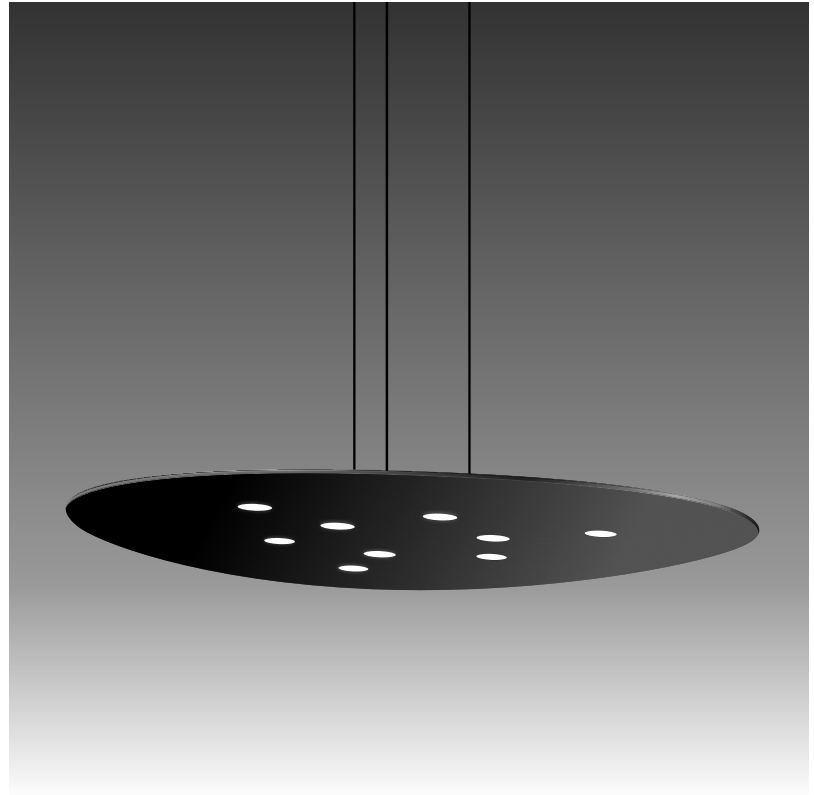

SCUDO SUSPENSION

D41038-

base number   Finish
Options

1. To build a product code in our configurator select the specify button on the base model # product page
2. To build a manual product code on this datasheet choose from the options listed below in blue font and add the suffix to the base model #

GENERAL

Series: Scudo
Brand: Icone
Division: Design
Mounting Type: Suspension
Mounting Location: Ceiling
Subcategory: Pendant

PHYSICAL

Shape: Oblong
Diameter (mm): 650
Diameter (in): 25 ⁹/₁₆
Max. Overall Height (mm): 1200
Max. Overall Height (in): 47 ¹/₄
Light Distribution: Direct
Fixture Finish: WHI / BLK / GRY / GLF / SLF
Fixture Material: Aluminum

ELECTRICAL

Lamp Type: LED
Total Output Wattage (W): 40
Dimming: Electronic Low Voltage Dimming
Input Voltage (V): 120Vac Direct Line

LED

Number of LEDs: 9
Color Temperature (°K): 3000
Nominal Lumen (lm): 3150
CRI: >90 CRI
Lamp Life (hrs): 50000

OPTICAL

RATINGS AND CERTIFICATIONS

Certified By: Certified for North American Standards
IP rating: IP20

PROJECT	_____
TYPE	_____
SPECIFIER	_____
QUANTITY	_____
DATE	_____