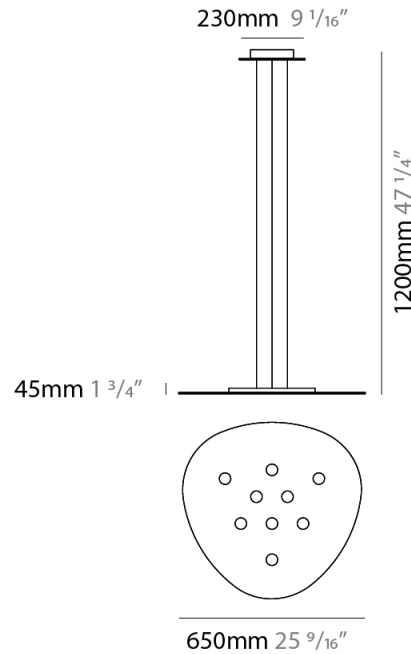

SCUDO SUSPENSION

D41038-

base number   Finish
Options

1. To build a product code in our configurator select the specify button on the base model # product page
2. To build a manual product code on this datasheet choose from the options listed below in blue font and add the suffix to the base model #

GENERAL

Series: Scudo
Brand: Icone
Division: Design
Mounting Type: Suspension
Mounting Location: Ceiling
Subcategory: Pendant

PHYSICAL

Shape: Oblong
Diameter (mm): 650
Diameter (in): 25 ⁹/₁₆
Max. Overall Height (mm): 1200
Max. Overall Height (in): 47 ¹/₄
Light Distribution: Direct
Fixture Finish: WHI / BLK / GRY / GLF / SLF
Fixture Material: Aluminum

ELECTRICAL

Lamp Type: LED
Total Output Wattage (W): 40
Dimming: Electronic Low Voltage Dimming
Input Voltage (V): 120Vac Direct Line

LED

Number of LEDs: 9
Color Temperature (°K): 3000
Nominal Lumen (lm): 3150
CRI: >90 CRI
Lamp Life (hrs): 50000

OPTICAL

RATINGS AND CERTIFICATIONS

Certified By: Certified for North American Standards
IP rating: IP20

PROJECT	_____
TYPE	_____
SPECIFIER	_____
QUANTITY	_____
DATE	_____