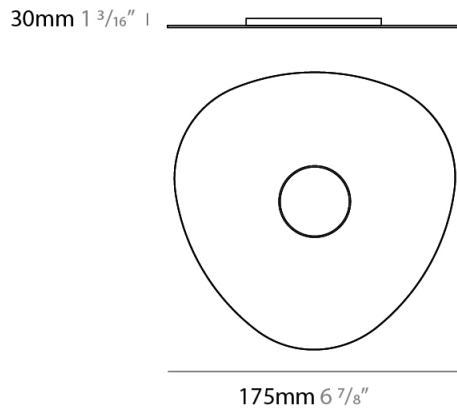

PROJECT	_____
TYPE	_____
SPECIFIER	_____
QUANTITY	_____
DATE	_____

SCUDO SURFACE

D42031-

base number   Finish
Options

1. To build a product code in our configurator select the specify button on the base model # product page
2. To build a manual product code on this datasheet choose from the options listed below in blue font and add the suffix to the base model #

GENERAL

Series: Scudo
Brand: Icone
Division: Design
Mounting Type: Surface
Mounting Location: Ceiling
Subcategory: Downlight

PHYSICAL

Shape: Oblong
Diameter (mm): 175
Diameter (in): 6 ⁷/₈
Height (mm): 30
Height (in): 1 ³/₁₆
Light Distribution: Direct
Fixture Finish: WHI / BLK / GRY / GLF / SLF
Fixture Material: Aluminum

ELECTRICAL

Lamp Type: LED
Total Output Wattage (W): 4.5
Dimming: Electronic Low Voltage Dimming
Input Voltage (V): 120Vac Direct Line

LED

Number of LEDs: 1
Color Temperature (°K): 3000
Nominal Lumen (lm): 350
CRI: >90 CRI
Lamp Life (hrs): 50000

OPTICAL

RATINGS AND CERTIFICATIONS

Certified By: Certified for North American Standards
IP rating: IP20