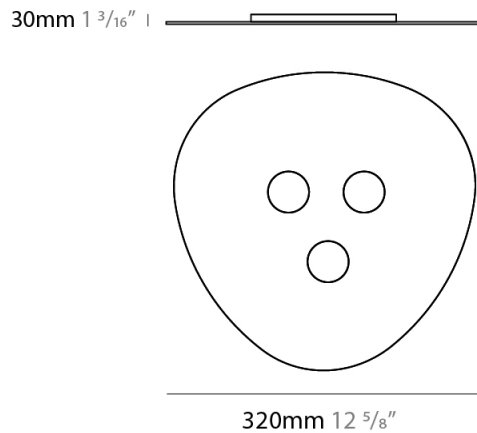

PROJECT	_____
TYPE	_____
SPECIFIER	_____
QUANTITY	_____
DATE	_____

SCUDO SURFACE

D42030- : D42030-BLK

base number

1. To build a product code in our configurator select the specify button on the base model # product page
2. To build a manual product code on this datasheet choose from the options listed below in blue font and add the suffix to the base model #

GENERAL

Series: Scudo
Partner: Icone
Division: Design
Installation: Surface
Product Type: Ceiling Surface
Mounting Location: Ceiling
Light Distribution: Direct

PHYSICAL

Shape: Oblong
Diameter (mm): 320
Diameter (in): 12 ⁵/₈
Height (mm): 30
Height (in): 1 ³/₁₆
Weight (kg): 1.4
Weight (lbs): 2.999
Fixture Material: Aluminum

ELECTRICAL

Lamp Type: LED
Total Output Wattage (W): 13.5
Max. Wattage Per Lamp (W): 4.5
Dimming: Electronic Low Voltage Dimming
Input Voltage (V): 120

LED

Number of LEDs: 3
Color Temperature (°K): 3000
Nominal Lumen (lm): 1050
CRI: >90 CRI
Lamp Life (hrs): 50000

OPTICAL

RATINGS AND CERTIFICATIONS

Certified By: CSA Certified to UL and CSA Standards
IP rating: IP20