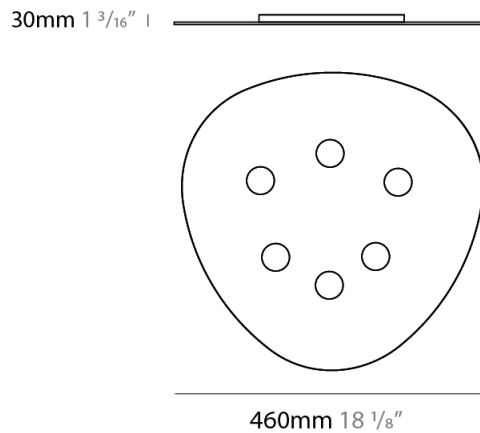

PROJECT
TYPE
SPECIFIER
QUANTITY
DATE

SCUDO SURFACE

D42029-

base number   Finish
Options

1. To build a product code in our configurator select the specify button on the base model # product page
2. To build a manual product code on this datasheet choose from the options listed below in blue font and add the suffix to the base model #

GENERAL

Series: Scudo
Partner: Icone
Division: Design
Installation: Surface
Product Type: Ceiling Surface
Mounting Location: Ceiling
Light Distribution: Direct

PHYSICAL

Shape: Oblong
Diameter (mm): 460
Diameter (in): 18 3/8
Height (mm): 30
Height (in): 1 3/16
Fixture Finish: WHI / BLK / GRY / GLF / SLF
Fixture Material: Aluminum

ELECTRICAL

Lamp Type: LED
Total Output Wattage (W): 47
Dimming: Electronic Low Voltage Dimming
Input Voltage (V): 120Vac Direct Line

LED

Number of LEDs: 6
Color Temperature (°K): 3000
Nominal Lumen (lm): 2100
CRI: >90 CRI
Lamp Life (hrs): 50000

OPTICAL

RATINGS AND CERTIFICATIONS

Certified By: Certified for North American Standards
IP rating: IP20