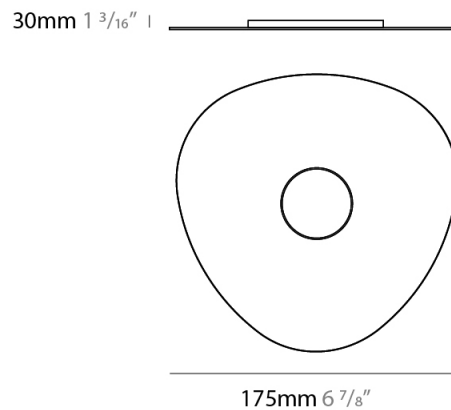

PROJECT
TYPE
SPECIFIER
QUANTITY
DATE

SCUDO SURFACE

D42031-

base number   Finish
Options

1. To build a product code in our configurator select the specify button on the base model # product page
2. To build a manual product code on this datasheet choose from the options listed below in blue font and add the suffix to the base model #

GENERAL

Series: Scudo
Partner: Icone
Division: Design
Installation: Surface
Product Type: Ceiling Surface
Mounting Location: Ceiling
Light Distribution: Direct

PHYSICAL

Shape: Oblong
Diameter (mm): 175
Diameter (in): 6 7/8
Height (mm): 30
Height (in): 1 3/16
Fixture Finish: WHI / BLK / GRY / GLF / SLF
Fixture Material: Aluminum

ELECTRICAL

Lamp Type: LED
Total Output Wattage (W): 4.5
Dimming: Electronic Low Voltage Dimming
Input Voltage (V): 120Vac Direct Line

LED

Number of LEDs: 1
Color Temperature (°K): 3000
Nominal Lumen (lm): 350
CRI: >90 CRI
Lamp Life (hrs): 50000

OPTICAL

RATINGS AND CERTIFICATIONS

Certified By: Certified for North American Standards
IP rating: IP20