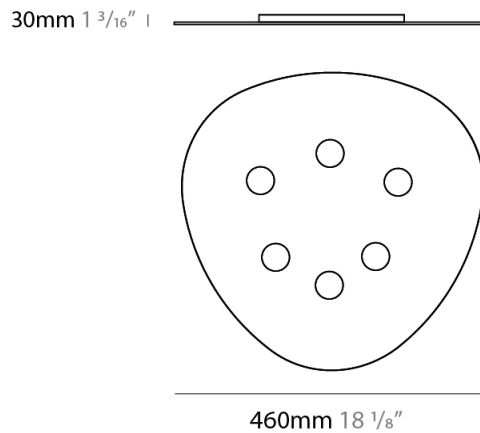

PROJECT	_____
TYPE	_____
SPECIFIER	_____
QUANTITY	_____
DATE	_____

SCUDO SURFACE

D42029-

base number   Finish
Options

1. To build a product code in our configurator select the specify button on the base model # product page
2. To build a manual product code on this datasheet choose from the options listed below in blue font and add the suffix to the base model #

GENERAL

Series: Scudo _____
Brand: Icone _____
Division: Design _____
Mounting Type: Surface _____
Mounting Location: Ceiling _____
Subcategory: Downlight _____

PHYSICAL

Shape: Oblong _____
Diameter (mm): 460 _____
Diameter (in): 18 1/8 _____
Height (mm): 30 _____
Height (in): 1 3/16 _____
Light Distribution: Direct _____
Fixture Finish: WHI / BLK / GRY / GLF / SLF _____
Fixture Material: Aluminum _____

ELECTRICAL

Lamp Type: LED _____
Total Output Wattage (W): 47 _____
Dimming: Electronic Low Voltage Dimming _____
Input Voltage (V): 120Vac Direct Line _____

LED

Number of LEDs: 6 _____
Color Temperature (°K): 3000 _____
Nominal Lumen (lm): 2100 _____
CRI: >90 CRI _____
Lamp Life (hrs): 50000 _____

OPTICAL

RATINGS AND CERTIFICATIONS

Certified By: Certified for North American Standards _____
IP rating: IP20 _____