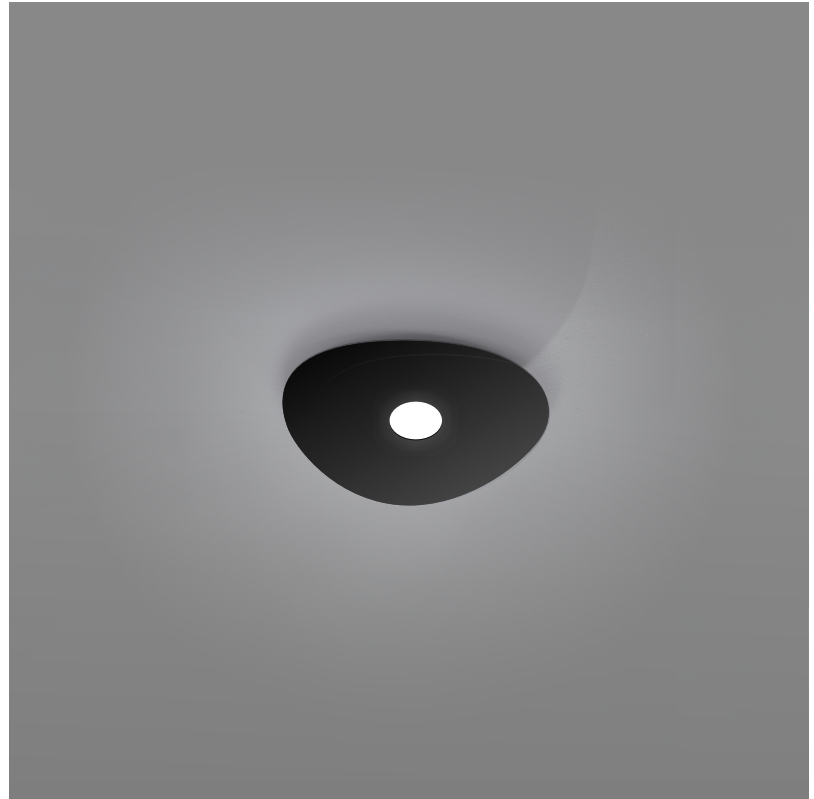

PROJECT	_____
TYPE	_____
SPECIFIER	_____
QUANTITY	_____
DATE	_____

SCUDO SURFACE

D42031-

base number   Finish
Options

1. To build a product code in our configurator select the specify button on the base model # product page
2. To build a manual product code on this datasheet choose from the options listed below in blue font and add the suffix to the base model #

GENERAL

Series: Scudo
Brand: Icone
Division: Design
Mounting Type: Surface
Mounting Location: Ceiling
Subcategory: Downlight

PHYSICAL

Shape: Oblong
Diameter (mm): 175
Diameter (in): 6 ⁷/₈
Height (mm): 30
Height (in): 1 ³/₁₆
Light Distribution: Direct
Fixture Finish: WHI / BLK / GRY / GLF / SLF
Fixture Material: Aluminum

ELECTRICAL

Lamp Type: LED
Total Output Wattage (W): 4.5
Dimming: Electronic Low Voltage Dimming
Input Voltage (V): 120Vac Direct Line

LED

Number of LEDs: 1
Color Temperature (°K): 3000
Nominal Lumen (lm): 350
CRI: >90 CRI
Lamp Life (hrs): 50000

OPTICAL

RATINGS AND CERTIFICATIONS

Certified By: Certified for North American Standards
IP rating: IP20