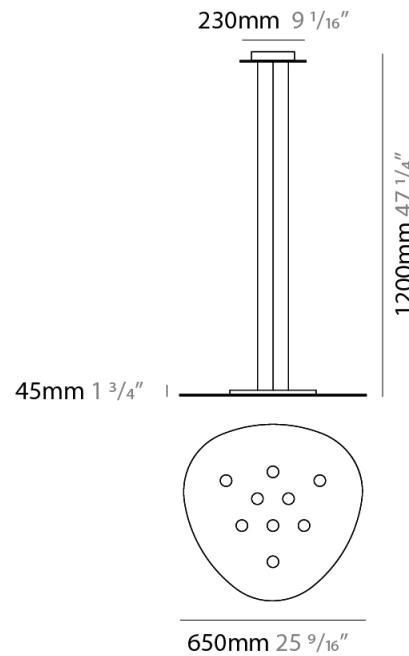

SCUDO SUSPENSION

D41038-

base number   Finish
Options

PROJECT	_____
TYPE	_____
SPECIFIER	_____
QUANTITY	_____
DATE	_____

1. To build a product code in our configurator select the specify button on the base model # product page
2. To build a manual product code on this datasheet choose from the options listed below in blue font and add the suffix to the base model #

GENERAL

Series: Scudo
Brand: Icone
Division: Design
Mounting Type: Suspension
Mounting Location: Ceiling
Subcategory: Pendant

PHYSICAL

Shape: Oblong
Diameter (mm): 650
Diameter (in): 25 ⁹/₁₆
Max. Overall Height (mm): 1200
Max. Overall Height (in): 47 ¹/₄
Light Distribution: Direct
Fixture Finish: WHI / BLK / GRY / GLF / SLF
Fixture Material: Aluminum

ELECTRICAL

Lamp Type: LED
Total Output Wattage (W): 40
Dimming: Electronic Low Voltage Dimming
Input Voltage (V): 120Vac Direct Line

LED

Number of LEDs: 9
Color Temperature (°K): 3000
Nominal Lumen (lm): 3150
CRI: >90 CRI
Lamp Life (hrs): 50000

OPTICAL

RATINGS AND CERTIFICATIONS

Certified By: Certified for North American Standards
IP rating: IP20