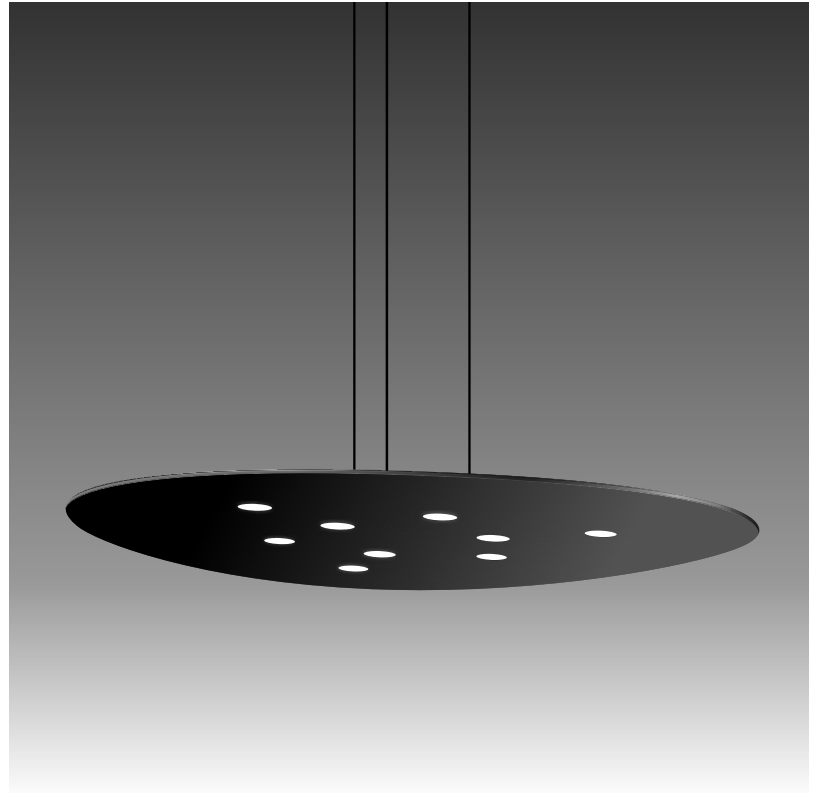

SCUDO SUSPENSION

D41038-

base number   Finish
Options

PROJECT	_____
TYPE	_____
SPECIFIER	_____
QUANTITY	_____
DATE	_____

1. To build a product code in our configurator select the specify button on the base model # product page
2. To build a manual product code on this datasheet choose from the options listed below in blue font and add the suffix to the base model #

GENERAL

Series: Scudo _____
Brand: Icone _____
Division: Design _____
Mounting Type: Suspension _____
Mounting Location: Ceiling _____
Subcategory: Pendant _____

PHYSICAL

Shape: Oblong _____
Diameter (mm): 650 _____
Diameter (in): 25 ⁹/₁₆ _____
Max. Overall Height (mm): 1200 _____
Max. Overall Height (in): 47 ¹/₄ _____
Light Distribution: Direct _____
Fixture Finish: WHI / BLK / GRY / GLF / SLF _____
Fixture Material: Aluminum _____

ELECTRICAL

Lamp Type: LED _____
Total Output Wattage (W): 40 _____
Dimming: Electronic Low Voltage Dimming _____
Input Voltage (V): 120Vac Direct Line _____

LED

Number of LEDs: 9 _____
Color Temperature (°K): 3000 _____
Nominal Lumen (lm): 3150 _____
CRI: >90 CRI _____
Lamp Life (hrs): 50000 _____

OPTICAL

RATINGS AND CERTIFICATIONS

Certified By: Certified for North American Standards _____
IP rating: IP20 _____