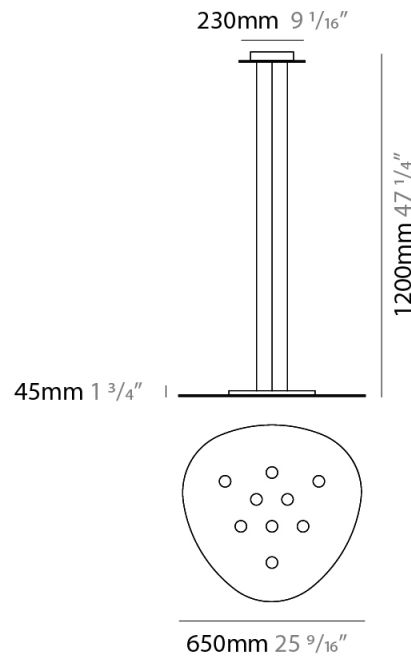

SCUDO SUSPENSION

D41038-

base number   Finish
Options

PROJECT	_____
TYPE	_____
SPECIFIER	_____
QUANTITY	_____
DATE	_____

1. To build a product code in our configurator select the specify button on the base model # product page
2. To build a manual product code on this datasheet choose from the options listed below in blue font and add the suffix to the base model #

GENERAL

Series: Scudo _____
Brand: Icone _____
Division: Design _____
Mounting Type: Suspension _____
Mounting Location: Ceiling _____
Subcategory: Pendant _____

PHYSICAL

Shape: Oblong _____
Diameter (mm): 650 _____
Diameter (in): 25 ⁹/₁₆ _____
Max. Overall Height (mm): 1200 _____
Max. Overall Height (in): 47 ¹/₄ _____
Light Distribution: Direct _____
Fixture Finish: WHI / BLK / GRY / GLF / SLF _____
Fixture Material: Aluminum _____

ELECTRICAL

Lamp Type: LED _____
Total Output Wattage (W): 40 _____
Dimming: Electronic Low Voltage Dimming _____
Input Voltage (V): 120Vac Direct Line _____

LED

Number of LEDs: 9 _____
Color Temperature (°K): 3000 _____
Nominal Lumen (lm): 3150 _____
CRI: >90 CRI _____
Lamp Life (hrs): 50000 _____

OPTICAL

RATINGS AND CERTIFICATIONS

Certified By: Certified for North American Standards _____
IP rating: IP20 _____