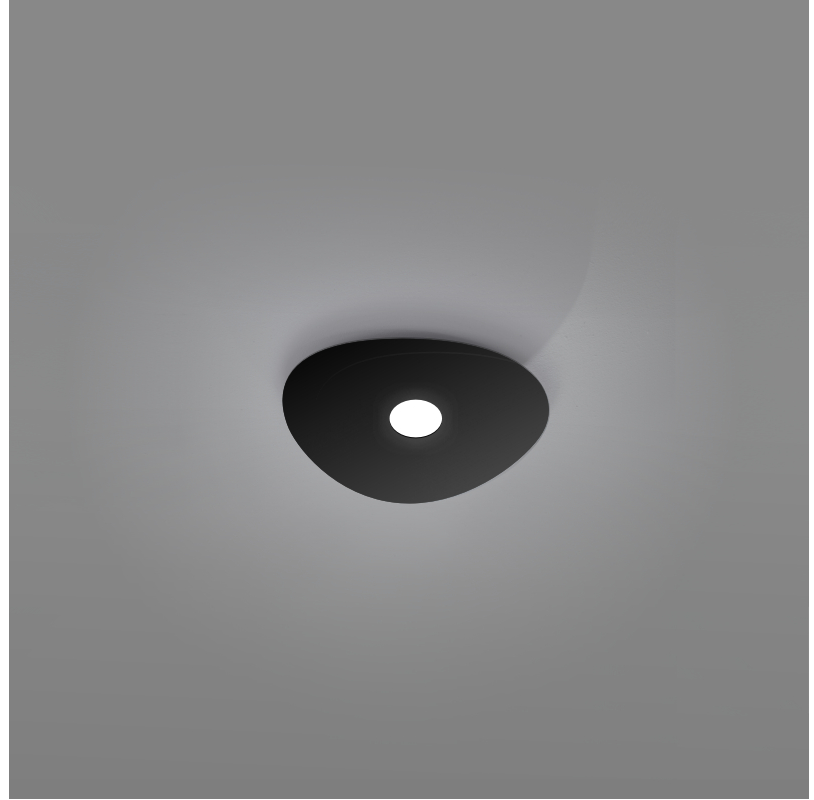

PROJECT
TYPE
SPECIFIER
QUANTITY
DATE

SCUDO SURFACE

D42031-

base number   Finish
Options

1. To build a product code in our configurator select the specify button on the base model # product page
2. To build a manual product code on this datasheet choose from the options listed below in blue font and add the suffix to the base model #

GENERAL

Series: Scudo
Brand: Icone
Division: Design
Mounting Type: Surface
Mounting Location: Ceiling
Subcategory: Downlight

PHYSICAL

Shape: Oblong
Diameter (mm): 175
Diameter (in): 6 ⁷/₈
Height (mm): 30
Height (in): 1 ³/₁₆
Light Distribution: Direct
Fixture Finish: WHI / BLK / GRY / GLF / SLF
Fixture Material: Aluminum

ELECTRICAL

Lamp Type: LED
Total Output Wattage (W): 4.5
Dimming: Electronic Low Voltage Dimming
Input Voltage (V): 120Vac Direct Line

LED

Number of LEDs: 1
Color Temperature (°K): 3000
Nominal Lumen (lm): 350
CRI: >90 CRI
Lamp Life (hrs): 50000

OPTICAL

RATINGS AND CERTIFICATIONS

Certified By: Certified for North American Standards
IP rating: IP20