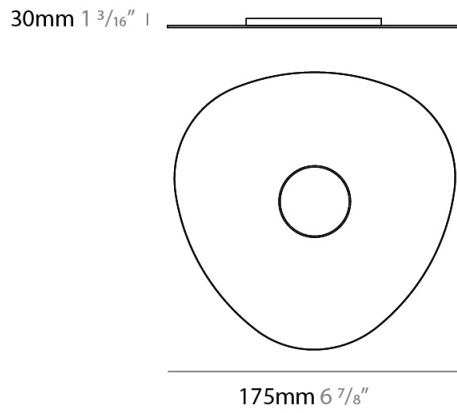

PROJECT
TYPE
SPECIFIER
QUANTITY
DATE

SCUDO SURFACE

D42031-

base number   Finish
Options

1. To build a product code in our configurator select the specify button on the base model # product page
2. To build a manual product code on this datasheet choose from the options listed below in blue font and add the suffix to the base model #

GENERAL

Series: Scudo
Brand: Icone
Division: Design
Mounting Type: Surface
Mounting Location: Ceiling
Subcategory: Downlight

PHYSICAL

Shape: Oblong
Diameter (mm): 175
Diameter (in): 6 ⁷/₈
Height (mm): 30
Height (in): 1 ³/₁₆
Light Distribution: Direct
Fixture Finish: WHI / BLK / GRY / GLF / SLF
Fixture Material: Aluminum

ELECTRICAL

Lamp Type: LED
Total Output Wattage (W): 4.5
Dimming: Electronic Low Voltage Dimming
Input Voltage (V): 120Vac Direct Line

LED

Number of LEDs: 1
Color Temperature (°K): 3000
Nominal Lumen (lm): 350
CRI: >90 CRI
Lamp Life (hrs): 50000

OPTICAL

RATINGS AND CERTIFICATIONS

Certified By: Certified for North American Standards
IP rating: IP20