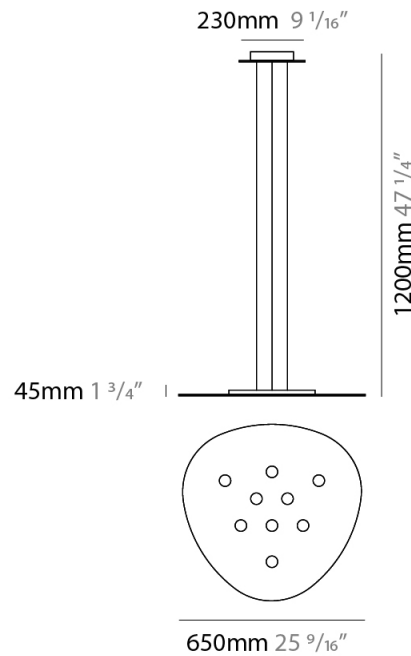

SCUDO SUSPENSION

D41038-

base number   Finish
Options

PROJECT	_____
TYPE	_____
SPECIFIER	_____
QUANTITY	_____
DATE	_____

1. To build a product code in our configurator select the specify button on the base model # product page
2. To build a manual product code on this datasheet choose from the options listed below in blue font and add the suffix to the base model #

GENERAL

Series: Scudo _____
Partner: Icone _____
Division: Design _____
Installation: Suspension _____
Product Type: Pendant _____
Mounting Location: Ceiling _____
Light Distribution: Direct _____

PHYSICAL

Shape: Oblong _____
Diameter (mm): 650 _____
Diameter (in): 25 ⁹/₁₆ _____
Max. Overall Height (mm): 1200 _____
Max. Overall Height (in): 47 ¹/₄ _____
Fixture Finish: WHI / BLK / GRY / GLF / SLF _____
Fixture Material: Aluminum _____

ELECTRICAL

Lamp Type: LED _____
Total Output Wattage (W): 40 _____
Dimming: Electronic Low Voltage Dimming _____
Input Voltage (V): 120Vac Direct Line _____

LED

Number of LEDs: 9 _____
Color Temperature (°K): 3000 _____
Nominal Lumen (lm): 3150 _____
CRI: >90 CRI _____
Lamp Life (hrs): 50000 _____

OPTICAL

RATINGS AND CERTIFICATIONS

Certified By: Certified for North American Standards _____
IP rating: IP20 _____