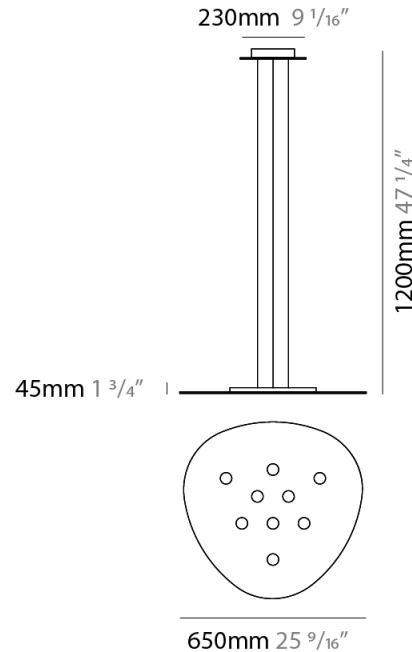

PROJECT	
TYPE	
SPECIFIER	
QUANTITY	
DATE	

SCUDO SUSPENSION

D41030- : D41030-WHI

base number

1. To build a product code in our configurator select the specify button on the base model # product page
2. To build a manual product code on this datasheet choose from the options listed below in blue font and add the suffix to the base model #

GENERAL

Series: Scudo
Partner: Icone
Division: Design
Installation: Suspension
Product Type: Pendant
Mounting Location: Ceiling
Light Distribution: Direct

PHYSICAL

Shape: Oblong
Diameter (mm): 650
Diameter (in): 25 9/16
Max. Overall Height (mm): 1200
Max. Overall Height (in): 47 1/4
Weight (kg): 7.3
Weight (lbs): 15.999
Fixture Material: Aluminum

ELECTRICAL

Lamp Type: LED
Total Output Wattage (W): 57
Max. Wattage Per Lamp (W): 4.5 / 17
Dimming: Electronic Low Voltage Dimming
Input Voltage (V): 120

LED

Number of LEDs: Dir 9 + Ind 1
Color Temperature (°K): 3000
Nominal Lumen (lm): 4500
CRI: >90 CRI
Lamp Life (hrs): 50000

OPTICAL

RATINGS AND CERTIFICATIONS

Certified By: CSA Certified to UL and CSA Standards
IP rating: IP20