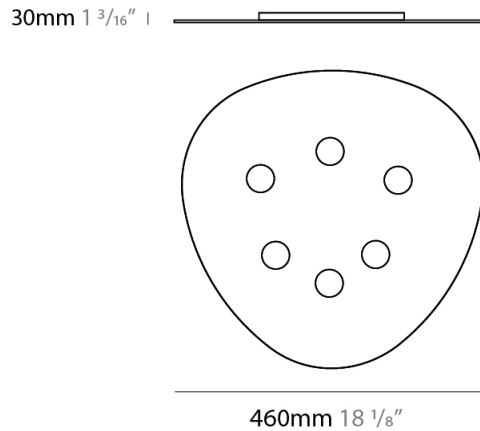

PROJECT
TYPE
SPECIFIER
QUANTITY
DATE

SCUDO SURFACE

D42029-

base number   Finish
Options

1. To build a product code in our configurator select the specify button on the base model # product page
2. To build a manual product code on this datasheet choose from the options listed below in blue font and add the suffix to the base model #

GENERAL

Series: Scudo
Partner: Icone
Division: Design
Installation: Surface
Product Type: Ceiling Surface
Mounting Location: Ceiling
Light Distribution: Direct

PHYSICAL

Shape: Oblong
Diameter (mm): 460
Diameter (in): 18 1/8
Height (mm): 30
Height (in): 1 3/16
Fixture Finish: WHI / BLK / GRY / GLF / SLF
Fixture Material: Aluminum

ELECTRICAL

Lamp Type: LED
Total Output Wattage (W): 47
Dimming: Electronic Low Voltage Dimming
Input Voltage (V): 120Vac Direct Line

LED

Number of LEDs: 6
Color Temperature (°K): 3000
Nominal Lumen (lm): 2100
CRI: >90 CRI
Lamp Life (hrs): 50000

OPTICAL

RATINGS AND CERTIFICATIONS

Certified By: Certified for North American Standards
IP rating: IP20