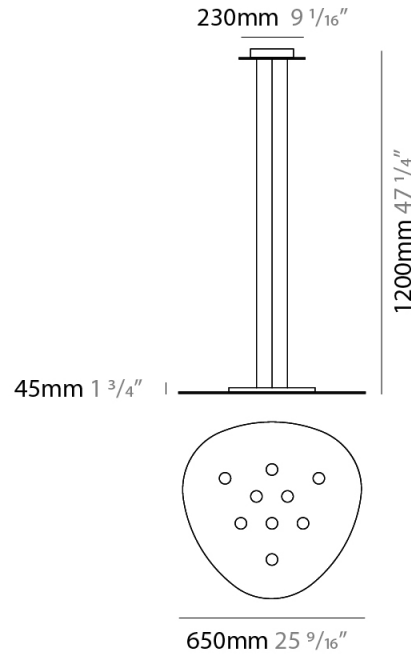

PROJECT	
TYPE	
SPECIFIER	
QUANTITY	
DATE	

SCUDO SUSPENSION

D41030- : D41030-GRY

base number

1. To build a product code in our configurator select the specify button on the base model # product page
2. To build a manual product code on this datasheet choose from the options listed below in blue font and add the suffix to the base model #

GENERAL

Series: Scudo
Partner: Icone
Division: Design
Installation: Suspension
Product Type: Pendant
Mounting Location: Ceiling
Light Distribution: Direct

PHYSICAL

Shape: Oblong
Diameter (mm): 650
Diameter (in): 25 9/16
Max. Overall Height (mm): 1200
Max. Overall Height (in): 47 1/4
Weight (kg): 7.3
Weight (lbs): 15.999
Fixture Material: Aluminum

ELECTRICAL

Lamp Type: LED
Total Output Wattage (W): 57
Max. Wattage Per Lamp (W): 4.5 / 17
Dimming: Electronic Low Voltage Dimming
Input Voltage (V): 120

LED

Number of LEDs: Dir 9 + Ind 1
Color Temperature (°K): 3000
Nominal Lumen (lm): 4500
CRI: >90 CRI
Lamp Life (hrs): 50000

OPTICAL

RATINGS AND CERTIFICATIONS

Certified By: CSA Certified to UL and CSA Standards
IP rating: IP20