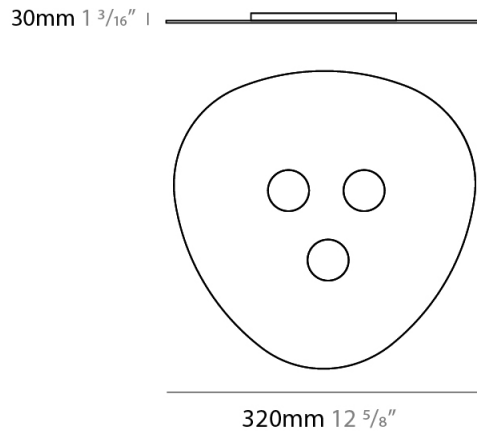

PROJECT
TYPE
SPECIFIER
QUANTITY
DATE

SCUDO SURFACE

D42030-

base number   Finish
Options

1. To build a product code in our configurator select the specify button on the base model # product page
2. To build a manual product code on this datasheet choose from the options listed below in blue font and add the suffix to the base model #

GENERAL

Series: Scudo
Partner: Icone
Division: Design
Installation: Surface
Product Type: Ceiling Surface
Mounting Location: Ceiling
Light Distribution: Direct

PHYSICAL

Shape: Oblong
Diameter (mm): 320
Diameter (in): 12 ⁵/₈
Height (mm): 30
Height (in): 1 ³/₁₆
Fixture Finish: WHI / BLK / GRY / GLF / SLF
Fixture Material: Aluminum

ELECTRICAL

Lamp Type: LED
Total Output Wattage (W): 13.5
Dimming: Electronic Low Voltage Dimming
Input Voltage (V): 120Vac Direct Line

LED

Number of LEDs: 3
Color Temperature (°K): 3000
Nominal Lumen (lm): 1050
CRI: >90 CRI
Lamp Life (hrs): 50000

OPTICAL

RATINGS AND CERTIFICATIONS

Certified By: Certified for North American Standards
IP rating: IP20