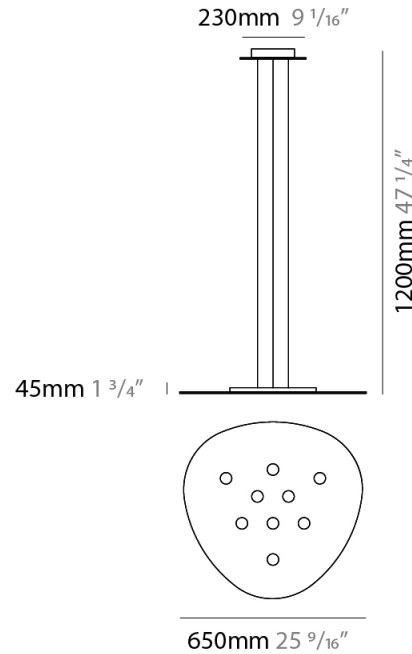

PROJECT	
TYPE	
SPECIFIER	
QUANTITY	
DATE	

SCUDO SUSPENSION

D41030- : D41030-GRY

base number

1. To build a product code in our configurator select the specify button on the base model # product page
2. To build a manual product code on this datasheet choose from the options listed below in blue font and add the suffix to the base model #

GENERAL

Series: Scudo
Partner: Icone
Division: Design
Installation: Suspension
Product Type: Pendant
Mounting Location: Ceiling
Light Distribution: Direct

PHYSICAL

Shape: Oblong
Diameter (mm): 650
Diameter (in): 25 9/16
Max. Overall Height (mm): 1200
Max. Overall Height (in): 47 1/4
Weight (kg): 7.3
Weight (lbs): 15.999
Fixture Material: Aluminum

ELECTRICAL

Lamp Type: LED
Total Output Wattage (W): 57
Max. Wattage Per Lamp (W): 4.5 / 17
Dimming: Electronic Low Voltage Dimming
Input Voltage (V): 120

LED

Number of LEDs: Dir 9 + Ind 1
Color Temperature (°K): 3000
Nominal Lumen (lm): 4500
CRI: >90 CRI
Lamp Life (hrs): 50000

OPTICAL

RATINGS AND CERTIFICATIONS

Certified By: CSA Certified to UL and CSA Standards
IP rating: IP20