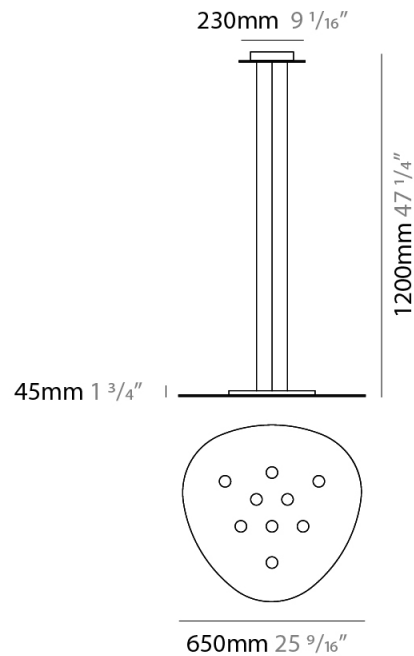

PROJECT	_____
TYPE	_____
SPECIFIER	_____
QUANTITY	_____
DATE	_____

SCUDO SUSPENSION

D41030-

base number   Finish
Options

1. To build a product code in our configurator select the specify button on the base model # product page
2. To build a manual product code on this datasheet choose from the options listed below in blue font and add the suffix to the base model #

GENERAL

Series: Scudo _____
Partner: Icone _____
Division: Design _____
Installation: Suspension _____
Product Type: Pendant _____
Mounting Location: Ceiling _____
Light Distribution: Direct _____

PHYSICAL

Shape: Oblong _____
Diameter (mm): 650 _____
Diameter (in): 25 ⁹/₁₆ _____
Max. Overall Height (mm): 1200 _____
Max. Overall Height (in): 47 ¹/₄ _____
Fixture Finish: WHI / BLK / GRY / GLF / SLF _____
Fixture Material: Aluminum _____

ELECTRICAL

Lamp Type: LED _____
Total Output Wattage (W): 57 _____
Dimming: Electronic Low Voltage Dimming _____
Input Voltage (V): 120Vac Direct Line _____

LED

Number of LEDs: Dir 9 + Ind 1 _____
Color Temperature (°K): 3000 _____
Nominal Lumen (lm): 4500 _____
CRI: >90 CRI _____
Lamp Life (hrs): 50000 _____

OPTICAL

RATINGS AND CERTIFICATIONS

Certified By: Certified for North American Standards _____
IP rating: IP20 _____