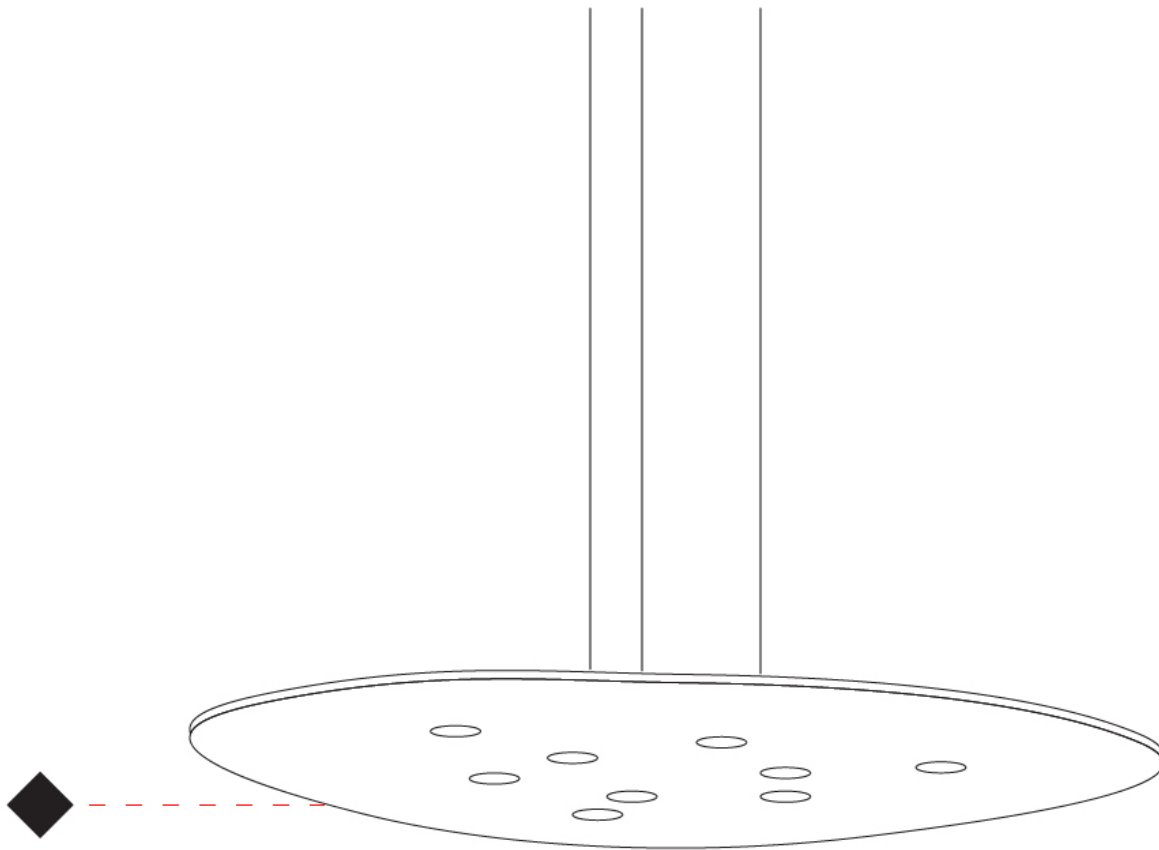

SCUDO SUSPENSION

D41030- : D41030-GRY

PROJECT _____

TYPE _____

SPECIFIER _____

QUANTITY _____

DATE _____

D