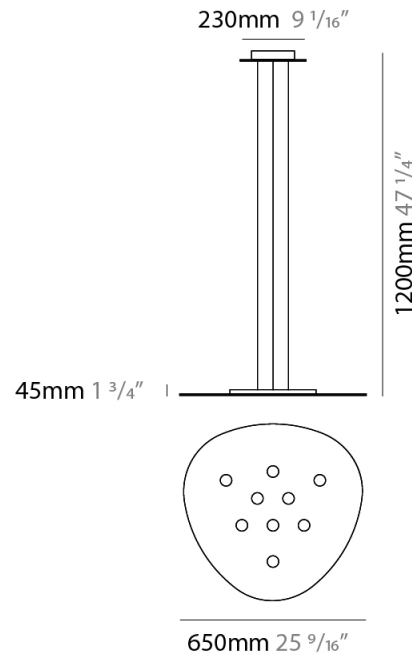

PROJECT	
TYPE	
SPECIFIER	
QUANTITY	
DATE	

SCUDO SUSPENSION

D41030- : D41030-GRY

base number

1. To build a product code in our configurator select the specify button on the base model # product page
2. To build a manual product code on this datasheet choose from the options listed below in blue font and add the suffix to the base model #

GENERAL

Series: Scudo
Partner: Icone
Division: Design
Installation: Suspension
Product Type: Pendant
Mounting Location: Ceiling
Light Distribution: Direct

PHYSICAL

Shape: Oblong
Diameter (mm): 650
Diameter (in): 25 9/16
Max. Overall Height (mm): 1200
Max. Overall Height (in): 47 1/4
Weight (kg): 7.3
Weight (lbs): 15.999
Fixture Material: Aluminum

ELECTRICAL

Lamp Type: LED
Total Output Wattage (W): 57
Max. Wattage Per Lamp (W): 4.5 / 17
Dimming: Electronic Low Voltage Dimming
Input Voltage (V): 120

LED

Number of LEDs: Dir 9 + Ind 1
Color Temperature (°K): 3000
Nominal Lumen (lm): 4500
CRI: >90 CRI
Lamp Life (hrs): 50000

OPTICAL

RATINGS AND CERTIFICATIONS

Certified By: CSA Certified to UL and CSA Standards
IP rating: IP20