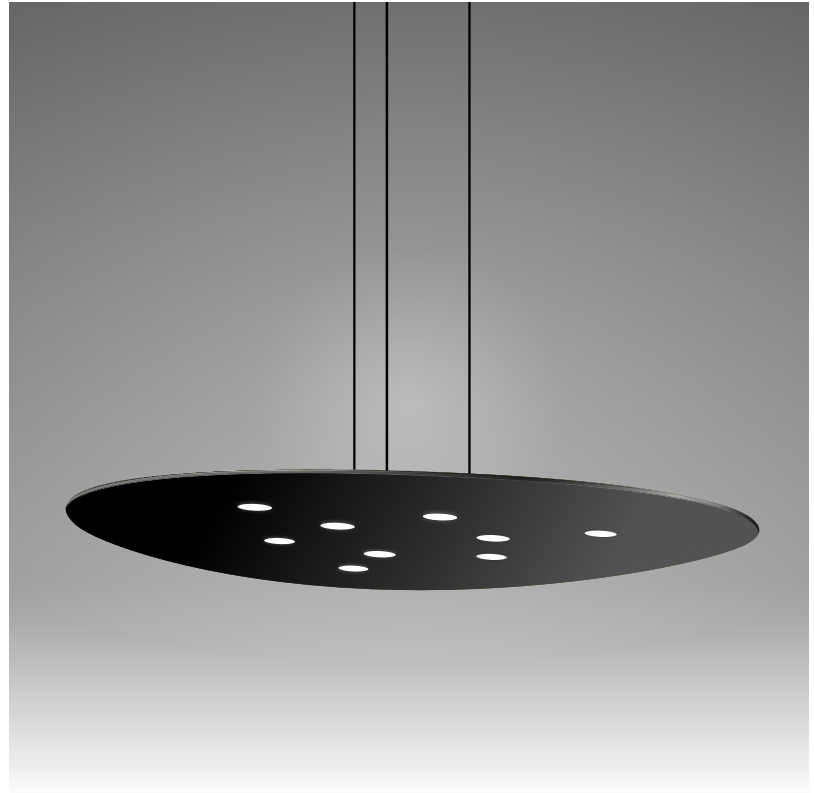

PROJECT _____
TYPE _____
SPECIFIER _____
QUANTITY _____
DATE _____

SCUDO SUSPENSION

D41030-

base number   Finish
Options

1. To build a product code in our configurator select the specify button on the base model # product page
2. To build a manual product code on this datasheet choose from the options listed below in blue font and add the suffix to the base model #

GENERAL

Series: Scudo _____
Brand: Icone _____
Division: Design _____
Mounting Type: Suspension _____
Mounting Location: Ceiling _____
Subcategory: Pendant _____

PHYSICAL

Shape: Oblong _____
Diameter (mm): 650 _____
Diameter (in): 25 ⁹/₁₆ _____
Max. Overall Height (mm): 1200 _____
Max. Overall Height (in): 47 ¹/₄ _____
Light Distribution: Direct / Indirect _____
Fixture Finish: WHI / BLK / GRY / GLF / SLF _____
Fixture Material: Aluminum _____

ELECTRICAL

Lamp Type: LED _____
Total Output Wattage (W): 57 _____
Dimming: Electronic Low Voltage Dimming _____
Input Voltage (V): 120Vac Direct Line _____

LED

Number of LEDs: Dir 9 + Ind 1 _____
Color Temperature (°K): 3000 _____
Nominal Lumen (lm): 4500 _____
CRI: >90 CRI _____
Lamp Life (hrs): 50000 _____

OPTICAL

RATINGS AND CERTIFICATIONS

Certified By: Certified for North American Standards _____
IP rating: IP20 _____