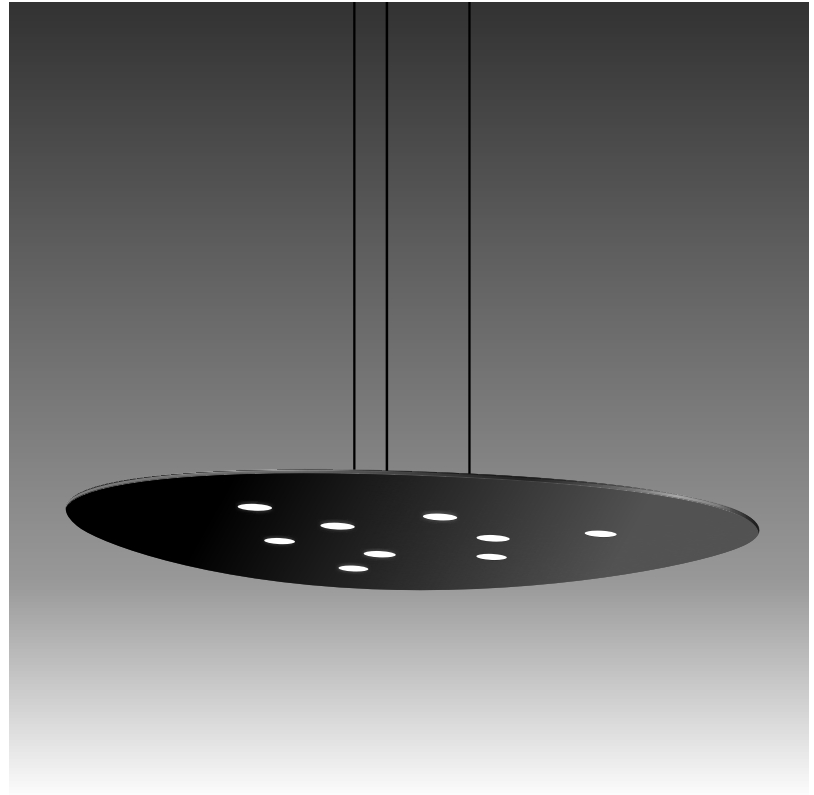

PROJECT	_____
TYPE	_____
SPECIFIER	_____
QUANTITY	_____
DATE	_____

SCUDO SUSPENSION

D41038-

base number _____
Finish _____
Options _____

1. To build a product code in our configurator select the specify button on the base model # product page
2. To build a manual product code on this datasheet choose from the options listed below in blue font and add the suffix to the base model #

GENERAL

Series: Scudo _____
Brand: Icone _____
Division: Design _____
Mounting Type: Suspension _____
Mounting Location: Ceiling _____
Subcategory: Pendant _____

PHYSICAL

Shape: Oblong _____
Diameter (mm): 650 _____
Diameter (in): 25 ⁹/₁₆ _____
Max. Overall Height (mm): 1200 _____
Max. Overall Height (in): 47 ¹/₄ _____
Light Distribution: Direct _____
Fixture Finish: WHI / BLK / GRY / GLF / SLF _____
Fixture Material: Aluminum _____

ELECTRICAL

Lamp Type: LED _____
Total Output Wattage (W): 40 _____
Dimming: Electronic Low Voltage Dimming _____
Input Voltage (V): 120Vac Direct Line _____

LED

Number of LEDs: 9 _____
Color Temperature (°K): 3000 _____
Nominal Lumen (lm): 3150 _____
CRI: >90 CRI _____
Lamp Life (hrs): 50000 _____

OPTICAL

RATINGS AND CERTIFICATIONS

Certified By: Certified for North American Standards _____
IP rating: IP20 _____