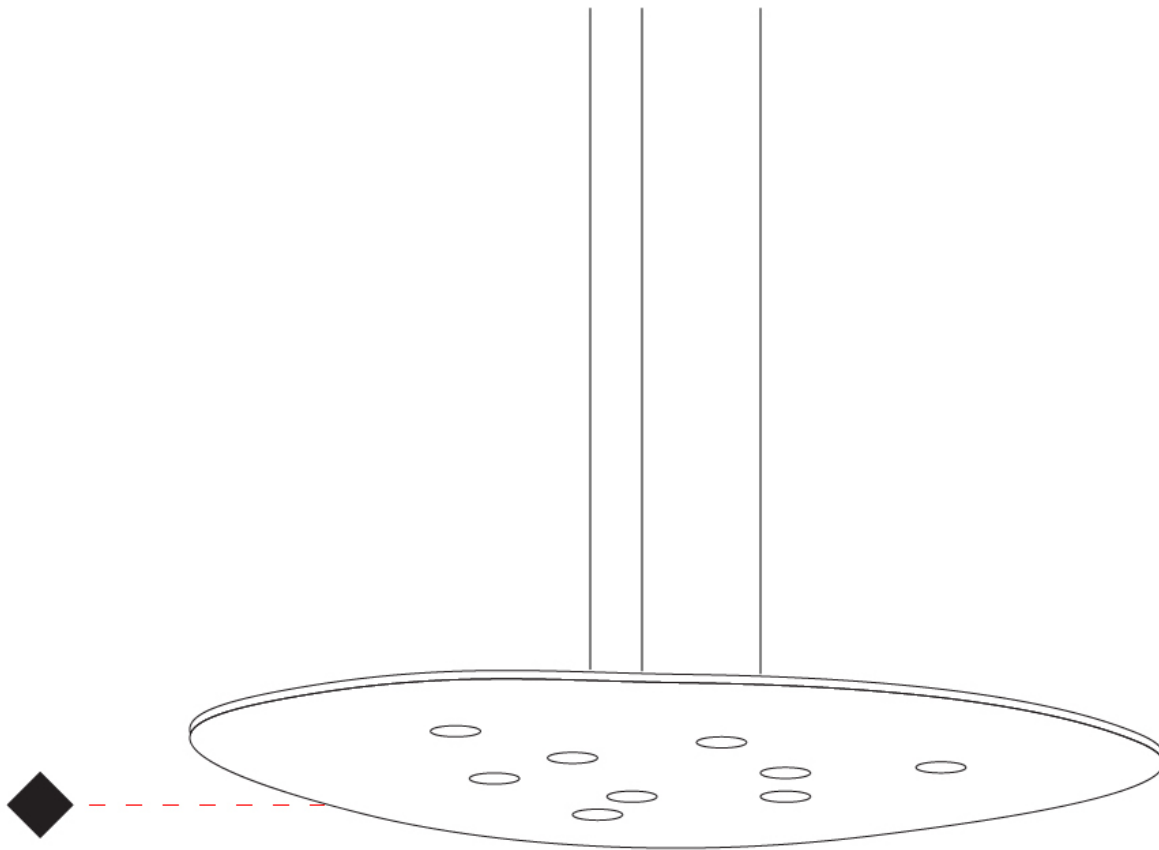

SCUDO SUSPENSION

D41030-

PROJECT

TYPE

SPECIFIER

QUANTITY

DATE

D