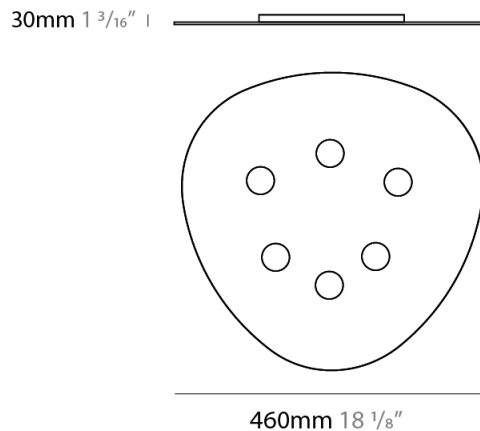

PROJECT
TYPE
SPECIFIER
QUANTITY
DATE

SCUDO SURFACE

D42029-

base number   Finish
Options

1. To build a product code in our configurator select the specify button on the base model # product page
2. To build a manual product code on this datasheet choose from the options listed below in blue font and add the suffix to the base model #

GENERAL

Series: Scudo
Brand: Icone
Division: Design
Mounting Type: Surface
Mounting Location: Ceiling
Subcategory: Downlight

PHYSICAL

Shape: Oblong
Diameter (mm): 460
Diameter (in): 18 1/8
Height (mm): 30
Height (in): 1 3/16
Light Distribution: Direct
Fixture Finish: WHI / BLK / GRY / GLF / SLF
Fixture Material: Aluminum

ELECTRICAL

Lamp Type: LED
Total Output Wattage (W): 47
Dimming: Electronic Low Voltage Dimming
Input Voltage (V): 120Vac Direct Line

LED

Number of LEDs: 6
Color Temperature (°K): 3000
Nominal Lumen (lm): 2100
CRI: >90 CRI
Lamp Life (hrs): 50000

OPTICAL

RATINGS AND CERTIFICATIONS

Certified By: Certified for North American Standards
IP rating: IP20