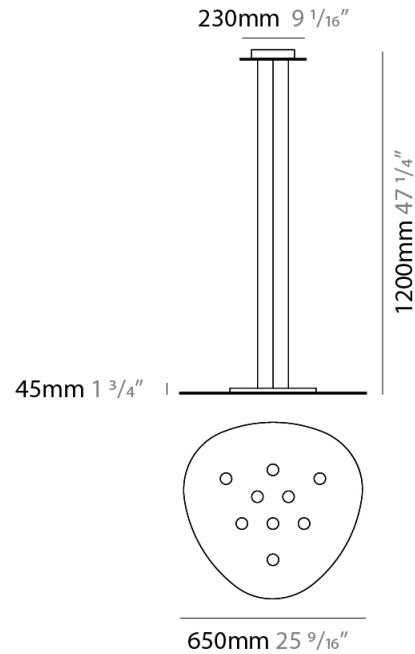

PROJECT	_____
TYPE	_____
SPECIFIER	_____
QUANTITY	_____
DATE	_____

SCUDO SUSPENSION

D41038-

base number _____
Finish _____
Options _____

1. To build a product code in our configurator select the specify button on the base model # product page
2. To build a manual product code on this datasheet choose from the options listed below in blue font and add the suffix to the base model #

GENERAL

Series: Scudo _____
Brand: Icone _____
Division: Design _____
Mounting Type: Suspension _____
Mounting Location: Ceiling _____
Subcategory: Pendant _____

PHYSICAL

Shape: Oblong _____
Diameter (mm): 650 _____
Diameter (in): 25 ⁹/₁₆ _____
Max. Overall Height (mm): 1200 _____
Max. Overall Height (in): 47 ¹/₄ _____
Light Distribution: Direct _____
Fixture Finish: WHI / BLK / GRY / GLF / SLF _____
Fixture Material: Aluminum _____

ELECTRICAL

Lamp Type: LED _____
Total Output Wattage (W): 40 _____
Dimming: Electronic Low Voltage Dimming _____
Input Voltage (V): 120Vac Direct Line _____

LED

Number of LEDs: 9 _____
Color Temperature (°K): 3000 _____
Nominal Lumen (lm): 3150 _____
CRI: >90 CRI _____
Lamp Life (hrs): 50000 _____

OPTICAL

RATINGS AND CERTIFICATIONS

Certified By: Certified for North American Standards _____
IP rating: IP20 _____