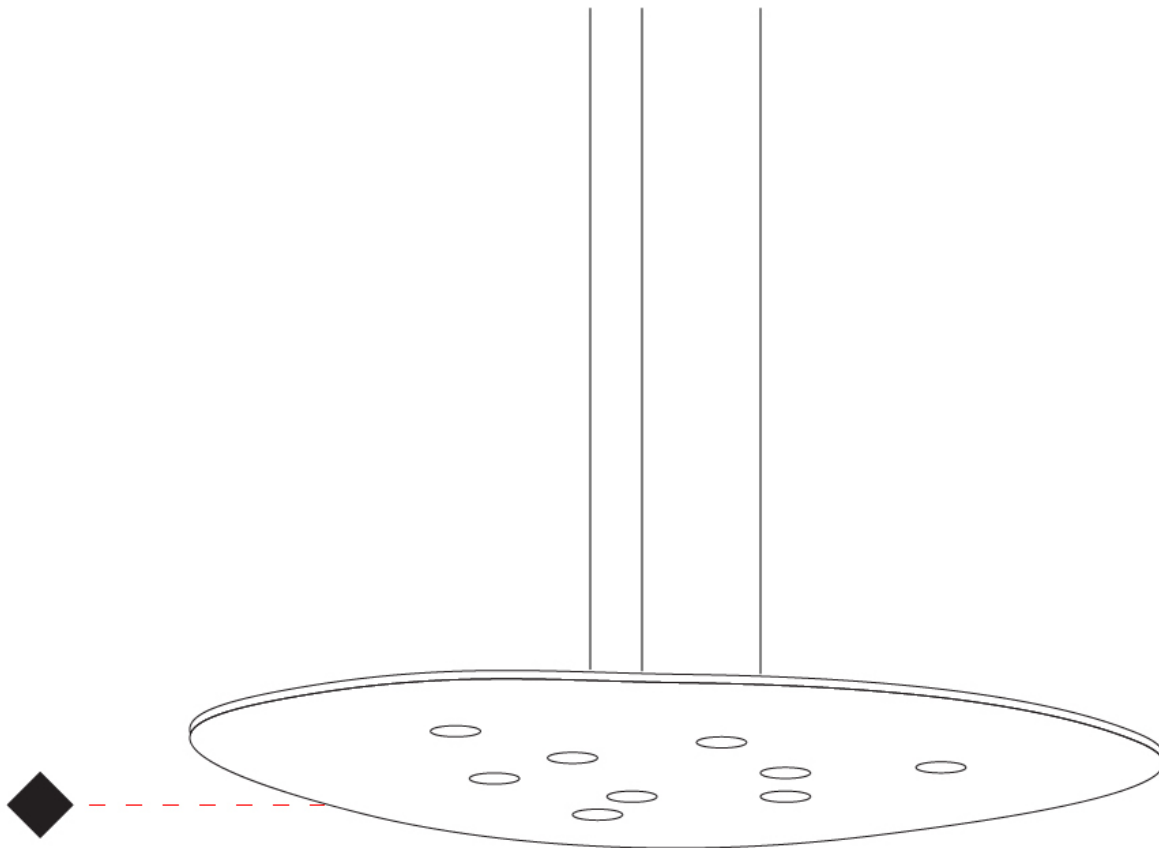

SCUDO SUSPENSION

D41030-

PROJECT _____

TYPE _____

SPECIFIER _____

QUANTITY _____

DATE _____

D