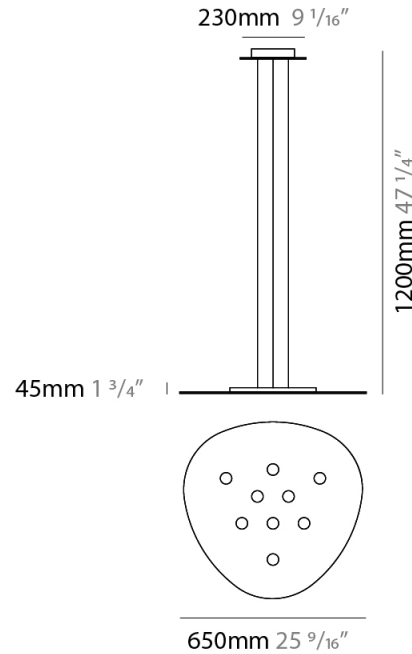

PROJECT	
TYPE	
SPECIFIER	
QUANTITY	
DATE	

SCUDO SUSPENSION

D41030- : D41030-WHI

base number

1. To build a product code in our configurator select the specify button on the base model # product page
2. To build a manual product code on this datasheet choose from the options listed below in blue font and add the suffix to the base model #

GENERAL

Series: Scudo
Partner: Icone
Division: Design
Installation: Suspension
Product Type: Pendant
Mounting Location: Ceiling
Light Distribution: Direct

PHYSICAL

Shape: Oblong
Diameter (mm): 650
Diameter (in): 25 9/16"
Max. Overall Height (mm): 1200
Max. Overall Height (in): 47 1/4"
Weight (kg): 7.3
Weight (lbs): 15.999
Fixture Material: Aluminum

ELECTRICAL

Lamp Type: LED
Total Output Wattage (W): 57
Max. Wattage Per Lamp (W): 4.5 / 17
Dimming: Electronic Low Voltage Dimming
Input Voltage (V): 120

LED

Number of LEDs: Dir 9 + Ind 1
Color Temperature (°K): 3000
Nominal Lumen (lm): 4500
CRI: >90 CRI
Lamp Life (hrs): 50000

OPTICAL

RATINGS AND CERTIFICATIONS

Certified By: CSA Certified to UL and CSA Standards
IP rating: IP20