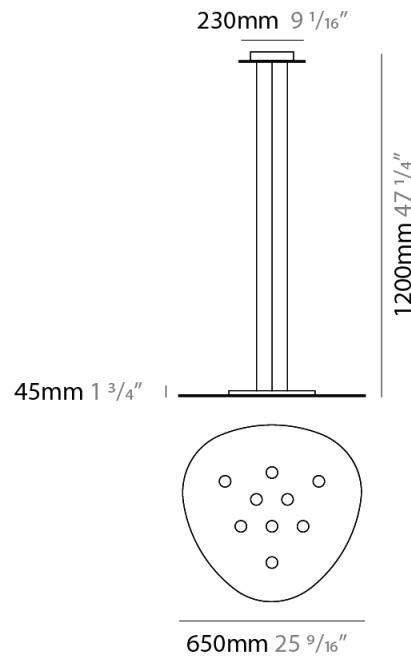

PROJECT	_____
TYPE	_____
SPECIFIER	_____
QUANTITY	_____
DATE	_____

SCUDO SUSPENSION

D41030-

base number   Finish
Options

1. To build a product code in our configurator select the specify button on the base model # product page
2. To build a manual product code on this datasheet choose from the options listed below in blue font and add the suffix to the base model #

GENERAL

Series: Scudo _____
Partner: Icone _____
Division: Design _____
Installation: Suspension _____
Product Type: Pendant _____
Mounting Location: Ceiling _____
Light Distribution: Direct _____

PHYSICAL

Shape: Oblong _____
Diameter (mm): 650 _____
Diameter (in): 25 ⁹/₁₆ _____
Max. Overall Height (mm): 1200 _____
Max. Overall Height (in): 47 ¹/₄ _____
Fixture Finish: WHI / BLK / GRY / GLF / SLF _____
Fixture Material: Aluminum _____

ELECTRICAL

Lamp Type: LED _____
Total Output Wattage (W): 57 _____
Dimming: Electronic Low Voltage Dimming _____
Input Voltage (V): 120Vac Direct Line _____

LED

Number of LEDs: Dir 9 + Ind 1 _____
Color Temperature (°K): 3000 _____
Nominal Lumen (lm): 4500 _____
CRI: >90 CRI _____
Lamp Life (hrs): 50000 _____

OPTICAL

RATINGS AND CERTIFICATIONS

Certified By: Certified for North American Standards _____
IP rating: IP20 _____