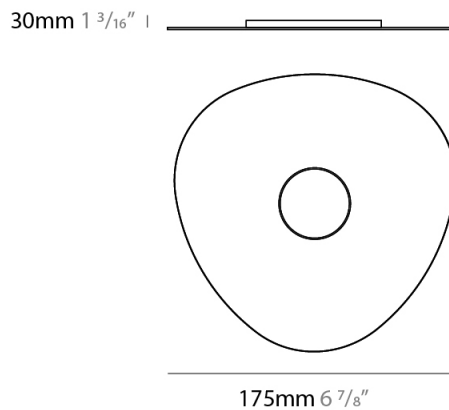

PROJECT
TYPE
SPECIFIER
QUANTITY
DATE

SCUDO SURFACE

D42031-

base number   Finish
Options

1. To build a product code in our configurator select the specify button on the base model # product page
2. To build a manual product code on this datasheet choose from the options listed below in blue font and add the suffix to the base model #

GENERAL

Series: Scudo
Partner: Icone
Division: Design
Installation: Surface
Product Type: Ceiling Surface
Mounting Location: Ceiling
Light Distribution: Direct

PHYSICAL

Shape: Oblong
Diameter (mm): 175
Diameter (in): 6 7/8
Height (mm): 30
Height (in): 1 3/16
Fixture Finish: WHI / BLK / GRY / GLF / SLF
Fixture Material: Aluminum

ELECTRICAL

Lamp Type: LED
Total Output Wattage (W): 4.5
Dimming: Electronic Low Voltage Dimming
Input Voltage (V): 120Vac Direct Line

LED

Number of LEDs: 1
Color Temperature (°K): 3000
Nominal Lumen (lm): 350
CRI: >90 CRI
Lamp Life (hrs): 50000

OPTICAL

RATINGS AND CERTIFICATIONS

Certified By: Certified for North American Standards
IP rating: IP20