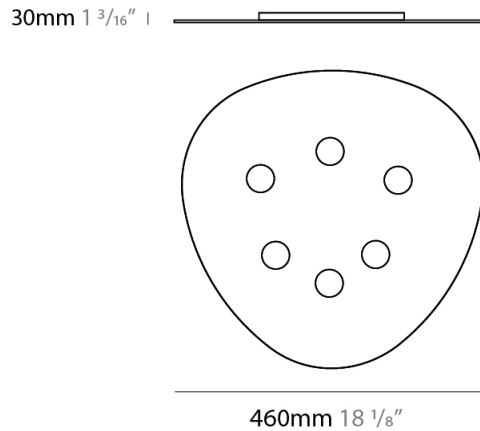

PROJECT	_____
TYPE	_____
SPECIFIER	_____
QUANTITY	_____
DATE	_____

SCUDO SURFACE

D42029-

base number   Finish
Options

1. To build a product code in our configurator select the specify button on the base model # product page
2. To build a manual product code on this datasheet choose from the options listed below in blue font and add the suffix to the base model #

GENERAL

Series: Scudo _____
Partner: Icone _____
Division: Design _____
Installation: Surface _____
Product Type: Ceiling Surface _____
Mounting Location: Ceiling _____
Light Distribution: Direct _____

PHYSICAL

Shape: Oblong _____
Diameter (mm): 460 _____
Diameter (in): 18 1/8 _____
Height (mm): 30 _____
Height (in): 1 3/16 _____
Fixture Finish: WHI / BLK / GRY / GLF / SLF _____
Fixture Material: Aluminum _____

ELECTRICAL

Lamp Type: LED _____
Total Output Wattage (W): 47 _____
Dimming: Electronic Low Voltage Dimming _____
Input Voltage (V): 120Vac Direct Line _____

LED

Number of LEDs: 6 _____
Color Temperature (°K): 3000 _____
Nominal Lumen (lm): 2100 _____
CRI: >90 CRI _____
Lamp Life (hrs): 50000 _____

OPTICAL

RATINGS AND CERTIFICATIONS

Certified By: Certified for North American Standards _____
IP rating: IP20 _____