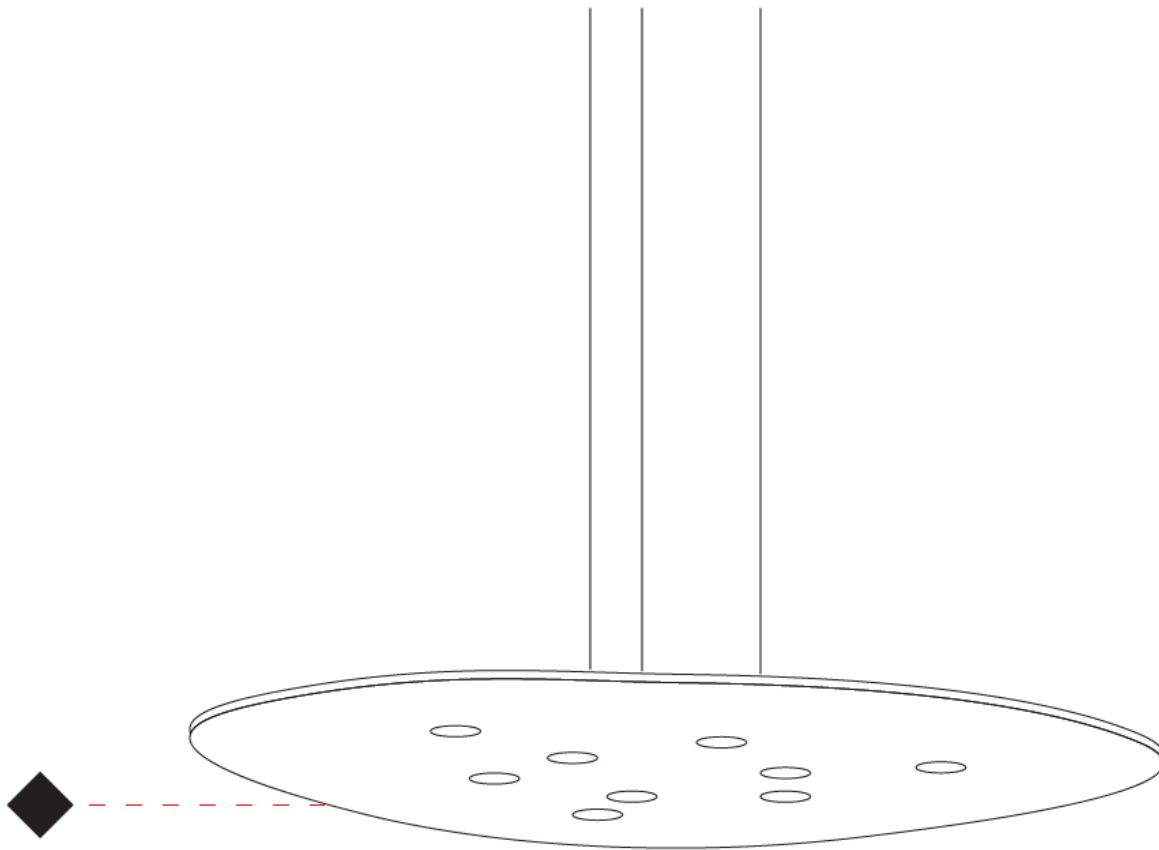

SCUDO SUSPENSION

D41030- : D41030-WHI

PROJECT

TYPE

SPECIFIER

QUANTITY

DATE

D