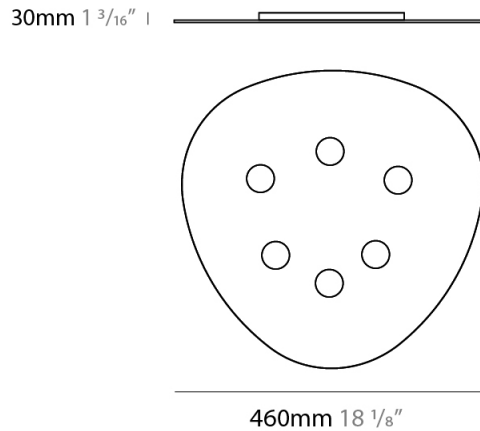

PROJECT	_____
TYPE	_____
SPECIFIER	_____
QUANTITY	_____
DATE	_____

SCUDO SURFACE

D42029-

base number   Finish
Options

1. To build a product code in our configurator select the specify button on the base model # product page
2. To build a manual product code on this datasheet choose from the options listed below in blue font and add the suffix to the base model #

GENERAL

Series: Scudo _____
Brand: Icone _____
Division: Design _____
Mounting Type: Surface _____
Mounting Location: Ceiling _____
Subcategory: Downlight _____

PHYSICAL

Shape: Oblong _____
Diameter (mm): 460 _____
Diameter (in): 18 1/8 _____
Height (mm): 30 _____
Height (in): 1 3/16 _____
Light Distribution: Direct _____
Fixture Finish: WHI / BLK / GRY / GLF / SLF _____
Fixture Material: Aluminum _____

ELECTRICAL

Lamp Type: LED _____
Total Output Wattage (W): 47 _____
Dimming: Electronic Low Voltage Dimming _____
Input Voltage (V): 120Vac Direct Line _____

LED

Number of LEDs: 6 _____
Color Temperature (°K): 3000 _____
Nominal Lumen (lm): 2100 _____
CRI: >90 CRI _____
Lamp Life (hrs): 50000 _____

OPTICAL

RATINGS AND CERTIFICATIONS

Certified By: Certified for North American Standards _____
IP rating: IP20 _____