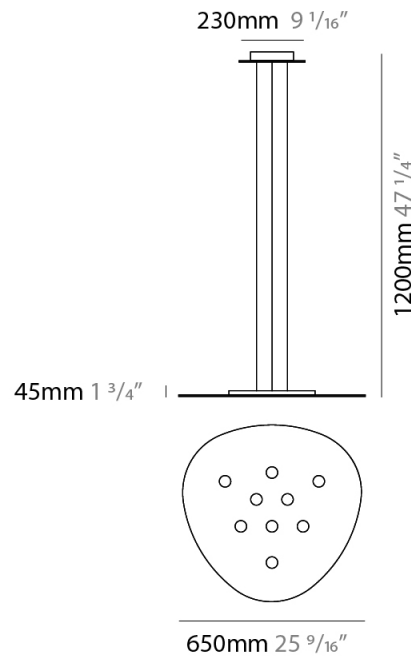

PROJECT _____
TYPE _____
SPECIFIER _____
QUANTITY _____
DATE _____

SCUDO SUSPENSION

D41030-

base number _____
Finish Options _____

1. To build a product code in our configurator select the specify button on the base model # product page
2. To build a manual product code on this datasheet choose from the options listed below in blue font and add the suffix to the base model #

GENERAL

Series: Scudo _____
Brand: Icone _____
Division: Design _____
Mounting Type: Suspension _____
Mounting Location: Ceiling _____
Subcategory: Pendant _____

PHYSICAL

Shape: Oblong _____
Diameter (mm): 650 _____
Diameter (in): 25 ⁹/₁₆ _____
Max. Overall Height (mm): 1200 _____
Max. Overall Height (in): 47 ¹/₄ _____
Light Distribution: Direct / Indirect _____
Fixture Finish: WHI / BLK / GRY / GLF / SLF _____
Fixture Material: Aluminum _____

ELECTRICAL

Lamp Type: LED _____
Total Output Wattage (W): 57 _____
Dimming: Electronic Low Voltage Dimming _____
Input Voltage (V): 120Vac Direct Line _____

LED

Number of LEDs: Dir 9 + Ind 1 _____
Color Temperature (°K): 3000 _____
Nominal Lumen (lm): 4500 _____
CRI: >90 CRI _____
Lamp Life (hrs): 50000 _____

OPTICAL

RATINGS AND CERTIFICATIONS

Certified By: Certified for North American Standards _____
IP rating: IP20 _____