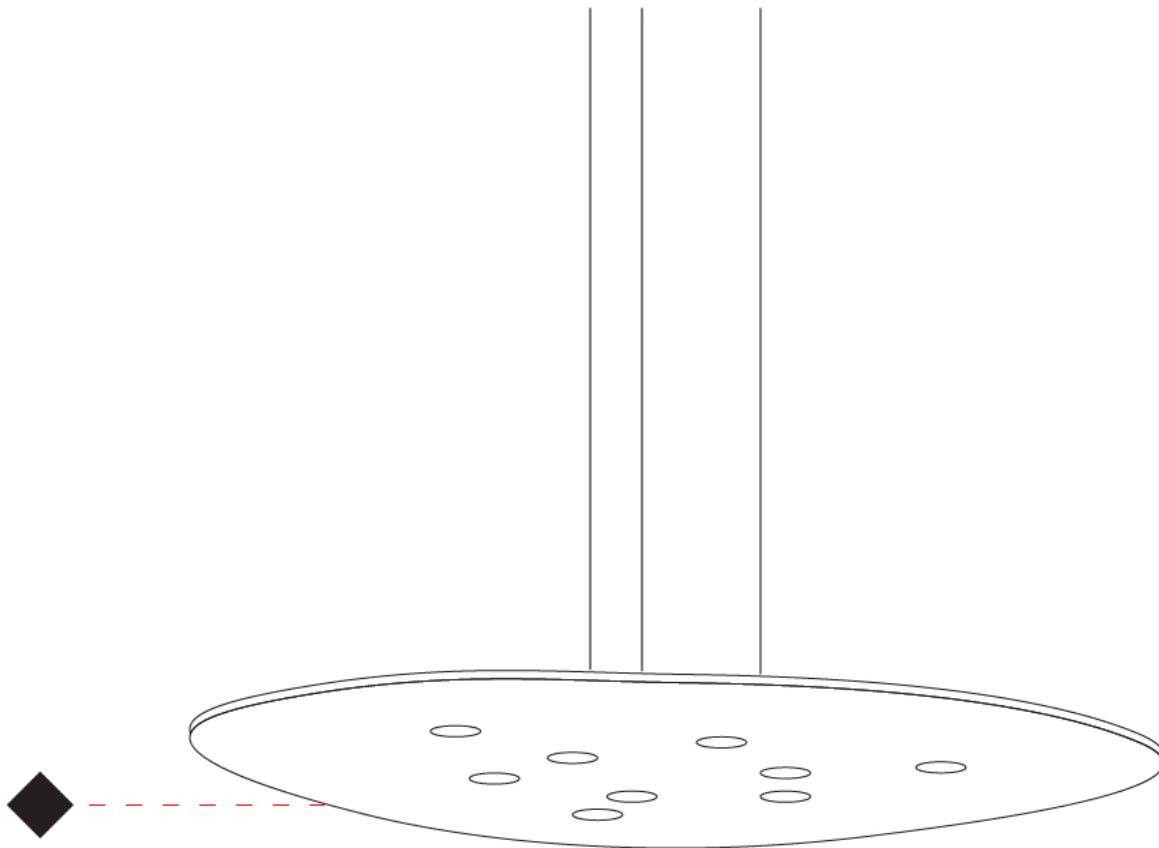

SCUDO SUSPENSION

D41038-

PROJECT

TYPE

SPECIFIER

QUANTITY

DATE

D