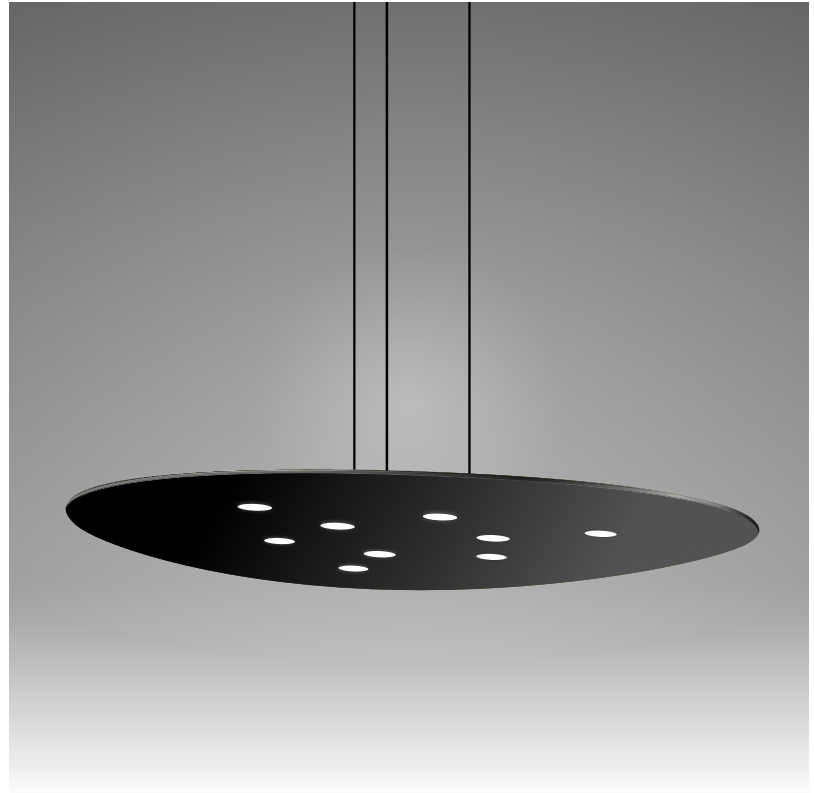

#### GENERAL

Series: Scudo \_\_\_\_\_  
 Brand: Icone \_\_\_\_\_  
 Division: Design \_\_\_\_\_  
 Mounting Type: Suspension \_\_\_\_\_  
 Mounting Location: Ceiling \_\_\_\_\_  
 Subcategory: Pendant \_\_\_\_\_

#### PHYSICAL

Shape: Oblong \_\_\_\_\_  
 Diameter (mm): 650 \_\_\_\_\_  
 Diameter (in): 25 <sup>9</sup>/<sub>16</sub> \_\_\_\_\_  
 Max. Overall Height (mm): 1200 \_\_\_\_\_  
 Max. Overall Height (in): 47 <sup>1</sup>/<sub>4</sub> \_\_\_\_\_  
 Light Distribution: Direct / Indirect \_\_\_\_\_  
 Fixture Finish: WHI / BLK / GRY / GLF / SLF \_\_\_\_\_  
 Fixture Material: Aluminum \_\_\_\_\_