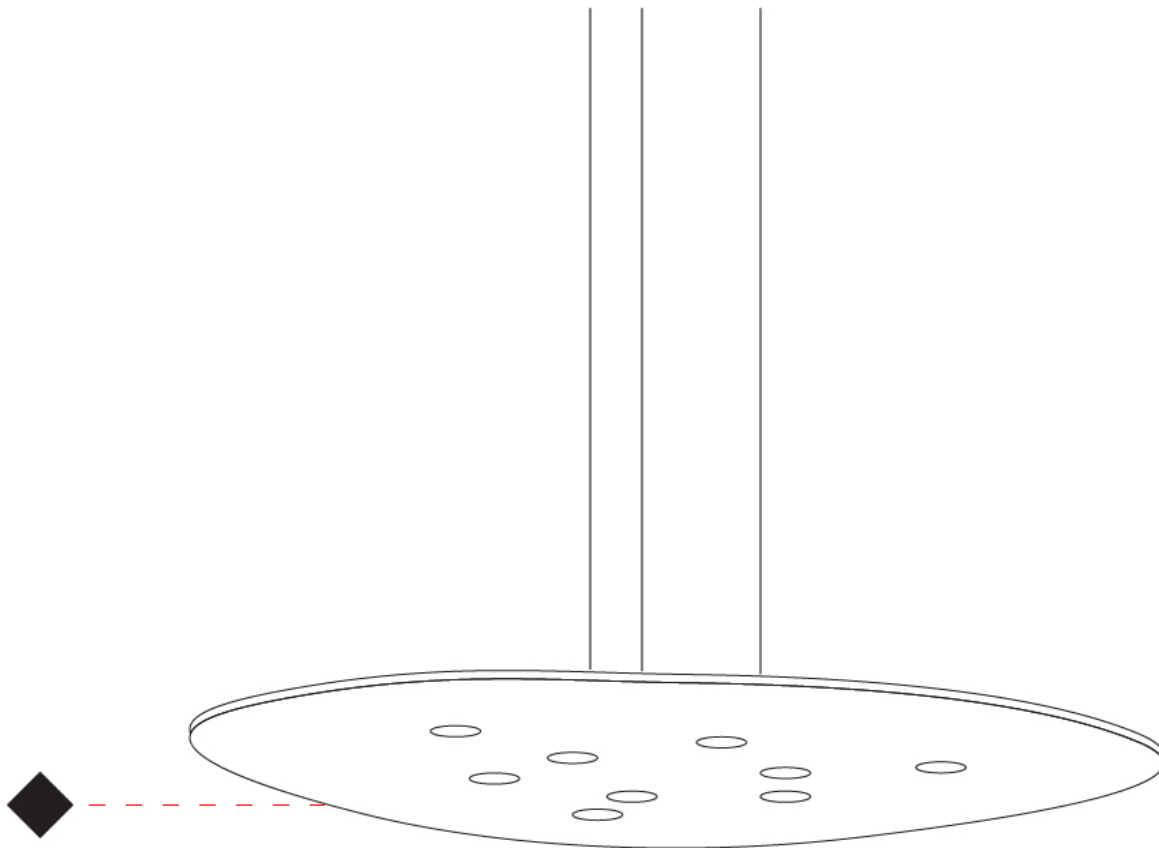

SCUDO SUSPENSION

D41030-

PROJECT

TYPE

SPECIFIER

QUANTITY

DATE