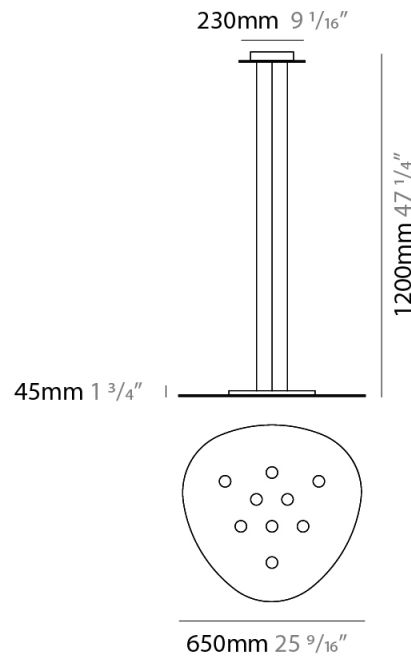

SCUDO SUSPENSION

D41030-

base number   Finish
Options

1. To build a product code in our configurator select the specify button on the base model # product page
2. To build a manual product code on this datasheet choose from the options listed below in blue font and add the suffix to the base model #

GENERAL

Series: Scudo
Brand: Icone
Division: Design
Mounting Type: Suspension
Mounting Location: Ceiling
Subcategory: Pendant

PHYSICAL

Shape: Oblong
Diameter (mm): 650
Diameter (in): 25 ⁹/₁₆
Max. Overall Height (mm): 1200
Max. Overall Height (in): 47 ¹/₄
Light Distribution: Direct / Indirect
Fixture Finish: WHI / BLK / GRY / GLF / SLF
Fixture Material: Aluminum

ELECTRICAL

Lamp Type: LED
Total Output Wattage (W): 57
Dimming: Electronic Low Voltage Dimming
Input Voltage (V): 120Vac Direct Line

LED

Number of LEDs: Dir 9 + Ind 1
Color Temperature (°K): 3000
Nominal Lumen (lm): 4500
CRI: >90 CRI
Lamp Life (hrs): 50000

OPTICAL

RATINGS AND CERTIFICATIONS

Certified By: Certified for North American Standards
IP rating: IP20

PROJECT	_____
TYPE	_____
SPECIFIER	_____
QUANTITY	_____
DATE	_____