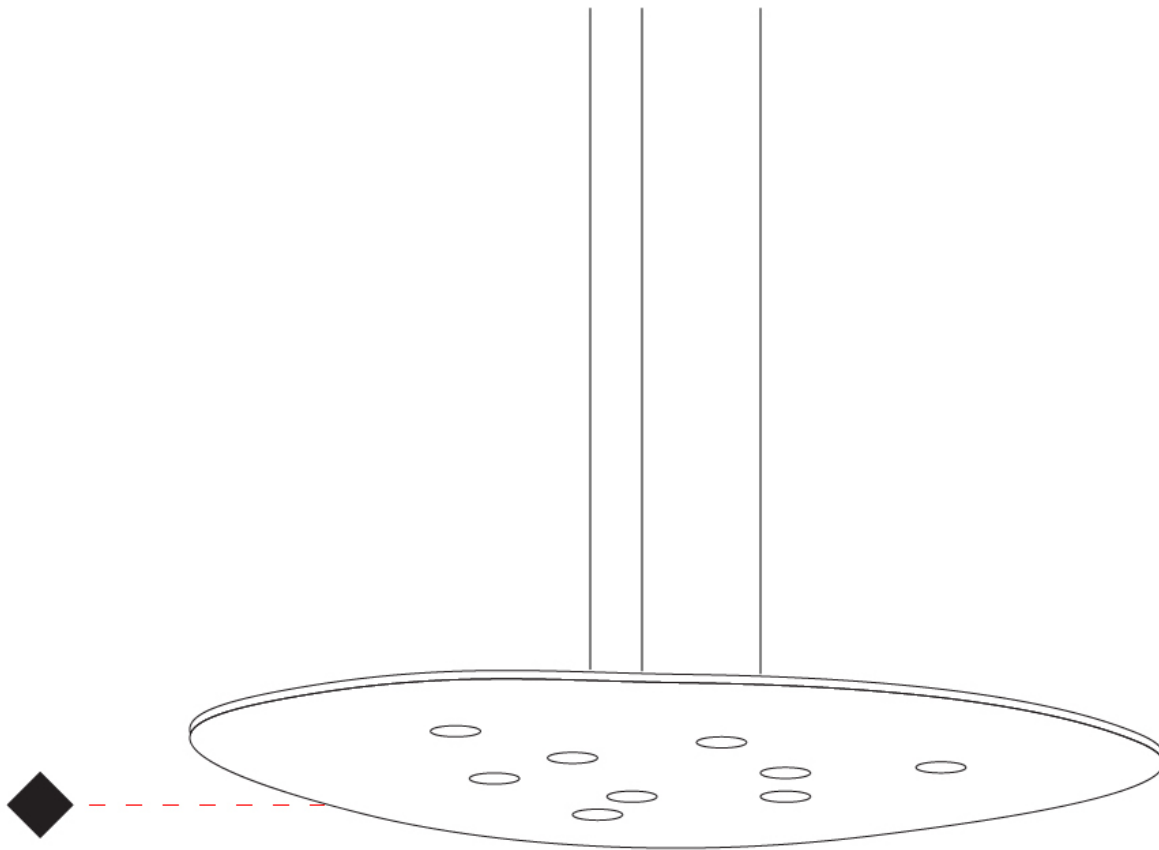

D41038-

PROJECT

TYPE

SPECIFIER

QUANTITY

DATE

D