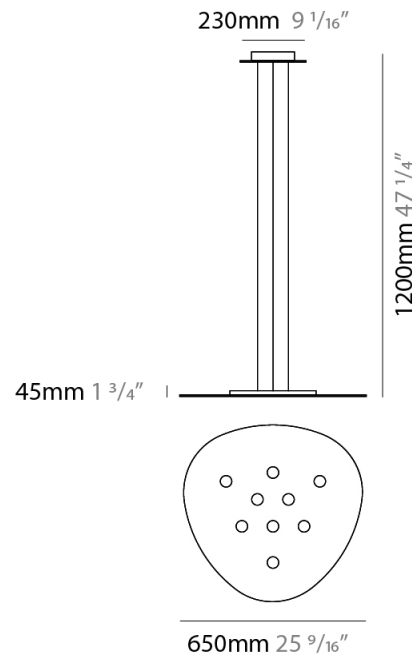

SCUDO SUSPENSION

D41038-

base number   Finish
Options

1. To build a product code in our configurator select the specify button on the base model # product page
2. To build a manual product code on this datasheet choose from the options listed below in blue font and add the suffix to the base model #

GENERAL

Series: Scudo
Brand: Icone
Division: Design
Mounting Type: Suspension
Mounting Location: Ceiling
Subcategory: Pendant

PHYSICAL

Shape: Oblong
Diameter (mm): 650
Diameter (in): 25 ⁹/₁₆
Max. Overall Height (mm): 1200
Max. Overall Height (in): 47 ¹/₄
Light Distribution: Direct
Fixture Finish: WHI / BLK / GRY / GLF / SLF
Fixture Material: Aluminum

ELECTRICAL

Lamp Type: LED
Total Output Wattage (W): 40
Dimming: Electronic Low Voltage Dimming
Input Voltage (V): 120Vac Direct Line

LED

Number of LEDs: 9
Color Temperature (°K): 3000
Nominal Lumen (lm): 3150
CRI: >90 CRI
Lamp Life (hrs): 50000

OPTICAL

RATINGS AND CERTIFICATIONS

Certified By: Certified for North American Standards
IP rating: IP20

PROJECT	_____
TYPE	_____
SPECIFIER	_____
QUANTITY	_____
DATE	_____