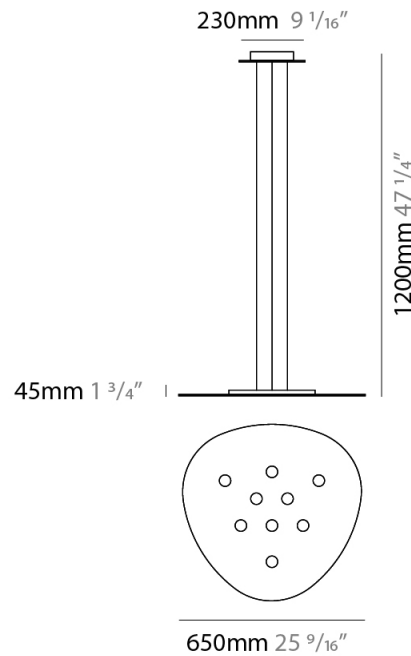

SCUDO SUSPENSION

D41038-

base number   Finish
Options

PROJECT	_____
TYPE	_____
SPECIFIER	_____
QUANTITY	_____
DATE	_____

1. To build a product code in our configurator select the specify button on the base model # product page
2. To build a manual product code on this datasheet choose from the options listed below in blue font and add the suffix to the base model #

GENERAL

Series: Scudo _____
Brand: Icone _____
Division: Design _____
Mounting Type: Suspension _____
Mounting Location: Ceiling _____
Subcategory: Pendant _____

PHYSICAL

Shape: Oblong _____
Diameter (mm): 650 _____
Diameter (in): 25 ⁹/₁₆ _____
Max. Overall Height (mm): 1200 _____
Max. Overall Height (in): 47 ¹/₄ _____
Light Distribution: Direct _____
Fixture Finish: WHI / BLK / GRY / GLF / SLF _____
Fixture Material: Aluminum _____

ELECTRICAL

Lamp Type: LED _____
Total Output Wattage (W): 40 _____
Dimming: Electronic Low Voltage Dimming _____
Input Voltage (V): 120Vac Direct Line _____

LED

Number of LEDs: 9 _____
Color Temperature (°K): 3000 _____
Nominal Lumen (lm): 3150 _____
CRI: >90 CRI _____
Lamp Life (hrs): 50000 _____

OPTICAL

RATINGS AND CERTIFICATIONS

Certified By: Certified for North American Standards _____
IP rating: IP20 _____