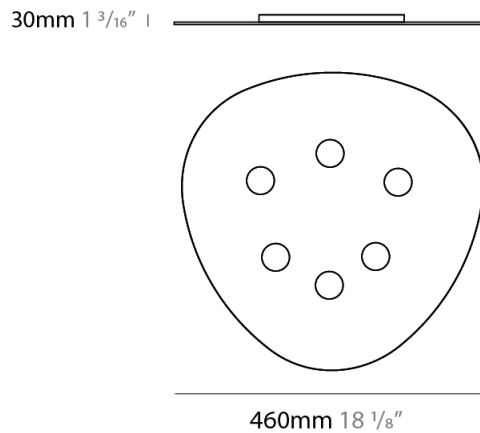

PROJECT	_____
TYPE	_____
SPECIFIER	_____
QUANTITY	_____
DATE	_____

SCUDO SURFACE

D42029-

base number   Finish
Options

1. To build a product code in our configurator select the specify button on the base model # product page
2. To build a manual product code on this datasheet choose from the options listed below in blue font and add the suffix to the base model #

GENERAL

Series: Scudo _____
Partner: Icone _____
Division: Design _____
Installation: Surface _____
Product Type: Ceiling Surface _____
Mounting Location: Ceiling _____
Light Distribution: Direct _____

PHYSICAL

Shape: Oblong _____
Diameter (mm): 460 _____
Diameter (in): 18 1/8 _____
Height (mm): 30 _____
Height (in): 1 3/16 _____
Fixture Finish: WHI / BLK / GRY / GLF / SLF _____
Fixture Material: Aluminum _____

ELECTRICAL

Lamp Type: LED _____
Total Output Wattage (W): 47 _____
Dimming: Electronic Low Voltage Dimming _____
Input Voltage (V): 120Vac Direct Line _____

LED

Number of LEDs: 6 _____
Color Temperature (°K): 3000 _____
Nominal Lumen (lm): 2100 _____
CRI: >90 CRI _____
Lamp Life (hrs): 50000 _____

OPTICAL

RATINGS AND CERTIFICATIONS

Certified By: Certified for North American Standards _____
IP rating: IP20 _____