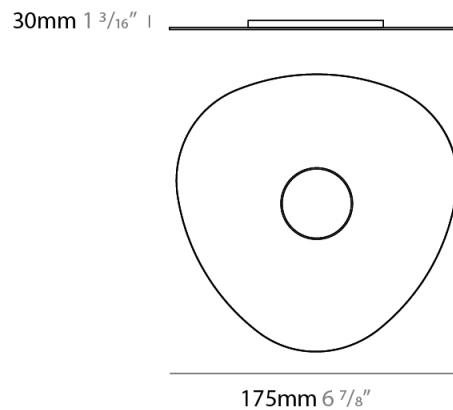

PROJECT
TYPE
SPECIFIER
QUANTITY
DATE

SCUDO SURFACE

D42031-

base number   Finish
Options

1. To build a product code in our configurator select the specify button on the base model # product page
2. To build a manual product code on this datasheet choose from the options listed below in blue font and add the suffix to the base model #

GENERAL

Series: Scudo
Partner: Icone
Division: Design
Installation: Surface
Product Type: Ceiling Surface
Mounting Location: Ceiling
Light Distribution: Direct

PHYSICAL

Shape: Oblong
Diameter (mm): 175
Diameter (in): 6 7/8
Height (mm): 30
Height (in): 1 3/16
Fixture Finish: WHI / BLK / GRY / GLF / SLF
Fixture Material: Aluminum

ELECTRICAL

Lamp Type: LED
Total Output Wattage (W): 4.5
Dimming: Electronic Low Voltage Dimming
Input Voltage (V): 120Vac Direct Line

LED

Number of LEDs: 1
Color Temperature (°K): 3000
Nominal Lumen (lm): 350
CRI: >90 CRI
Lamp Life (hrs): 50000

OPTICAL

RATINGS AND CERTIFICATIONS

Certified By: Certified for North American Standards
IP rating: IP20