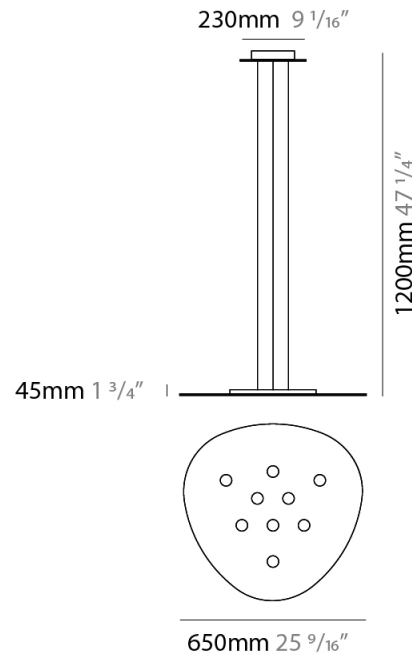

PROJECT	
TYPE	
SPECIFIER	
QUANTITY	
DATE	

SCUDO SUSPENSION

D41030- : D41030-GRY

base number

1. To build a product code in our configurator select the specify button on the base model # product page
2. To build a manual product code on this datasheet choose from the options listed below in blue font and add the suffix to the base model #

GENERAL

Series: Scudo
Partner: Icone
Division: Design
Installation: Suspension
Product Type: Pendant
Mounting Location: Ceiling
Light Distribution: Direct

PHYSICAL

Shape: Oblong
Diameter (mm): 650
Diameter (in): 25 9/16"
Max. Overall Height (mm): 1200
Max. Overall Height (in): 47 1/4"
Weight (kg): 7.3
Weight (lbs): 15.999
Fixture Material: Aluminum

ELECTRICAL

Lamp Type: LED
Total Output Wattage (W): 57
Max. Wattage Per Lamp (W): 4.5 / 17
Dimming: Electronic Low Voltage Dimming
Input Voltage (V): 120

LED

Number of LEDs: Dir 9 + Ind 1
Color Temperature (°K): 3000
Nominal Lumen (lm): 4500
CRI: >90 CRI
Lamp Life (hrs): 50000

OPTICAL

RATINGS AND CERTIFICATIONS

Certified By: CSA Certified to UL and CSA Standards
IP rating: IP20