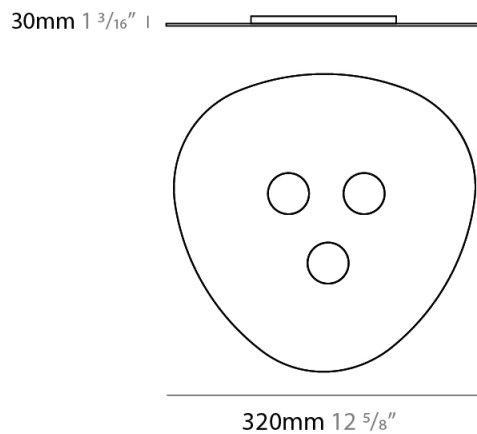

PROJECT
TYPE
SPECIFIER
QUANTITY
DATE

SCUDO SURFACE

D42030-

base number   Finish
Options

1. To build a product code in our configurator select the specify button on the base model # product page
2. To build a manual product code on this datasheet choose from the options listed below in blue font and add the suffix to the base model #

GENERAL

Series: Scudo
Partner: Icone
Division: Design
Installation: Surface
Product Type: Ceiling Surface
Mounting Location: Ceiling
Light Distribution: Direct

PHYSICAL

Shape: Oblong
Diameter (mm): 320
Diameter (in): 12 5/8
Height (mm): 30
Height (in): 1 3/16
Fixture Finish: WHI / BLK / GRY / GLF / SLF
Fixture Material: Aluminum

ELECTRICAL

Lamp Type: LED
Total Output Wattage (W): 13.5
Dimming: Electronic Low Voltage Dimming
Input Voltage (V): 120Vac Direct Line

LED

Number of LEDs: 3
Color Temperature (°K): 3000
Nominal Lumen (lm): 1050
CRI: >90 CRI
Lamp Life (hrs): 50000

OPTICAL

RATINGS AND CERTIFICATIONS

Certified By: Certified for North American Standards
IP rating: IP20