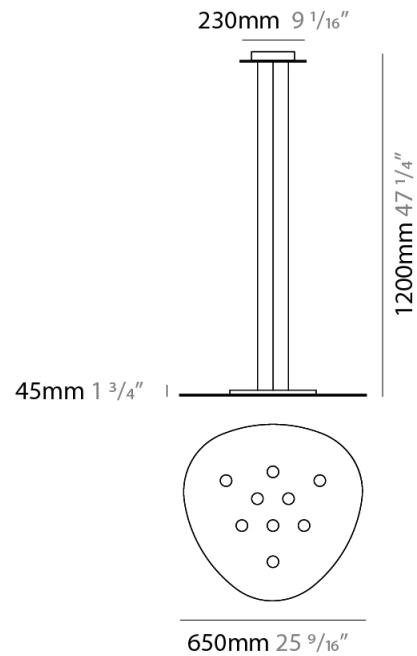

SCUDO SUSPENSION

D41038-

base number   Finish
Options

PROJECT	_____
TYPE	_____
SPECIFIER	_____
QUANTITY	_____
DATE	_____

1. To build a product code in our configurator select the specify button on the base model # product page
2. To build a manual product code on this datasheet choose from the options listed below in blue font and add the suffix to the base model #

GENERAL

Series: Scudo _____
Partner: Icone _____
Division: Design _____
Installation: Suspension _____
Product Type: Pendant _____
Mounting Location: Ceiling _____
Light Distribution: Direct _____

PHYSICAL

Shape: Oblong _____
Diameter (mm): 650 _____
Diameter (in): 25 ⁹/₁₆ _____
Max. Overall Height (mm): 1200 _____
Max. Overall Height (in): 47 ¹/₄ _____
Fixture Finish: WHI / BLK / GRY / GLF / SLF _____
Fixture Material: Aluminum _____

ELECTRICAL

Lamp Type: LED _____
Total Output Wattage (W): 40 _____
Dimming: Electronic Low Voltage Dimming _____
Input Voltage (V): 120Vac Direct Line _____

LED

Number of LEDs: 9 _____
Color Temperature (°K): 3000 _____
Nominal Lumen (lm): 3150 _____
CRI: >90 CRI _____
Lamp Life (hrs): 50000 _____

OPTICAL

RATINGS AND CERTIFICATIONS

Certified By: Certified for North American Standards _____
IP rating: IP20 _____