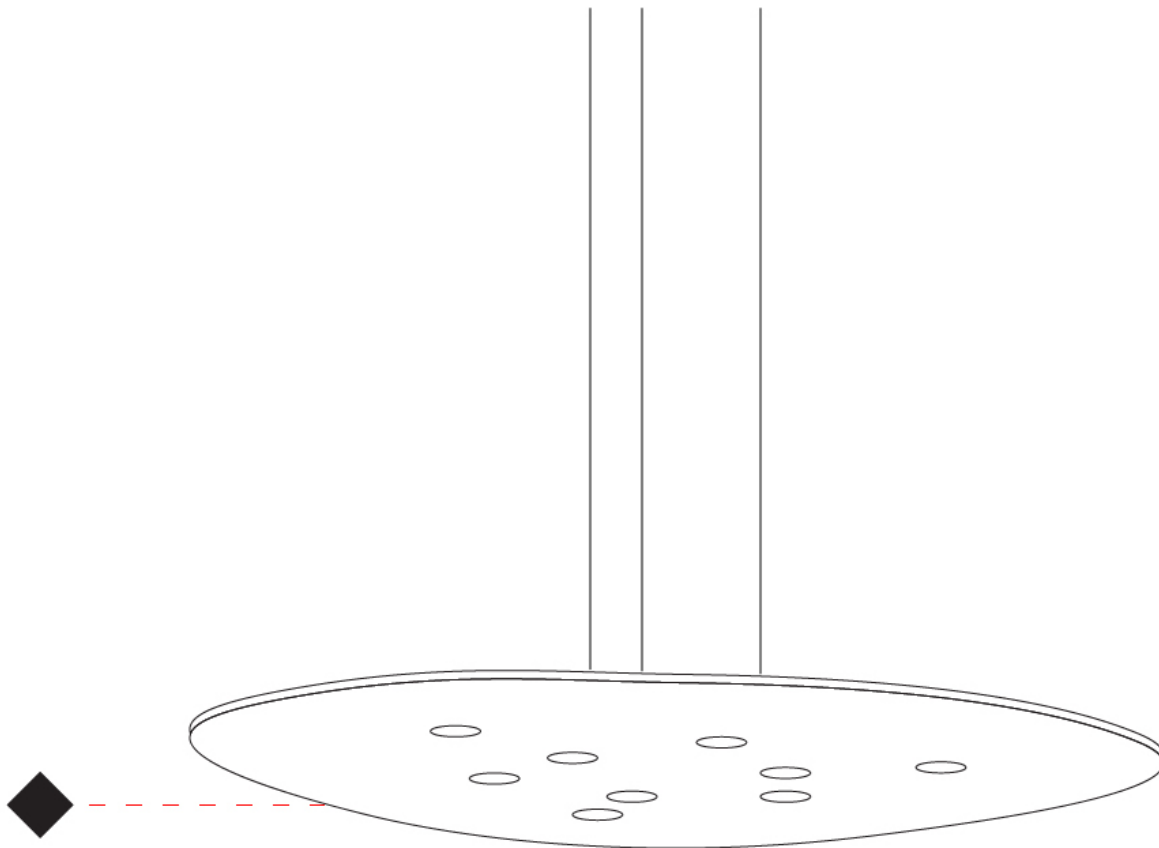

SCUDO SUSPENSION

D41030- : D41030-WHI

PROJECT

TYPE

SPECIFIER

QUANTITY

DATE

D