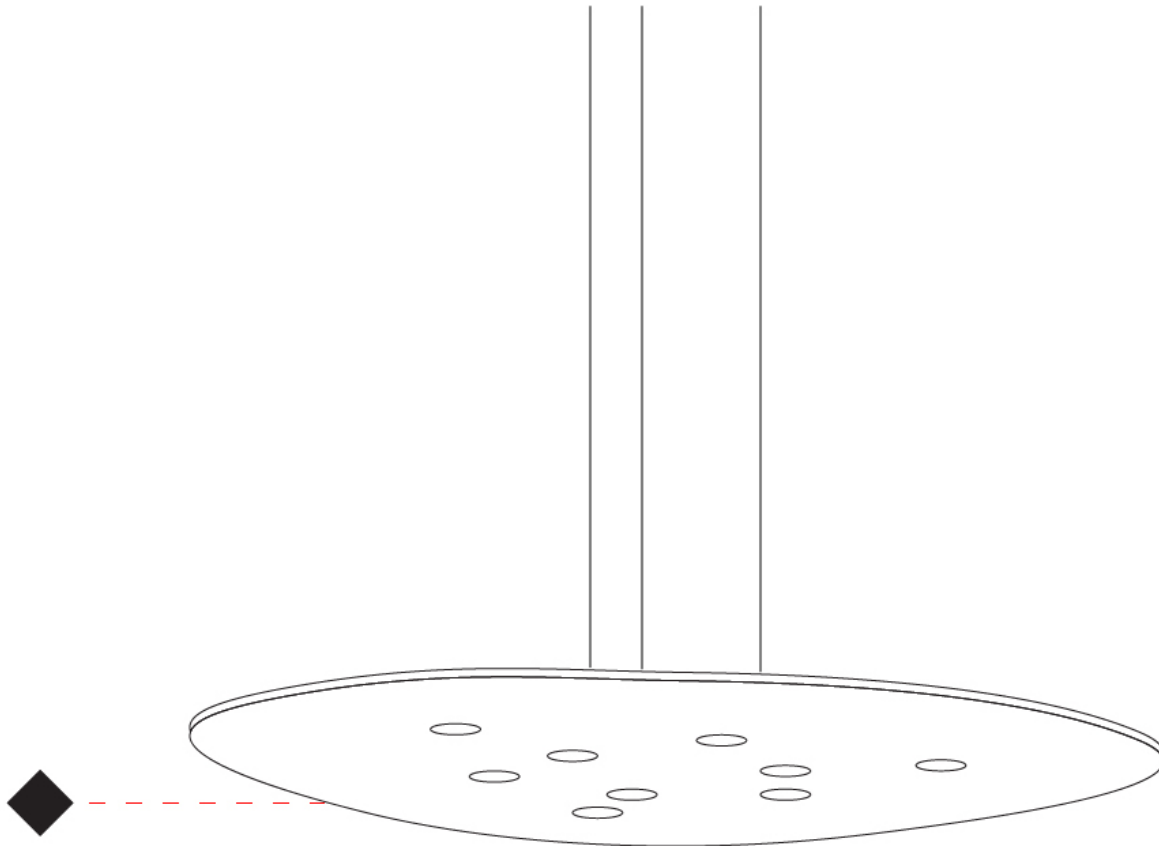

SCUDO SUSPENSION

D41030- : D41030-GRY

PROJECT

TYPE

SPECIFIER

QUANTITY

DATE

D