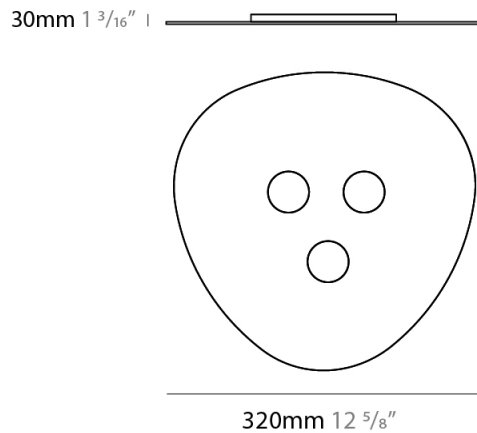

PROJECT
TYPE
SPECIFIER
QUANTITY
DATE

SCUDO SURFACE

D42030- : D42030-BLK

base number

1. To build a product code in our configurator select the specify button on the base model # product page
2. To build a manual product code on this datasheet choose from the options listed below in blue font and add the suffix to the base model #

GENERAL

Series: Scudo
Partner: Icone
Division: Design
Installation: Surface
Product Type: Ceiling Surface
Mounting Location: Ceiling
Light Distribution: Direct

PHYSICAL

Shape: Oblong
Diameter (mm): 320
Diameter (in): 12 5/8
Height (mm): 30
Height (in): 1 3/16
Weight (kg): 1.4
Weight (lbs): 2.999
Fixture Material: Aluminum

ELECTRICAL

Lamp Type: LED
Total Output Wattage (W): 13.5
Max. Wattage Per Lamp (W): 4.5
Dimming: Electronic Low Voltage Dimming
Input Voltage (V): 120

LED

Number of LEDs: 3
Color Temperature (°K): 3000
Nominal Lumen (lm): 1050
CRI: >90 CRI
Lamp Life (hrs): 50000

OPTICAL

RATINGS AND CERTIFICATIONS

Certified By: CSA Certified to UL and CSA Standards
IP rating: IP20