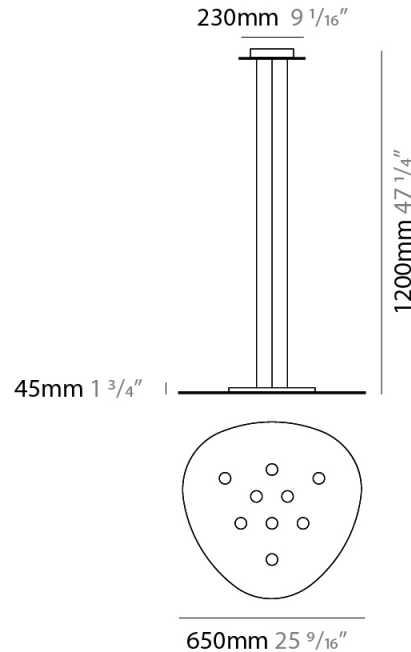

PROJECT	
TYPE	
SPECIFIER	
QUANTITY	
DATE	

SCUDO SUSPENSION

D41030- : D41030-WHI

base number

1. To build a product code in our configurator select the specify button on the base model # product page
2. To build a manual product code on this datasheet choose from the options listed below in blue font and add the suffix to the base model #

GENERAL

Series: Scudo
Partner: Icone
Division: Design
Installation: Suspension
Product Type: Pendant
Mounting Location: Ceiling
Light Distribution: Direct

PHYSICAL

Shape: Oblong
Diameter (mm): 650
Diameter (in): 25 9/16"
Max. Overall Height (mm): 1200
Max. Overall Height (in): 47 1/4"
Weight (kg): 7.3
Weight (lbs): 15.999
Fixture Material: Aluminum

ELECTRICAL

Lamp Type: LED
Total Output Wattage (W): 57
Max. Wattage Per Lamp (W): 4.5 / 17
Dimming: Electronic Low Voltage Dimming
Input Voltage (V): 120

LED

Number of LEDs: Dir 9 + Ind 1
Color Temperature (°K): 3000
Nominal Lumen (lm): 4500
CRI: >90 CRI
Lamp Life (hrs): 50000

OPTICAL

RATINGS AND CERTIFICATIONS

Certified By: CSA Certified to UL and CSA Standards
IP rating: IP20