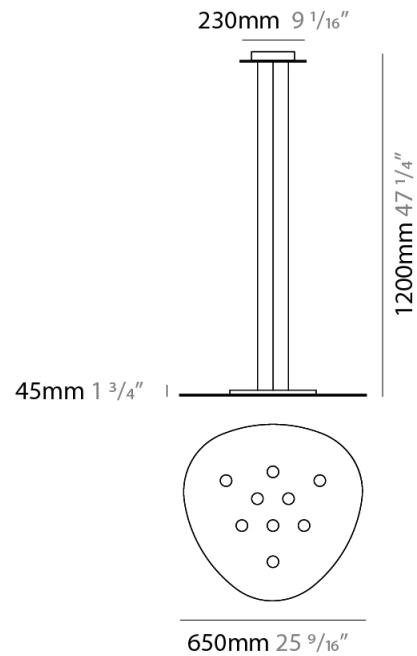

SCUDO SUSPENSION

D41038-

base number   Finish
Options

PROJECT	_____
TYPE	_____
SPECIFIER	_____
QUANTITY	_____
DATE	_____

1. To build a product code in our configurator select the specify button on the base model # product page
2. To build a manual product code on this datasheet choose from the options listed below in blue font and add the suffix to the base model #

GENERAL

Series: Scudo
Partner: Icone
Division: Design
Installation: Suspension
Product Type: Pendant
Mounting Location: Ceiling
Light Distribution: Direct

PHYSICAL

Shape: Oblong
Diameter (mm): 650
Diameter (in): 25 ⁹/₁₆
Max. Overall Height (mm): 1200
Max. Overall Height (in): 47 ¹/₄
Fixture Finish: WHI / BLK / GRY / GLF / SLF
Fixture Material: Aluminum

ELECTRICAL

Lamp Type: LED
Total Output Wattage (W): 40
Dimming: Electronic Low Voltage Dimming
Input Voltage (V): 120Vac Direct Line

LED

Number of LEDs: 9
Color Temperature (°K): 3000
Nominal Lumen (lm): 3150
CRI: >90 CRI
Lamp Life (hrs): 50000

OPTICAL

RATINGS AND CERTIFICATIONS

Certified By: Certified for North American Standards
IP rating: IP20