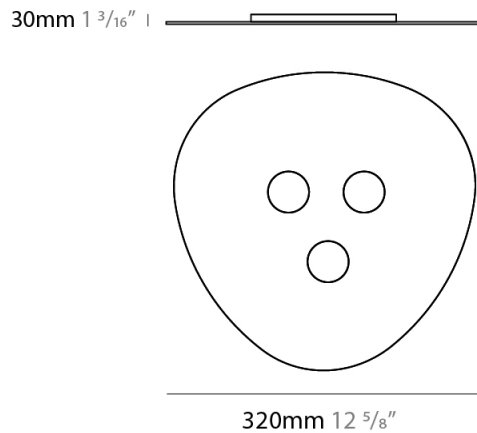

PROJECT	_____
TYPE	_____
SPECIFIER	_____
QUANTITY	_____
DATE	_____

SCUDO SURFACE

D42030- : D42030-BLK

base number

1. To build a product code in our configurator select the specify button on the base model # product page
2. To build a manual product code on this datasheet choose from the options listed below in blue font and add the suffix to the base model #

GENERAL

Series: Scudo _____
Partner: Icone _____
Division: Design _____
Installation: Surface _____
Product Type: Ceiling Surface _____
Mounting Location: Ceiling _____
Light Distribution: Direct _____

PHYSICAL

Shape: Oblong _____
Diameter (mm): 320 _____
Diameter (in): 12 5/8 _____
Height (mm): 30 _____
Height (in): 1 3/16 _____
Weight (kg): 1.4 _____
Weight (lbs): 2.999 _____
Fixture Material: Aluminum _____

ELECTRICAL

Lamp Type: LED _____
Total Output Wattage (W): 13.5 _____
Max. Wattage Per Lamp (W): 4.5 _____
Dimming: Electronic Low Voltage Dimming _____
Input Voltage (V): 120 _____

LED

Number of LEDs: 3 _____
Color Temperature (°K): 3000 _____
Nominal Lumen (lm): 1050 _____
CRI: >90 CRI _____
Lamp Life (hrs): 50000 _____

OPTICAL

RATINGS AND CERTIFICATIONS

Certified By: CSA Certified to UL and CSA Standards _____
IP rating: IP20 _____