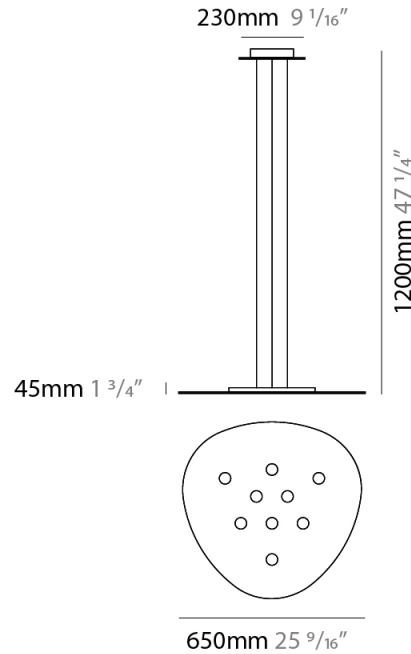

PROJECT	
TYPE	
SPECIFIER	
QUANTITY	
DATE	

SCUDO SUSPENSION

D41030- : D41030-WHI

base number

1. To build a product code in our configurator select the specify button on the base model # product page
2. To build a manual product code on this datasheet choose from the options listed below in blue font and add the suffix to the base model #

GENERAL

Series: Scudo
Partner: Icone
Division: Design
Installation: Suspension
Product Type: Pendant
Mounting Location: Ceiling
Light Distribution: Direct

PHYSICAL

Shape: Oblong
Diameter (mm): 650
Diameter (in): 25 9/16
Max. Overall Height (mm): 1200
Max. Overall Height (in): 47 1/4
Weight (kg): 7.3
Weight (lbs): 15.999
Fixture Material: Aluminum

ELECTRICAL

Lamp Type: LED
Total Output Wattage (W): 57
Max. Wattage Per Lamp (W): 4.5 / 17
Dimming: Electronic Low Voltage Dimming
Input Voltage (V): 120

LED

Number of LEDs: Dir 9 + Ind 1
Color Temperature (°K): 3000
Nominal Lumen (lm): 4500
CRI: >90 CRI
Lamp Life (hrs): 50000

OPTICAL

RATINGS AND CERTIFICATIONS

Certified By: CSA Certified to UL and CSA Standards
IP rating: IP20