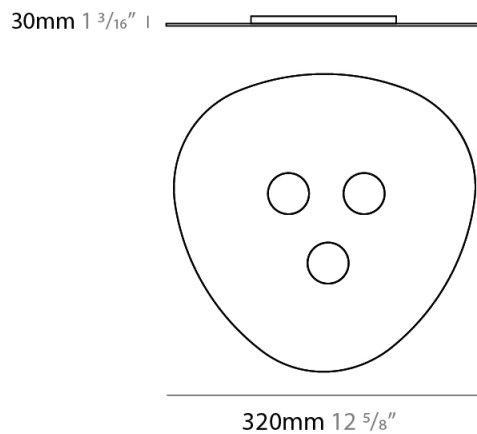

PROJECT
TYPE
SPECIFIER
QUANTITY
DATE

SCUDO SURFACE

D42030-

base number   Finish
Options

1. To build a product code in our configurator select the specify button on the base model # product page
2. To build a manual product code on this datasheet choose from the options listed below in blue font and add the suffix to the base model #

GENERAL

Series: Scudo
Partner: Icone
Division: Design
Installation: Surface
Product Type: Ceiling Surface
Mounting Location: Ceiling
Light Distribution: Direct

PHYSICAL

Shape: Oblong
Diameter (mm): 320
Diameter (in): 12 ³/₈
Height (mm): 30
Height (in): 1 ³/₁₆
Fixture Finish: WHI / BLK / GRY / GLF / SLF
Fixture Material: Aluminum

ELECTRICAL

Lamp Type: LED
Total Output Wattage (W): 13.5
Dimming: Electronic Low Voltage Dimming
Input Voltage (V): 120Vac Direct Line

LED

Number of LEDs: 3
Color Temperature (°K): 3000
Nominal Lumen (lm): 1050
CRI: >90 CRI
Lamp Life (hrs): 50000

OPTICAL

RATINGS AND CERTIFICATIONS

Certified By: Certified for North American Standards
IP rating: IP20