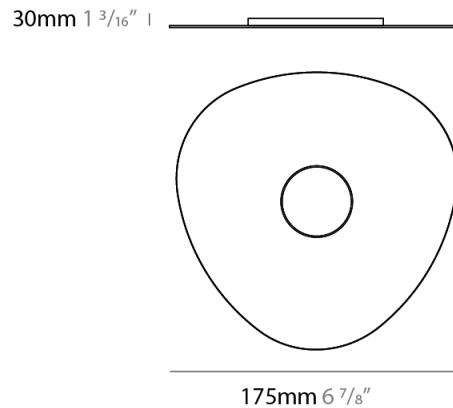

PROJECT
TYPE
SPECIFIER
QUANTITY
DATE

SCUDO SURFACE

D42031-

base number   Finish
Options

1. To build a product code in our configurator select the specify button on the base model # product page
2. To build a manual product code on this datasheet choose from the options listed below in blue font and add the suffix to the base model #

GENERAL

Series: Scudo
Partner: Icone
Division: Design
Installation: Surface
Product Type: Ceiling Surface
Mounting Location: Ceiling
Light Distribution: Direct

PHYSICAL

Shape: Oblong
Diameter (mm): 175
Diameter (in): 6 7/8
Height (mm): 30
Height (in): 1 3/16
Fixture Finish: WHI / BLK / GRY / GLF / SLF
Fixture Material: Aluminum

ELECTRICAL

Lamp Type: LED
Total Output Wattage (W): 4.5
Dimming: Electronic Low Voltage Dimming
Input Voltage (V): 120Vac Direct Line

LED

Number of LEDs: 1
Color Temperature (°K): 3000
Nominal Lumen (lm): 350
CRI: >90 CRI
Lamp Life (hrs): 50000

OPTICAL

RATINGS AND CERTIFICATIONS

Certified By: Certified for North American Standards
IP rating: IP20