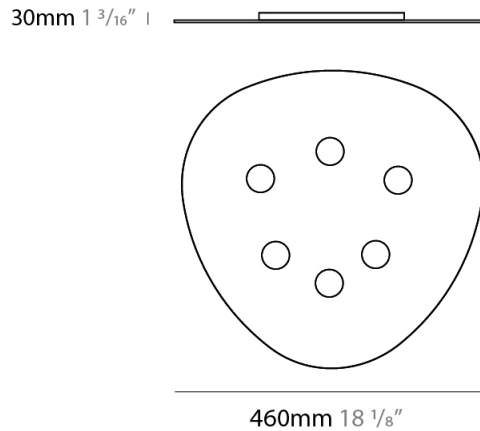

PROJECT	_____
TYPE	_____
SPECIFIER	_____
QUANTITY	_____
DATE	_____

SCUDO SURFACE

D42029-

base number   Finish
Options

1. To build a product code in our configurator select the specify button on the base model # product page
2. To build a manual product code on this datasheet choose from the options listed below in blue font and add the suffix to the base model #

GENERAL

Series: Scudo
Brand: Icone
Division: Design
Mounting Type: Surface
Mounting Location: Ceiling
Subcategory: Downlight

PHYSICAL

Shape: Oblong
Diameter (mm): 460
Diameter (in): 18 1/8
Height (mm): 30
Height (in): 1 3/16
Light Distribution: Direct
Fixture Finish: WHI / BLK / GRY / GLF / SLF
Fixture Material: Aluminum

ELECTRICAL

Lamp Type: LED
Total Output Wattage (W): 47
Dimming: Electronic Low Voltage Dimming
Input Voltage (V): 120Vac Direct Line

LED

Number of LEDs: 6
Color Temperature (°K): 3000
Nominal Lumen (lm): 2100
CRI: >90 CRI
Lamp Life (hrs): 50000

OPTICAL

RATINGS AND CERTIFICATIONS

Certified By: Certified for North American Standards
IP rating: IP20