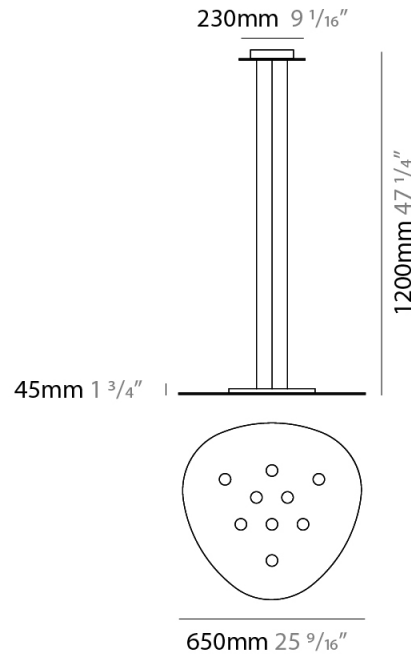

PROJECT	
TYPE	
SPECIFIER	
QUANTITY	
DATE	

SCUDO SUSPENSION

D41030-

base number   Finish
Options

1. To build a product code in our configurator select the specify button on the base model # product page
2. To build a manual product code on this datasheet choose from the options listed below in blue font and add the suffix to the base model #

GENERAL

Series: Scudo
Brand: Icone
Division: Design
Mounting Type: Suspension
Mounting Location: Ceiling
Subcategory: Pendant

PHYSICAL

Shape: Oblong
Diameter (mm): 650
Diameter (in): 25 ⁹/₁₆
Max. Overall Height (mm): 1200
Max. Overall Height (in): 47 ¹/₄
Light Distribution: Direct / Indirect
Fixture Finish: WHI / BLK / GRY / GLF / SLF
Fixture Material: Aluminum

ELECTRICAL

Lamp Type: LED
Total Output Wattage (W): 57
Dimming: Electronic Low Voltage Dimming
Input Voltage (V): 120Vac Direct Line

LED

Number of LEDs: Dir 9 + Ind 1
Color Temperature (°K): 3000
Nominal Lumen (lm): 4500
CRI: >90 CRI
Lamp Life (hrs): 50000

OPTICAL

RATINGS AND CERTIFICATIONS

Certified By: Certified for North American Standards
IP rating: IP20