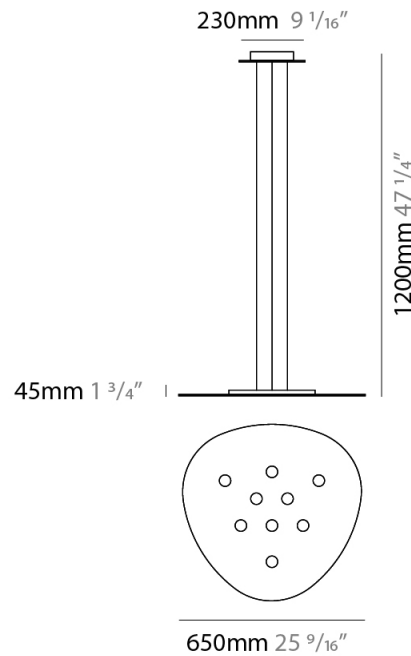

SCUDO SUSPENSION

D41038-

base number   Finish
Options

1. To build a product code in our configurator select the specify button on the base model # product page
2. To build a manual product code on this datasheet choose from the options listed below in blue font and add the suffix to the base model #

GENERAL

Series: Scudo
Brand: Icone
Division: Design
Mounting Type: Suspension
Mounting Location: Ceiling
Subcategory: Pendant

PHYSICAL

Shape: Oblong
Diameter (mm): 650
Diameter (in): 25 ⁹/₁₆
Max. Overall Height (mm): 1200
Max. Overall Height (in): 47 ¹/₄
Light Distribution: Direct
Fixture Finish: WHI / BLK / GRY / GLF / SLF
Fixture Material: Aluminum

ELECTRICAL

Lamp Type: LED
Total Output Wattage (W): 40
Dimming: Electronic Low Voltage Dimming
Input Voltage (V): 120Vac Direct Line

LED

Number of LEDs: 9
Color Temperature (°K): 3000
Nominal Lumen (lm): 3150
CRI: >90 CRI
Lamp Life (hrs): 50000

OPTICAL

RATINGS AND CERTIFICATIONS

Certified By: Certified for North American Standards
IP rating: IP20

PROJECT	_____
TYPE	_____
SPECIFIER	_____
QUANTITY	_____
DATE	_____