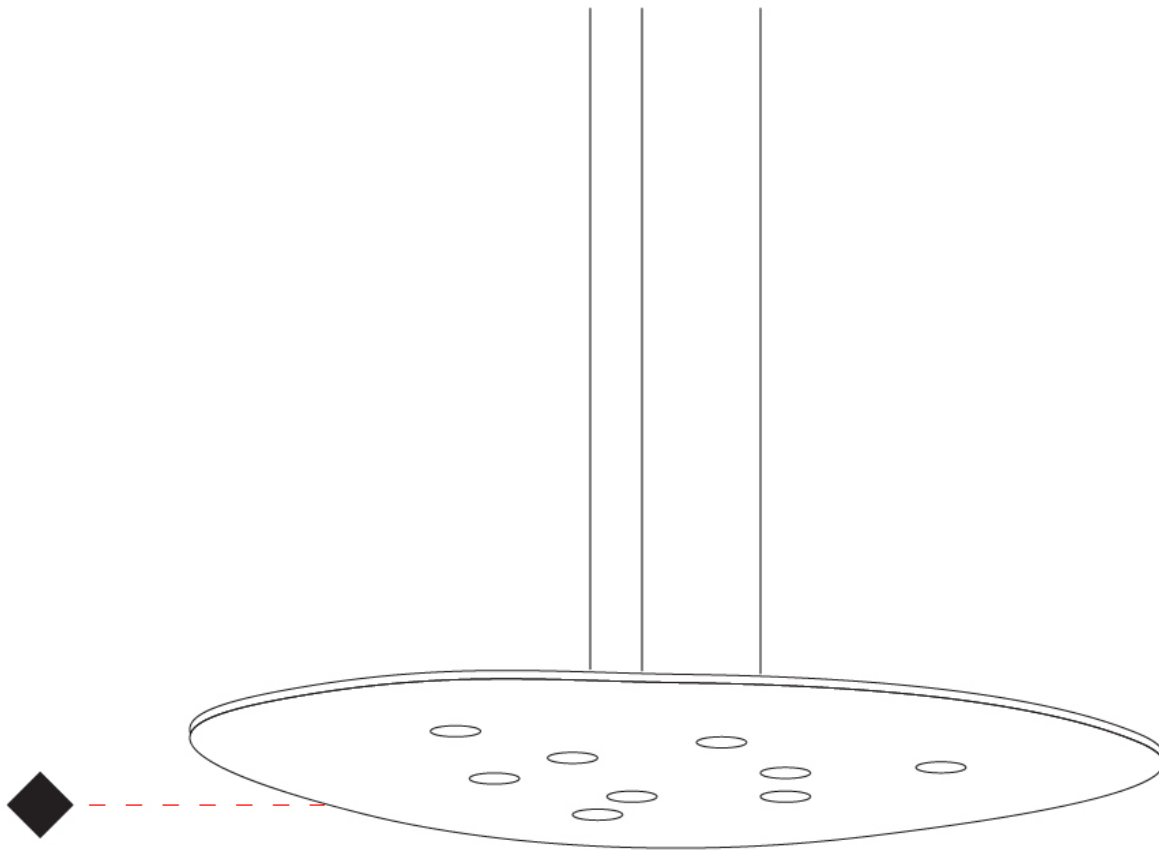

D41030-

PROJECT _____

TYPE _____

SPECIFIER _____

QUANTITY _____

DATE _____

D