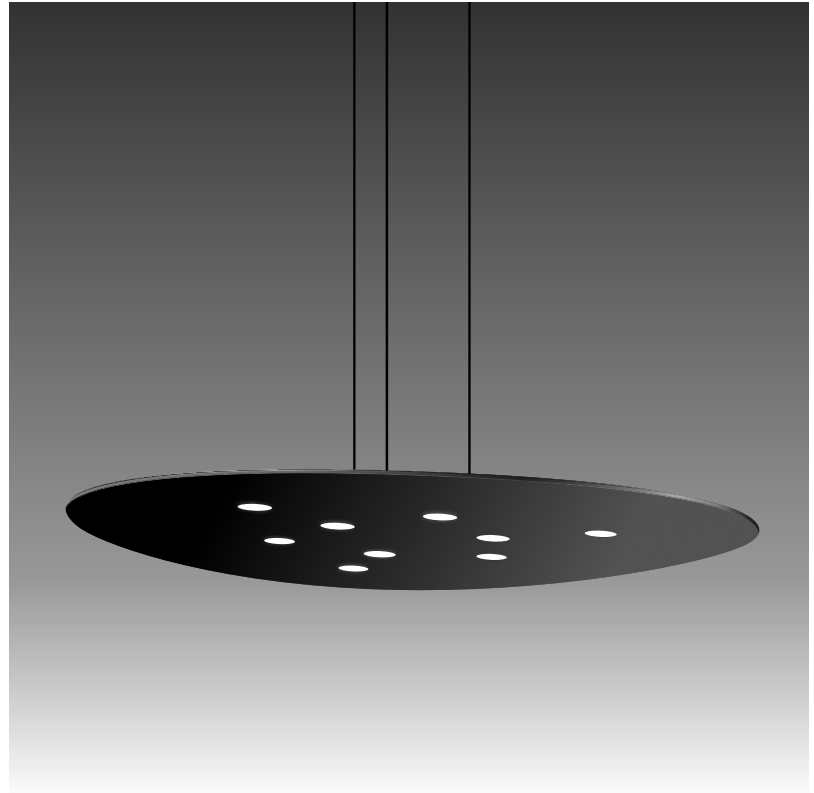

SCUDO SUSPENSION

D41038-

base number   Finish
Options

1. To build a product code in our configurator select the specify button on the base model # product page
2. To build a manual product code on this datasheet choose from the options listed below in blue font and add the suffix to the base model #

GENERAL

Series: Scudo
Brand: Icone
Division: Design
Mounting Type: Suspension
Mounting Location: Ceiling
Subcategory: Pendant

PHYSICAL

Shape: Oblong
Diameter (mm): 650
Diameter (in): 25 ⁹/₁₆
Max. Overall Height (mm): 1200
Max. Overall Height (in): 47 ¹/₄
Light Distribution: Direct
Fixture Finish: WHI / BLK / GRY / GLF / SLF
Fixture Material: Aluminum

ELECTRICAL

Lamp Type: LED
Total Output Wattage (W): 40
Dimming: Electronic Low Voltage Dimming
Input Voltage (V): 120Vac Direct Line

LED

Number of LEDs: 9
Color Temperature (°K): 3000
Nominal Lumen (lm): 3150
CRI: >90 CRI
Lamp Life (hrs): 50000

OPTICAL

RATINGS AND CERTIFICATIONS

Certified By: Certified for North American Standards
IP rating: IP20

PROJECT	_____
TYPE	_____
SPECIFIER	_____
QUANTITY	_____
DATE	_____