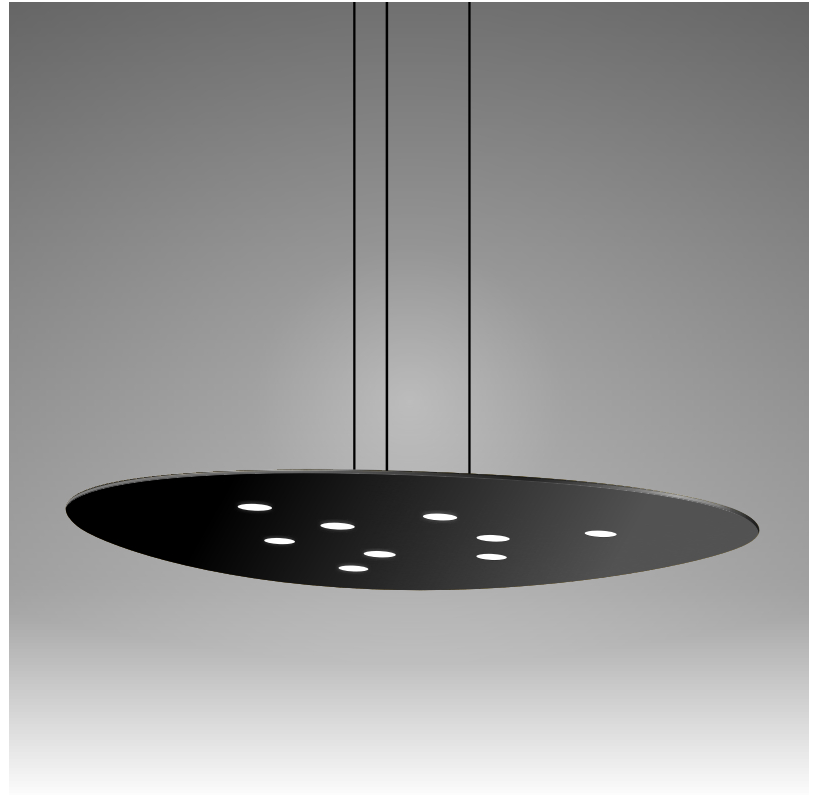

PROJECT	
TYPE	
SPECIFIER	
QUANTITY	
DATE	

SCUDO SUSPENSION

D41030-

base number   Finish
Options

1. To build a product code in our configurator select the specify button on the base model # product page
2. To build a manual product code on this datasheet choose from the options listed below in blue font and add the suffix to the base model #

GENERAL

Series: Scudo
Brand: Icone
Division: Design
Mounting Type: Suspension
Mounting Location: Ceiling
Subcategory: Pendant

PHYSICAL

Shape: Oblong
Diameter (mm): 650
Diameter (in): 25 ⁹/₁₆
Max. Overall Height (mm): 1200
Max. Overall Height (in): 47 ¹/₄
Light Distribution: Direct / Indirect
Fixture Finish: WHI / BLK / GRY / GLF / SLF
Fixture Material: Aluminum

ELECTRICAL

Lamp Type: LED
Total Output Wattage (W): 57
Dimming: Electronic Low Voltage Dimming
Input Voltage (V): 120Vac Direct Line

LED

Number of LEDs: Dir 9 + Ind 1
Color Temperature (°K): 3000
Nominal Lumen (lm): 4500
CRI: >90 CRI
Lamp Life (hrs): 50000

OPTICAL

RATINGS AND CERTIFICATIONS

Certified By: Certified for North American Standards
IP rating: IP20