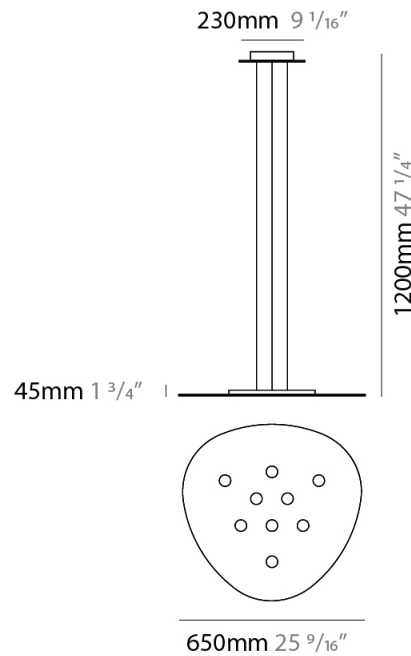

SCUDO SUSPENSION

D41038-

base number   Finish
Options

1. To build a product code in our configurator select the specify button on the base model # product page
2. To build a manual product code on this datasheet choose from the options listed below in blue font and add the suffix to the base model #

GENERAL

Series: Scudo
Brand: Icone
Division: Design
Mounting Type: Suspension
Mounting Location: Ceiling
Subcategory: Pendant

PHYSICAL

Shape: Oblong
Diameter (mm): 650
Diameter (in): 25 ⁹/₁₆
Max. Overall Height (mm): 1200
Max. Overall Height (in): 47 ¹/₄
Light Distribution: Direct
Fixture Finish: WHI / BLK / GRY / GLF / SLF
Fixture Material: Aluminum

ELECTRICAL

Lamp Type: LED
Total Output Wattage (W): 40
Dimming: Electronic Low Voltage Dimming
Input Voltage (V): 120Vac Direct Line

LED

Number of LEDs: 9
Color Temperature (°K): 3000
Nominal Lumen (lm): 3150
CRI: >90 CRI
Lamp Life (hrs): 50000

OPTICAL

RATINGS AND CERTIFICATIONS

Certified By: Certified for North American Standards
IP rating: IP20

PROJECT
TYPE
SPECIFIER
QUANTITY
DATE