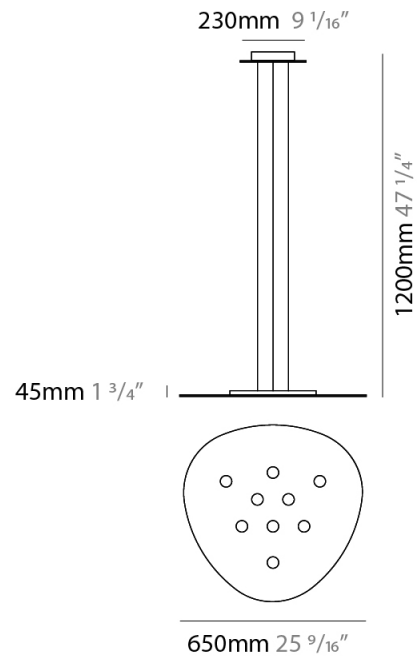

SCUDO SUSPENSION

D41038-

base number   Finish
Options

PROJECT	_____
TYPE	_____
SPECIFIER	_____
QUANTITY	_____
DATE	_____

1. To build a product code in our configurator select the specify button on the base model # product page
2. To build a manual product code on this datasheet choose from the options listed below in blue font and add the suffix to the base model #

GENERAL

Series: Scudo _____
Brand: Icone _____
Division: Design _____
Mounting Type: Suspension _____
Mounting Location: Ceiling _____
Subcategory: Pendant _____

PHYSICAL

Shape: Oblong _____
Diameter (mm): 650 _____
Diameter (in): 25 ⁹/₁₆ _____
Max. Overall Height (mm): 1200 _____
Max. Overall Height (in): 47 ¹/₄ _____
Light Distribution: Direct _____
Fixture Finish: WHI / BLK / GRY / GLF / SLF _____
Fixture Material: Aluminum _____

ELECTRICAL

Lamp Type: LED _____
Total Output Wattage (W): 40 _____
Dimming: Electronic Low Voltage Dimming _____
Input Voltage (V): 120Vac Direct Line _____

LED

Number of LEDs: 9 _____
Color Temperature (°K): 3000 _____
Nominal Lumen (lm): 3150 _____
CRI: >90 CRI _____
Lamp Life (hrs): 50000 _____

OPTICAL

RATINGS AND CERTIFICATIONS

Certified By: Certified for North American Standards _____
IP rating: IP20 _____