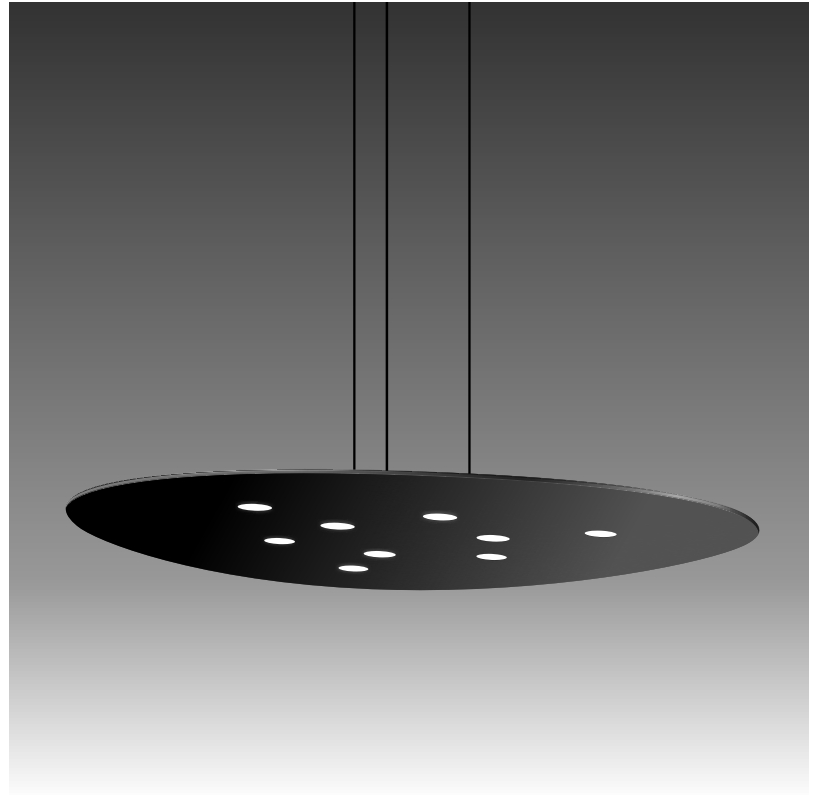

SCUDO SUSPENSION

D41038-

base number   Finish
Options

1. To build a product code in our configurator select the specify button on the base model # product page
2. To build a manual product code on this datasheet choose from the options listed below in blue font and add the suffix to the base model #

GENERAL

Series: Scudo
Brand: Icone
Division: Design
Mounting Type: Suspension
Mounting Location: Ceiling
Subcategory: Pendant

PHYSICAL

Shape: Oblong
Diameter (mm): 650
Diameter (in): 25 ⁹/₁₆
Max. Overall Height (mm): 1200
Max. Overall Height (in): 47 ¹/₄
Light Distribution: Direct
Fixture Finish: WHI / BLK / GRY / GLF / SLF
Fixture Material: Aluminum

ELECTRICAL

Lamp Type: LED
Total Output Wattage (W): 40
Dimming: Electronic Low Voltage Dimming
Input Voltage (V): 120Vac Direct Line

LED

Number of LEDs: 9
Color Temperature (°K): 3000
Nominal Lumen (lm): 3150
CRI: >90 CRI
Lamp Life (hrs): 50000

OPTICAL

RATINGS AND CERTIFICATIONS

Certified By: Certified for North American Standards
IP rating: IP20

PROJECT
TYPE
SPECIFIER
QUANTITY
DATE