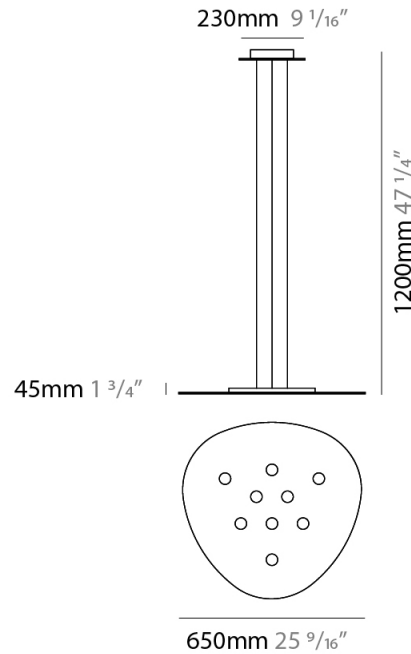

SCUDO SUSPENSION

D41038-

base number   Finish
Options

1. To build a product code in our configurator select the specify button on the base model # product page
2. To build a manual product code on this datasheet choose from the options listed below in blue font and add the suffix to the base model #

GENERAL

Series: Scudo
Brand: Icone
Division: Design
Mounting Type: Suspension
Mounting Location: Ceiling
Subcategory: Pendant

PHYSICAL

Shape: Oblong
Diameter (mm): 650
Diameter (in): 25 ⁹/₁₆
Max. Overall Height (mm): 1200
Max. Overall Height (in): 47 ¹/₄
Light Distribution: Direct
Fixture Finish: WHI / BLK / GRY / GLF / SLF
Fixture Material: Aluminum

ELECTRICAL

Lamp Type: LED
Total Output Wattage (W): 40
Dimming: Electronic Low Voltage Dimming
Input Voltage (V): 120Vac Direct Line

LED

Number of LEDs: 9
Color Temperature (°K): 3000
Nominal Lumen (lm): 3150
CRI: >90 CRI
Lamp Life (hrs): 50000

OPTICAL

RATINGS AND CERTIFICATIONS

Certified By: Certified for North American Standards
IP rating: IP20

PROJECT
TYPE
SPECIFIER
QUANTITY
DATE