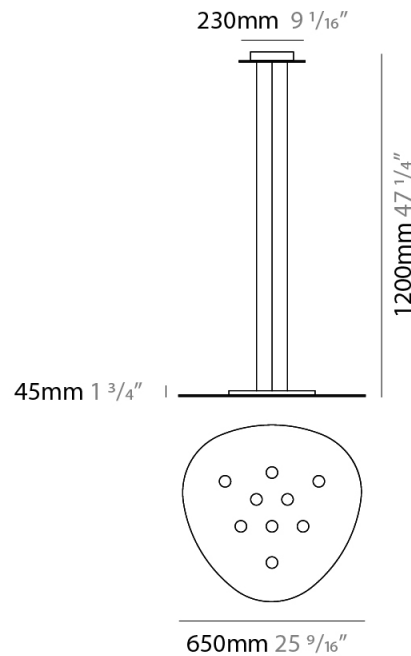

PROJECT	
TYPE	
SPECIFIER	
QUANTITY	
DATE	

SCUDO SUSPENSION

D41030-

base number   Finish
Options

1. To build a product code in our configurator select the specify button on the base model # product page
2. To build a manual product code on this datasheet choose from the options listed below in blue font and add the suffix to the base model #

GENERAL

Series: Scudo
Brand: Icone
Division: Design
Mounting Type: Suspension
Mounting Location: Ceiling
Subcategory: Pendant

PHYSICAL

Shape: Oblong
Diameter (mm): 650
Diameter (in): 25 ⁹/₁₆
Max. Overall Height (mm): 1200
Max. Overall Height (in): 47 ¹/₄
Light Distribution: Direct / Indirect
Fixture Finish: WHI / BLK / GRY / GLF / SLF
Fixture Material: Aluminum

ELECTRICAL

Lamp Type: LED
Total Output Wattage (W): 57
Dimming: Electronic Low Voltage Dimming
Input Voltage (V): 120Vac Direct Line

LED

Number of LEDs: Dir 9 + Ind 1
Color Temperature (°K): 3000
Nominal Lumen (lm): 4500
CRI: >90 CRI
Lamp Life (hrs): 50000

OPTICAL

RATINGS AND CERTIFICATIONS

Certified By: Certified for North American Standards
IP rating: IP20