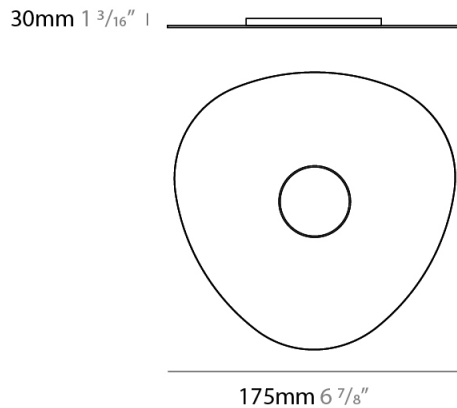

PROJECT
TYPE
SPECIFIER
QUANTITY
DATE

SCUDO SURFACE

D42031-

base number   Finish
Options

1. To build a product code in our configurator select the specify button on the base model # product page
2. To build a manual product code on this datasheet choose from the options listed below in blue font and add the suffix to the base model #

GENERAL

Series: Scudo
Partner: Icone
Division: Design
Installation: Surface
Product Type: Ceiling Surface
Mounting Location: Ceiling
Light Distribution: Direct

PHYSICAL

Shape: Oblong
Diameter (mm): 175
Diameter (in): 6 7/8
Height (mm): 30
Height (in): 1 3/16
Fixture Finish: WHI / BLK / GRY / GLF / SLF
Fixture Material: Aluminum

ELECTRICAL

Lamp Type: LED
Total Output Wattage (W): 4.5
Dimming: Electronic Low Voltage Dimming
Input Voltage (V): 120Vac Direct Line

LED

Number of LEDs: 1
Color Temperature (°K): 3000
Nominal Lumen (lm): 350
CRI: >90 CRI
Lamp Life (hrs): 50000

OPTICAL

RATINGS AND CERTIFICATIONS

Certified By: Certified for North American Standards
IP rating: IP20