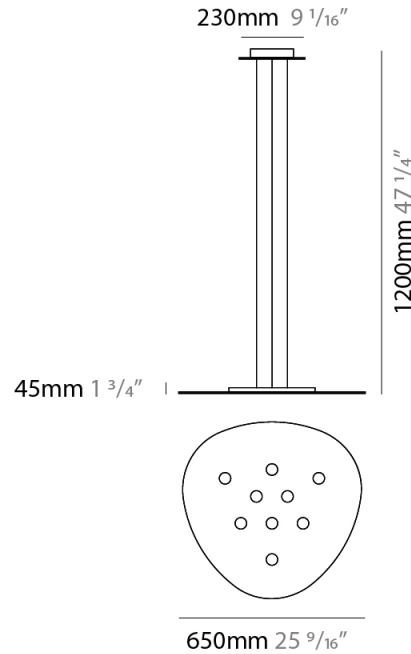

PROJECT	
TYPE	
SPECIFIER	
QUANTITY	
DATE	

SCUDO SUSPENSION

D41030- : D41030-WHI

base number

1. To build a product code in our configurator select the specify button on the base model # product page
2. To build a manual product code on this datasheet choose from the options listed below in blue font and add the suffix to the base model #

GENERAL

Series: Scudo
Partner: Icone
Division: Design
Installation: Suspension
Product Type: Pendant
Mounting Location: Ceiling
Light Distribution: Direct

PHYSICAL

Shape: Oblong
Diameter (mm): 650
Diameter (in): 25 9/16"
Max. Overall Height (mm): 1200
Max. Overall Height (in): 47 1/4"
Weight (kg): 7.3
Weight (lbs): 15.999
Fixture Material: Aluminum

ELECTRICAL

Lamp Type: LED
Total Output Wattage (W): 57
Max. Wattage Per Lamp (W): 4.5 / 17
Dimming: Electronic Low Voltage Dimming
Input Voltage (V): 120

LED

Number of LEDs: Dir 9 + Ind 1
Color Temperature (°K): 3000
Nominal Lumen (lm): 4500
CRI: >90 CRI
Lamp Life (hrs): 50000

OPTICAL

RATINGS AND CERTIFICATIONS

Certified By: CSA Certified to UL and CSA Standards
IP rating: IP20