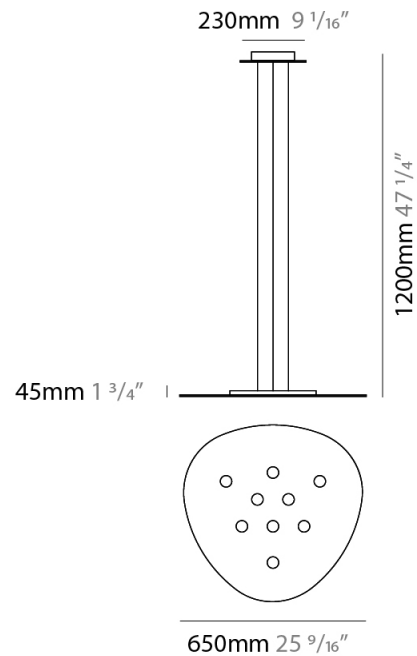

SCUDO SUSPENSION

D41030-

base number   Finish
Options

PROJECT	_____
TYPE	_____
SPECIFIER	_____
QUANTITY	_____
DATE	_____

1. To build a product code in our configurator select the specify button on the base model # product page
2. To build a manual product code on this datasheet choose from the options listed below in blue font and add the suffix to the base model #

GENERAL

Series: Scudo _____
Partner: Icone _____
Division: Design _____
Installation: Suspension _____
Product Type: Pendant _____
Mounting Location: Ceiling _____
Light Distribution: Direct _____

PHYSICAL

Shape: Oblong _____
Diameter (mm): 650 _____
Diameter (in): 25 ⁹/₁₆ _____
Max. Overall Height (mm): 1200 _____
Max. Overall Height (in): 47 ¹/₄ _____
Fixture Finish: WHI / BLK / GRY / GLF / SLF _____
Fixture Material: Aluminum _____

ELECTRICAL

Lamp Type: LED _____
Total Output Wattage (W): 57 _____
Dimming: Electronic Low Voltage Dimming _____
Input Voltage (V): 120Vac Direct Line _____

LED

Number of LEDs: Dir 9 + Ind 1 _____
Color Temperature (°K): 3000 _____
Nominal Lumen (lm): 4500 _____
CRI: >90 CRI _____
Lamp Life (hrs): 50000 _____

OPTICAL

RATINGS AND CERTIFICATIONS

Certified By: Certified for North American Standards _____
IP rating: IP20 _____