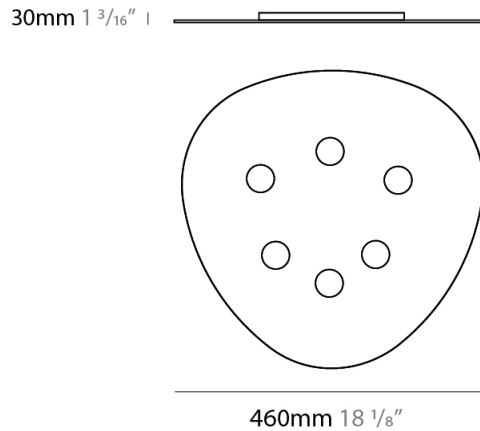

PROJECT
TYPE
SPECIFIER
QUANTITY
DATE

SCUDO SURFACE

D42029-

base number   Finish
Options

1. To build a product code in our configurator select the specify button on the base model # product page
2. To build a manual product code on this datasheet choose from the options listed below in blue font and add the suffix to the base model #

GENERAL

Series: Scudo
Partner: Icone
Division: Design
Installation: Surface
Product Type: Ceiling Surface
Mounting Location: Ceiling
Light Distribution: Direct

PHYSICAL

Shape: Oblong
Diameter (mm): 460
Diameter (in): 18 3/8
Height (mm): 30
Height (in): 1 3/16
Fixture Finish: WHI / BLK / GRY / GLF / SLF
Fixture Material: Aluminum

ELECTRICAL

Lamp Type: LED
Total Output Wattage (W): 47
Dimming: Electronic Low Voltage Dimming
Input Voltage (V): 120Vac Direct Line

LED

Number of LEDs: 6
Color Temperature (°K): 3000
Nominal Lumen (lm): 2100
CRI: >90 CRI
Lamp Life (hrs): 50000

OPTICAL

RATINGS AND CERTIFICATIONS

Certified By: Certified for North American Standards
IP rating: IP20