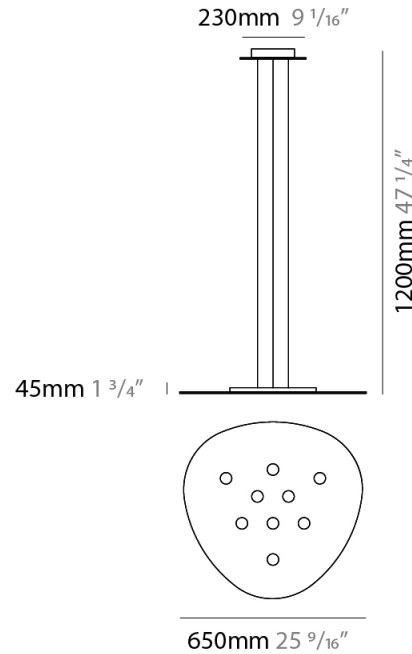

PROJECT	
TYPE	
SPECIFIER	
QUANTITY	
DATE	

SCUDO SUSPENSION

D41030- : D41030-GRY

base number

1. To build a product code in our configurator select the specify button on the base model # product page
2. To build a manual product code on this datasheet choose from the options listed below in blue font and add the suffix to the base model #

GENERAL

Series: Scudo
Partner: Icone
Division: Design
Installation: Suspension
Product Type: Pendant
Mounting Location: Ceiling
Light Distribution: Direct

PHYSICAL

Shape: Oblong
Diameter (mm): 650
Diameter (in): 25 9/16"
Max. Overall Height (mm): 1200
Max. Overall Height (in): 47 1/4"
Weight (kg): 7.3
Weight (lbs): 15.999
Fixture Material: Aluminum

ELECTRICAL

Lamp Type: LED
Total Output Wattage (W): 57
Max. Wattage Per Lamp (W): 4.5 / 17
Dimming: Electronic Low Voltage Dimming
Input Voltage (V): 120

LED

Number of LEDs: Dir 9 + Ind 1
Color Temperature (°K): 3000
Nominal Lumen (lm): 4500
CRI: >90 CRI
Lamp Life (hrs): 50000

OPTICAL

RATINGS AND CERTIFICATIONS

Certified By: CSA Certified to UL and CSA Standards
IP rating: IP20