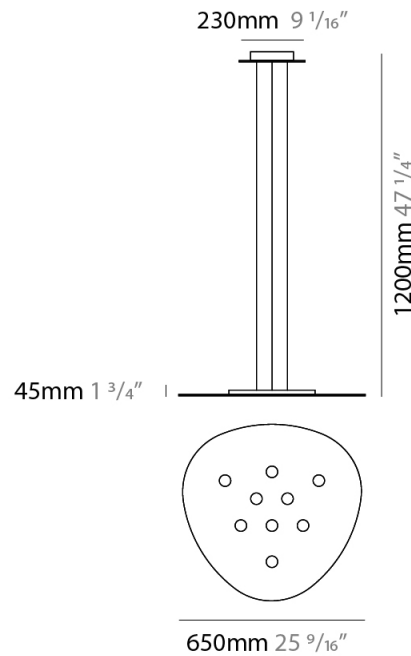

SCUDO SUSPENSION

D41038-

base number   Finish
Options

PROJECT	_____
TYPE	_____
SPECIFIER	_____
QUANTITY	_____
DATE	_____

1. To build a product code in our configurator select the specify button on the base model # product page
2. To build a manual product code on this datasheet choose from the options listed below in blue font and add the suffix to the base model #

GENERAL

Series: Scudo
Partner: Icone
Division: Design
Installation: Suspension
Product Type: Pendant
Mounting Location: Ceiling
Light Distribution: Direct

PHYSICAL

Shape: Oblong
Diameter (mm): 650
Diameter (in): 25 ⁹/₁₆
Max. Overall Height (mm): 1200
Max. Overall Height (in): 47 ¹/₄
Fixture Finish: WHI / BLK / GRY / GLF / SLF
Fixture Material: Aluminum

ELECTRICAL

Lamp Type: LED
Total Output Wattage (W): 40
Dimming: Electronic Low Voltage Dimming
Input Voltage (V): 120Vac Direct Line

LED

Number of LEDs: 9
Color Temperature (°K): 3000
Nominal Lumen (lm): 3150
CRI: >90 CRI
Lamp Life (hrs): 50000

OPTICAL

RATINGS AND CERTIFICATIONS

Certified By: Certified for North American Standards
IP rating: IP20