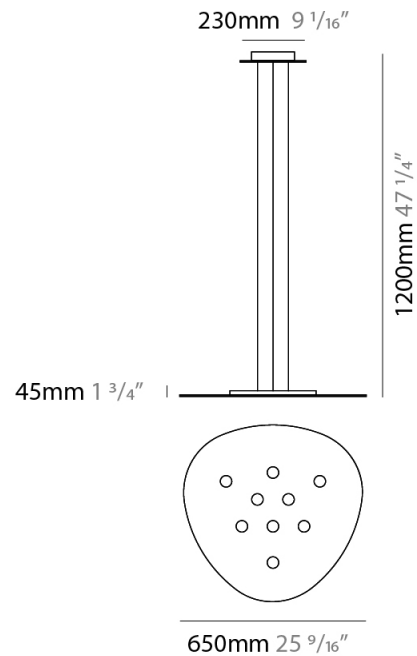

SCUDO SUSPENSION

D41030-

base number   Finish
Options

PROJECT _____
TYPE _____
SPECIFIER _____
QUANTITY _____
DATE _____

1. To build a product code in our configurator select the specify button on the base model # product page
2. To build a manual product code on this datasheet choose from the options listed below in blue font and add the suffix to the base model #

GENERAL

Series: Scudo _____
Partner: Icone _____
Division: Design _____
Installation: Suspension _____
Product Type: Pendant _____
Mounting Location: Ceiling _____
Light Distribution: Direct _____

PHYSICAL

Shape: Oblong _____
Diameter (mm): 650 _____
Diameter (in): 25 ⁹/₁₆ _____
Max. Overall Height (mm): 1200 _____
Max. Overall Height (in): 47 ¹/₄ _____
Fixture Finish: WHI / BLK / GRY / GLF / SLF _____
Fixture Material: Aluminum _____

ELECTRICAL

Lamp Type: LED _____
Total Output Wattage (W): 57 _____
Dimming: Electronic Low Voltage Dimming _____
Input Voltage (V): 120Vac Direct Line _____

LED

Number of LEDs: Dir 9 + Ind 1 _____
Color Temperature (°K): 3000 _____
Nominal Lumen (lm): 4500 _____
CRI: >90 CRI _____
Lamp Life (hrs): 50000 _____

OPTICAL

RATINGS AND CERTIFICATIONS

Certified By: Certified for North American Standards _____
IP rating: IP20 _____