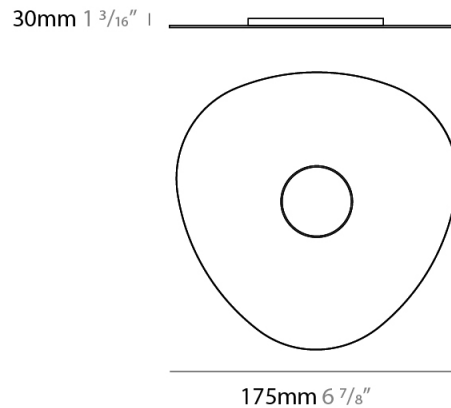

PROJECT
TYPE
SPECIFIER
QUANTITY
DATE

SCUDO SURFACE

D42031-

base number   Finish
Options

1. To build a product code in our configurator select the specify button on the base model # product page
2. To build a manual product code on this datasheet choose from the options listed below in blue font and add the suffix to the base model #

GENERAL

Series: Scudo
Brand: Icone
Division: Design
Mounting Type: Surface
Mounting Location: Ceiling
Subcategory: Downlight

PHYSICAL

Shape: Oblong
Diameter (mm): 175
Diameter (in): 6 ⁷/₈
Height (mm): 30
Height (in): 1 ³/₁₆
Light Distribution: Direct
Fixture Finish: WHI / BLK / GRY / GLF / SLF
Fixture Material: Aluminum

ELECTRICAL

Lamp Type: LED
Total Output Wattage (W): 4.5
Dimming: Electronic Low Voltage Dimming
Input Voltage (V): 120Vac Direct Line

LED

Number of LEDs: 1
Color Temperature (°K): 3000
Nominal Lumen (lm): 350
CRI: >90 CRI
Lamp Life (hrs): 50000

OPTICAL

RATINGS AND CERTIFICATIONS

Certified By: Certified for North American Standards
IP rating: IP20