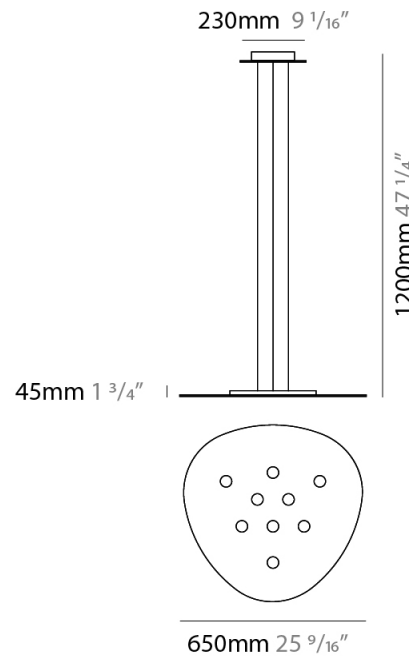

SCUDO SUSPENSION

D41038-

base number   Finish
Options

PROJECT	_____
TYPE	_____
SPECIFIER	_____
QUANTITY	_____
DATE	_____

1. To build a product code in our configurator select the specify button on the base model # product page
2. To build a manual product code on this datasheet choose from the options listed below in blue font and add the suffix to the base model #

GENERAL

Series: Scudo _____
Brand: Icone _____
Division: Design _____
Mounting Type: Suspension _____
Mounting Location: Ceiling _____
Subcategory: Pendant _____

PHYSICAL

Shape: Oblong _____
Diameter (mm): 650 _____
Diameter (in): 25 ⁹/₁₆ _____
Max. Overall Height (mm): 1200 _____
Max. Overall Height (in): 47 ¹/₄ _____
Light Distribution: Direct _____
Fixture Finish: WHI / BLK / GRY / GLF / SLF _____
Fixture Material: Aluminum _____

ELECTRICAL

Lamp Type: LED _____
Total Output Wattage (W): 40 _____
Dimming: Electronic Low Voltage Dimming _____
Input Voltage (V): 120Vac Direct Line _____

LED

Number of LEDs: 9 _____
Color Temperature (°K): 3000 _____
Nominal Lumen (lm): 3150 _____
CRI: >90 CRI _____
Lamp Life (hrs): 50000 _____

OPTICAL

RATINGS AND CERTIFICATIONS

Certified By: Certified for North American Standards _____
IP rating: IP20 _____