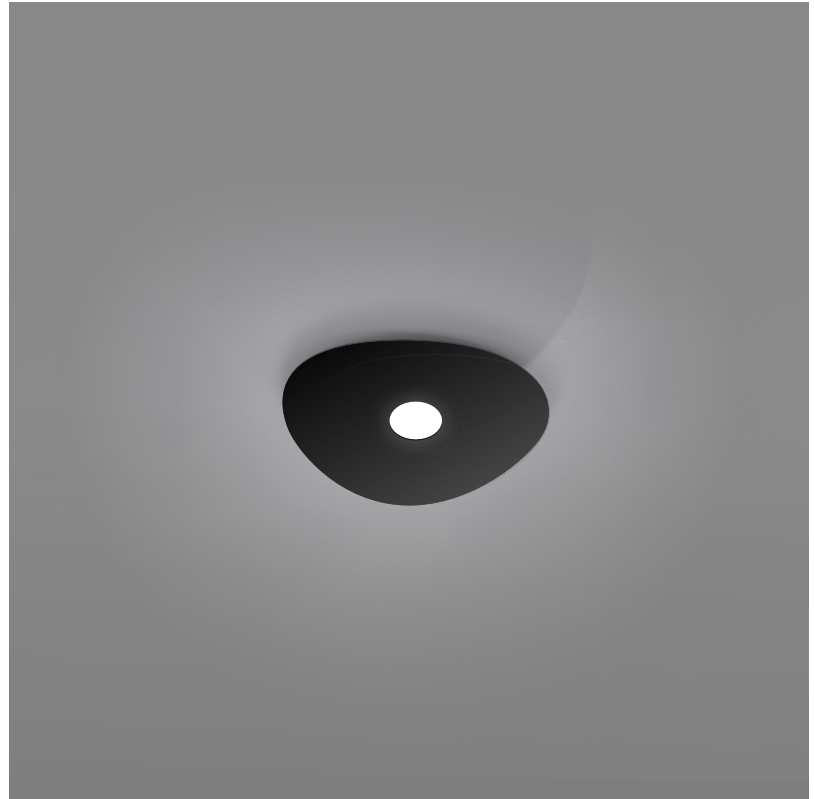

PROJECT
TYPE
SPECIFIER
QUANTITY
DATE

SCUDO SURFACE

D42031-

base number   Finish
Options

1. To build a product code in our configurator select the specify button on the base model # product page
2. To build a manual product code on this datasheet choose from the options listed below in blue font and add the suffix to the base model #

GENERAL

Series: Scudo
Brand: Icone
Division: Design
Mounting Type: Surface
Mounting Location: Ceiling
Subcategory: Downlight

PHYSICAL

Shape: Oblong
Diameter (mm): 175
Diameter (in): 6 ⁷/₈
Height (mm): 30
Height (in): 1 ³/₁₆
Light Distribution: Direct
Fixture Finish: WHI / BLK / GRY / GLF / SLF
Fixture Material: Aluminum

ELECTRICAL

Lamp Type: LED
Total Output Wattage (W): 4.5
Dimming: Electronic Low Voltage Dimming
Input Voltage (V): 120Vac Direct Line

LED

Number of LEDs: 1
Color Temperature (°K): 3000
Nominal Lumen (lm): 350
CRI: >90 CRI
Lamp Life (hrs): 50000

OPTICAL

RATINGS AND CERTIFICATIONS

Certified By: Certified for North American Standards
IP rating: IP20