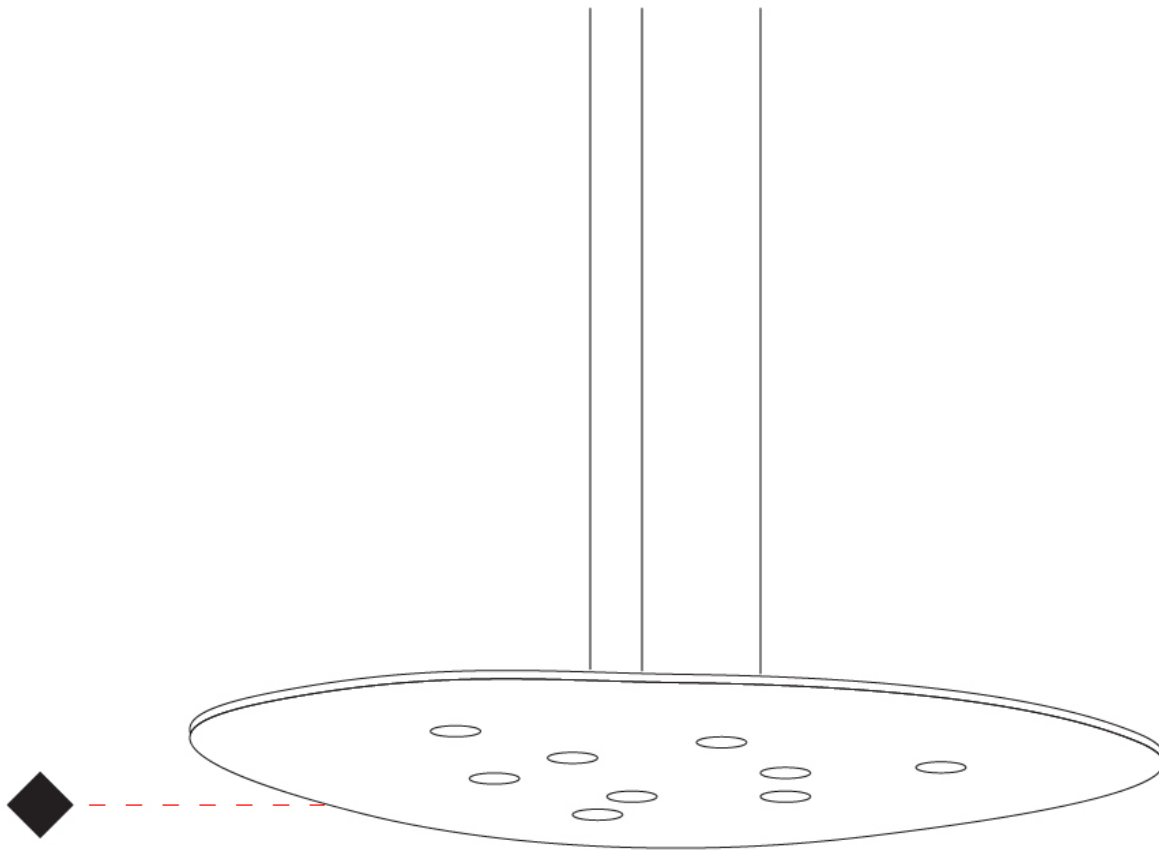

SCUDO SUSPENSION

D41038-

PROJECT

TYPE

SPECIFIER

QUANTITY

DATE