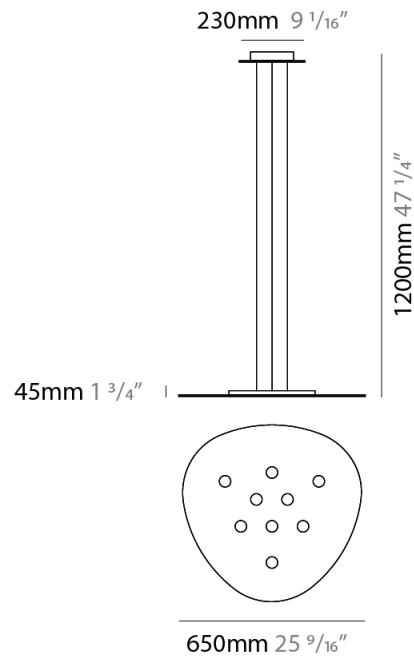

PROJECT	_____
TYPE	_____
SPECIFIER	_____
QUANTITY	_____
DATE	_____

SCUDO SUSPENSION

D41030-

base number   Finish
Options

1. To build a product code in our configurator select the specify button on the base model # product page
2. To build a manual product code on this datasheet choose from the options listed below in blue font and add the suffix to the base model #

GENERAL

Series: Scudo _____
Brand: Icone _____
Division: Design _____
Mounting Type: Suspension _____
Mounting Location: Ceiling _____
Subcategory: Pendant _____

PHYSICAL

Shape: Oblong _____
Diameter (mm): 650 _____
Diameter (in): 25 ⁹/₁₆ _____
Max. Overall Height (mm): 1200 _____
Max. Overall Height (in): 47 ¹/₄ _____
Light Distribution: Direct / Indirect _____
Fixture Finish: WHI / BLK / GRY / GLF / SLF _____
Fixture Material: Aluminum _____

ELECTRICAL

Lamp Type: LED _____
Total Output Wattage (W): 57 _____
Dimming: Electronic Low Voltage Dimming _____
Input Voltage (V): 120Vac Direct Line _____

LED

Number of LEDs: Dir 9 + Ind 1 _____
Color Temperature (°K): 3000 _____
Nominal Lumen (lm): 4500 _____
CRI: >90 CRI _____
Lamp Life (hrs): 50000 _____

OPTICAL

RATINGS AND CERTIFICATIONS

Certified By: Certified for North American Standards _____
IP rating: IP20 _____