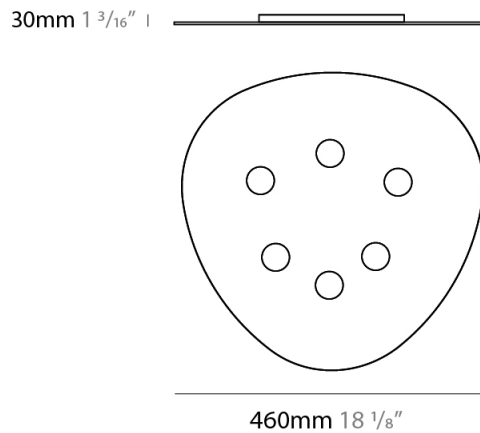

PROJECT
TYPE
SPECIFIER
QUANTITY
DATE

SCUDO SURFACE

D42029-

base number   Finish
Options

1. To build a product code in our configurator select the specify button on the base model # product page
2. To build a manual product code on this datasheet choose from the options listed below in blue font and add the suffix to the base model #

GENERAL

Series: Scudo
Brand: Icone
Division: Design
Mounting Type: Surface
Mounting Location: Ceiling
Subcategory: Downlight

PHYSICAL

Shape: Oblong
Diameter (mm): 460
Diameter (in): 18 1/8
Height (mm): 30
Height (in): 1 3/16
Light Distribution: Direct
Fixture Finish: WHI / BLK / GRY / GLF / SLF
Fixture Material: Aluminum

ELECTRICAL

Lamp Type: LED
Total Output Wattage (W): 47
Dimming: Electronic Low Voltage Dimming
Input Voltage (V): 120Vac Direct Line

LED

Number of LEDs: 6
Color Temperature (°K): 3000
Nominal Lumen (lm): 2100
CRI: >90 CRI
Lamp Life (hrs): 50000

OPTICAL

RATINGS AND CERTIFICATIONS

Certified By: Certified for North American Standards
IP rating: IP20