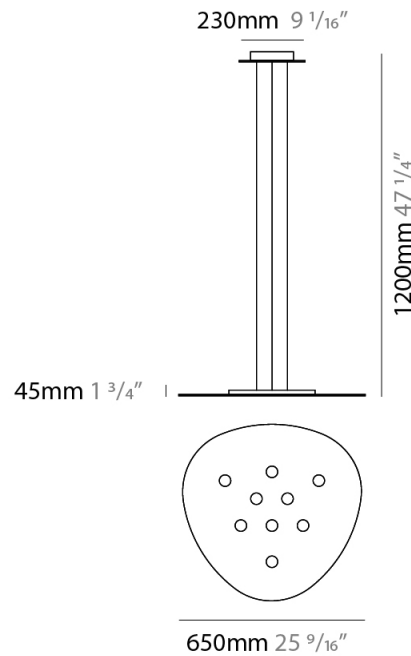

PROJECT	
TYPE	
SPECIFIER	
QUANTITY	
DATE	

SCUDO SUSPENSION

D41038-

base number   Finish
Options

1. To build a product code in our configurator select the specify button on the base model # product page
2. To build a manual product code on this datasheet choose from the options listed below in blue font and add the suffix to the base model #

GENERAL

Series: Scudo
Brand: Icone
Division: Design
Mounting Type: Suspension
Mounting Location: Ceiling
Subcategory: Pendant

PHYSICAL

Shape: Oblong
Diameter (mm): 650
Diameter (in): 25 ⁹/₁₆
Max. Overall Height (mm): 1200
Max. Overall Height (in): 47 ¹/₄
Light Distribution: Direct
Fixture Finish: WHI / BLK / GRY / GLF / SLF
Fixture Material: Aluminum

ELECTRICAL

Lamp Type: LED
Total Output Wattage (W): 40
Dimming: Electronic Low Voltage Dimming
Input Voltage (V): 120Vac Direct Line

LED

Number of LEDs: 9
Color Temperature (°K): 3000
Nominal Lumen (lm): 3150
CRI: >90 CRI
Lamp Life (hrs): 50000

OPTICAL

RATINGS AND CERTIFICATIONS

Certified By: Certified for North American Standards
IP rating: IP20