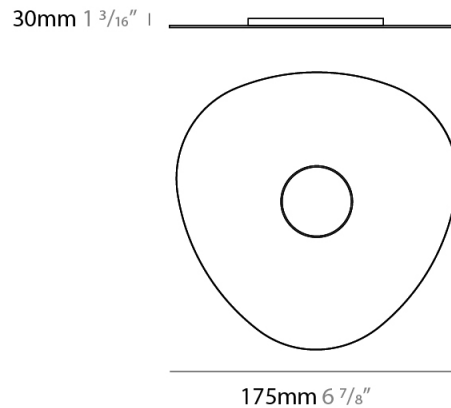

PROJECT
TYPE
SPECIFIER
QUANTITY
DATE

SCUDO SURFACE

D42031-

base number   Finish
Options

1. To build a product code in our configurator select the specify button on the base model # product page
2. To build a manual product code on this datasheet choose from the options listed below in blue font and add the suffix to the base model #

GENERAL

Series: Scudo
Brand: Icone
Division: Design
Mounting Type: Surface
Mounting Location: Ceiling
Subcategory: Downlight

PHYSICAL

Shape: Oblong
Diameter (mm): 175
Diameter (in): 6 7/8
Height (mm): 30
Height (in): 1 3/16
Light Distribution: Direct
Fixture Finish: WHI / BLK / GRY / GLF / SLF
Fixture Material: Aluminum

ELECTRICAL

Lamp Type: LED
Total Output Wattage (W): 4.5
Dimming: Electronic Low Voltage Dimming
Input Voltage (V): 120Vac Direct Line

LED

Number of LEDs: 1
Color Temperature (°K): 3000
Nominal Lumen (lm): 350
CRI: >90 CRI
Lamp Life (hrs): 50000

OPTICAL

RATINGS AND CERTIFICATIONS

Certified By: Certified for North American Standards
IP rating: IP20