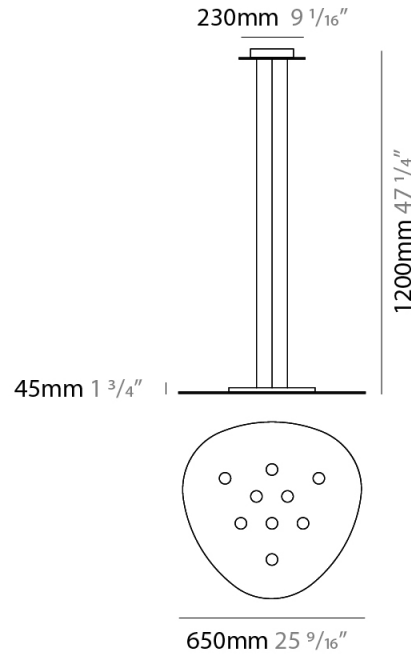

PROJECT	_____
TYPE	_____
SPECIFIER	_____
QUANTITY	_____
DATE	_____

SCUDO SUSPENSION

D41030- : D41030-GRY

base number

1. To build a product code in our configurator select the specify button on the base model # product page
2. To build a manual product code on this datasheet choose from the options listed below in blue font and add the suffix to the base model #

GENERAL

Series: Scudo
Partner: Icone
Division: Design
Installation: Suspension
Product Type: Pendant
Mounting Location: Ceiling
Light Distribution: Direct

PHYSICAL

Shape: Oblong
Diameter (mm): 650
Diameter (in): 25 9/16
Max. Overall Height (mm): 1200
Max. Overall Height (in): 47 1/4
Weight (kg): 7.3
Weight (lbs): 15.999
Fixture Material: Aluminum

ELECTRICAL

Lamp Type: LED
Total Output Wattage (W): 57
Max. Wattage Per Lamp (W): 4.5 / 17
Dimming: Electronic Low Voltage Dimming
Input Voltage (V): 120

LED

Number of LEDs: Dir 9 + Ind 1
Color Temperature (°K): 3000
Nominal Lumen (lm): 4500
CRI: >90 CRI
Lamp Life (hrs): 50000

OPTICAL

RATINGS AND CERTIFICATIONS

Certified By: CSA Certified to UL and CSA Standards
IP rating: IP20