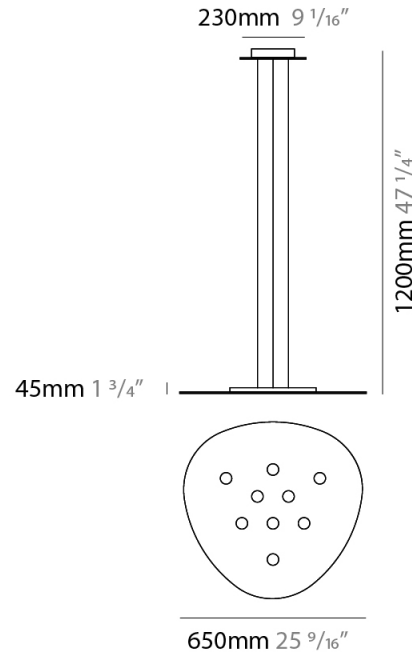

PROJECT	
TYPE	
SPECIFIER	
QUANTITY	
DATE	

SCUDO SUSPENSION

D41030- : D41030-GRY

base number

1. To build a product code in our configurator select the specify button on the base model # product page
2. To build a manual product code on this datasheet choose from the options listed below in blue font and add the suffix to the base model #

GENERAL

Series: Scudo
Partner: Icone
Division: Design
Installation: Suspension
Product Type: Pendant
Mounting Location: Ceiling
Light Distribution: Direct

PHYSICAL

Shape: Oblong
Diameter (mm): 650
Diameter (in): 25 9/16"
Max. Overall Height (mm): 1200
Max. Overall Height (in): 47 1/4"
Weight (kg): 7.3
Weight (lbs): 15.999
Fixture Material: Aluminum

ELECTRICAL

Lamp Type: LED
Total Output Wattage (W): 57
Max. Wattage Per Lamp (W): 4.5 / 17
Dimming: Electronic Low Voltage Dimming
Input Voltage (V): 120

LED

Number of LEDs: Dir 9 + Ind 1
Color Temperature (°K): 3000
Nominal Lumen (lm): 4500
CRI: >90 CRI
Lamp Life (hrs): 50000

OPTICAL

RATINGS AND CERTIFICATIONS

Certified By: CSA Certified to UL and CSA Standards
IP rating: IP20