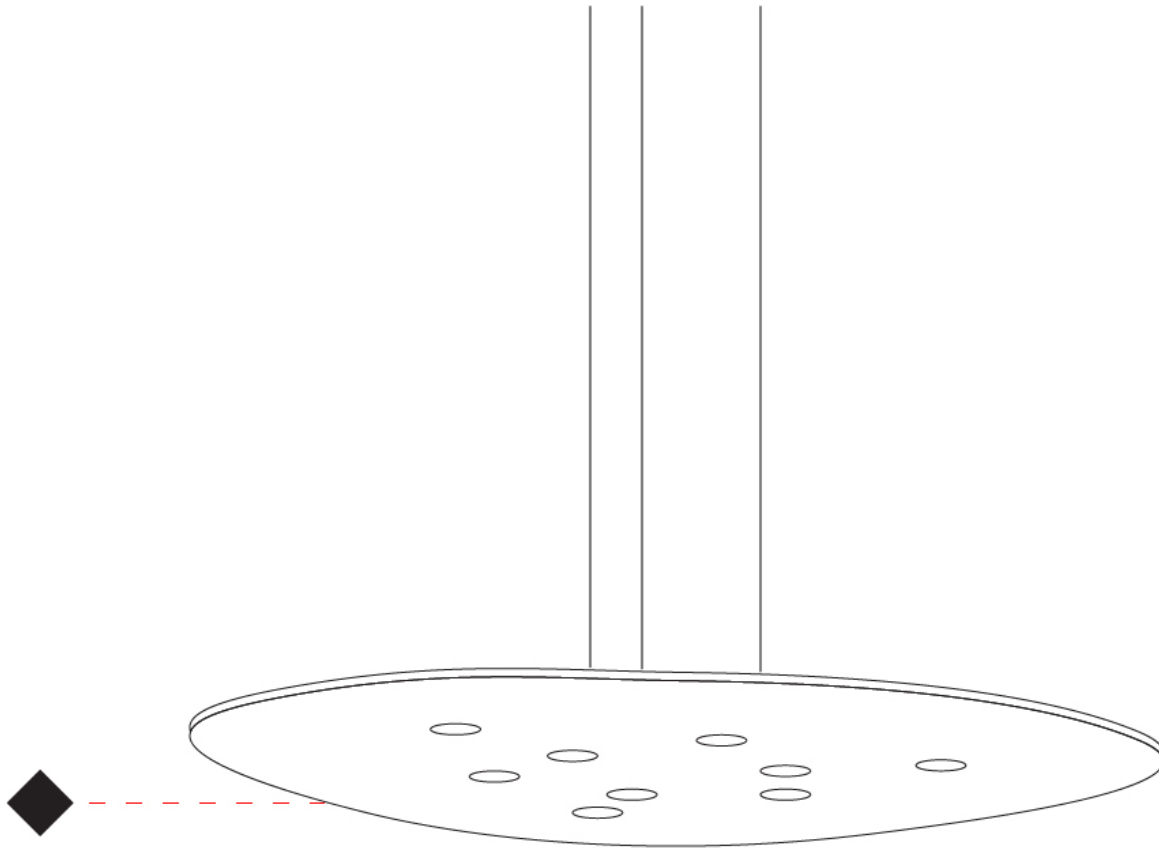

SCUDO SUSPENSION

D41030-

PROJECT

TYPE

SPECIFIER

QUANTITY

DATE

D