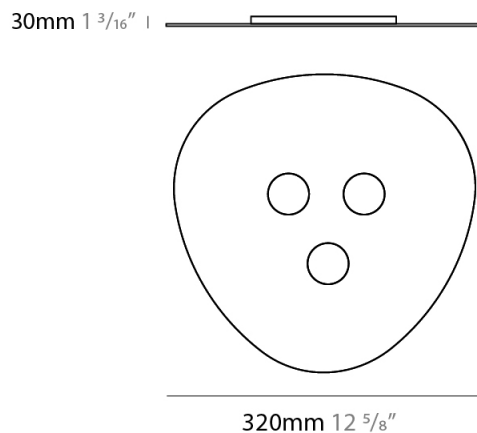

PROJECT
TYPE
SPECIFIER
QUANTITY
DATE

SCUDO SURFACE

D42030- : D42030-BLK

base number

1. To build a product code in our configurator select the specify button on the base model # product page
2. To build a manual product code on this datasheet choose from the options listed below in blue font and add the suffix to the base model #

GENERAL

Series: Scudo
Partner: Icone
Division: Design
Installation: Surface
Product Type: Ceiling Surface
Mounting Location: Ceiling
Light Distribution: Direct

PHYSICAL

Shape: Oblong
Diameter (mm): 320
Diameter (in): 12 ⁵/₈
Height (mm): 30
Height (in): 1 ³/₁₆
Weight (kg): 1.4
Weight (lbs): 2.999
Fixture Material: Aluminum

ELECTRICAL

Lamp Type: LED
Total Output Wattage (W): 13.5
Max. Wattage Per Lamp (W): 4.5
Dimming: Electronic Low Voltage Dimming
Input Voltage (V): 120

LED

Number of LEDs: 3
Color Temperature (°K): 3000
Nominal Lumen (lm): 1050
CRI: >90 CRI
Lamp Life (hrs): 50000

OPTICAL

RATINGS AND CERTIFICATIONS

Certified By: CSA Certified to UL and CSA Standards
IP rating: IP20