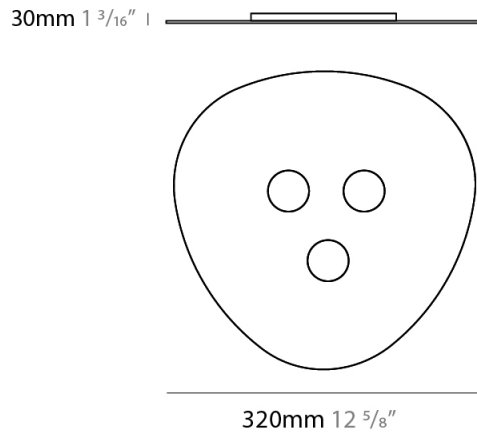

PROJECT _____
TYPE _____
SPECIFIER _____
QUANTITY _____
DATE _____

SCUDO SURFACE

D42030-

base number _____
Finish _____
Options _____

1. To build a product code in our configurator select the specify button on the base model # product page
2. To build a manual product code on this datasheet choose from the options listed below in blue font and add the suffix to the base model #

GENERAL

Series: Scudo _____
Partner: Icone _____
Division: Design _____
Installation: Surface _____
Product Type: Ceiling Surface _____
Mounting Location: Ceiling _____
Light Distribution: Direct _____

PHYSICAL

Shape: Oblong _____
Diameter (mm): 320 _____
Diameter (in): 12 ⁵/₈ _____
Height (mm): 30 _____
Height (in): 1 ³/₁₆ _____
Fixture Finish: WHI / BLK / GRY / GLF / SLF _____
Fixture Material: Aluminum _____

ELECTRICAL

Lamp Type: LED _____
Total Output Wattage (W): 13.5 _____
Dimming: Electronic Low Voltage Dimming _____
Input Voltage (V): 120Vac Direct Line _____

LED

Number of LEDs: 3 _____
Color Temperature (°K): 3000 _____
Nominal Lumen (lm): 1050 _____
CRI: >90 CRI _____
Lamp Life (hrs): 50000 _____

OPTICAL

RATINGS AND CERTIFICATIONS

Certified By: Certified for North American Standards _____
IP rating: IP20 _____