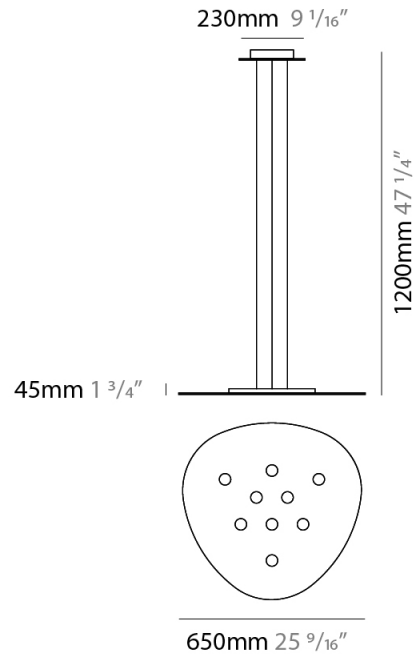

PROJECT	
TYPE	
SPECIFIER	
QUANTITY	
DATE	

SCUDO SUSPENSION

D41030-

base number   Finish
Options

1. To build a product code in our configurator select the specify button on the base model # product page
2. To build a manual product code on this datasheet choose from the options listed below in blue font and add the suffix to the base model #

GENERAL

Series: Scudo
Brand: Icone
Division: Design
Mounting Type: Suspension
Mounting Location: Ceiling
Subcategory: Pendant

PHYSICAL

Shape: Oblong
Diameter (mm): 650
Diameter (in): 25 ⁹/₁₆
Max. Overall Height (mm): 1200
Max. Overall Height (in): 47 ¹/₄
Light Distribution: Direct / Indirect
Fixture Finish: WHI / BLK / GRY / GLF / SLF
Fixture Material: Aluminum

ELECTRICAL

Lamp Type: LED
Total Output Wattage (W): 57
Dimming: Electronic Low Voltage Dimming
Input Voltage (V): 120Vac Direct Line

LED

Number of LEDs: Dir 9 + Ind 1
Color Temperature (°K): 3000
Nominal Lumen (lm): 4500
CRI: >90 CRI
Lamp Life (hrs): 50000

OPTICAL

RATINGS AND CERTIFICATIONS

Certified By: Certified for North American Standards
IP rating: IP20