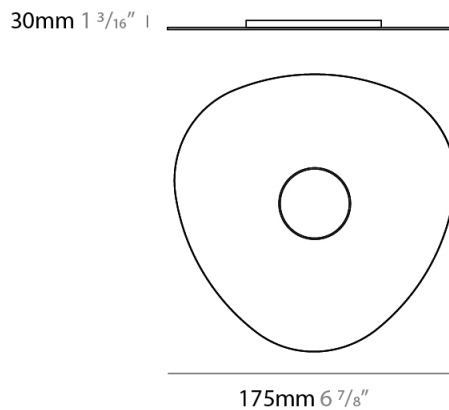

PROJECT
TYPE
SPECIFIER
QUANTITY
DATE

SCUDO SURFACE

D42031-

base number   Finish
Options

1. To build a product code in our configurator select the specify button on the base model # product page
2. To build a manual product code on this datasheet choose from the options listed below in blue font and add the suffix to the base model #

GENERAL

Series: Scudo
Brand: Icone
Division: Design
Mounting Type: Surface
Mounting Location: Ceiling
Subcategory: Downlight

PHYSICAL

Shape: Oblong
Diameter (mm): 175
Diameter (in): 6 7/8
Height (mm): 30
Height (in): 1 3/16
Light Distribution: Direct
Fixture Finish: WHI / BLK / GRY / GLF / SLF
Fixture Material: Aluminum

ELECTRICAL

Lamp Type: LED
Total Output Wattage (W): 4.5
Dimming: Electronic Low Voltage Dimming
Input Voltage (V): 120Vac Direct Line

LED

Number of LEDs: 1
Color Temperature (°K): 3000
Nominal Lumen (lm): 350
CRI: >90 CRI
Lamp Life (hrs): 50000

OPTICAL

RATINGS AND CERTIFICATIONS

Certified By: Certified for North American Standards
IP rating: IP20