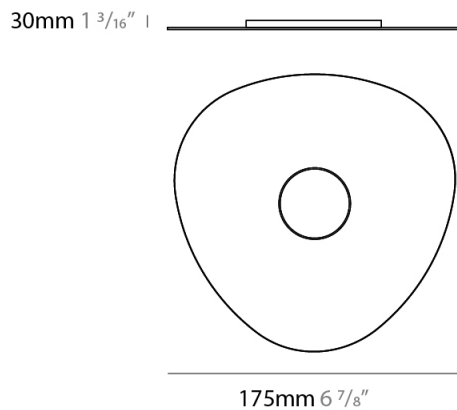

PROJECT
TYPE
SPECIFIER
QUANTITY
DATE

SCUDO SURFACE

D42031-

base number   Finish
Options

1. To build a product code in our configurator select the specify button on the base model # product page
2. To build a manual product code on this datasheet choose from the options listed below in blue font and add the suffix to the base model #

GENERAL

Series: Scudo
Partner: Icone
Division: Design
Installation: Surface
Product Type: Ceiling Surface
Mounting Location: Ceiling
Light Distribution: Direct

PHYSICAL

Shape: Oblong
Diameter (mm): 175
Diameter (in): 6 7/8
Height (mm): 30
Height (in): 1 3/16
Fixture Finish: WHI / BLK / GRY / GLF / SLF
Fixture Material: Aluminum

ELECTRICAL

Lamp Type: LED
Total Output Wattage (W): 4.5
Dimming: Electronic Low Voltage Dimming
Input Voltage (V): 120Vac Direct Line

LED

Number of LEDs: 1
Color Temperature (°K): 3000
Nominal Lumen (lm): 350
CRI: >90 CRI
Lamp Life (hrs): 50000

OPTICAL

RATINGS AND CERTIFICATIONS

Certified By: Certified for North American Standards
IP rating: IP20