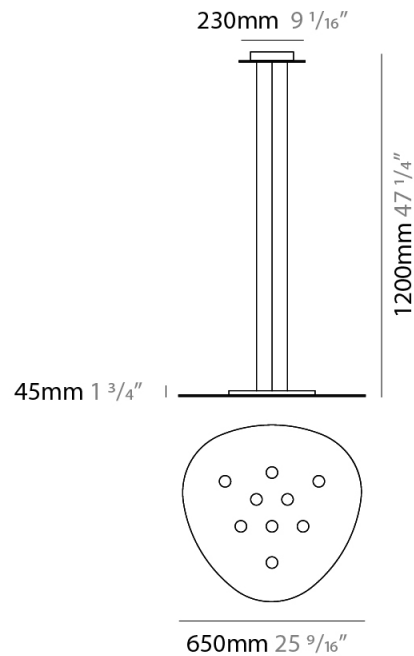

PROJECT _____
TYPE _____
SPECIFIER _____
QUANTITY _____
DATE _____

SCUDO SUSPENSION

D41030-

base number _____
Finish Options _____

1. To build a product code in our configurator select the specify button on the base model # product page
2. To build a manual product code on this datasheet choose from the options listed below in blue font and add the suffix to the base model #

GENERAL

Series: Scudo _____
Partner: Icone _____
Division: Design _____
Installation: Suspension _____
Product Type: Pendant _____
Mounting Location: Ceiling _____
Light Distribution: Direct _____

PHYSICAL

Shape: Oblong _____
Diameter (mm): 650 _____
Diameter (in): 25 ⁹/₁₆ _____
Max. Overall Height (mm): 1200 _____
Max. Overall Height (in): 47 ¹/₄ _____
Fixture Finish: WHI / BLK / GRY / GLF / SLF _____
Fixture Material: Aluminum _____

ELECTRICAL

Lamp Type: LED _____
Total Output Wattage (W): 57 _____
Dimming: Electronic Low Voltage Dimming _____
Input Voltage (V): 120Vac Direct Line _____

LED

Number of LEDs: Dir 9 + Ind 1 _____
Color Temperature (°K): 3000 _____
Nominal Lumen (lm): 4500 _____
CRI: >90 CRI _____
Lamp Life (hrs): 50000 _____

OPTICAL

RATINGS AND CERTIFICATIONS

Certified By: Certified for North American Standards _____
IP rating: IP20 _____