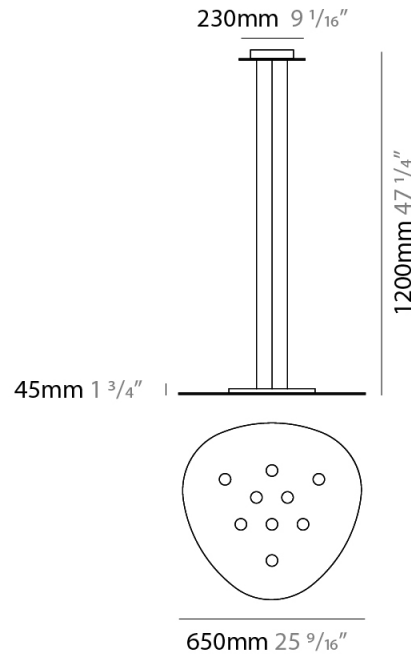

SCUDO SUSPENSION

D41030-

base number   Finish
Options

1. To build a product code in our configurator select the specify button on the base model # product page
2. To build a manual product code on this datasheet choose from the options listed below in blue font and add the suffix to the base model #

GENERAL

Series: Scudo
Brand: Icone
Division: Design
Mounting Type: Suspension
Mounting Location: Ceiling
Subcategory: Pendant

PHYSICAL

Shape: Oblong
Diameter (mm): 650
Diameter (in): 25 ⁹/₁₆
Max. Overall Height (mm): 1200
Max. Overall Height (in): 47 ³/₄
Light Distribution: Direct / Indirect
Fixture Finish: WHI / BLK / GRY / GLF / SLF
Fixture Material: Aluminum

ELECTRICAL

Lamp Type: LED
Total Output Wattage (W): 57
Dimming: Electronic Low Voltage Dimming
Input Voltage (V): 120Vac Direct Line

LED

Number of LEDs: Dir 9 + Ind 1
Color Temperature (°K): 3000
Nominal Lumen (lm): 4500
CRI: >90 CRI
Lamp Life (hrs): 50000

OPTICAL

RATINGS AND CERTIFICATIONS

Certified By: Certified for North American Standards
IP rating: IP20

PROJECT	_____
TYPE	_____
SPECIFIER	_____
QUANTITY	_____
DATE	_____