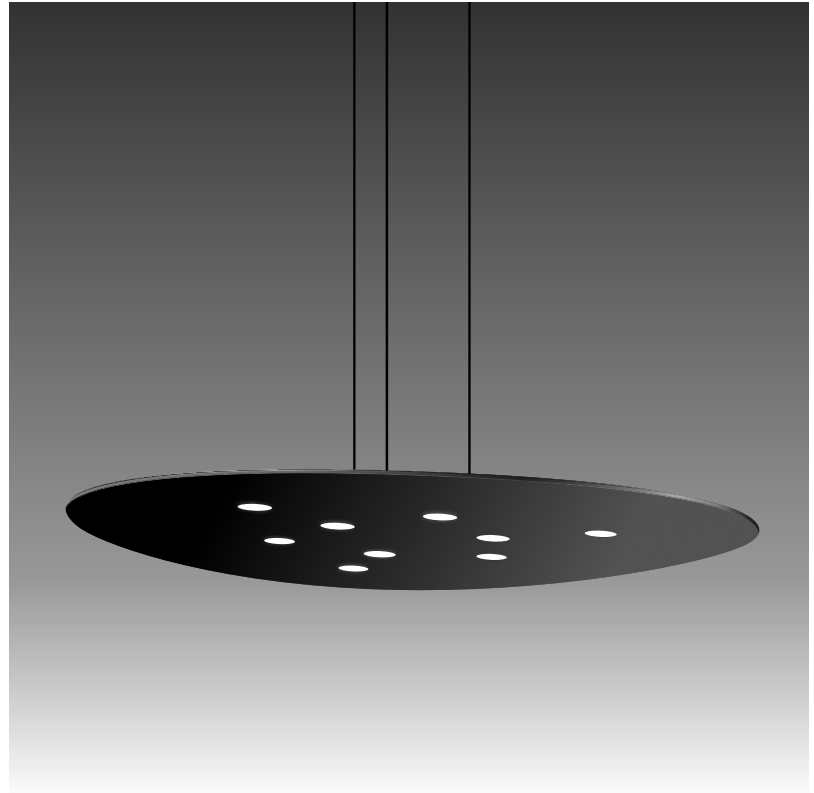

SCUDO SUSPENSION

D41038-

base number   Finish
Options

PROJECT _____
TYPE _____
SPECIFIER _____
QUANTITY _____
DATE _____

1. To build a product code in our configurator select the specify button on the base model # product page
2. To build a manual product code on this datasheet choose from the options listed below in blue font and add the suffix to the base model #

GENERAL

Series: Scudo _____
Brand: Icone _____
Division: Design _____
Mounting Type: Suspension _____
Mounting Location: Ceiling _____
Subcategory: Pendant _____

PHYSICAL

Shape: Oblong _____
Diameter (mm): 650 _____
Diameter (in): 25 ⁹/₁₆ _____
Max. Overall Height (mm): 1200 _____
Max. Overall Height (in): 47 ¹/₄ _____
Light Distribution: Direct _____
Fixture Finish: WHI / BLK / GRY / GLF / SLF _____
Fixture Material: Aluminum _____

ELECTRICAL

Lamp Type: LED _____
Total Output Wattage (W): 40 _____
Dimming: Electronic Low Voltage Dimming _____
Input Voltage (V): 120Vac Direct Line _____

LED

Number of LEDs: 9 _____
Color Temperature (°K): 3000 _____
Nominal Lumen (lm): 3150 _____
CRI: >90 CRI _____
Lamp Life (hrs): 50000 _____

OPTICAL

RATINGS AND CERTIFICATIONS

Certified By: Certified for North American Standards _____
IP rating: IP20 _____