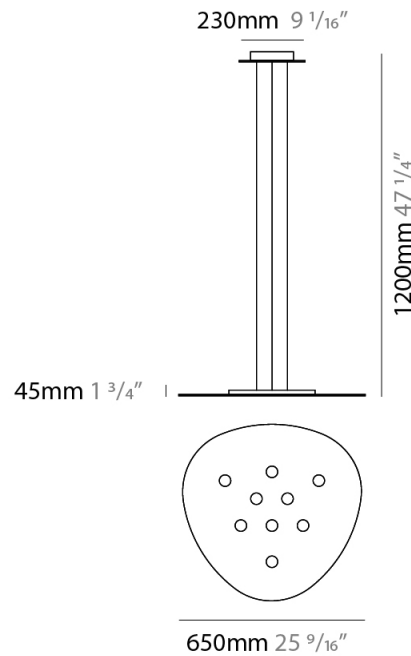

SCUDO SUSPENSION

D41038-

base number   Finish
Options

PROJECT _____
TYPE _____
SPECIFIER _____
QUANTITY _____
DATE _____

1. To build a product code in our configurator select the specify button on the base model # product page
2. To build a manual product code on this datasheet choose from the options listed below in blue font and add the suffix to the base model #

GENERAL

Series: Scudo _____
Brand: Icone _____
Division: Design _____
Mounting Type: Suspension _____
Mounting Location: Ceiling _____
Subcategory: Pendant _____

PHYSICAL

Shape: Oblong _____
Diameter (mm): 650 _____
Diameter (in): 25 ⁹/₁₆ _____
Max. Overall Height (mm): 1200 _____
Max. Overall Height (in): 47 ¹/₄ _____
Light Distribution: Direct _____
Fixture Finish: WHI / BLK / GRY / GLF / SLF _____
Fixture Material: Aluminum _____

ELECTRICAL

Lamp Type: LED _____
Total Output Wattage (W): 40 _____
Dimming: Electronic Low Voltage Dimming _____
Input Voltage (V): 120Vac Direct Line _____

LED

Number of LEDs: 9 _____
Color Temperature (°K): 3000 _____
Nominal Lumen (lm): 3150 _____
CRI: >90 CRI _____
Lamp Life (hrs): 50000 _____

OPTICAL

RATINGS AND CERTIFICATIONS

Certified By: Certified for North American Standards _____
IP rating: IP20 _____