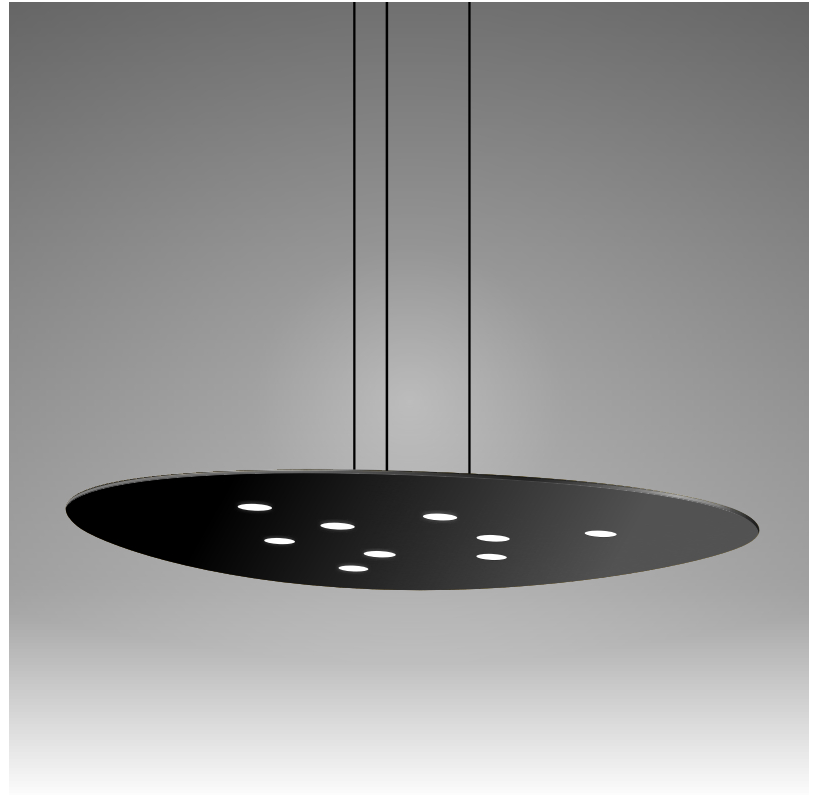

SCUDO SUSPENSION

D41030-

base number   Finish
Options

1. To build a product code in our configurator select the specify button on the base model # product page
2. To build a manual product code on this datasheet choose from the options listed below in blue font and add the suffix to the base model #

GENERAL

Series: Scudo
Brand: Icone
Division: Design
Mounting Type: Suspension
Mounting Location: Ceiling
Subcategory: Pendant

PHYSICAL

Shape: Oblong
Diameter (mm): 650
Diameter (in): 25 ⁹/₁₆
Max. Overall Height (mm): 1200
Max. Overall Height (in): 47 ³/₄
Light Distribution: Direct / Indirect
Fixture Finish: WHI / BLK / GRY / GLF / SLF
Fixture Material: Aluminum

ELECTRICAL

Lamp Type: LED
Total Output Wattage (W): 57
Dimming: Electronic Low Voltage Dimming
Input Voltage (V): 120Vac Direct Line

LED

Number of LEDs: Dir 9 + Ind 1
Color Temperature (°K): 3000
Nominal Lumen (lm): 4500
CRI: >90 CRI
Lamp Life (hrs): 50000

OPTICAL

RATINGS AND CERTIFICATIONS

Certified By: Certified for North American Standards
IP rating: IP20

PROJECT	_____
TYPE	_____
SPECIFIER	_____
QUANTITY	_____
DATE	_____